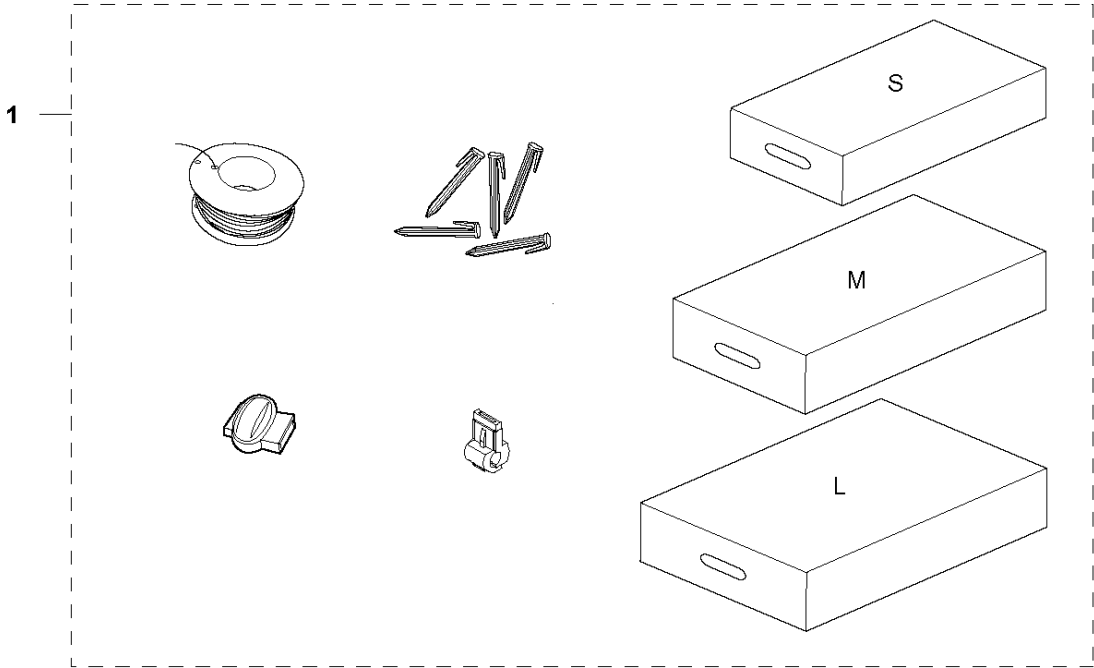

H AUTOMOWER 420 INSTALLATION ACCESSORIES

INSTALLATION ACCESSORIES

AUTOMOWER 420, 2018-

Ref	Part No	Description	Remark	QTY KIT
1	967 62 36-01	INSTALLATION KIT	Installation KIT S: Wire (150 m), Staples (300 pcs), Connectors (3 pcs), Couplers (5 pcs)	1
1	967 62 36-02	INSTALLATION KIT	Installation KIT M: Wire (250 m), Staples (400 pcs), Connectors (3 pcs), Couplers (5 pcs)	1
1	967 62 36-03	INSTALLATION KIT	Installation KIT L: Wire (400 m), Staples (600 pcs), Connectors (5 pcs), Couplers (5 pcs)	1
2	535 12 90-01	CONNECTOR	Loop Wire Connector	1
2	577 86 48-01	CONNECTOR	Loop Wire Connectors, Blister Pack, 5pcs	1
2	535 12 90-02	CONNECTOR	Loop Wire Connector, Blister Pack, 100 pcs	1
3	501 98 02-01	COUPLER	Coupler	1
3	577 86 47-01	COUPLER	Couplers, Blister Pack, 5 pcs	1
3	501 98 02-03	COUPLER	Couplers, 100 pcs	1
4	577 86 42-01	STAPLE	Staples, 85 mm, Blister Pack, 100 pcs	1
4	583 97 34-01	STAPLE	Staples, 85 mm, 100 pcs	1
5	580 66 20-02	WIRE	Wire (150 m)	1
5	577 86 43-02	WIRE	Wire Blister Pack, (50 m)	1
5	577 86 43-01	WIRE	Wire Blister Pack, (150 m)	1
6	580 66 20-01	WIRE	Wire (250 m)	1
7	593 29 77-01	WIRE	Wire Pro 300m	1
8	522 91 41-01	WIRE	Wire (500 m, ~3.4 mm)	1
9	580 66 20-04	WIRE	Wire (800 m)	1
10	586 75 53-01	POWER UNIT	Transformer (EU)	1
10	586 75 53-02	POWER UNIT	Transformer (UK/IRL)	1
10	586 75 53-03	POWER UNIT	Transformer (CH)	1
10	586 75 53-04	POWER UNIT	Transformer (US/CA)	1
10	586 75 53-05	POWER UNIT	Transformer (AU/NZ)	1
11	544 17 75-01	MEASURING TAPE	Measuring Tape	1
12	577 86 46-03	BLADE SET	Long Life Safety Blades, Blister Pack, 9 pcs	1
12	577 60 65-05	BLADE SET	Long Life Safety Blades, 45 pcs	1
12	577 60 66-04	BLADE SET	Long Life Safety Blades, 300 pcs	1
13	115875801	TBD	Operator's Manual, Swedish	1
13	115875806	TBD	Operator's Manual, Danish	1
13	115875811	TBD	Operator's Manual, Finnish	1
13	115875821	TBD	Operator's Manual, Norwegian	1
13	115875826	TBD	Operator's Manual, English	1
13	115875831	TBD	Operator's Manual, French	1
13	115875832	TBD	Operator's Manual, French (Canada)	1
13	115875836	TBD	Operator's Manual, Dutch	1
13	115875841	TBD	Operator's Manual, Italian	1
13	115875846	TBD	Operator's Manual, Spanish	1
13	115875851	TBD	Operator's Manual, German	1
13	115875856	TBD	Operator's Manual, Russian	1
13	115875858	TBD	Operator's Manual, Hungarian	1
13	115875859	TBD	Operator's Manual, Portuguese	1
13	115875861	TBD	Operator's Manual, Polish	1
13	115875862	TBD	Operator's Manual, Romanian	1