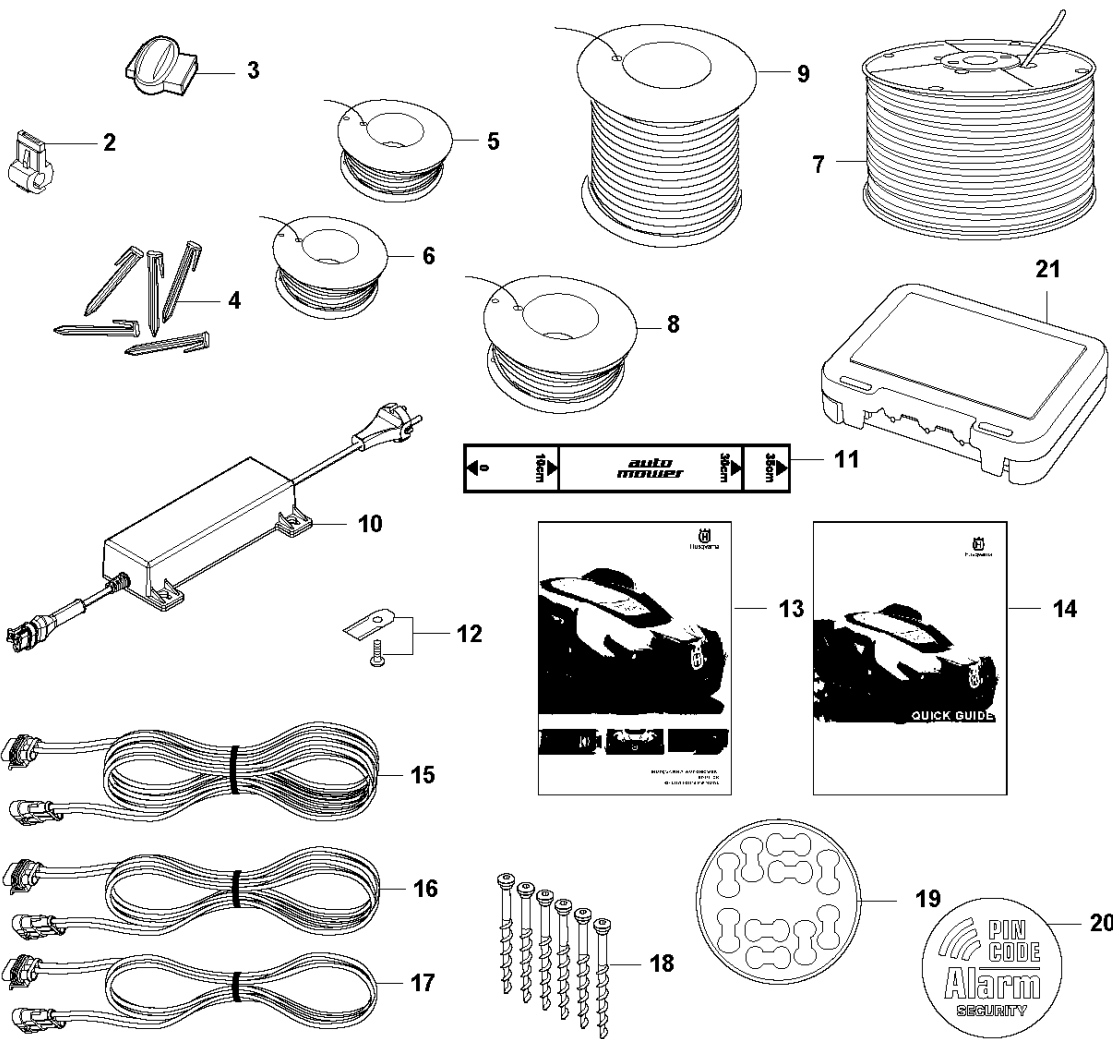

H AUTOMOWER 420 INSTALLATION ACCESSORIES

INSTALLATION ACCESSORIES

AUTOMOWER 420, 2018-

Ref	Part No	Description	Remark	QTY KIT
1	967 62 36-01	INSTALLATION KIT	Installation KIT S: Wire (150 m), Staples (300 pcs), Connectors (3 pcs), Couplers (5 pcs)	1
1	967 62 36-02	INSTALLATION KIT	Installation KIT M: Wire (250 m), Staples (400 pcs), Connectors (3 pcs), Couplers (5 pcs)	1
1	967 62 36-03	INSTALLATION KIT	Installation KIT L: Wire (400 m), Staples (600 pcs), Connectors (5 pcs), Couplers (5 pcs)	1
2	535 12 90-01	CONNECTOR	Loop Wire Connector	1
2	577 86 48-01	CONNECTOR	Loop Wire Connectors, Blister Pack, 5pcs	1
2	535 12 90-02	CONNECTOR	Loop Wire Connector, Blister Pack, 100 pcs	1
3	501 98 02-01	COUPLER	Coupler	1
3	577 86 47-01	COUPLER	Couplers, Blister Pack, 5 pcs	1
3	501 98 02-03	COUPLER	Couplers, 100 pcs	1
4	577 86 42-01	STAPLE	Staples, 85 mm, Blister Pack, 100 pcs	1
4	583 97 34-01	STAPLE	Staples, 85 mm, 100 pcs	1
5	580 66 20-02	WIRE	Wire (150 m)	1
5	577 86 43-02	WIRE	Wire Blister Pack, (50 m)	1
5	577 86 43-01	WIRE	Wire Blister Pack, (150 m)	1
6	580 66 20-01	WIRE	Wire (250 m)	1
7	593 29 77-01	WIRE	Wire Pro 300m	1
8	522 91 41-01	WIRE	Wire (500 m, ~3.4 mm)	1
9	580 66 20-04	WIRE	Wire (800 m)	1
10	586 75 53-01	POWER UNIT	Transformer (EU)	1
10	586 75 53-02	POWER UNIT	Transformer (UK/IRL)	1
10	586 75 53-03	POWER UNIT	Transformer (CH)	1
10	586 75 53-04	POWER UNIT	Transformer (US/CA)	1
10	586 75 53-05	POWER UNIT	Transformer (AU/NZ)	1
11	544 17 75-01	MEASURING TAPE	Measuring Tape	1
12	577 86 46-03	BLADE SET	Long Life Safety Blades, Blister Pack, 9 pcs	1
12	577 60 65-05	BLADE SET	Long Life Safety Blades, 45 pcs	1
12	577 60 66-04	BLADE SET	Long Life Safety Blades, 300 pcs	1
13	115875801	TBD	Operator's Manual, Swedish	1
13	115875806	TBD	Operator's Manual, Danish	1
13	115875811	TBD	Operator's Manual, Finnish	1
13	115875821	TBD	Operator's Manual, Norwegian	1
13	115875826	TBD	Operator's Manual, English	1
13	115875831	TBD	Operator's Manual, French	1
13	115875832	TBD	Operator's Manual, French (Canada)	1
13	115875836	TBD	Operator's Manual, Dutch	1
13	115875841	TBD	Operator's Manual, Italian	1
13	115875846	TBD	Operator's Manual, Spanish	1
13	115875851	TBD	Operator's Manual, German	1
13	115875856	TBD	Operator's Manual, Russian	1
13	115875858	TBD	Operator's Manual, Hungarian	1
13	115875859	TBD	Operator's Manual, Portuguese	1
13	115875861	TBD	Operator's Manual, Polish	1
13	115875862	TBD	Operator's Manual, Romanian	1