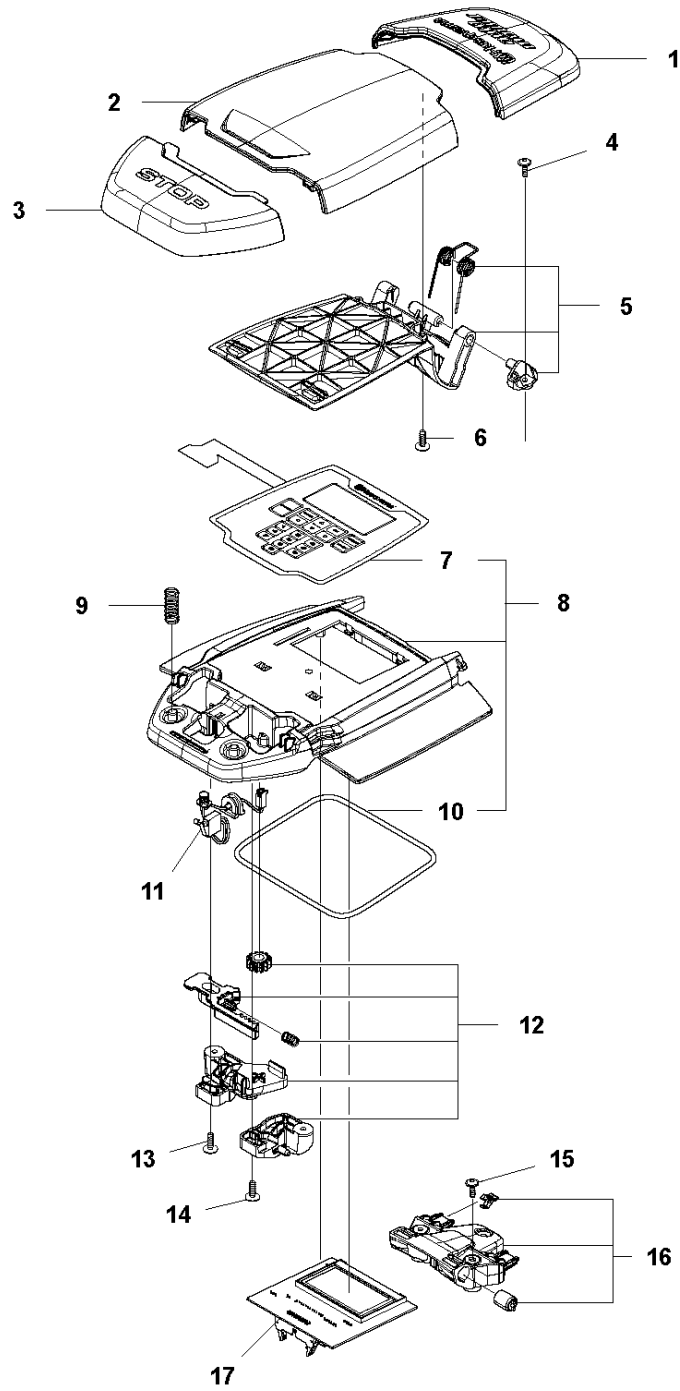

C AUTOMOWER 420
CENTER CONSOL

CENTER CONSOL

AUTOMOWER 420, 2019-

Ref	Part No	Description	Remark	QTY KIT
1	588 79 75-01	COVER	Cover	1
2	579 45 85-01	HATCH	Hatch	1
3	579 45 81-01	BUTTON	Button	1
4	575 54 33-14	SCREW	Screw	2
5	501 06 58-01	HINGE KIT	Hinge KIT	1
6	575 54 33-14	SCREW	Screw	2
7	579 62 79-01	KEYBOARD	Keyboard	1
8	581 62 06-01	COVER KIT	Cover KIT	1
9	535 13 01-01	SPRING	Spring	2
10	574 87 47-06	SEALING STRIP	Sealing Strip (1 pcs, 5 mm)	1
11	574 48 03-02	SWITCH	Switch	1
12	501 06 60-01	LOCK KIT	Locking Plate KIT	1
13	575 54 33-14	SCREW	Screw	1
14	575 54 33-14	SCREW	Screw	1
15	575 54 33-14	SCREW	Screw	3
16	581 62 07-01	SUPPORT KIT	Support KIT	1
17	592 91 04-01	PRINTED CIRCUIT ASSY	Printed Circuit ASSY	1