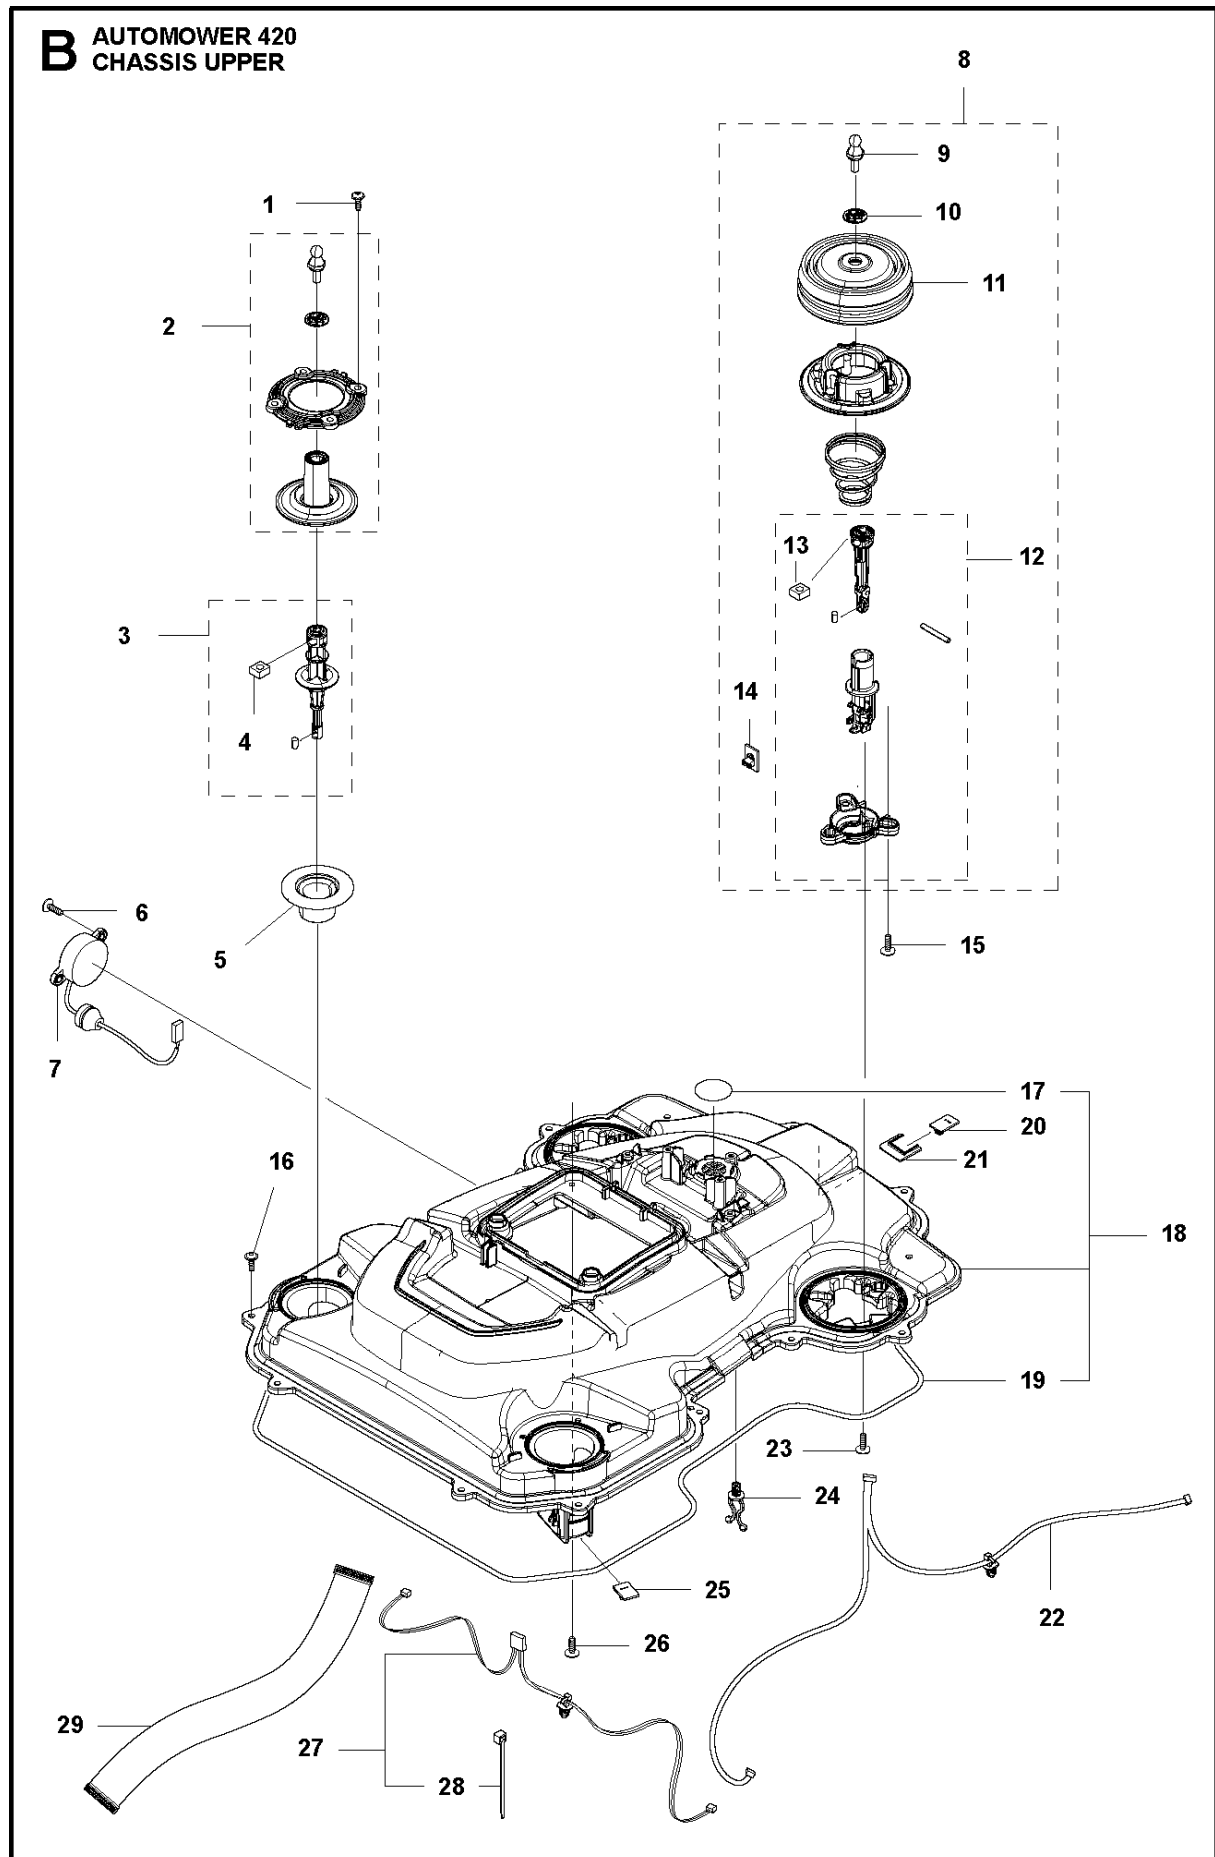

# SPARE PARTS LIST

ROBOTIC LAWN MOWERS

AUTOMOWER 420, 2019-

**A** AUTOMOWER 420  
COVER

## COVER

AUTOMOWER 420, 2019-

Ref	Part No	Description	Remark	QTY KIT
1	581 62 04-05	BODY KIT	Body KIT	1
2	587 42 35-01	DECAL	Decal	1
3	580 52 68-01	CAP	Cap	4
4	586 35 97-01	LABEL	Label	1
5	585 53 92-04	CABLE ASSY	Charging Plate Wiring	1
6	501 06 56-02	HOLDER ASSY	Holder ASSY	1
7	575 54 33-14	SCREW	Screw	1
8	579 51 98-02	BUMPER	Bumper	1
9	574 45 01-01	SCREW ITPANT	Screw	4

## CENTER CONSOL

AUTOMOWER 420, 2019-

Ref	Part No	Description	Remark	QTY KIT
1	588 79 75-01	COVER	Cover	1
2	579 45 85-01	HATCH	Hatch	1
3	579 45 81-01	BUTTON	Button	1
4	575 54 33-14	SCREW	Screw	2
5	501 06 58-01	HINGE KIT	Hinge KIT	1
6	575 54 33-14	SCREW	Screw	2
7	579 62 79-01	KEYBOARD	Keyboard	1
8	581 62 06-01	COVER KIT	Cover KIT	1
9	535 13 01-01	SPRING	Spring	2
10	574 87 47-06	SEALING STRIP	Sealing Strip (1 pcs, 5 mm)	1
11	574 48 03-02	SWITCH	Switch	1
12	501 06 60-01	LOCK KIT	Locking Plate KIT	1
13	575 54 33-14	SCREW	Screw	1
14	575 54 33-14	SCREW	Screw	1
15	575 54 33-14	SCREW	Screw	3
16	581 62 07-01	SUPPORT KIT	Support KIT	1
17	592 91 04-01	PRINTED CIRCUIT ASSY	Printed Circuit ASSY	1