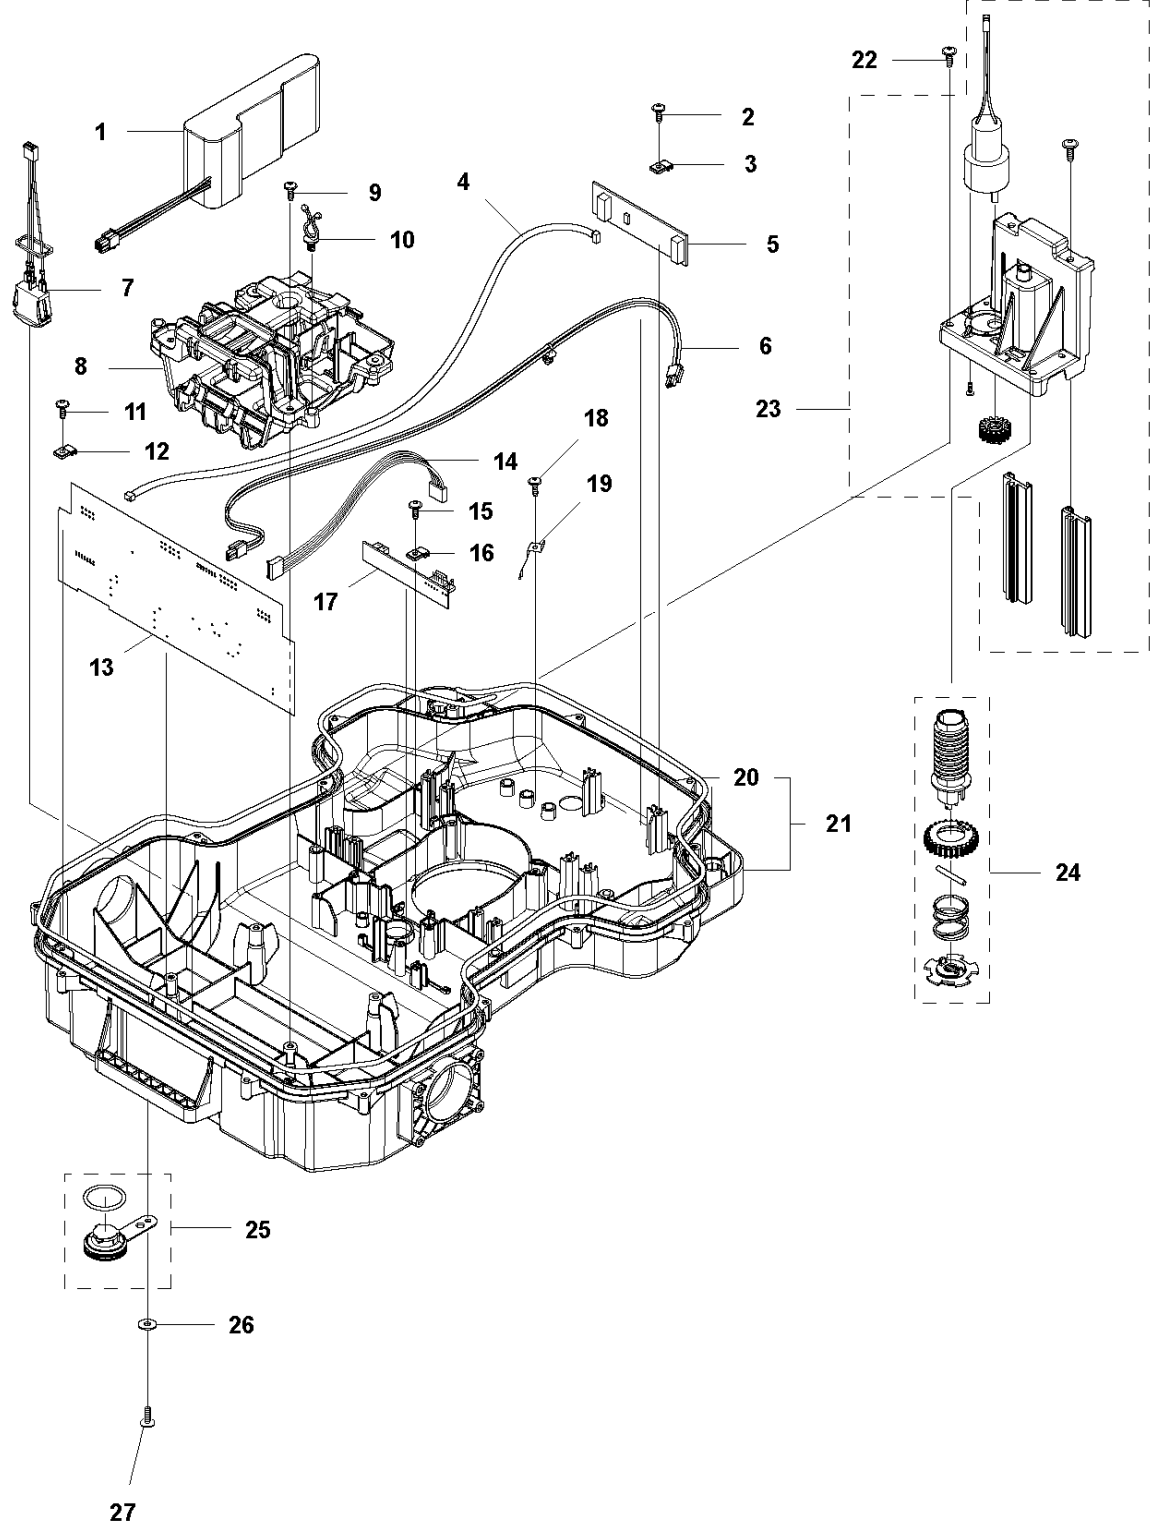

D AUTOMOWER 420
CHASSIS LOWER

CHASSIS LOWER

AUTOMOWER 420, 2019-

Ref	Part No	Description	Remark	QTY KIT
1	589 58 52-01	BATTERY	Battery	1
2	575 54 33-14	SCREW	Screw	2
3	579 52 94-01	CLAMP	Clamp	2
4	579 70 82-01	LOOM	Loom	1
5	588 90 30-01	PRINTED CIRCUIT ASSY	Printed Circuit ASSY	1
6	580 37 07-02	LOOM	Loom	1
7	579 70 87-01	CABLE ASSY	Switch, On Off	1
8	580 60 96-02	HOLDER	Holder	1
9	574 45 01-01	SCREW ITPANT	Screw	5
10	580 68 29-01	HOLDER	Holder	7
11	575 54 33-14	SCREW	Screw	2
12	579 52 94-01	CLAMP	Clamp	2
13	592 85 26-01	PRINTED CIRCUIT ASSY	Printed Circuit ASSY	1
14	579 70 80-01	LOOM	Loom	1
15	575 54 33-14	SCREW	Screw	1
16	579 52 94-01	CLAMP	Clamp	1
17	579 72 85-02	PRINTED CIRCUIT ASSY	Printed Circuit ASSY	1
18	575 54 33-14	SCREW	Screw	2
19	581 55 61-01	SPRING	Spring	2
20	574 87 47-05	SEALING STRIP	Sealing Strip (1 pcs, 5 mm)	1
21	581 62 17-01	CHASSIS KIT	Chassis KIT	1
22	575 54 33-14	SCREW	Screw	4
23	501 06 83-01	MOTOR ASSY	Motor ASSY	1
24	581 62 16-01	SCREW KIT	Screw KIT	1
25	581 62 12-02	PLUG KIT	Plug KIT	1
26	734 11 37-41	WASHER	Washer	1
27	574 45 01-01	SCREW ITPANT	Screw	1