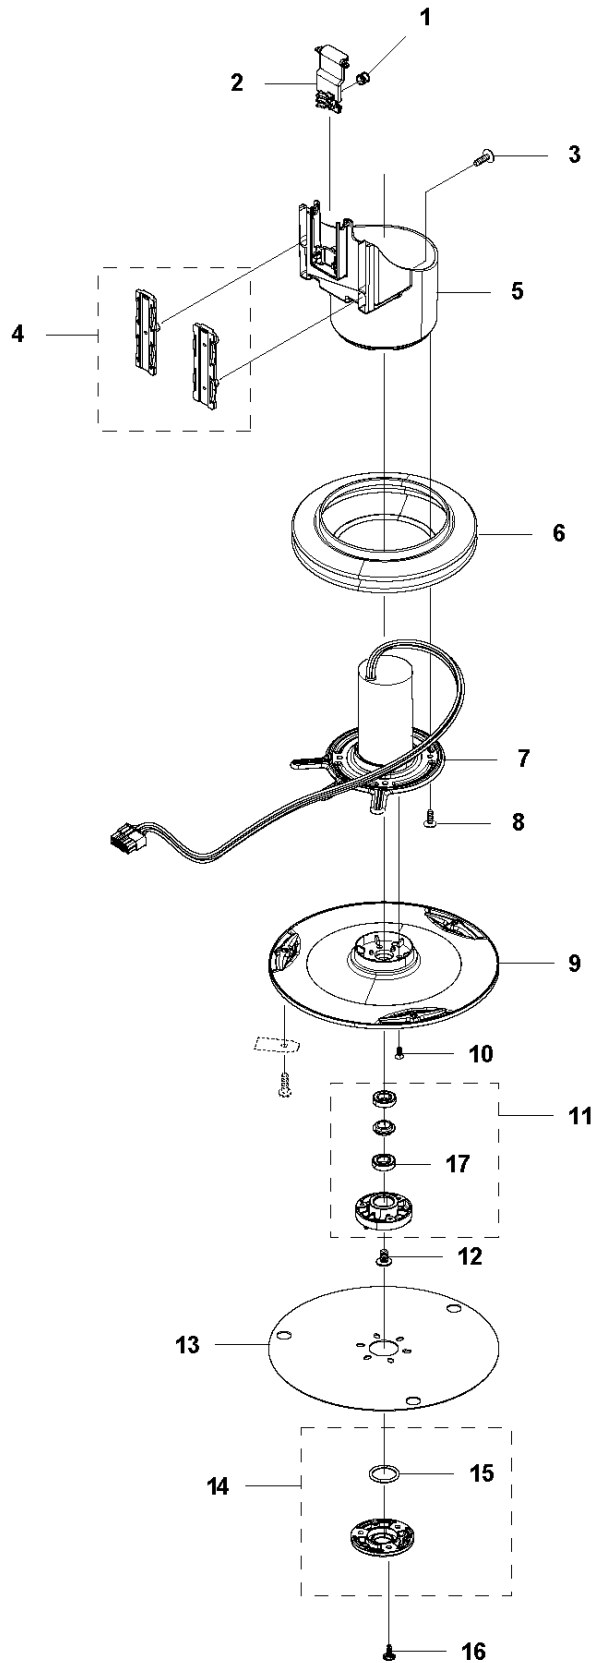

F AUTOMOWER 420
BLADE MOTOR & CUTTING EQUIPMENT

BLADE MOTOR & CUTTING EQUIPMENT

AUTOMOWER 420, 2019-

Ref	Part No	Description	Remark	QTY	KIT
1	580 62 44-01	SPRING	Spring	1	
2	579 56 46-01	LINK	Link	1	
3	575 54 33-14	SCREW	Screw	3	
4	581 62 18-01	BEARING KIT	Bearing KIT	1	
5	579 56 45-01	HOUSING	Housing	1	
6	579 66 64-03	BELLOWS	Bellows	1	
7	587 38 14-01	MOTOR ASSY	Cutting Motor ASSY	1	
8	575 54 33-14	SCREW	Screw	4	
9	587 37 81-01	CUTTING DISC	Cutting Disc	1	
10	535 13 05-02	SCREW	Screw	3	
11	588 42 17-02	BEARING HOUSING ASSY	Bearing Housing ASSY	1	
12	535 07 60-01	SCREW	Screw	1	
13	587 37 80-01	SKID PLATE	Skid Plate	1	
14	587 44 96-01	COVER KIT	Bearing Cover ASSY	1	
15	585 29 75-01	O-RING	O-Ring	1	
16	575 54 33-14	SCREW	Screw	3	
17	535 07 57-03	BALL BEARING		1	11
17	593 08 08-01	BALL BEARING	Tube 50 pcs	1