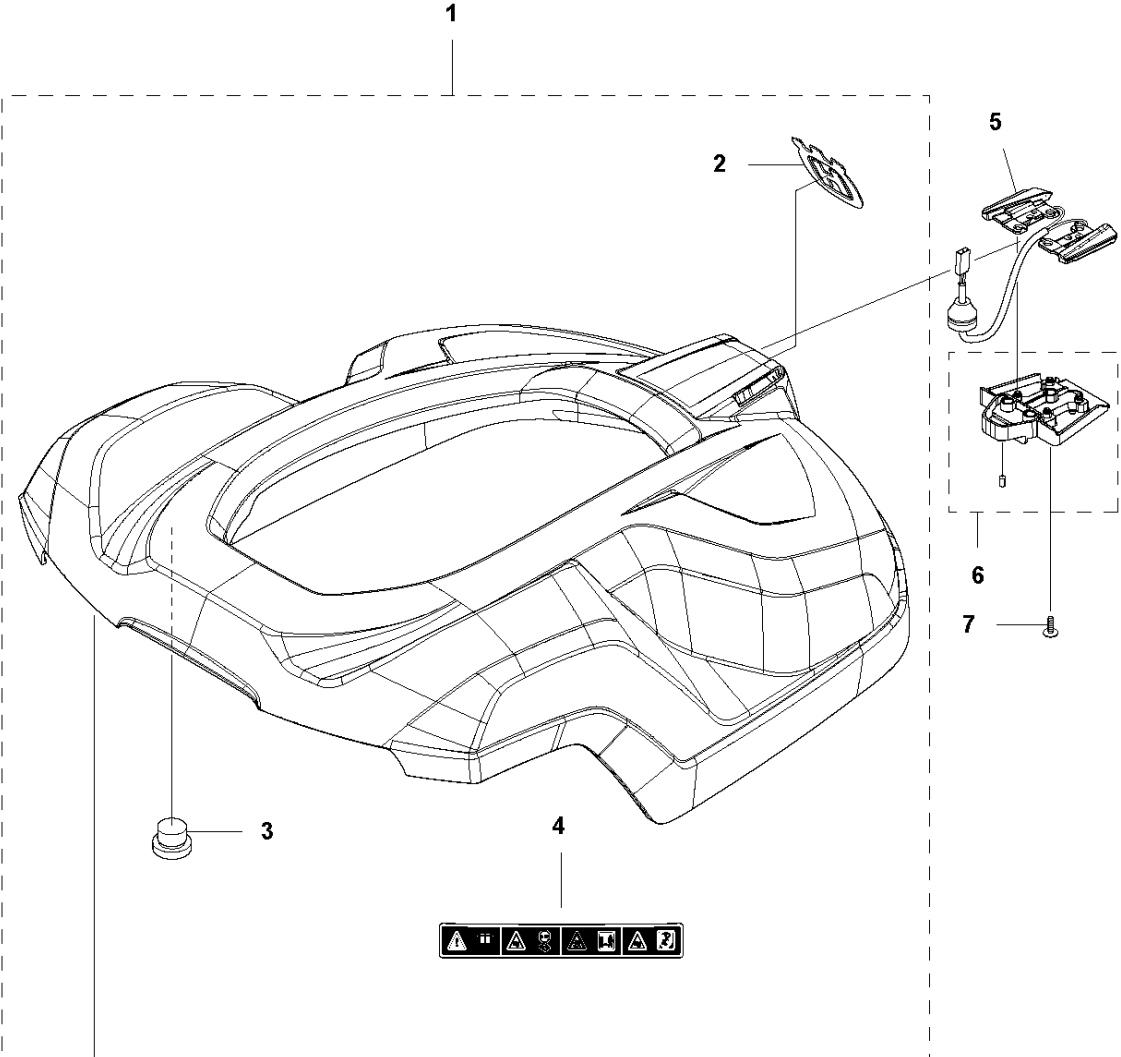

SPARE PARTS LIST

ROBOTIC LAWN MOWERS

AUTOMOWER 420, 2020-

A AUTOMOWER 420
COVER

COVER

AUTOMOWER 420, 2020-

Ref	Part No	Description	Remark	QTY KIT
1	581 62 04-05	BODY KIT	Body KIT	1
2	587 42 35-01	DECAL	Decal	1
3	580 52 68-01	CAP	Cap	4
4	586 35 97-01	LABEL	Label	1
5	585 53 92-04	CABLE ASSY	Charging Plate Wiring	1
6	501 06 56-02	HOLDER ASSY	Holder ASSY	1
7	575 54 33-14	SCREW	Screw	1
8	579 51 98-02	BUMPER	Bumper	1
9	574 45 01-01	SCREW ITPANT	Screw	4

C AUTOMOWER 420
CENTER CONSOL

CENTER CONSOL

AUTOMOWER 420, 2020-

Ref	Part No	Description	Remark	QTY KIT
1	588 79 75-01	COVER	Cover	1
2	579 45 85-01	HATCH	Hatch	1
3	579 45 81-01	BUTTON	Button	1
4	575 54 33-14	SCREW	Screw	2
5	501 06 58-01	HINGE KIT	Hinge KIT	1
6	575 54 33-14	SCREW	Screw	2
7	579 62 79-01	KEYBOARD	Keyboard	1
8	581 62 06-01	COVER KIT	Cover KIT	1
9	535 13 01-01	SPRING	Spring	2
10	574 87 47-06	SEALING STRIP	Sealing Strip (1 pcs, 5 mm)	1
11	574 48 03-02	SWITCH	Switch	1
12	501 06 60-01	LOCK KIT	Locking Plate KIT	1
13	575 54 33-14	SCREW	Screw	1
14	575 54 33-14	SCREW	Screw	1
15	575 54 33-14	SCREW	Screw	3
16	581 62 07-01	SUPPORT KIT	Support KIT	1
17	592 91 04-01	PRINTED CIRCUIT ASSY	Printed Circuit ASSY	1