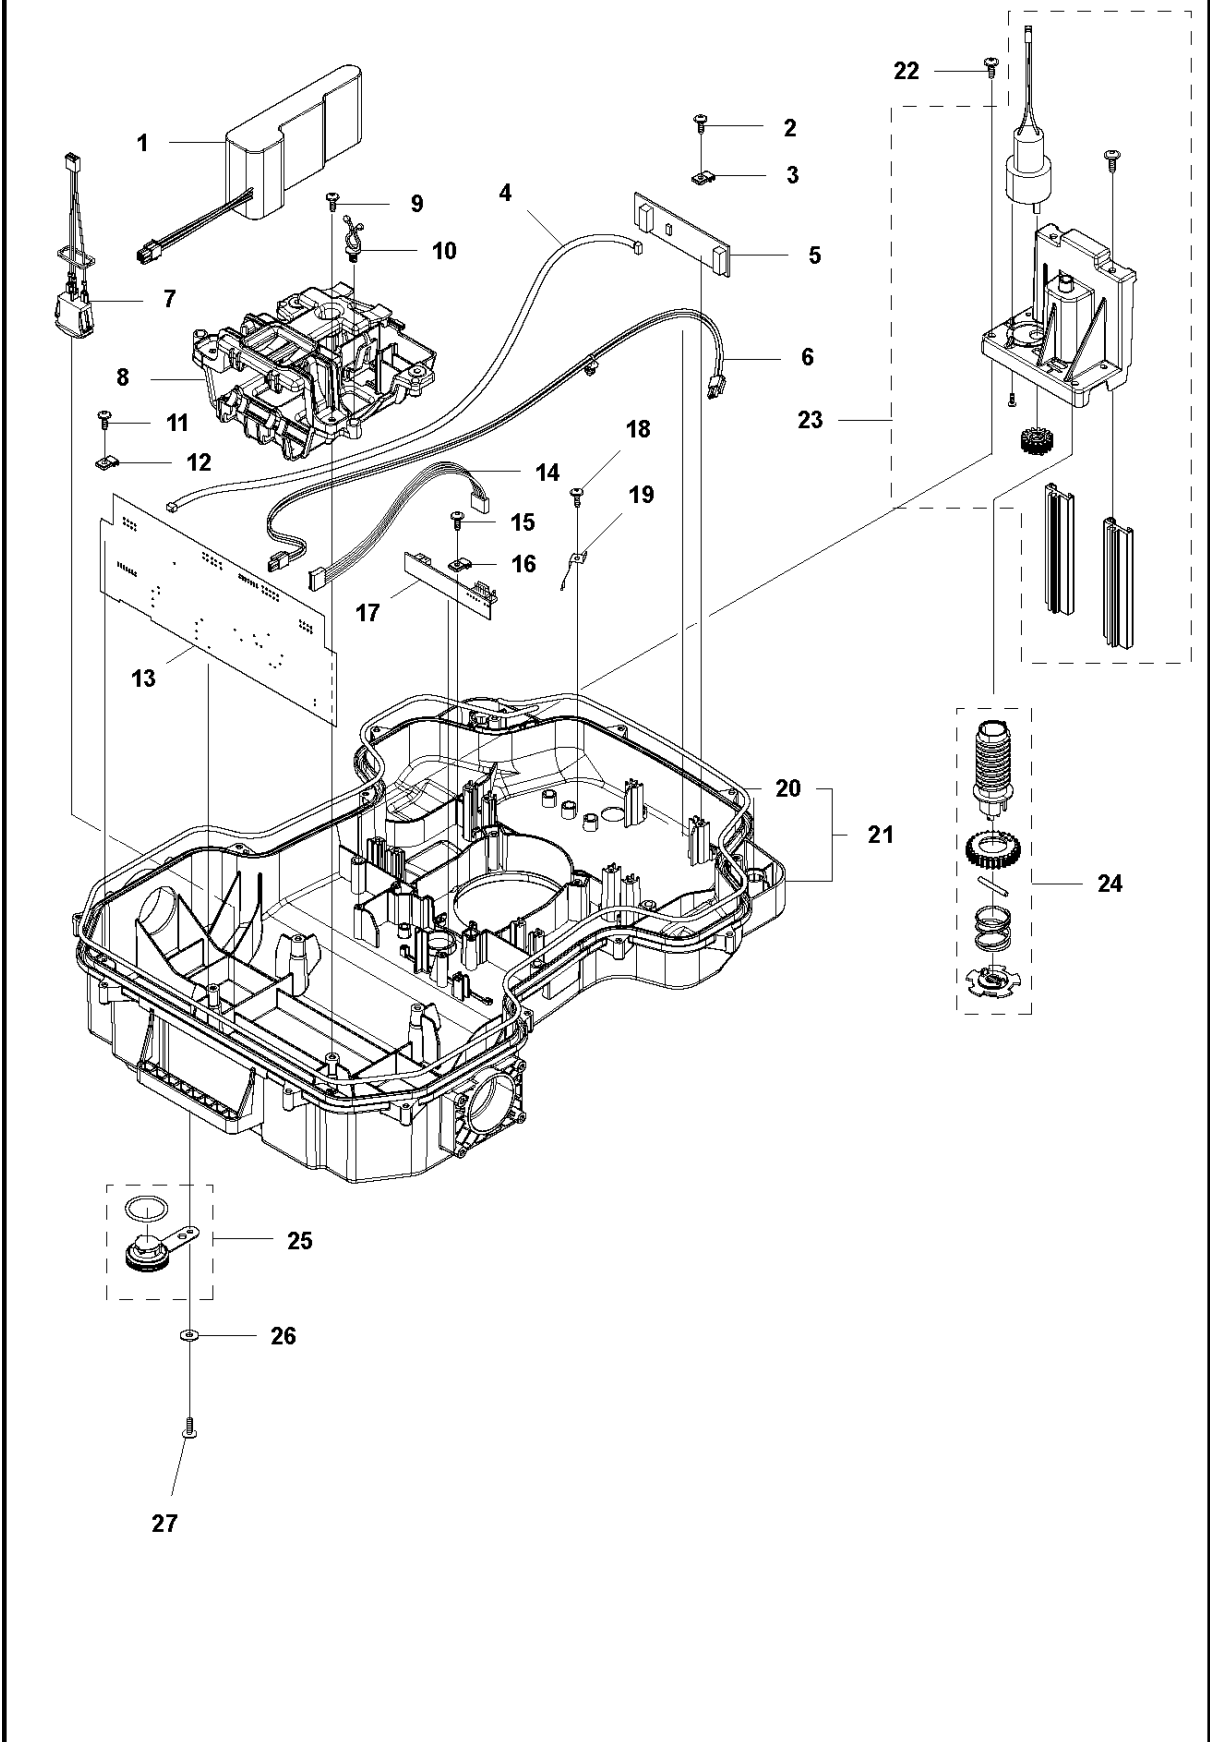

D AUTOMOWER 420
CHASSIS LOWER

CHASSIS LOWER

AUTOMOWER 420, 2020-

Ref	Part No	Description	Remark	QTY KIT
1	589 58 52-01	BATTERY	Battery	1
2	575 54 33-14	SCREW	Screw	2
3	579 52 94-01	CLAMP	Clamp	2
4	579 70 82-01	WIRING ASSY	Loom	1
5	588 90 30-01	PRINTED CIRCUIT ASSY	Printed Circuit ASSY	1
6	580 37 07-02	LOOM	Loom	1
7	579 70 87-01	WIRING ASSY	Switch, On Off	1
8	580 60 96-02	HOLDER	Holder	1
9	574 45 01-01	SCREW ITPANT	Screw	5
10	580 68 29-01	HOLDER	Holder	7
11	575 54 33-14	SCREW	Screw	2
12	579 52 94-01	CLAMP	Clamp	2
13	592 85 26-01	PRINTED CIRCUIT ASSY	Printed Circuit ASSY	1
14	579 70 80-01	WIRING ASSY	Loom	1
15	575 54 33-14	SCREW	Screw	1
16	579 52 94-01	CLAMP	Clamp	1
17	579 72 85-02	PRINTED CIRCUIT ASSY	Printed Circuit ASSY	1
18	575 54 33-14	SCREW	Screw	2
19	581 55 61-01	SPRING	Spring	2
20	574 87 47-05	SEALING STRIP	Sealing Strip (1 pcs, 5 mm)	1
21	581 62 17-01	CHASSIS KIT	Chassis KIT	1
22	575 54 33-14	SCREW	Screw	4
23	501 06 83-01	MOTOR ASSY	Motor ASSY	1
24	581 62 16-01	SCREW KIT	Screw KIT	1
25	581 62 12-02	PLUG KIT	Plug KIT	1
26	734 11 37-41	WASHER	Washer	1
27	574 45 01-01	SCREW ITPANT	Screw	1