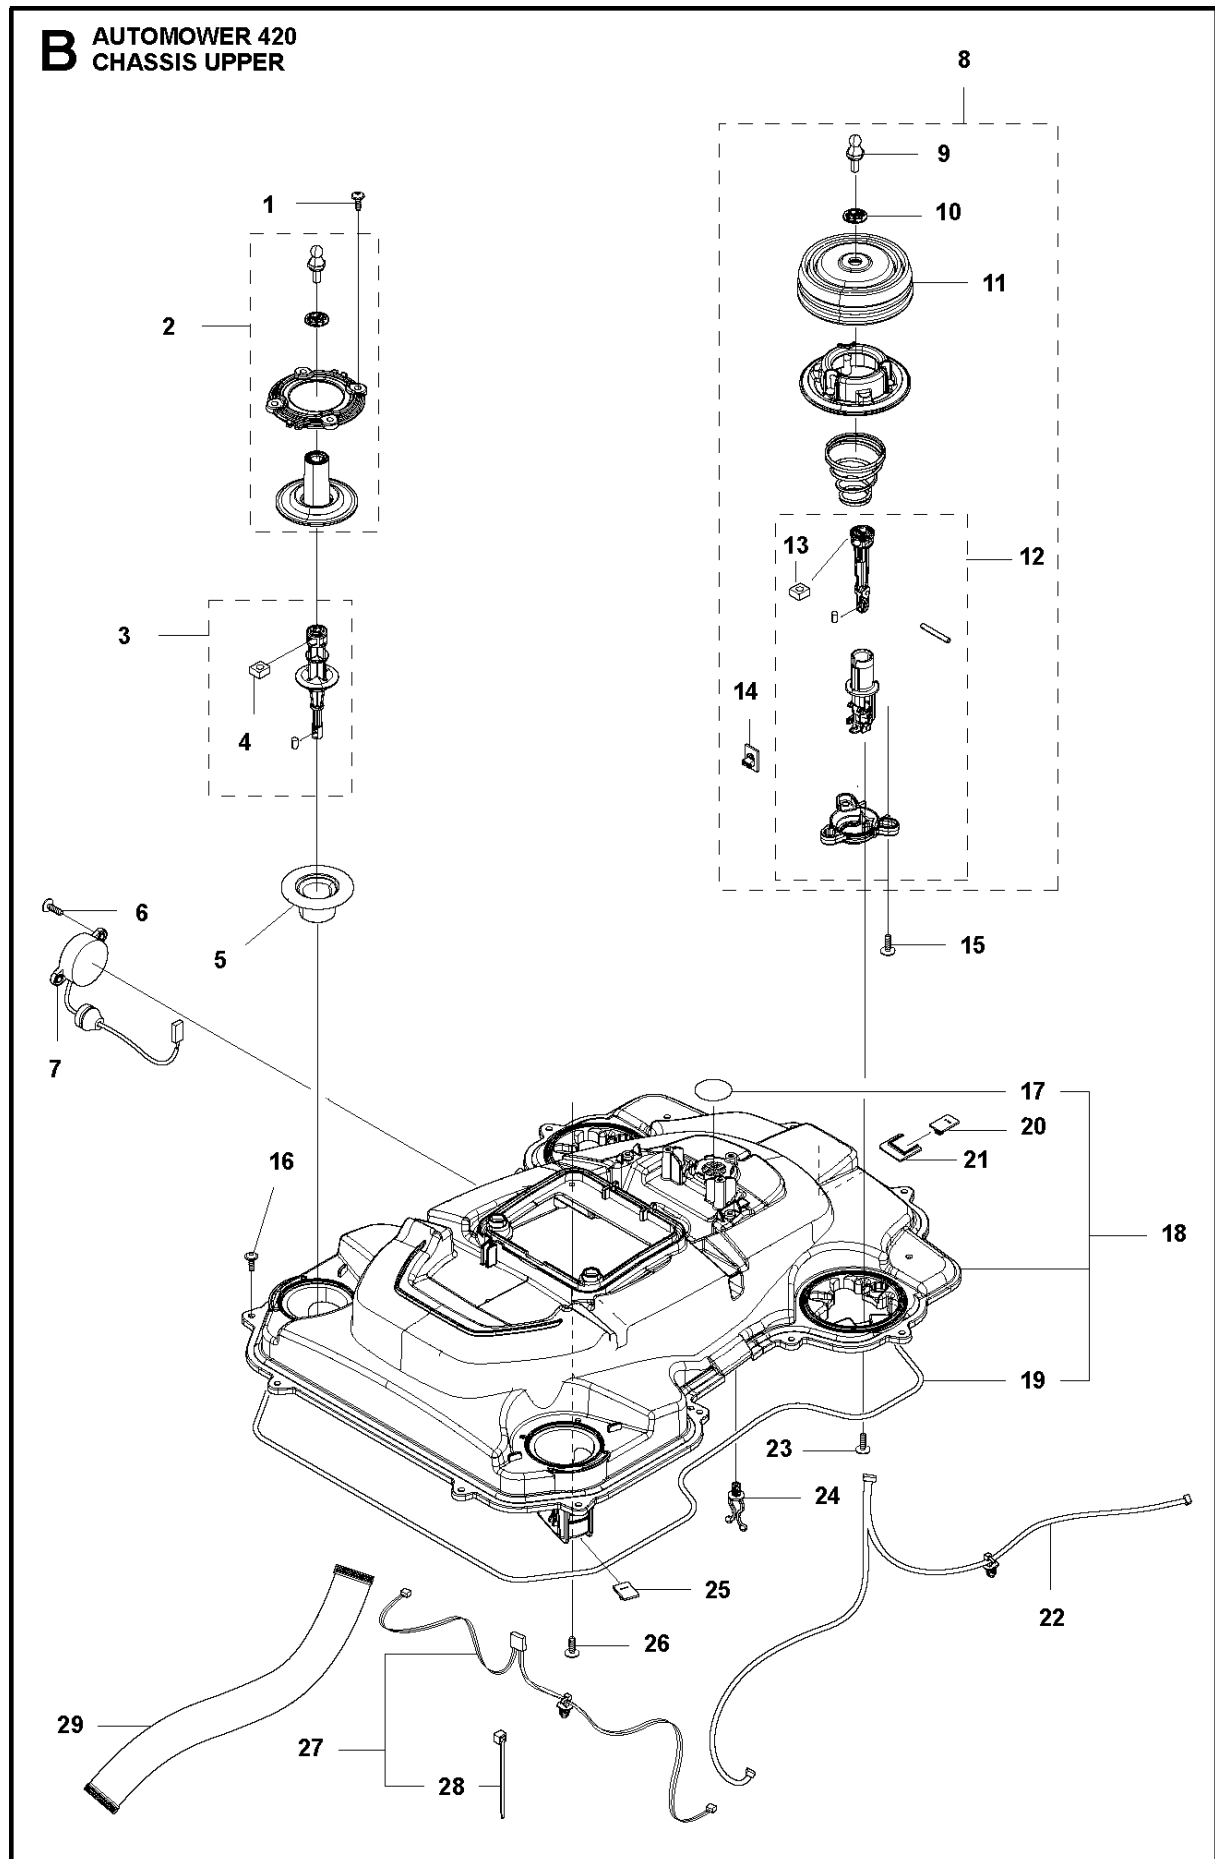

SPARE PARTS LIST

ROBOTIC LAWN MOWERS

AUTOMOWER 420, 2020-

A AUTOMOWER 420
COVER

COVER

AUTOMOWER 420, 2020-

Ref	Part No	Description	Remark	QTY KIT
1	581 62 04-05	BODY KIT	Body KIT	1
2	587 42 35-01	DECAL	Decal	1
3	580 52 68-01	CAP	Cap	4
4	586 35 97-01	LABEL	Label	1
5	585 53 92-04	CABLE ASSY	Charging Plate Wiring	1
6	501 06 56-02	HOLDER ASSY	Holder ASSY	1
7	575 54 33-14	SCREW	Screw	1
8	579 51 98-02	BUMPER	Bumper	1
9	574 45 01-01	SCREW ITPANT	Screw	4

C AUTOMOWER 420
CENTER CONSOL

CENTER CONSOL

AUTOMOWER 420, 2020-

Ref	Part No	Description	Remark	QTY KIT
1	588 79 75-01	COVER	Cover	1
2	579 45 85-01	HATCH	Hatch	1
3	579 45 81-01	BUTTON	Button	1
4	575 54 33-14	SCREW	Screw	2
5	501 06 58-01	HINGE KIT	Hinge KIT	1
6	575 54 33-14	SCREW	Screw	2
7	579 62 79-01	KEYBOARD	Keyboard	1
8	581 62 06-01	COVER KIT	Cover KIT	1
9	535 13 01-01	SPRING	Spring	2
10	574 87 47-06	SEALING STRIP	Sealing Strip (1 pcs, 5 mm)	1
11	574 48 03-02	SWITCH	Switch	1
12	501 06 60-01	LOCK KIT	Locking Plate KIT	1
13	575 54 33-14	SCREW	Screw	1
14	575 54 33-14	SCREW	Screw	1
15	575 54 33-14	SCREW	Screw	3
16	581 62 07-01	SUPPORT KIT	Support KIT	1
17	592 91 04-01	PRINTED CIRCUIT ASSY	Printed Circuit ASSY	1