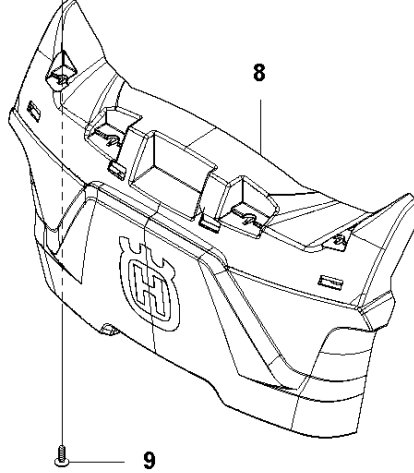

SPARE PARTS LIST

ROBOTIC LAWN MOWERS

AUTOMOWER 420, 2020-

A AUTOMOWER 420
COVER

COVER

AUTOMOWER 420, 2020-

Ref	Part No	Description	Remark	QTY KIT
1	581 62 04-05	BODY KIT	Body KIT	1
2	587 42 35-01	DECAL	Decal	1
3	580 52 68-01	CAP	Cap	4
4	586 35 97-01	LABEL	Label	1
5	585 53 92-04	CABLE ASSY	Charging Plate Wiring	1
6	501 06 56-02	HOLDER ASSY	Holder ASSY	1
7	575 54 33-14	SCREW	Screw	1
8	579 51 98-02	BUMPER	Bumper	1
9	574 45 01-01	SCREW ITPANT	Screw	4

C AUTOMOWER 420
CENTER CONSOL

CENTER CONSOL

AUTOMOWER 420, 2020-

Ref	Part No	Description	Remark	QTY KIT
1	588 79 75-01	COVER	Cover	1
2	579 45 85-01	HATCH	Hatch	1
3	579 45 81-01	BUTTON	Button	1
4	575 54 33-14	SCREW	Screw	2
5	501 06 58-01	HINGE KIT	Hinge KIT	1
6	575 54 33-14	SCREW	Screw	2
7	579 62 79-01	KEYBOARD	Keyboard	1
8	581 62 06-01	COVER KIT	Cover KIT	1
9	535 13 01-01	SPRING	Spring	2
10	574 87 47-06	SEALING STRIP	Sealing Strip (1 pcs, 5 mm)	1
11	574 48 03-02	SWITCH	Switch	1
12	501 06 60-01	LOCK KIT	Locking Plate KIT	1
13	575 54 33-14	SCREW	Screw	1
14	575 54 33-14	SCREW	Screw	1
15	575 54 33-14	SCREW	Screw	3
16	581 62 07-01	SUPPORT KIT	Support KIT	1
17	592 91 04-01	PRINTED CIRCUIT ASSY	Printed Circuit ASSY	1