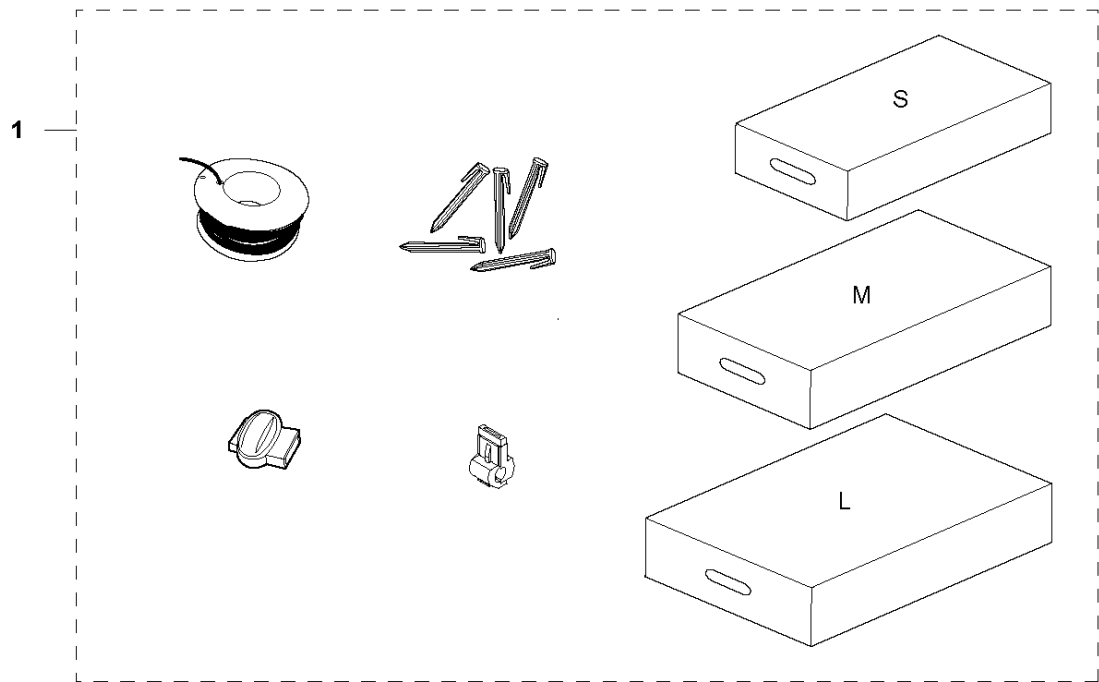

H AUTOMOWER 430X INSTALLATION ACCESSORIES

INSTALLATION ACCESSORIES

AUTOMOWER 430X, 2018-

Ref	Part No	Description	Remark	QTY KIT
1	967 62 36-01	INSTALLATION KIT	Installation KIT S: Wire (150 m), Staples (300 pcs), Connectors (3 pcs), Couplers (5 pcs)	1
1	967 62 36-02	INSTALLATION KIT	Installation KIT M: Wire (250 m), Staples (400 pcs), Connectors (3 pcs), Couplers (5 pcs)	1
1	967 62 36-03	INSTALLATION KIT	Installation KIT L: Wire (400 m), Staples (600 pcs), Connectors (5 pcs), Couplers (5 pcs)	1
2	535 12 90-01	CONNECTOR	Loop Wire Connector	1
2	535 12 90-02	CONNECTOR	Loop Wire Connector, Blister Pack, 100 pcs	1
2	577 86 48-01	CONNECTOR	Loop Wire Connectors, Blister Pack, 5pcs	1
3	501 98 02-01	COUPLER	Coupler	1
3	577 86 47-01	COUPLER	Couplers, Blister Pack, 5pcs	1
3	501 98 02-03	COUPLER	Couplers, 100 pcs	1
4	577 86 42-01	STAPLE	Staples, 85 mm, Blister Pack, 100 pcs	1
4	583 97 34-01	STAPLE	Staples, 85 mm, 100 pcs	1
5	577 86 43-02	WIRE	Wire Blister Pack, (50 m)	1
5	580 66 20-02	WIRE	Wire (150 m)	1
5	577 86 43-01	WIRE	Wire Blister Pack, (150 m)	1
6	580 66 20-01	WIRE	Wire (250 m)	1
7	593 29 77-01	WIRE	Wire Pro 300m	1
8	522 91 41-01	WIRE	Wire (500 m, ~3.4 mm)	1
9	580 66 20-04	WIRE	Wire (800 m)	1
10	586 75 52-01	POWER UNIT	Transformer (EU)	1
10	586 75 52-02	POWER UNIT	Transformer (UK/IRL)	1
10	586 75 52-03	POWER UNIT	Transformer (CH)	1
10	586 75 52-04	POWER UNIT	Transformer (US/CA)	1
10	586 75 52-05	POWER UNIT	Transformer (AU/NZ)	1
10	586 75 52-06	POWER UNIT	Transformer (JP)	1
11	544 17 75-01	MEASURING TAPE	Measuring Tape	1
12	577 86 46-03	BLADE SET	Long Life Safety Blades, Blister Pack, 9 pcs	1
12	577 60 65-05	BLADE SET	Long Life Safety Blades, 45 pcs	1
12	577 60 66-04	BLADE SET	Long Life Safety Blades, 300 pcs	1
13	115875801	TBD	Operator's Manual, Swedish	1
13	115875806	TBD	Operator's Manual, Danish	1
13	115875811	TBD	Operator's Manual, Finnish	1
13	115875821	TBD	Operator's Manual, Norwegian	1
13	115875826	TBD	Operator's Manual, English	1
13	115875831	TBD	Operator's Manual, French	1
13	115875832	TBD	Operator's Manual, French (Canada)	1
13	115875836	TBD	Operator's Manual, Dutch	1
13	115875841	TBD	Operator's Manual, Italian	1
13	115875846	TBD	Operator's Manual, Spanish	1
13	115875851	TBD	Operator's Manual, German	1
13	115875856	TBD	Operator's Manual, Russian	1
13	115875858	TBD	Operator's Manual, Hungarian	1
13	115875859	TBD	Operator's Manual, Portuguese	1
13	115875861	TBD	Operator's Manual, Polish	1
13	115875862	TBD	Operator's Manual, Romanian	1