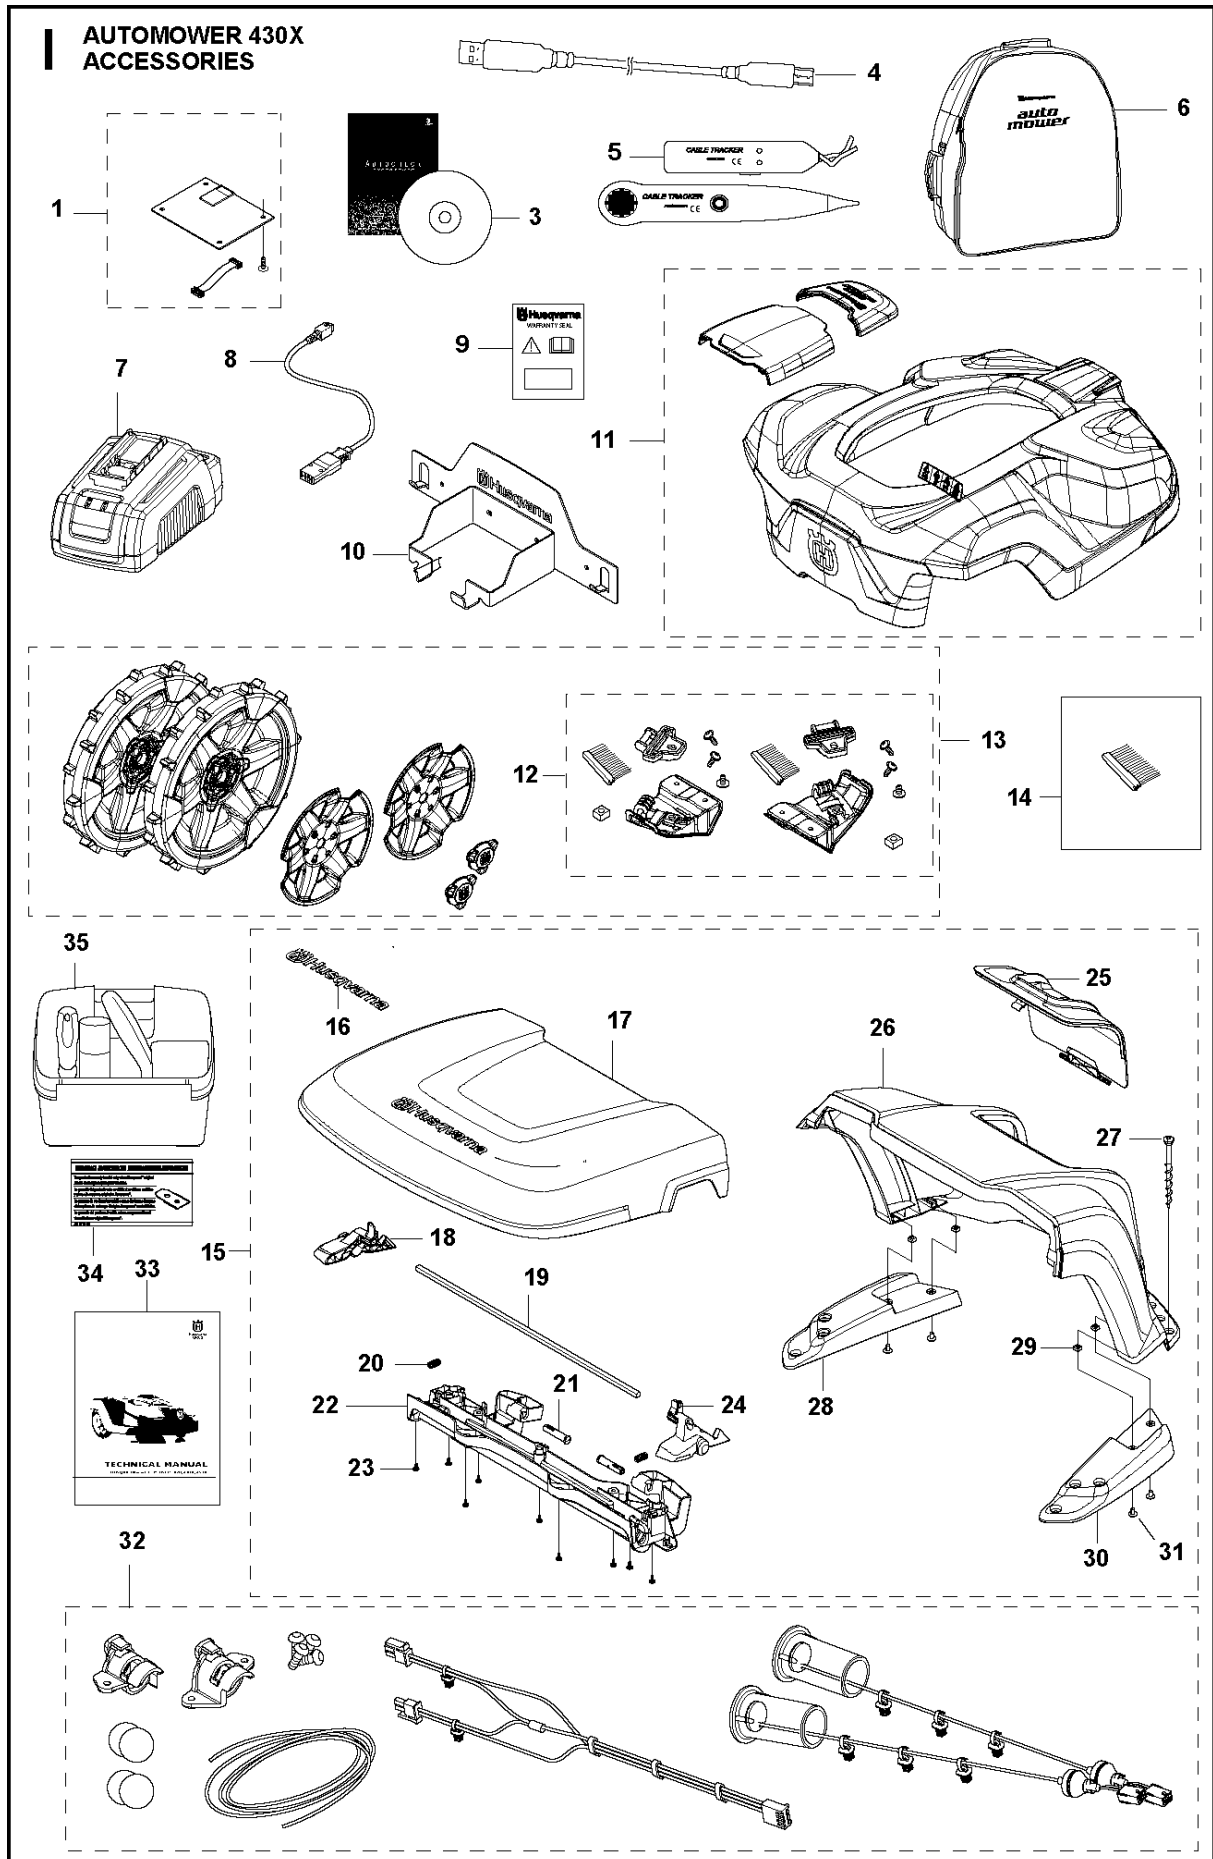

ACCESSORIES

AUTOMOWER 430X, 2018-

Ref	Part No	Description	Remark	QTY KIT
1	586 66 23-05	GPS MODULE	Automower Connect KIT	1
3	577 85 81-03	DVD	DVD Autocheck EXP	1
4	577 51 81-02	CABLE	Service Cable (USB)	1
5	577 60 68-01	TEST EQUIPMENT	Interruption Detector	1
6	522 91 67-01	BAG	Bag	1
7	588 40 84-01	CHARGER	Quick Charger with Battery Test	1
8	588 20 26-01	CABLE ASSY	Cable Quick Charger	1
9	580 68 95-02	LABEL	Warranty Seal 1pcs	1
10	585 01 97-02	WALL HANGER	Wall Hanger	1
11	580 96 57-02	BODY KIT	Body KIT White	1
12	581 90 31-02	BRUSH KIT	Brush KIT incl Brush, 6 pcs	1
13	581 88 97-02	WHEEL KIT	Rear Wheel KIT incl. Brush KIT	1
14	581 98 20-02	BRUSH KIT	Brush, 6pcs	1
15	585 01 94-01	HOUSING	House KIT	1
16	577 46 90-01	DECAL	Decal	1
17	586 88 58-01	KIT	Cover Lid	1
18	585 32 40-02	HANDLE	Handle Left	1
19	585 32 41-01	ROD	Steel Rod	1
20	580 51 14-01	SPRING	Spring	2
21	585 34 15-01	HINGE PIN	Hinge Pin	2
22	585 34 16-01	BEAM	Beam	1
23	575 54 33-14	SCREW	Screw	9
24	585 32 40-01	HANDLE	Handle Right	1
25	585 32 36-01	HATCH	Hatch	1
26	585 32 34-01	COVER	Cover Base	1
27	575 23 86-01	SCREW KIT	Screw KIT, 6 pcs	1
28	585 32 38-02	SUPPORT	Support Base Left	1
29	503 22 66-01	SQUARE NUT	Square Nut	4
30	585 32 38-01	SUPPORT	Support Base Right	1
31	535 12 93-03	SCREW IHPANM	Screw	4
32	581 91 25-02	HEAD LIGHTS	Head Lights KIT	1
33	115 81 90-01	WORKSHOP MANUAL	Technical Handbook -420, 430X, 450X Swedish	1
33	115 81 90-06	WORKSHOP MANUAL	Technical Handbook -420, 430X, 450X Danish	1
33	115 81 90-11	WORKSHOP MANUAL	Technical Handbook -420, 430X, 450X Finnish	1
33	115 81 90-21	WORKSHOP MANUAL	Technical Handbook -420, 430X, 450X Norwegian	1
33	115 81 90-26	WORKSHOP MANUAL	Technical Handbook -420, 430X, 450X English	1
33	115 81 90-31	WORKSHOP MANUAL	Technical Handbook -420, 430X, 450X French	1
33	115 81 90-36	WORKSHOP MANUAL	Technical Handbook -420, 430X, 450X Dutch	1
33	115 81 90-41	WORKSHOP MANUAL	Technical Handbook -420, 430X, 450X Italian	1
33	115 81 90-46	WORKSHOP MANUAL	Technical Handbook -420, 430X, 450X Spanish	1
33	115 81 90-51	WORKSHOP MANUAL	Technical Handbook -420, 430X, 450X German	1
33	115819056	TBD	Technical Handbook -420, 430X, 450X Russian	1
33	115819058	TBD	Technical Handbook -420, 430X, 450X Hungarian	1
33	115819059	TBD	Technical Handbook -420, 430X, 450X Portuguese	1
33	115819061	TBD	Technical Handbook -420, 430X, 450X Polish	1
33	115819062	TBD	Technical Handbook -420, 430X, 450X Romanian	1
33	115819063	TBD	Technical Handbook -420, 430X, 450X Estonian	1
33	115819064	TBD	Technical Handbook -420, 430X, 450X Latvian	1