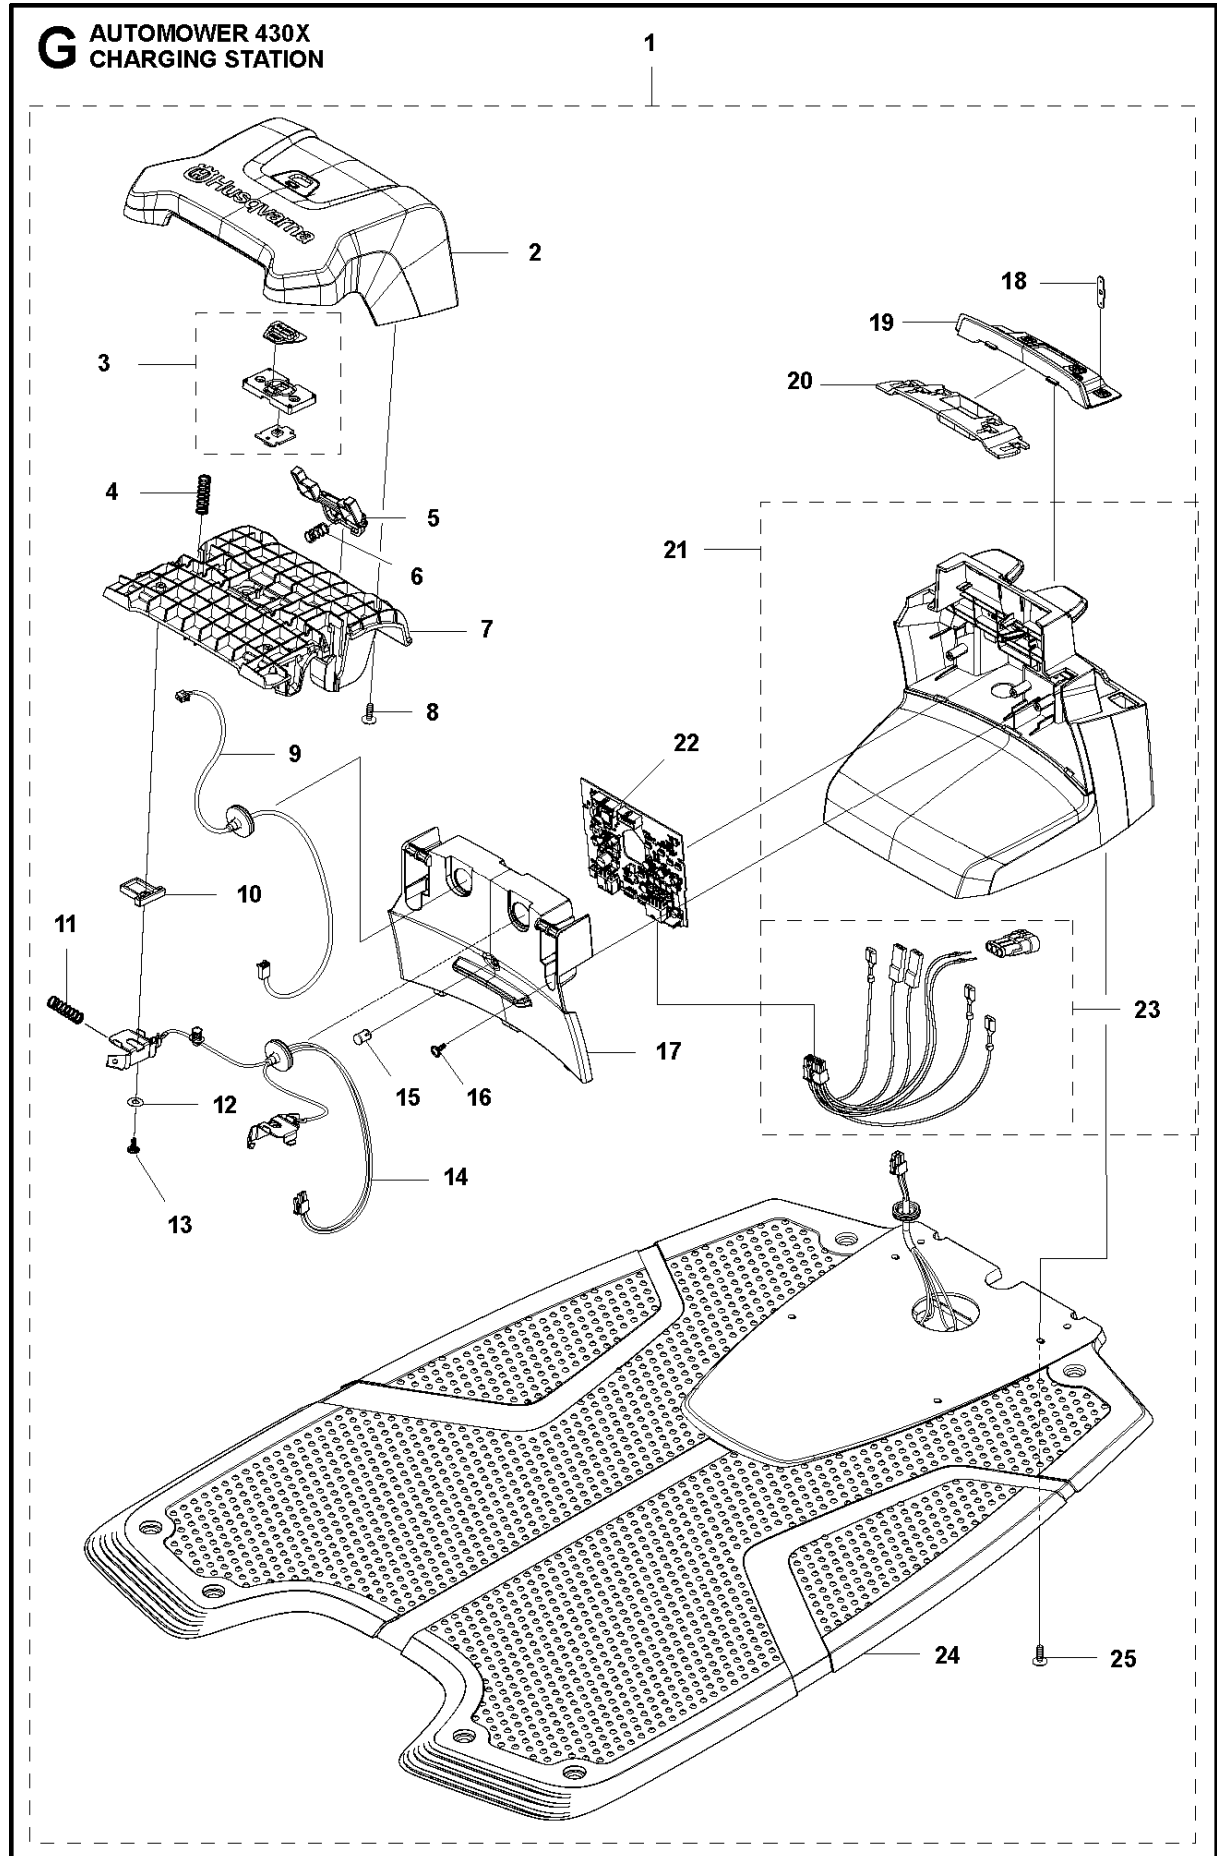

CHARGING STATION

AUTOMOWER 430X, 2018-

Ref	Part No	Description	Remark	QTY KIT
1	580 76 55-06	CHARGING STATION	Charging Station	1
2	579 44 82-04	CAP	Cap	1
3	501 06 59-01	BUTTON KIT	Home Button KIT	1
4	580 51 14-01	SPRING	Spring	2
5	579 46 24-02	BUTTON	Button	1
6	574 48 70-01	SPRING	Spring	1
7	579 45 80-04	FRAME	Frame	1
8	575 54 33-14	SCREW	Screw	4
9	579 70 83-01	LOOM	Home Button Wiring	1
10	579 46 05-01	DISTANCE	Distance	2
11	580 51 14-01	SPRING	Spring	2
12	734 11 37-41	WASHER	Washer	2
13	575 54 33-14	SCREW	Screw	2
14	585 53 95-02	CABLE ASSY	Loom Charging Contact	1
15	590 21 72-01	LENS	Diode Lens	1
16	575 54 33-14	SCREW	Screw	2
17	579 45 97-03	LID	Lid	1
18	580 50 41-01	TERMINAL	Terminal	4
19	579 45 98-02	PANEL	Panel	1
20	579 45 99-01	HOLDER	Holder	1
21	588 18 88-01	HOUSING ASSY	Housing KIT	1
22	589 50 78-01	PRINTED CIRCUIT ASSY	PCBA Charging Station	1
23	588 47 89-01	CABLE KIT	Wiring CS	1
24	590 09 40-01	BASE ASSY	Charging Plate	1
25	575 54 33-14	SCREW	Screw	4