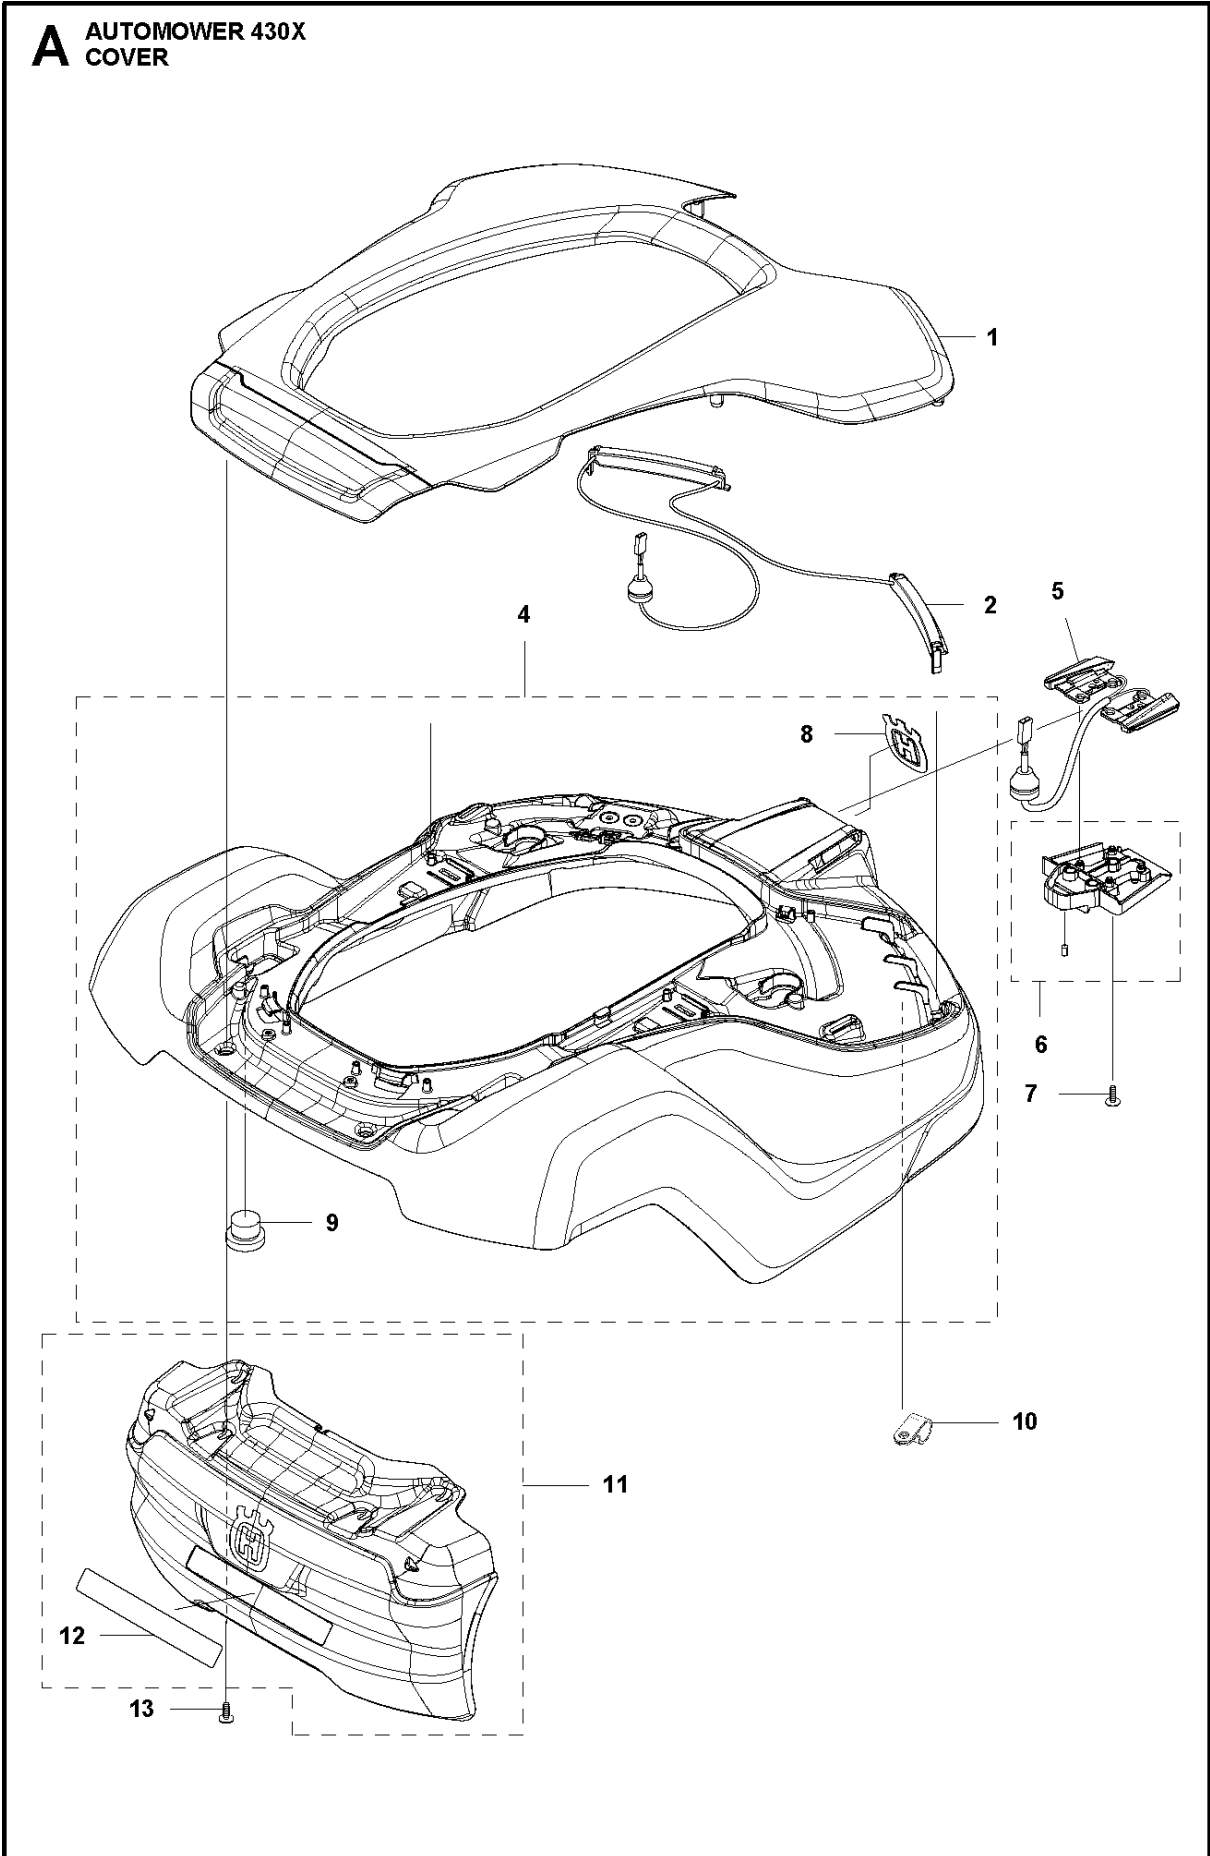

# SPARE PARTS LIST

ROBOTIC LAWN MOWERS

AUTOMOWER 430X, 2018-

**A** AUTOMOWER 430X  
COVER

## COVER

AUTOMOWER 430X, 2018-

Ref	Part No	Description	Remark	QTY KIT
1	590 87 70-01	BODY KIT	Cover KIT Top Grey	1
1	590 87 70-02	BODY KIT	Cover KIT Top White	1
1	590 87 70-03	BODY KIT	Cover KIT Top Orange	1
2	501 06 51-01	WIRING ASSY		1
4	501 06 11-02	BODY ASSY		1
5	585 53 92-04	CABLE ASSY	Charging Plate Wiring	1
6	501 06 56-02	HOLDER ASSY	Holder ASSY	1
7	575 54 33-14	SCREW	Screw	1
8	587 42 35-01	DECAL		1
9	580 52 68-01	CAP	Cap	4
10	501 61 06-01	CLAMP	CLAMP	1
11	501 06 50-01	BUMPER ASSY		1
12	586 35 97-01	LABEL	Label Warning	1
13	574 45 01-01	SCREW ITPANT	Screw	10

## CENTER CONSOL

AUTOMOWER 430X, 2018-

Ref	Part No	Description	Remark	QTY KIT
1	588 79 75-02	COVER	Cover	1
2	579 45 85-01	HATCH	Hatch	1
3	579 45 81-01	BUTTON	Button	1
4	575 54 33-14	SCREW	Screw	2
5	501 06 58-01	HINGE KIT	Hinge KIT	1
6	575 54 33-14	SCREW	Screw	2
7	579 62 79-02	KEYBOARD	Keyboard	1
8	583 94 37-01	COVER KIT	Cover KIT	1
9	535 13 01-01	SPRING	Spring	2
10	574 87 47-06	SEALING STRIP	Sealing Strip (1 pcs, 5 mm)	1
11	574 48 03-02	SWITCH	Switch	1
12	501 06 60-01	LOCK KIT	Locking Plate KIT	1
13	575 54 33-14	SCREW	Screw	1
14	575 54 33-14	SCREW	Screw	1
15	575 54 33-14	SCREW	Screw	3
16	581 62 07-01	SUPPORT KIT	Support KIT	1
17	588 27 59-01	PRINTED CIRCUIT ASSY	Printed Circuit ASSY	1