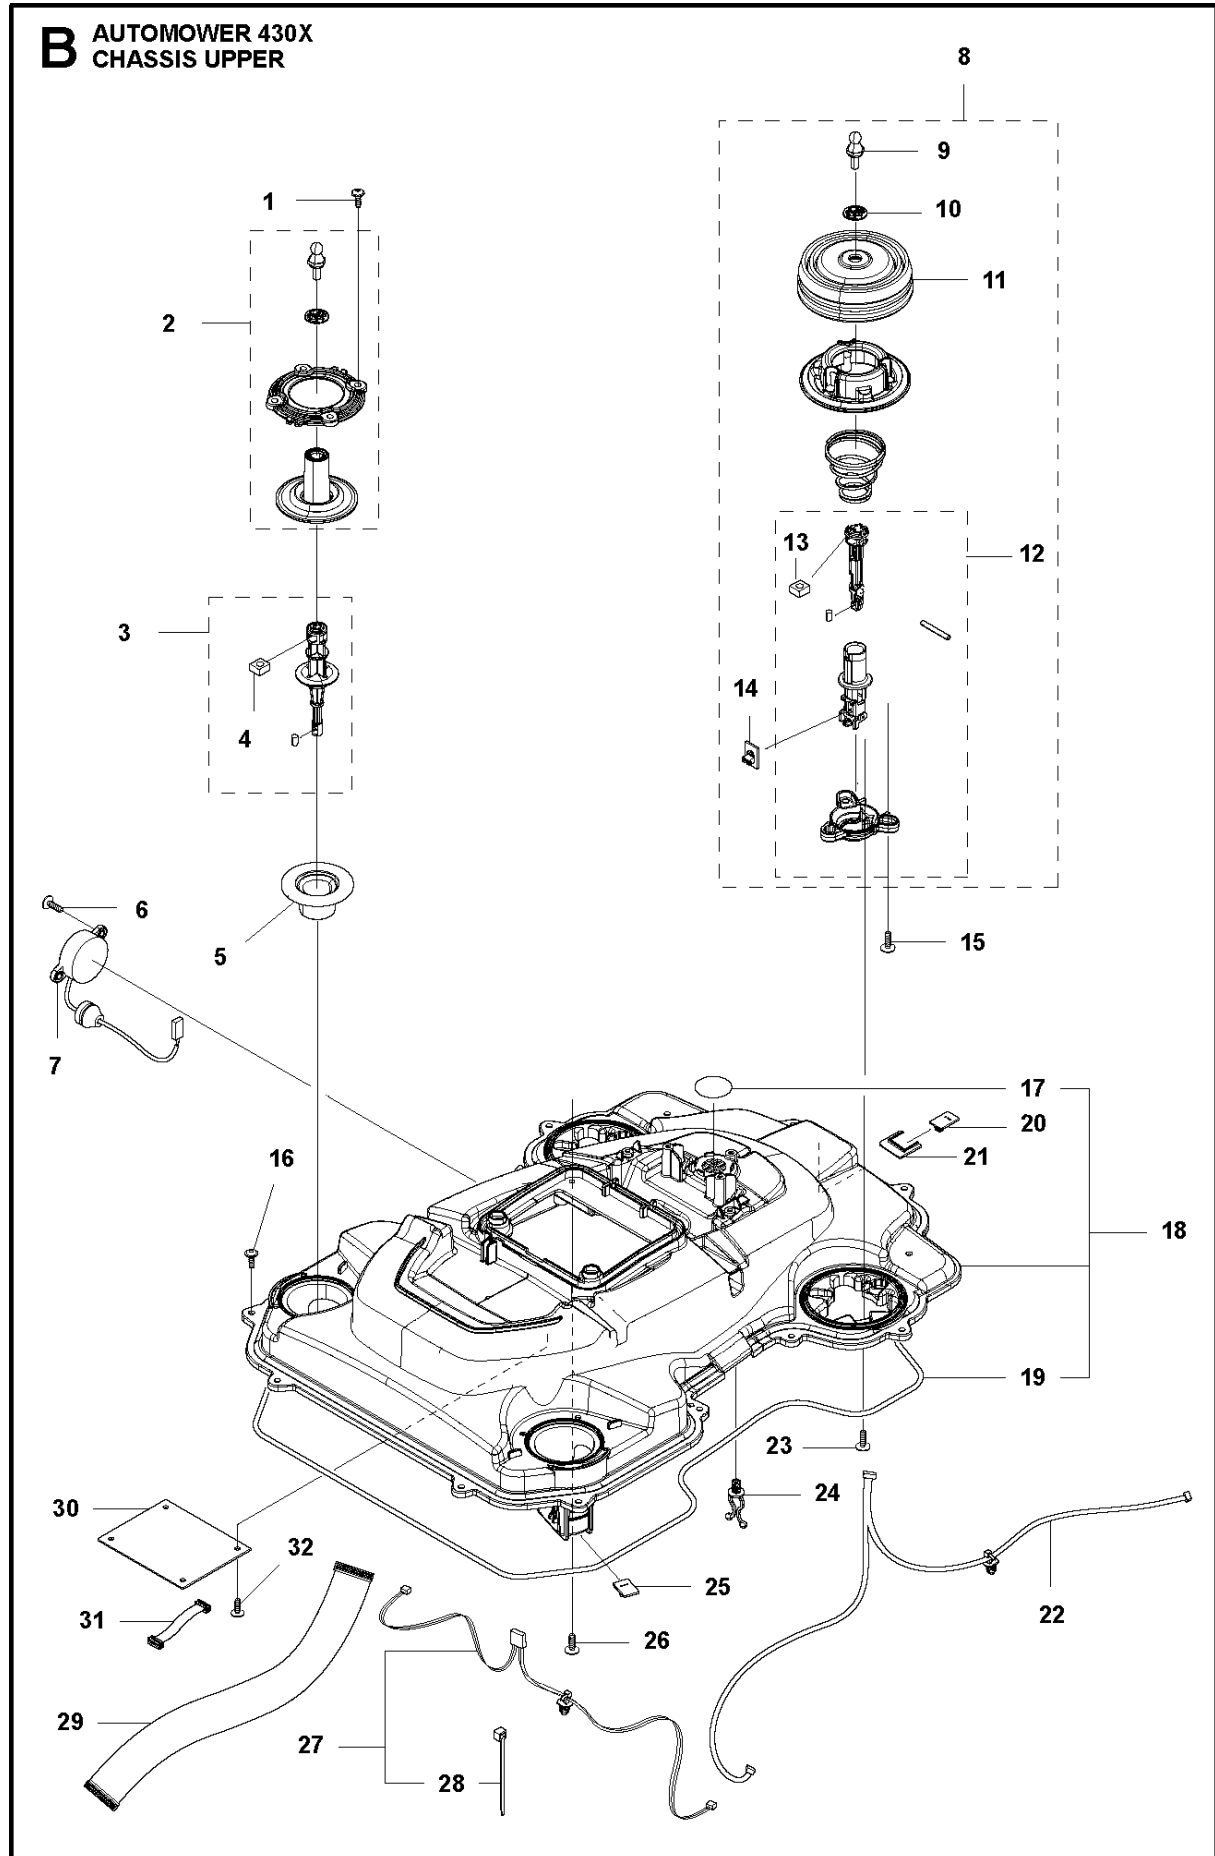

# SPARE PARTS LIST

ROBOTIC LAWN MOWERS

AUTOMOWER 430X, 2018-

**A** AUTOMOWER 430X  
COVER

## COVER

AUTOMOWER 430X, 2018-

Ref	Part No	Description	Remark	QTY KIT
1	590 87 70-01	BODY KIT	Cover KIT Top Grey	1
1	590 87 70-02	BODY KIT	Cover KIT Top White	1
1	590 87 70-03	BODY KIT	Cover KIT Top Orange	1
2	501 06 51-01	WIRING ASSY		1
4	501 06 11-02	BODY ASSY		1
5	585 53 92-04	CABLE ASSY	Charging Plate Wiring	1
6	501 06 56-02	HOLDER ASSY	Holder ASSY	1
7	575 54 33-14	SCREW	Screw	1
8	587 42 35-01	DECAL		1
9	580 52 68-01	CAP	Cap	4
10	501 61 06-01	CLAMP	CLAMP	1
11	501 06 50-01	BUMPER ASSY		1
12	586 35 97-01	LABEL	Label Warning	1
13	574 45 01-01	SCREW ITPANT	Screw	10

## CENTER CONSOL

AUTOMOWER 430X, 2018-

Ref	Part No	Description	Remark	QTY KIT
1	588 79 75-02	COVER	Cover	1
2	579 45 85-01	HATCH	Hatch	1
3	579 45 81-01	BUTTON	Button	1
4	575 54 33-14	SCREW	Screw	2
5	501 06 58-01	HINGE KIT	Hinge KIT	1
6	575 54 33-14	SCREW	Screw	2
7	579 62 79-02	KEYBOARD	Keyboard	1
8	583 94 37-01	COVER KIT	Cover KIT	1
9	535 13 01-01	SPRING	Spring	2
10	574 87 47-06	SEALING STRIP	Sealing Strip (1 pcs, 5 mm)	1
11	574 48 03-02	SWITCH	Switch	1
12	501 06 60-01	LOCK KIT	Locking Plate KIT	1
13	575 54 33-14	SCREW	Screw	1
14	575 54 33-14	SCREW	Screw	1
15	575 54 33-14	SCREW	Screw	3
16	581 62 07-01	SUPPORT KIT	Support KIT	1
17	588 27 59-01	PRINTED CIRCUIT ASSY	Printed Circuit ASSY	1