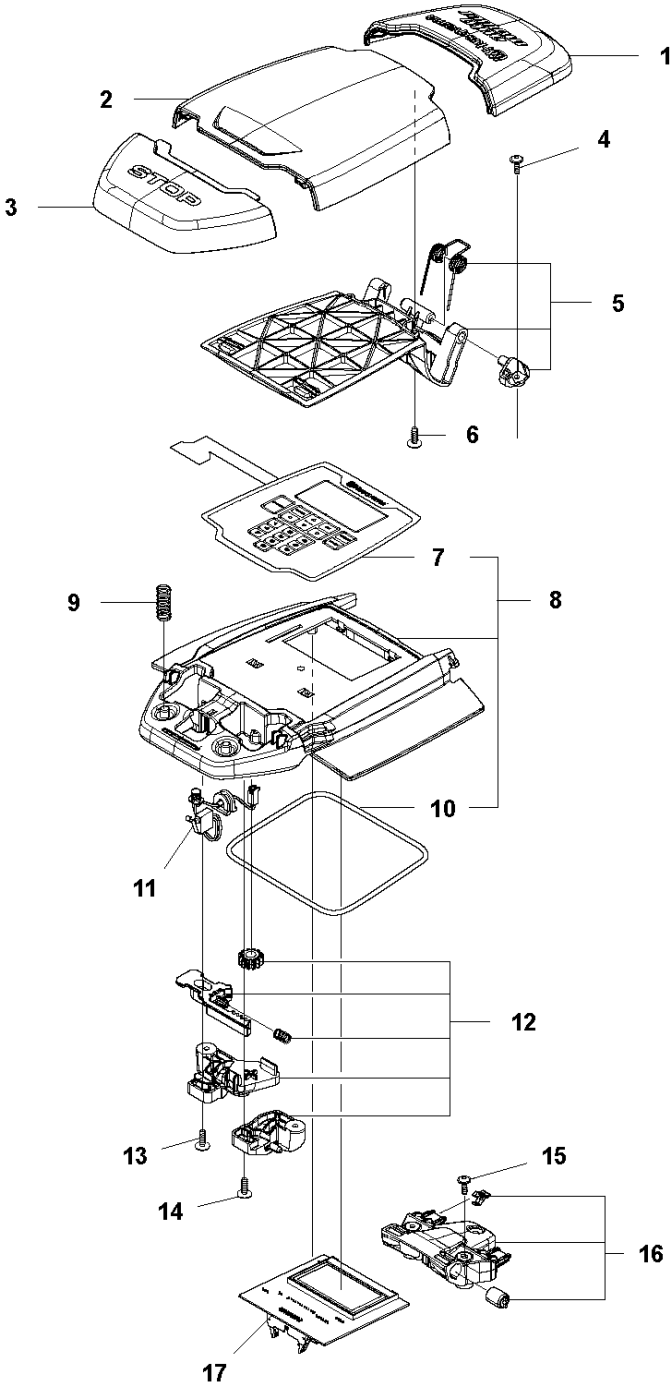

## COVER

AUTOMOWER 430X, 2018-

Ref	Part No	Description	Remark	QTY KIT
1	590 87 70-01	BODY KIT	Cover KIT Top Grey	1
1	590 87 70-02	BODY KIT	Cover KIT Top White	1
1	590 87 70-03	BODY KIT	Cover KIT Top Orange	1
2	501 06 51-01	WIRING ASSY		1
4	501 06 11-02	BODY ASSY		1
5	585 53 92-04	CABLE ASSY	Charging Plate Wiring	1
6	501 06 56-02	HOLDER ASSY	Holder ASSY	1
7	575 54 33-14	SCREW	Screw	1
8	587 42 35-01	DECAL		1
9	580 52 68-01	CAP	Cap	4
10	501 61 06-01	CLAMP	CLAMP	1
11	501 06 50-01	BUMPER ASSY		1
12	586 35 97-01	LABEL	Label Warning	1
13	574 45 01-01	SCREW ITPANT	Screw	10

## CENTER CONSOL

AUTOMOWER 430X, 2018-

Ref	Part No	Description	Remark	QTY KIT
1	588 79 75-02	COVER	Cover	1
2	579 45 85-01	HATCH	Hatch	1
3	579 45 81-01	BUTTON	Button	1
4	575 54 33-14	SCREW	Screw	2
5	501 06 58-01	HINGE KIT	Hinge KIT	1
6	575 54 33-14	SCREW	Screw	2
7	579 62 79-02	KEYBOARD	Keyboard	1
8	583 94 37-01	COVER KIT	Cover KIT	1
9	535 13 01-01	SPRING	Spring	2
10	574 87 47-06	SEALING STRIP	Sealing Strip (1 pcs, 5 mm)	1
11	574 48 03-02	SWITCH	Switch	1
12	501 06 60-01	LOCK KIT	Locking Plate KIT	1
13	575 54 33-14	SCREW	Screw	1
14	575 54 33-14	SCREW	Screw	1
15	575 54 33-14	SCREW	Screw	3
16	581 62 07-01	SUPPORT KIT	Support KIT	1
17	588 27 59-01	PRINTED CIRCUIT ASSY	Printed Circuit ASSY	1