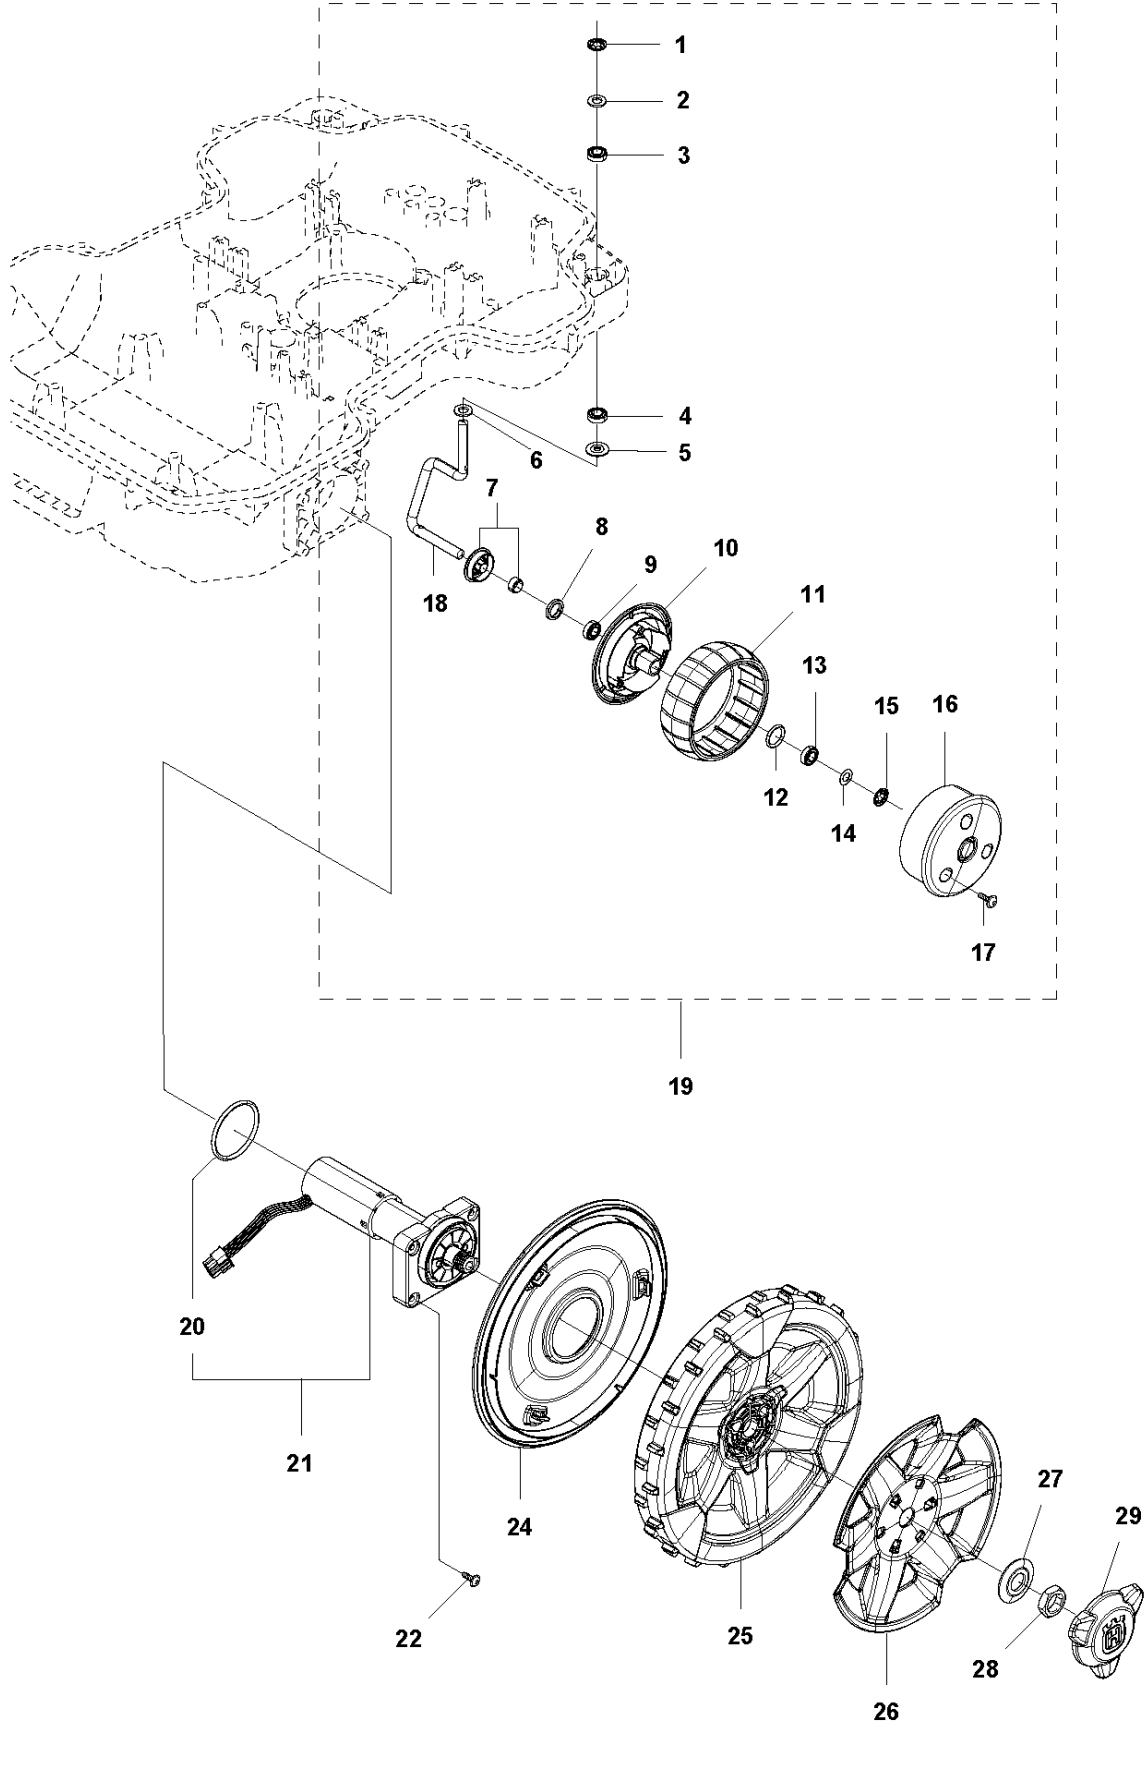

E AUTOMOWER 430X
WHEELS & TIRES

WHEELS & TIRES

AUTOMOWER 430X, 2018-

Ref	Part No	Description	Remark	QTY KIT
1	576 01 93-02	LOCKWASHER	Lock Washer	2
2	580 76 46-01	WASHER	Washer	2
3	580 60 51-01	BALL BEARING	Ball Bearing	2
4	580 60 51-01	BALL BEARING	Ball Bearing	2
5	535 08 78-03	WASHER	Washer	2
6	580 76 46-01	WASHER	Washer	2
7	581 62 15-01	SHIELD KIT	Shield KIT	2
8	580 48 71-01	SEALING	Sealing	2
9	580 60 51-01	BALL BEARING	Ball Bearing	2
10	579 45 71-01	WHEEL	Wheel Inside	2
11	574 44 98-01	WHEEL	Tire	2
12	580 44 51-01	O-RING	O-ring	2
13	580 60 51-01	BALL BEARING	Ball Bearing	2
14	580 76 46-01	WASHER	Washer	2
15	576 01 93-02	LOCKWASHER	Lock Washer	2
16	579 45 72-01	WHEEL	Wheel Outside	2
17	575 54 33-14	SCREW	Screw	6
18	580 33 61-01	SPINDLE	Spindle	2
19	581 62 14-01	WHEEL KIT	Front Wheel KIT	2
20	580 44 39-02	O-RING	O-ring	2
21	581 62 13-03	MOTOR KIT	Wheel Motor ASSY	2
22	574 45 01-01	SCREW IXPANT	Screw	8
24	582 27 60-01	COVER	Cover	2
25	582 27 25-02	WHEEL	Rear Wheel	2
26	579 50 57-01	WHEEL COVER	Wheel Cover	2
27	586 21 06-01	WASHER	Spring Washer	2
28	731 43 24-01	HEXAGON THIN NUT	Thin Nut	2
29	579 50 55-02	HUB CAP	Hub Cap	2