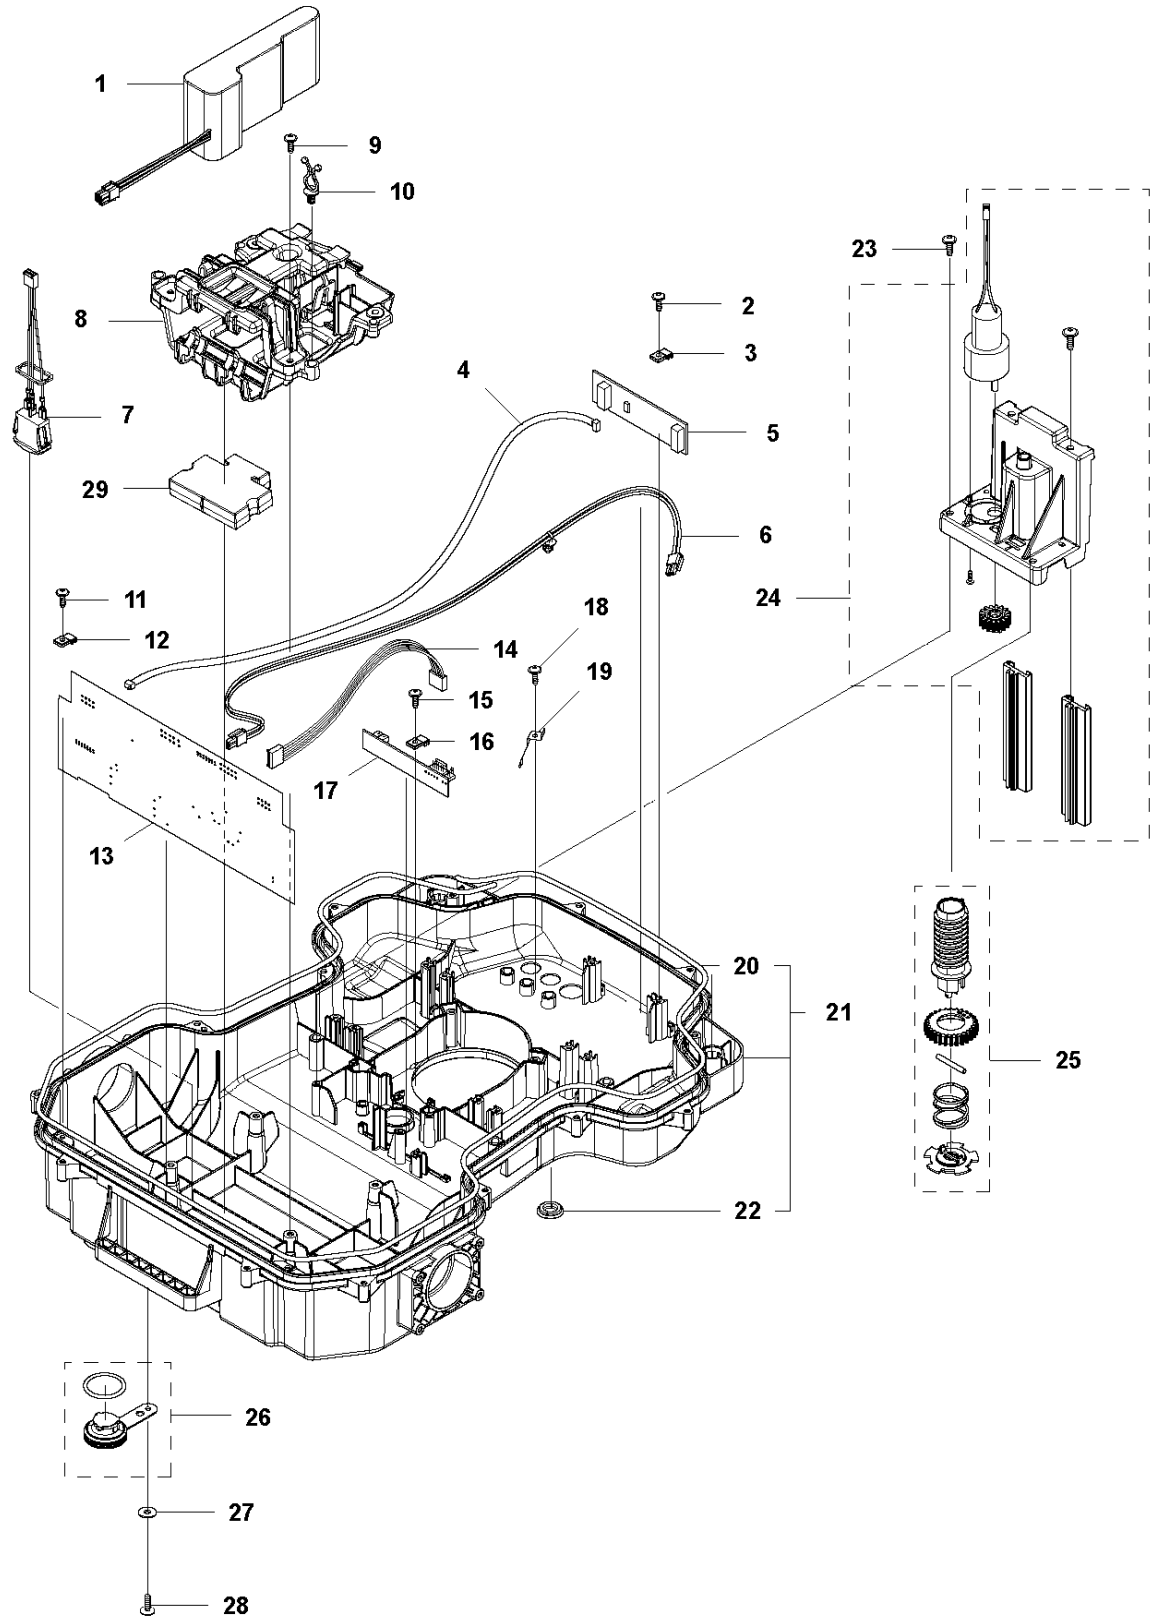

D AUTOMOWER 430X
CHASSIS LOWER

CHASSIS LOWER

AUTOMOWER 430X, 2018-

Ref	Part No	Description	Remark	QTY KIT
1	589 58 57-01	BATTERY	Battery	1
2	575 54 33-14	SCREW	Screw	2
3	579 52 94-01	CLAMP	Clamp	2
4	579 70 82-01	LOOM	Loom	1
5	588 90 30-01	PRINTED CIRCUIT ASSY	Printed Circuit ASSY	1
6	580 37 07-02	LOOM	Loom	1
7	579 70 87-01	CABLE ASSY	Switch, On Off	1
8	580 60 96-02	HOLDER	Holder	1
9	574 45 01-01	SCREW ITPANT	Screw	5
10	580 68 29-01	HOLDER	Holder	7
11	575 54 33-14	SCREW	Screw	2
12	579 52 94-01	CLAMP	Clamp	2
13	592 85 26-01	PRINTED CIRCUIT ASSY	Printed Circuit ASSY	1
14	579 70 80-01	LOOM	Loom	1
15	575 54 33-14	SCREW	Screw	1
16	579 52 94-01	CLAMP	Clamp	1
17	579 72 85-02	PRINTED CIRCUIT ASSY	Printed Circuit ASSY	1
18	575 54 33-14	SCREW	Screw	2
19	581 55 61-01	SPRING	Spring	2
20	574 87 47-05	SEALING STRIP	Sealing Strip (1 pcs, 5 mm)	1
21	583 94 45-02	CHASSIS KIT	Chassis KIT	1
22	584 89 75-01	GROMMET	Plug	2
23	575 54 33-14	SCREW	Screw	4
24	501 06 83-01	MOTOR ASSY	Motor ASSY	1
25	581 62 16-01	SCREW KIT	Screw KIT	1
26	581 62 12-02	PLUG KIT	Plug KIT	1
27	734 11 37-41	WASHER	Washer	1
28	574 45 01-01	SCREW ITPANT	Screw	1
29	587 24 96-01	WEIGHT	Weight	1