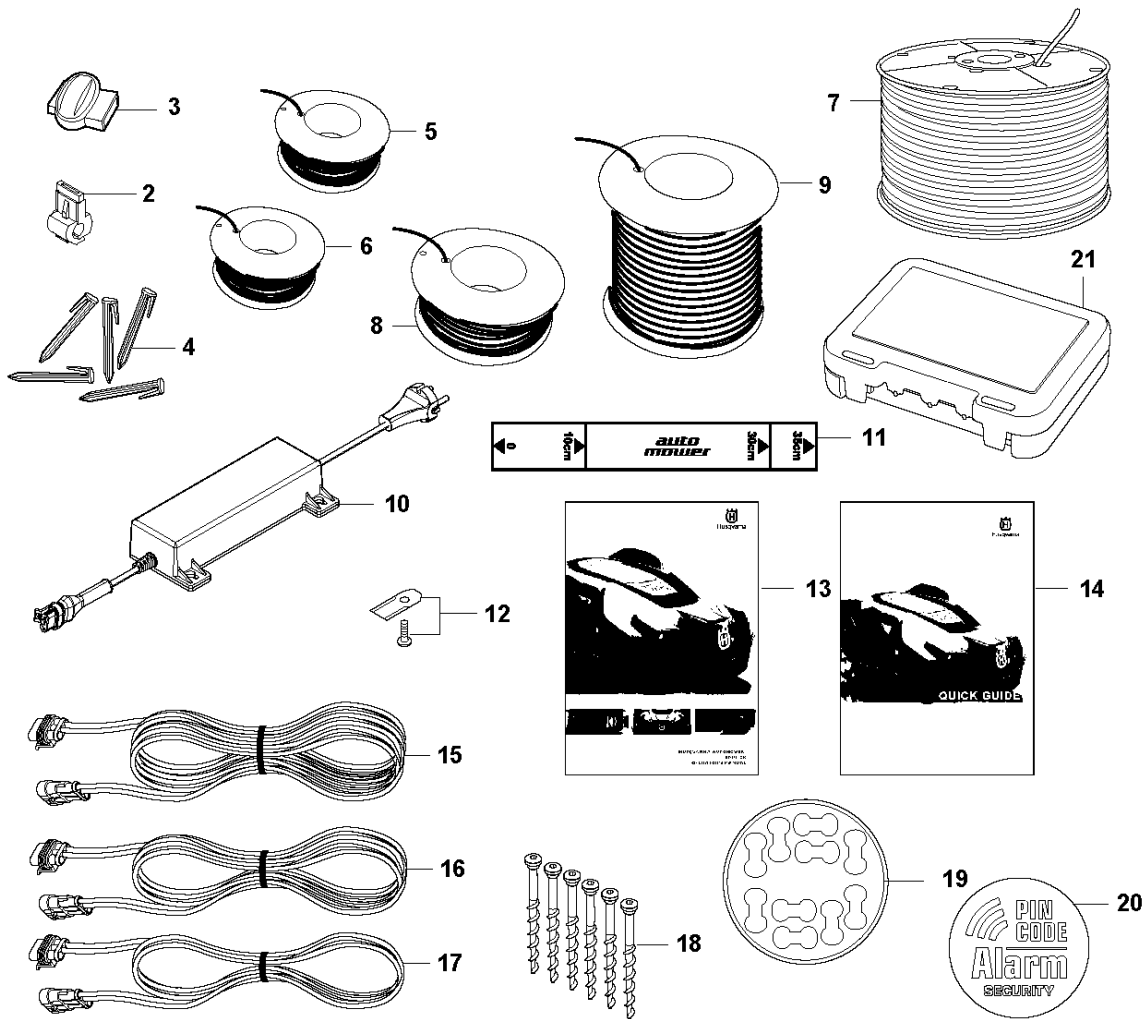

H AUTOMOWER 430X INSTALLATION ACCESSORIES

INSTALLATION ACCESSORIES

AUTOMOWER 430X, 2018-

Ref	Part No	Description	Remark	QTY KIT
1	967 62 36-01	INSTALLATION KIT	Installation KIT S: Wire (150 m), Staples (300 pcs), Connectors (3 pcs), Couplers (5 pcs)	1
1	967 62 36-02	INSTALLATION KIT	Installation KIT M: Wire (250 m), Staples (400 pcs), Connectors (3 pcs), Couplers (5 pcs)	1
1	967 62 36-03	INSTALLATION KIT	Installation KIT L: Wire (400 m), Staples (600 pcs), Connectors (5 pcs), Couplers (5 pcs)	1
2	535 12 90-01	CONNECTOR	Loop Wire Connector	1
2	535 12 90-02	CONNECTOR	Loop Wire Connector, Blister Pack, 100 pcs	1
2	577 86 48-01	CONNECTOR	Loop Wire Connectors, Blister Pack, 5pcs	1
3	501 98 02-01	COUPLER	Coupler	1
3	577 86 47-01	COUPLER	Couplers, Blister Pack, 5pcs	1
3	501 98 02-03	COUPLER	Couplers, 100 pcs	1
4	577 86 42-01	STAPLE	Staples, 85 mm, Blister Pack, 100 pcs	1
4	583 97 34-01	STAPLE	Staples, 85 mm, 100 pcs	1
5	577 86 43-02	WIRE	Wire Blister Pack, (50 m)	1
5	580 66 20-02	WIRE	Wire (150 m)	1
5	577 86 43-01	WIRE	Wire Blister Pack, (150 m)	1
6	580 66 20-01	WIRE	Wire (250 m)	1
7	593 29 77-01	WIRE	Wire Pro 300m	1
8	522 91 41-01	WIRE	Wire (500 m, ~3.4 mm)	1
9	580 66 20-04	WIRE	Wire (800 m)	1
10	586 75 52-01	POWER UNIT	Transformer (EU)	1
10	586 75 52-02	POWER UNIT	Transformer (UK/IRL)	1
10	586 75 52-03	POWER UNIT	Transformer (CH)	1
10	586 75 52-04	POWER UNIT	Transformer (US/CA)	1
10	586 75 52-05	POWER UNIT	Transformer (AU/NZ)	1
10	586 75 52-06	POWER UNIT	Transformer (JP)	1
11	544 17 75-01	MEASURING TAPE	Measuring Tape	1
12	577 86 46-03	BLADE SET	Long Life Safety Blades, Blister Pack, 9 pcs	1
12	577 60 65-05	BLADE SET	Long Life Safety Blades, 45 pcs	1
12	577 60 66-04	BLADE SET	Long Life Safety Blades, 300 pcs	1
13	115875801	TBD	Operator's Manual, Swedish	1
13	115875806	TBD	Operator's Manual, Danish	1
13	115875811	TBD	Operator's Manual, Finnish	1
13	115875821	TBD	Operator's Manual, Norwegian	1
13	115875826	TBD	Operator's Manual, English	1
13	115875831	TBD	Operator's Manual, French	1
13	115875832	TBD	Operator's Manual, French (Canada)	1
13	115875836	TBD	Operator's Manual, Dutch	1
13	115875841	TBD	Operator's Manual, Italian	1
13	115875846	TBD	Operator's Manual, Spanish	1
13	115875851	TBD	Operator's Manual, German	1
13	115875856	TBD	Operator's Manual, Russian	1
13	115875858	TBD	Operator's Manual, Hungarian	1
13	115875859	TBD	Operator's Manual, Portuguese	1
13	115875861	TBD	Operator's Manual, Polish	1
13	115875862	TBD	Operator's Manual, Romanian	1