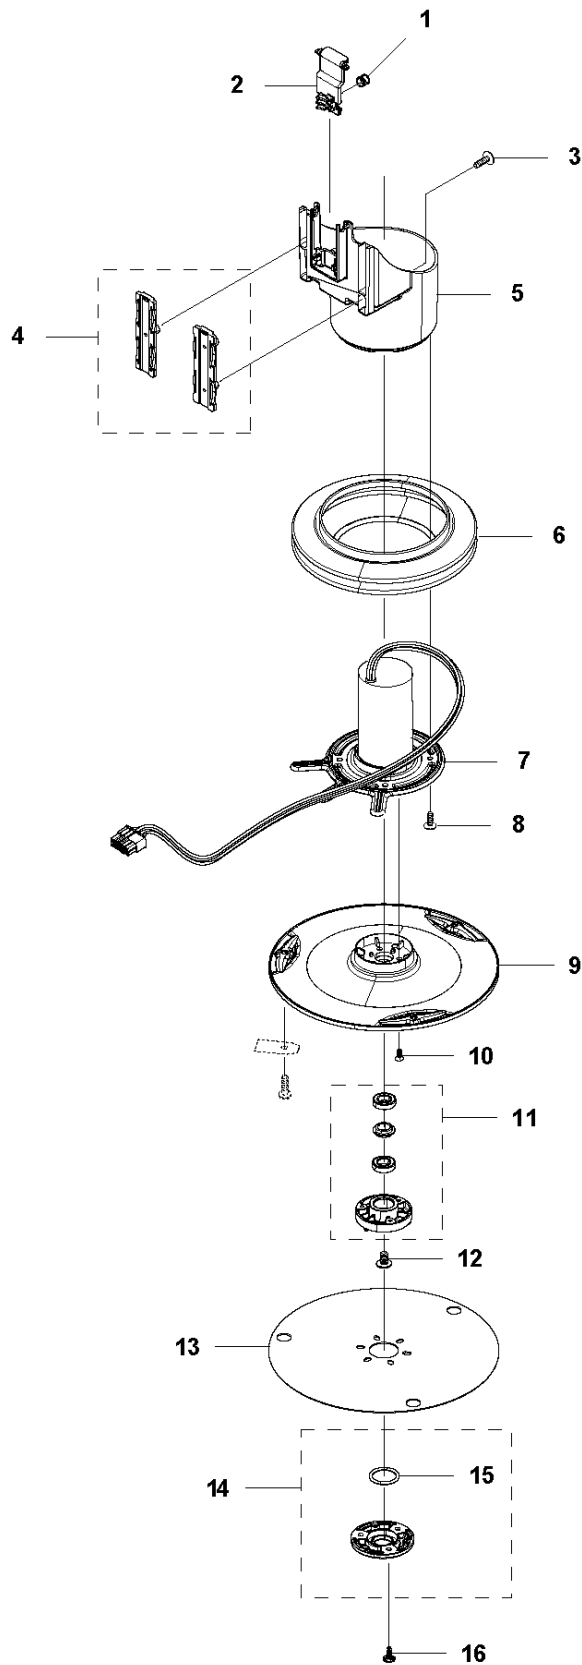

F AUTOMOWER 430X
BLADE MOTOR & CUTTING EQUIPMENT

BLADE MOTOR & CUTTING EQUIPMENT

AUTOMOWER 430X, 2018-

Ref	Part No	Description	Remark	QTY KIT
1	580 62 44-01	SPRING	Spring	1
2	579 56 46-01	LINK	Link	1
3	575 54 33-14	SCREW	Screw	3
4	581 62 18-01	BEARING KIT	Bearing KIT	1
5	579 56 45-01	HOUSING	Housing	1
6	579 66 64-03	BELLOWS	Bellows	1
7	587 38 14-01	MOTOR ASSY	Cutting Motor ASSY	1
8	575 54 33-14	SCREW	Screw	4
9	587 37 81-01	CUTTING DISC	Cutting Disc	1
10	535 13 05-02	SCREW	Screw	3
11	588 42 17-01	BEARING HOUSING ASSY	Bearing Housing ASSY	1
12	535 07 60-01	SCREW	Screw	1
13	587 37 80-01	SKID PLATE	Skid Plate	1
14	587 44 96-01	COVER KIT	Bearing Cover ASSY	1
15	585 29 75-01	O-RING	O-Ring	1
16	575 54 33-14	SCREW	Screw	3