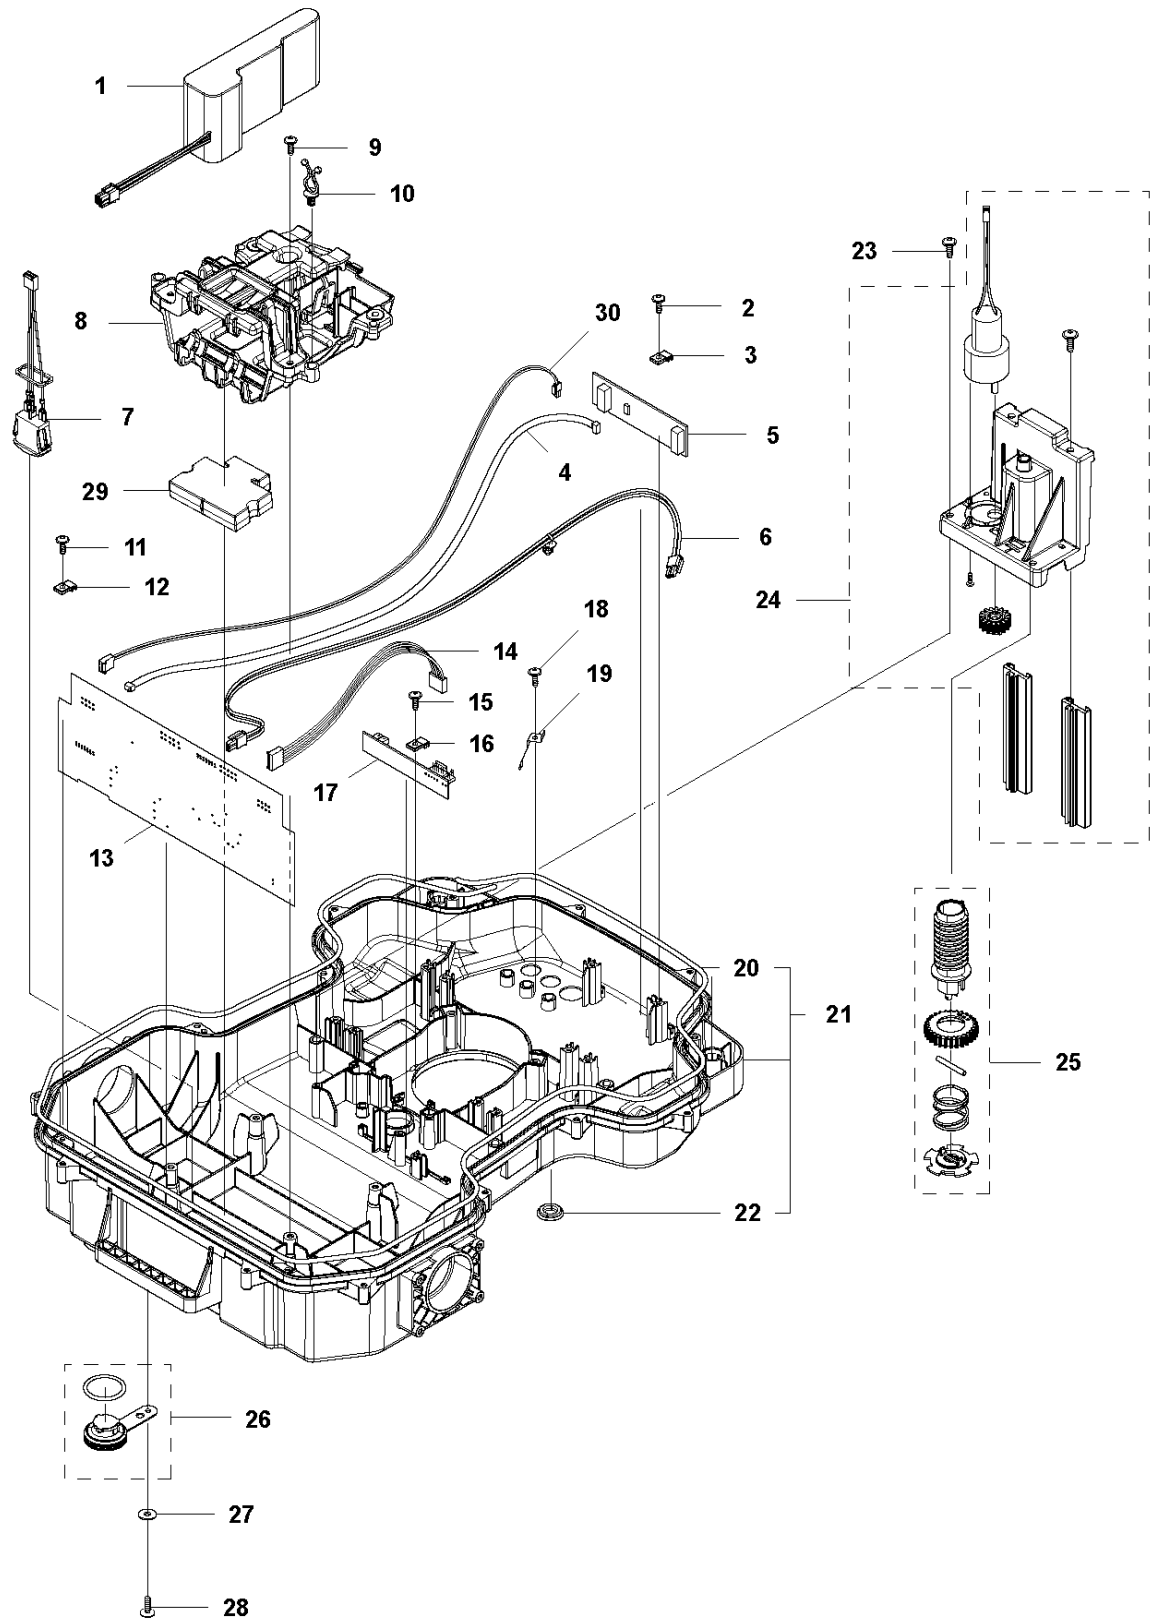

D AUTOMOWER 430X
CHASSIS LOWER

CHASSIS LOWER

AUTOMOWER 430X, 2019-

Ref	Part No	Description	Remark	QTY KIT
1	589 58 57-01	BATTERY	Battery	1
1	593 24 74-01	BATTERY	From Serial number ??-	1
2	575 54 33-14	SCREW	Screw	2
3	579 52 94-01	CLAMP	Clamp	2
4	579 70 82-01	LOOM	Loom	1
5	592 85 27-01	PRINTED CIRCUIT ASSY	Printed Circuit ASSY	1
6	580 37 07-02	LOOM	Loom	1
7	579 70 87-01	CABLE ASSY	Switch, On Off	1
8	580 60 96-02	HOLDER	Holder	1
9	574 45 01-01	SCREW ITPANT	Screw	5
10	580 68 29-01	HOLDER	Holder	7
11	575 54 33-14	SCREW	Screw	2
12	579 52 94-01	CLAMP	Clamp	2
13	592 85 26-01	PRINTED CIRCUIT ASSY	Printed Circuit ASSY	1
14	579 70 80-01	LOOM	Loom	1
15	575 54 33-14	SCREW	Screw	1
16	579 52 94-01	CLAMP	Clamp	1
17	579 72 85-02	PRINTED CIRCUIT ASSY	Printed Circuit ASSY	1
18	575 54 33-14	SCREW	Screw	2
19	581 55 61-01	SPRING	Spring	2
20	574 87 47-05	SEALING STRIP	Sealing Strip (1 pcs, 5 mm)	1
21	583 94 45-02	CHASSIS KIT	Chassis KIT	1
22	584 89 75-01	GROMMET	Plug	2
23	575 54 33-14	SCREW	Screw	4
24	501 06 83-01	MOTOR ASSY	Motor ASSY	1
25	581 62 16-01	SCREW KIT	Screw KIT	1
26	581 62 12-02	PLUG KIT	Plug KIT	1
27	734 11 37-41	WASHER	Washer	1
28	574 45 01-01	SCREW ITPANT	Screw	1
29	587 24 96-01	WEIGHT	Weight	1
30	588 81 84-02	WIRING ASSY	Wiring ASSY	1