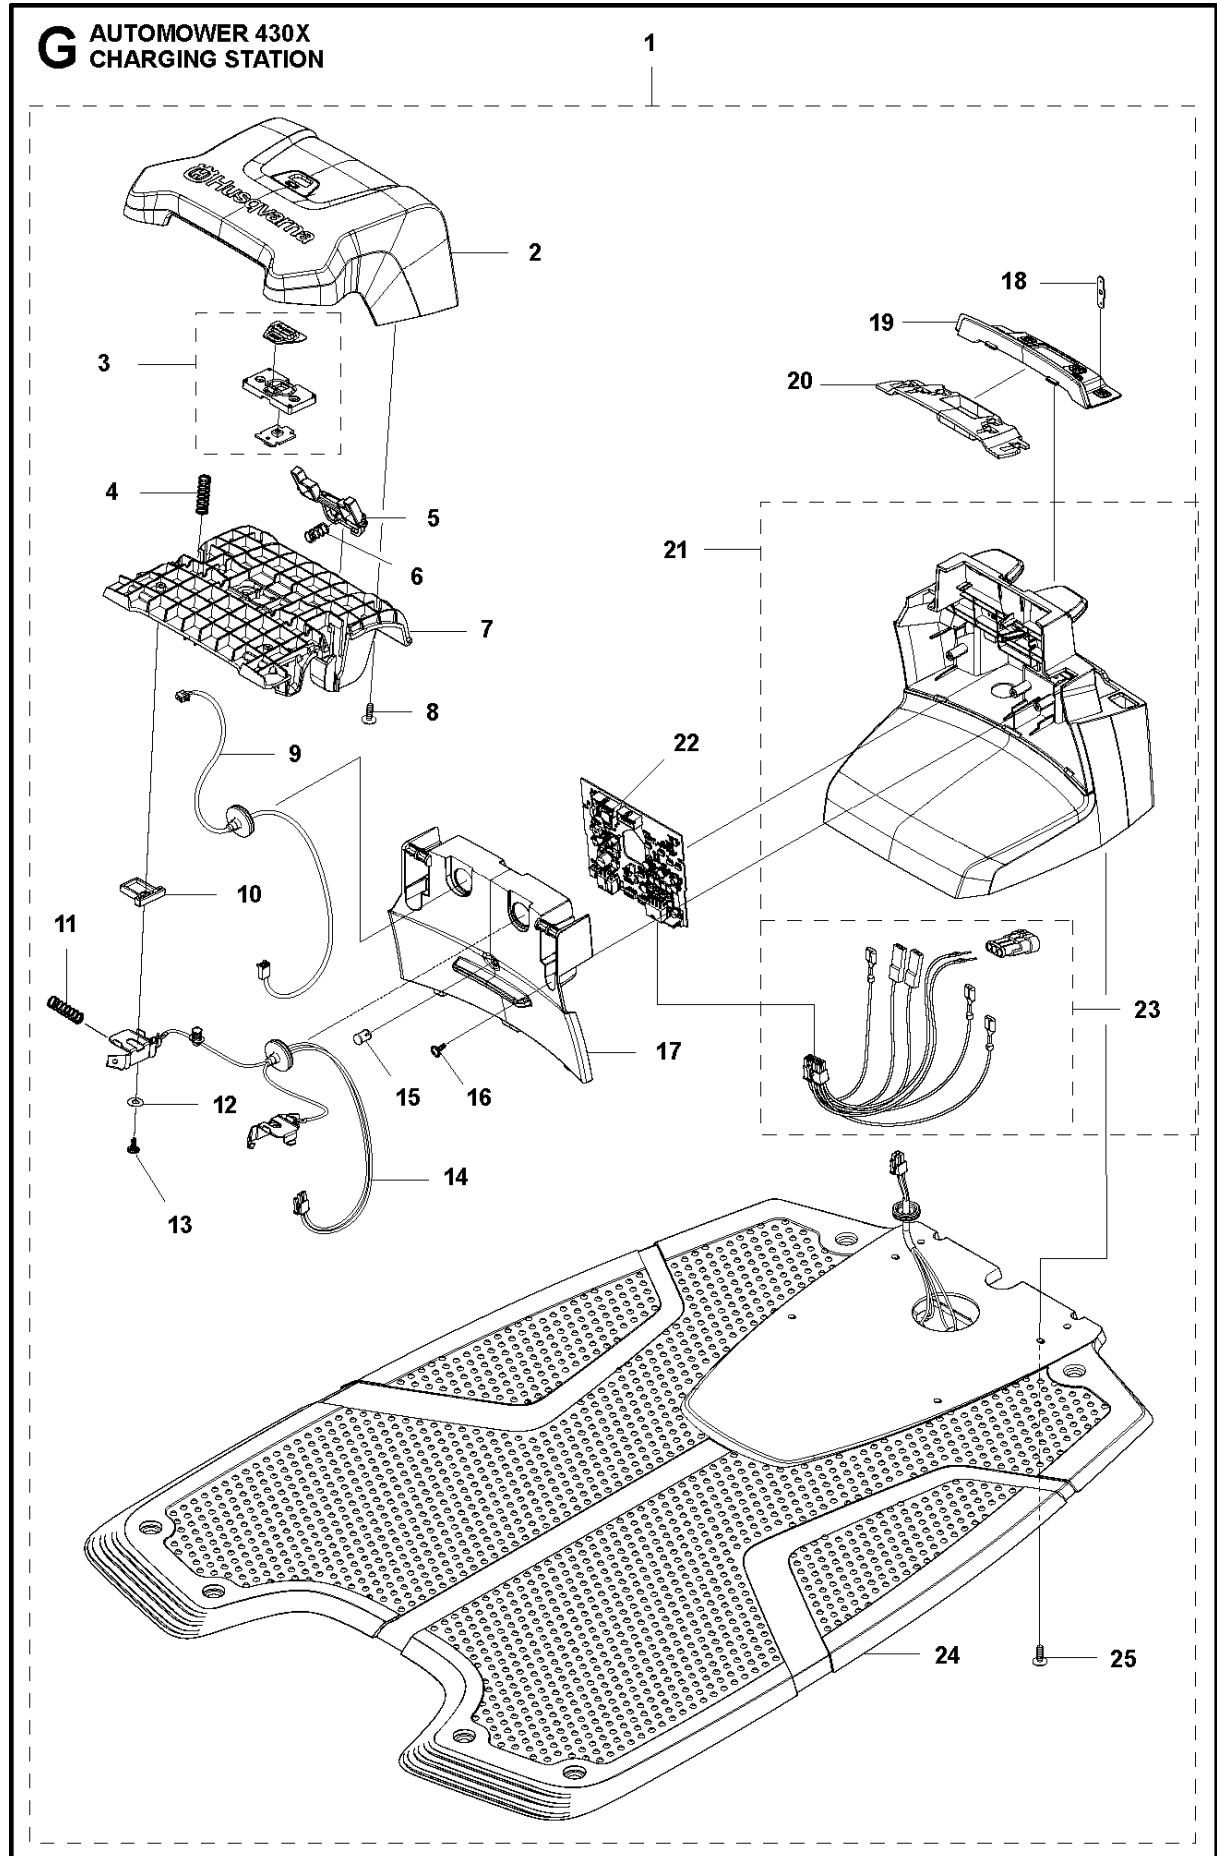

CHARGING STATION

AUTOMOWER 430X, 2019-

Ref	Part No	Description	Remark	QTY KIT
1	580 76 55-09	CHARGING STATION	Charging Station	1
2	579 44 82-04	CAP	Cap	1
3	501 06 59-01	BUTTON KIT	Home Button KIT	1
4	580 51 14-01	SPRING	Spring	2
5	579 46 24-02	BUTTON	Button	1
6	574 48 70-01	SPRING	Spring	1
7	579 45 80-04	FRAME	Frame	1
8	575 54 33-14	SCREW	Screw	4
9	579 70 83-01	LOOM	Home Button Wiring	1
10	579 46 05-01	DISTANCE	Distance	2
11	580 51 14-01	SPRING	Spring	2
12	734 11 37-41	WASHER	Washer	2
13	575 54 33-14	SCREW	Screw	2
14	585 53 95-02	CABLE ASSY	Loom Charging Contact	1
15	590 21 72-01	LENS	Diode Lens	1
16	575 54 33-14	SCREW	Screw	2
17	579 45 97-03	LID	Lid	1
18	580 50 41-01	TERMINAL	Terminal	4
19	579 45 98-02	PANEL	Panel	1
20	579 45 99-01	HOLDER	Holder	1
21	588 18 88-01	HOUSING ASSY	Housing KIT	1
22	592 89 45-01	PRINTED CIRCUIT ASSY	PCBA Charging Station	1
23	588 47 89-01	CABLE KIT	Wiring CS	1
24	590 09 40-01	BASE ASSY	Charging Plate	1
25	575 54 33-14	SCREW	Screw	4