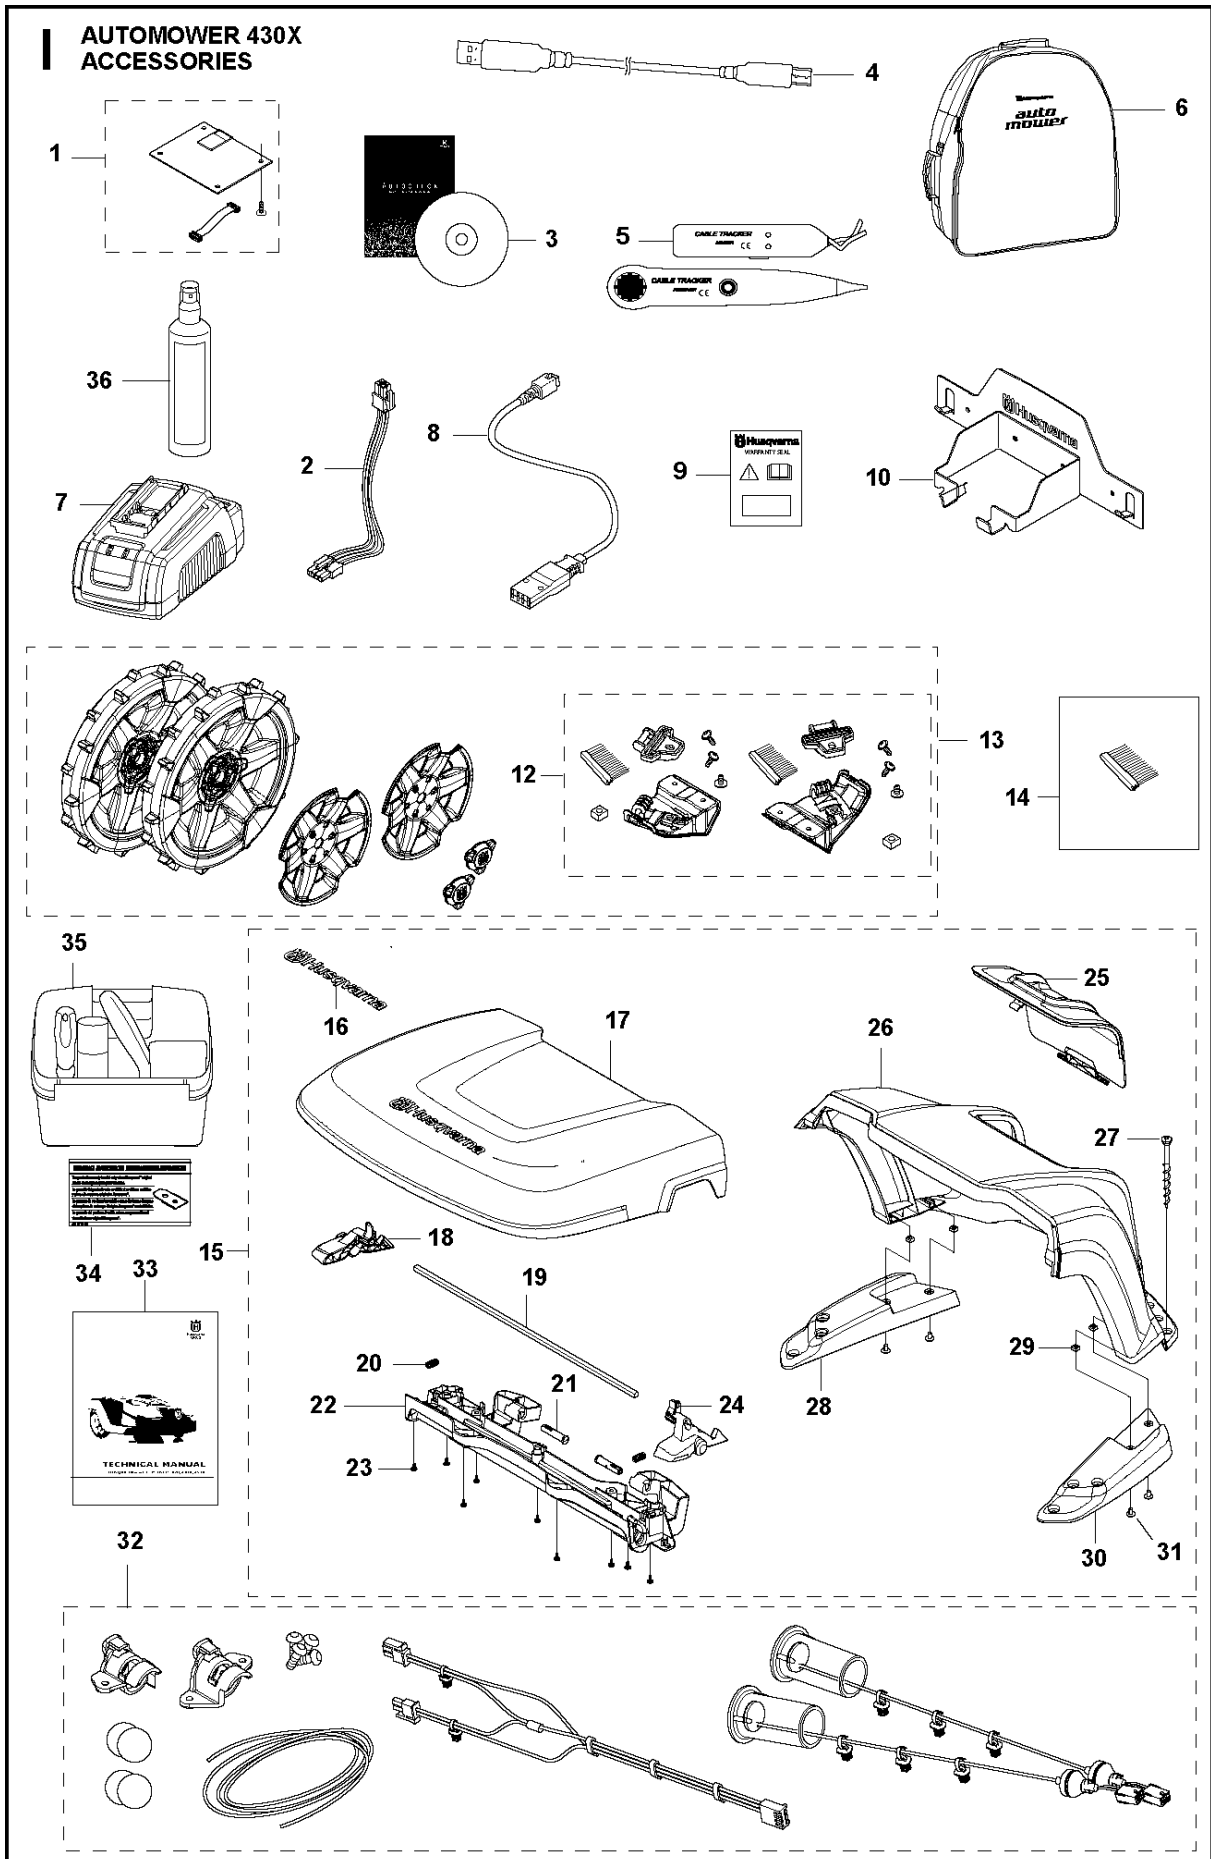

ACCESSORIES

AUTOMOWER 430X, 2019-

Ref	Part No	Description	Remark	QTY KIT
1	586 66 23-05	GPS MODULE	Automower Connect KIT	1
2	591 20 36-01	WIRING ASSY		1
3	577 85 81-03	DVD	DVD Autocheck EXP	1
4	577 51 81-02	CABLE	Service Cable (USB)	1
5	577 60 68-01	TEST EQUIPMENT	Interruption Detector	1
6	522 91 67-01	BAG	Bag	1
7	588 40 84-01	CHARGER	Quick Charger with Battery Test	1
8	588 20 26-01	CABLE ASSY	Cable Quick Charger	1
9	580 68 95-02	LABEL	Warranty Seal 1pcs	1
10	585 01 97-02	WALL HANGER	Wall Hanger	1
12	581 90 31-02	BRUSH KIT	Brush KIT incl Brush, 6 pcs	1
13	581 88 97-02	WHEEL KIT	Rear Wheel KIT incl. Brush KIT	1
14	581 98 20-02	BRUSH KIT	Brush, 6pcs	1
15	585 01 94-01	HOUSING	House KIT	1
16	577 46 90-01	DECAL	Decal	1
17	586 88 58-01	KIT	Cover Lid	1
18	585 32 40-02	HANDLE	Handle Left	1
19	585 32 41-01	ROD	Steel Rod	1
20	580 51 14-01	SPRING	Spring	2
21	585 34 15-01	HINGE PIN	Hinge Pin	2
22	585 34 16-01	BEAM	Beam	1
23	575 54 33-14	SCREW	Screw	9
24	585 32 40-01	HANDLE	Handle Right	1
25	585 32 36-01	HATCH	Hatch	1
26	585 32 34-01	COVER	Cover Base	1
27	575 23 86-01	SCREW KIT	Screw KIT, 6 pcs	1
28	585 32 38-02	SUPPORT	Support Base Left	1
29	503 22 66-01	SQUARE NUT	Square Nut	4
30	585 32 38-01	SUPPORT	Support Base Right	1
31	535 12 93-03	SCREW IHPANM	Screw	4
32	581 91 25-02	HEAD LIGHTS	Head Lights KIT	1
33	115 81 90-01	WORKSHOP MANUAL	Technical Handbook -420, 430X, 450X Swedish	1
33	115 81 90-06	WORKSHOP MANUAL	Technical Handbook -420, 430X, 450X Danish	1
33	115 81 90-11	WORKSHOP MANUAL	Technical Handbook -420, 430X, 450X Finnish	1
33	115 81 90-21	WORKSHOP MANUAL	Technical Handbook -420, 430X, 450X Norwegian	1
33	115 81 90-26	WORKSHOP MANUAL	Technical Handbook -420, 430X, 450X English	1
33	115 81 90-31	WORKSHOP MANUAL	Technical Handbook -420, 430X, 450X French	1
33	115 81 90-36	WORKSHOP MANUAL	Technical Handbook -420, 430X, 450X Dutch	1
33	115 81 90-41	WORKSHOP MANUAL	Technical Handbook -420, 430X, 450X Italian	1
33	115 81 90-46	WORKSHOP MANUAL	Technical Handbook -420, 430X, 450X Spanish	1
33	115 81 90-51	WORKSHOP MANUAL	Technical Handbook -420, 430X, 450X German	1
33	115819056	TBD	Technical Handbook -420, 430X, 450X Russian	1
33	115819058	TBD	Technical Handbook -420, 430X, 450X Hungarian	1
33	115819059	TBD	Technical Handbook -420, 430X, 450X Portuguese	1
33	115819061	TBD	Technical Handbook -420, 430X, 450X Polish	1
33	115819062	TBD	Technical Handbook -420, 430X, 450X Romanian	1
33	115819063	TBD	Technical Handbook -420, 430X, 450X Estonian	1
33	115819064	TBD	Technical Handbook -420, 430X, 450X Latvian	1