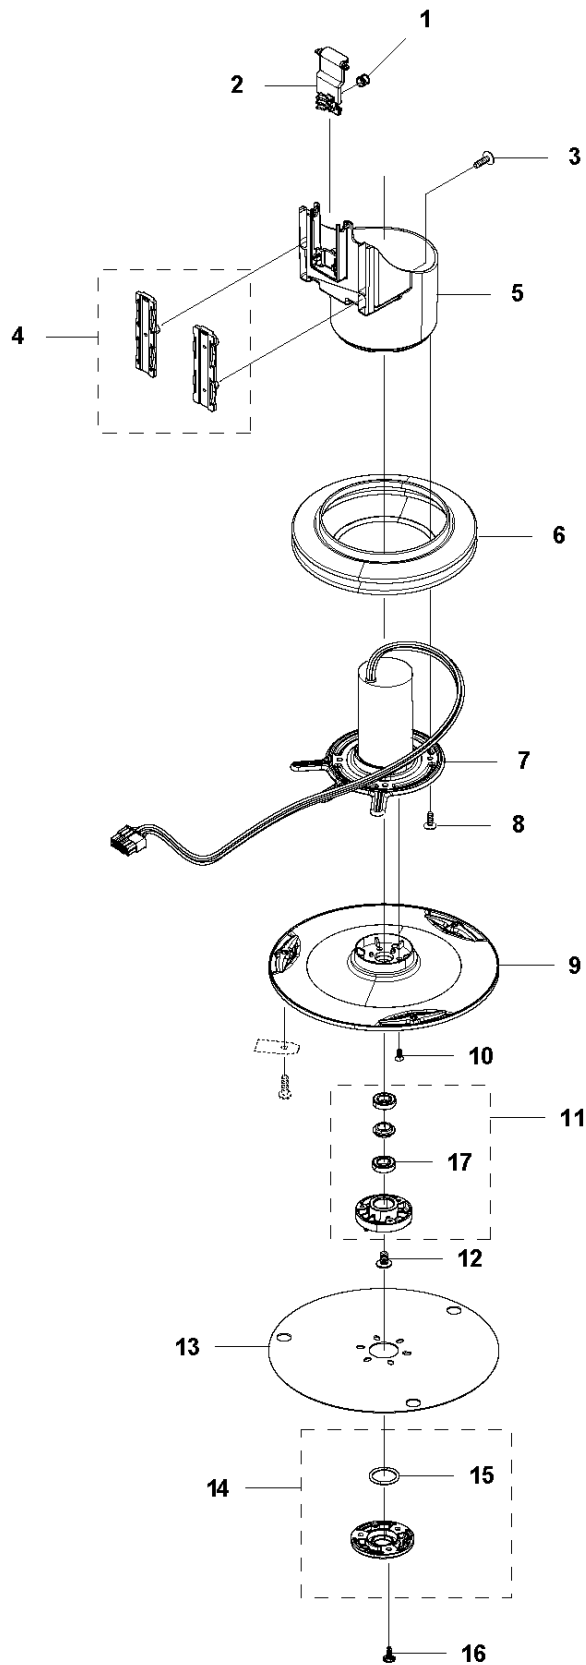

F AUTOMOWER 430X
BLADE MOTOR & CUTTING EQUIPMENT

BLADE MOTOR & CUTTING EQUIPMENT

AUTOMOWER 430X, 2019-

Ref	Part No	Description	Remark	QTY	KIT
1	580 62 44-01	SPRING	Spring	1	
2	579 56 46-01	LINK	Link	1	
3	575 54 33-14	SCREW	Screw	3	
4	581 62 18-01	BEARING KIT	Bearing KIT	1	
5	579 56 45-01	HOUSING	Housing	1	
6	579 66 64-03	BELLOWS	Bellows	1	
7	587 38 14-01	MOTOR ASSY	Cutting Motor ASSY	1	
8	575 54 33-14	SCREW	Screw	4	
9	587 37 81-01	CUTTING DISC	Cutting Disc	1	
10	535 13 05-02	SCREW	Screw	3	
11	588 42 17-02	BEARING HOUSING ASSY	Bearing Housing ASSY	1	
12	535 07 60-01	SCREW	Screw	1	
13	587 37 80-01	SKID PLATE	Skid Plate	1	
14	587 44 96-01	COVER KIT	Bearing Cover ASSY	1	
15	585 29 75-01	O-RING	O-Ring	1	
16	575 54 33-14	SCREW	Screw	3	
17	535 07 57-03	BALL BEARING		1	11
17	593 08 08-01	BALL BEARING	Tube 50 pcs	1