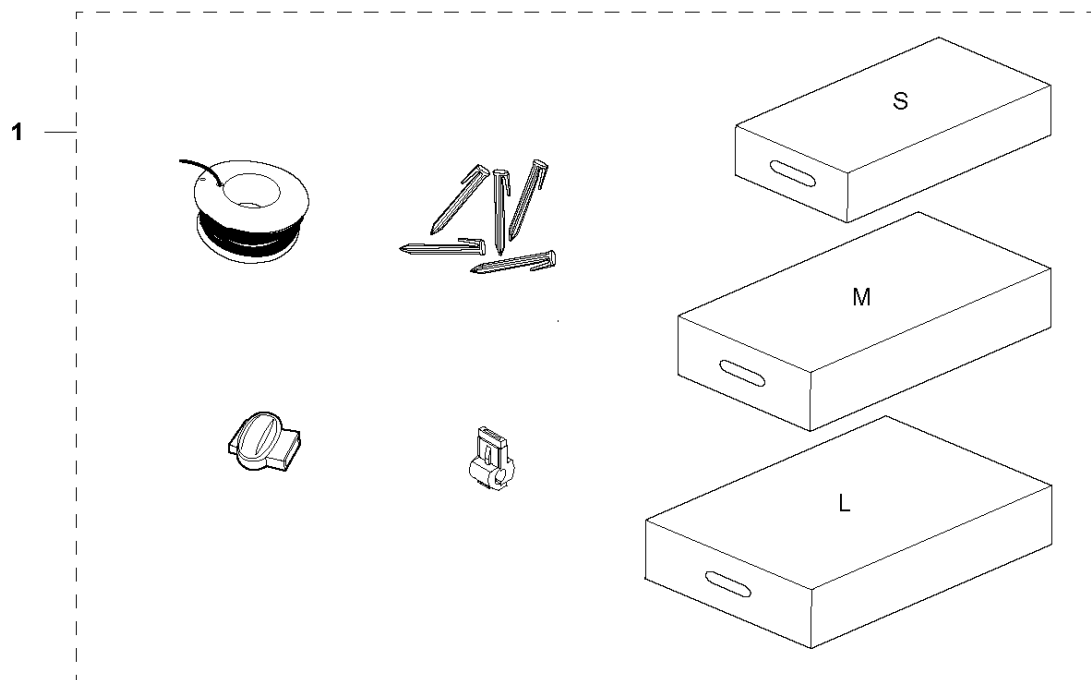

H AUTOMOWER 430X INSTALLATION ACCESSORIES

INSTALLATION ACCESSORIES

AUTOMOWER 430X, 2019-

Ref	Part No	Description	Remark	QTY KIT
1	967 62 36-01	INSTALLATION KIT	Installation KIT S: Wire (150 m), Staples (300 pcs), Connectors (3 pcs), Couplers (5 pcs)	1
1	967 62 36-02	INSTALLATION KIT	Installation KIT M: Wire (250 m), Staples (400 pcs), Connectors (3 pcs), Couplers (5 pcs)	1
1	967 62 36-03	INSTALLATION KIT	Installation KIT L: Wire (400 m), Staples (600 pcs), Connectors (5 pcs), Couplers (5 pcs)	1
2	535 12 90-01	CONNECTOR	Loop Wire Connector	1
2	535 12 90-02	CONNECTOR	Loop Wire Connector, Blister Pack, 100 pcs	1
2	577 86 48-01	CONNECTOR	Loop Wire Connectors, Blister Pack, 5pcs	1
3	501 98 02-01	COUPLER	Coupler	1
3	577 86 47-01	COUPLER	Couplers, Blister Pack, 5pcs	1
3	501 98 02-03	COUPLER	Couplers, 100 pcs	1
4	577 86 42-01	STAPLE	Staples, 85 mm, Blister Pack, 100 pcs	1
4	583 97 34-01	STAPLE	Staples, 85 mm, 100 pcs	1
5	577 86 43-02	WIRE	Wire Blister Pack, (50 m)	1
5	580 66 20-02	WIRE	Wire (150 m)	1
5	577 86 43-01	WIRE	Wire Blister Pack, (150 m)	1
6	580 66 20-01	WIRE	Wire (250 m)	1
7	593 29 77-01	WIRE	Wire Pro 300m	1
8	522 91 41-01	WIRE	Wire (500 m, ~3.4 mm)	1
9	580 66 20-04	WIRE	Wire (800 m)	1
10	590 94 15-01	POWER UNIT	Transformer (EU)	1
10	586 75 52-02	POWER UNIT	Transformer (UK/IRL)	1
10	590 94 15-03	POWER UNIT	Transformer (CH)	1
10	590 94 15-04	POWER UNIT	Transformer (US/CA)	1
10	586 75 52-05	POWER UNIT	Transformer (AU/NZ)	1
10	590 44 24-06	POWER UNIT	Transformer (JP)	1
11	544 17 75-01	MEASURING TAPE	Measuring Tape	1
12	577 86 46-03	BLADE SET	Long Life Safety Blades, Blister Pack, 9 pcs	1
12	577 60 65-05	BLADE SET	Long Life Safety Blades, 45 pcs	1
12	577 60 66-04	BLADE SET	Long Life Safety Blades, 300 pcs	1
13	115875801	TBD	Operator's Manual, Swedish	1
13	115875806	TBD	Operator's Manual, Danish	1
13	115875811	TBD	Operator's Manual, Finnish	1
13	115875821	TBD	Operator's Manual, Norwegian	1
13	115875826	TBD	Operator's Manual, English	1
13	115875831	TBD	Operator's Manual, French	1
13	115875832	TBD	Operator's Manual, French (Canada)	1
13	115875836	TBD	Operator's Manual, Dutch	1
13	115875841	TBD	Operator's Manual, Italian	1
13	115875846	TBD	Operator's Manual, Spanish	1
13	115875851	TBD	Operator's Manual, German	1
13	115875856	TBD	Operator's Manual, Russian	1
13	115875858	TBD	Operator's Manual, Hungarian	1
13	115875859	TBD	Operator's Manual, Portuguese	1
13	115875861	TBD	Operator's Manual, Polish	1
13	115875862	TBD	Operator's Manual, Romanian	1