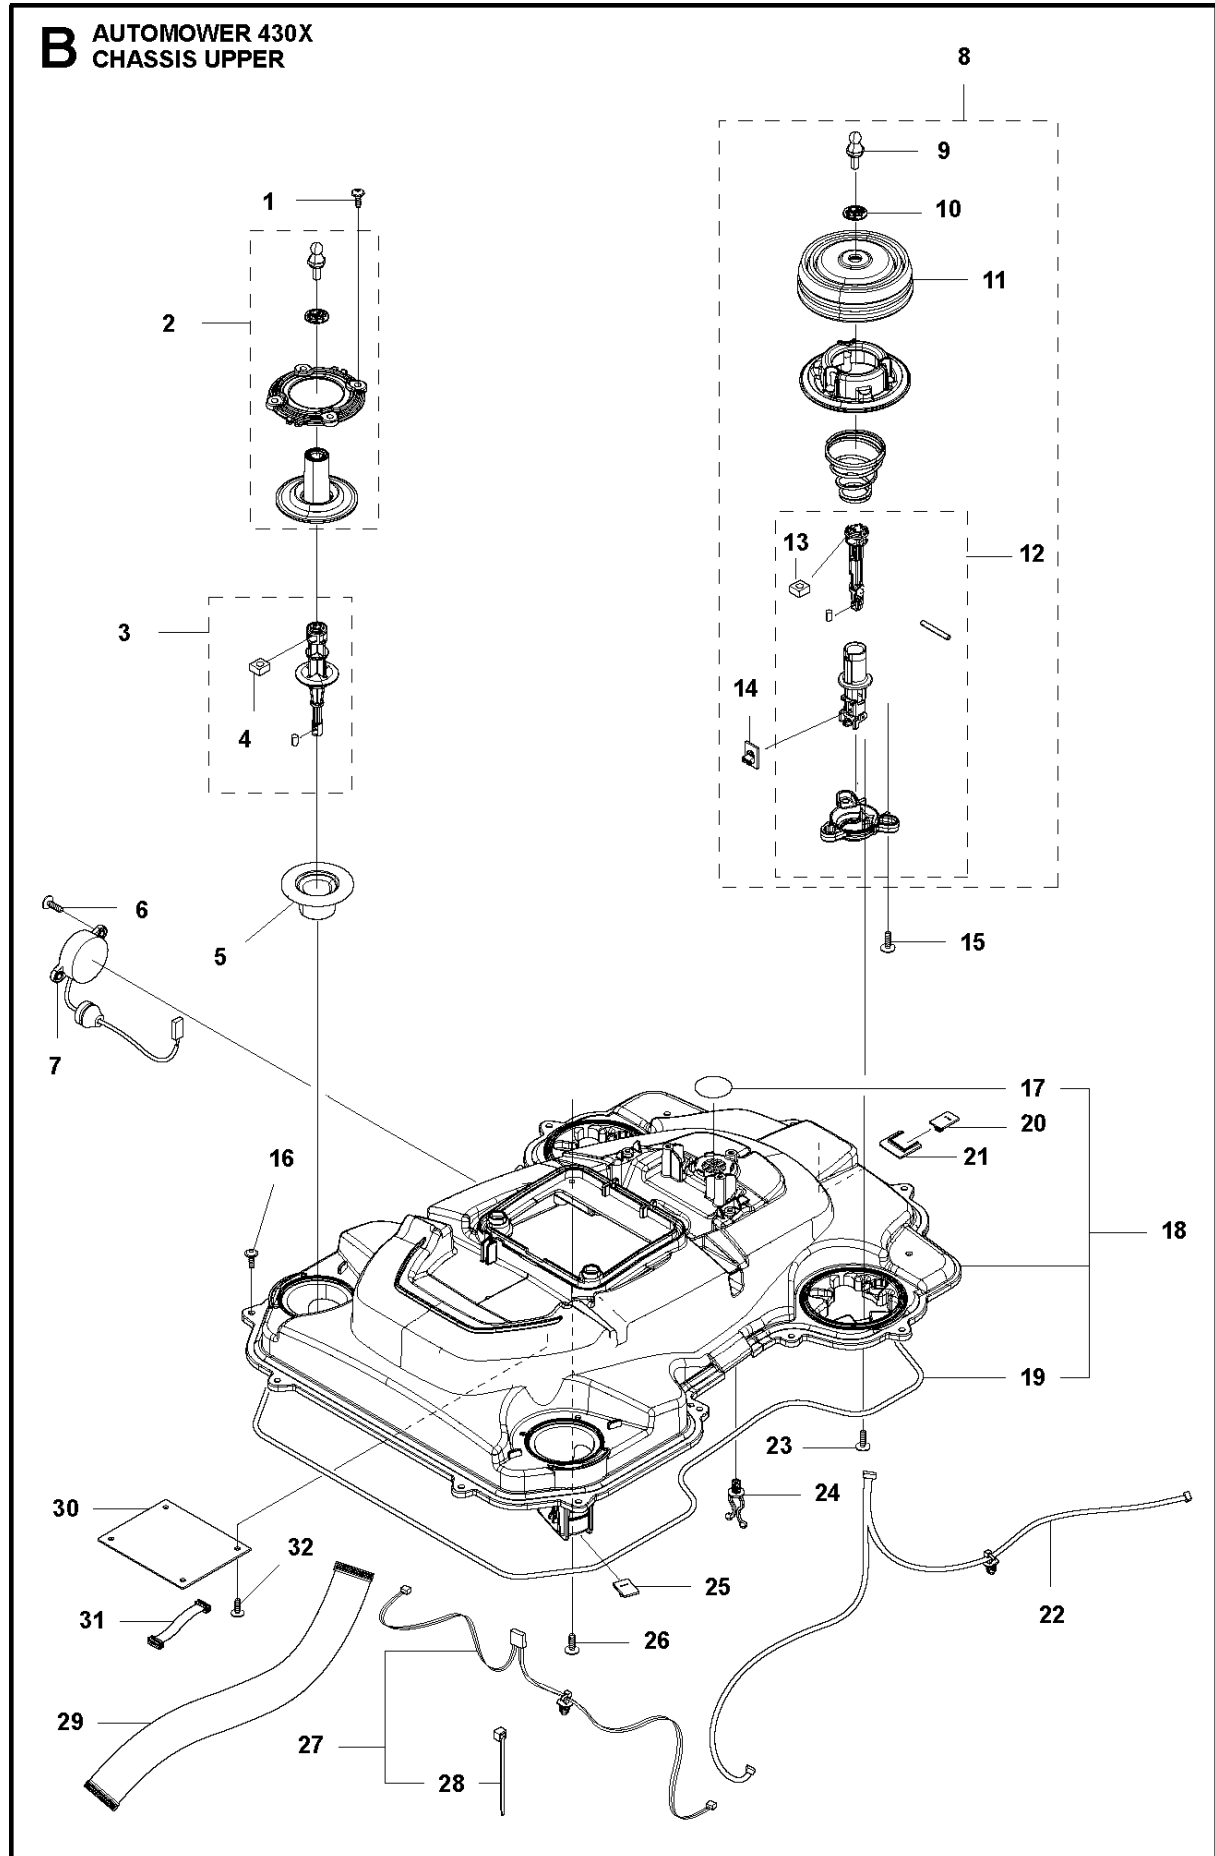

SPARE PARTS LIST

ROBOTIC LAWN MOWERS

AUTOMOWER 430X, 2019-

A AUTOMOWER 430X
COVER

COVER

AUTOMOWER 430X, 2019-

Ref	Part No	Description	Remark	QTY KIT
1	590 87 70-01	BODY KIT	Cover KIT Top Grey	1
1	590 87 70-02	BODY KIT	Cover KIT Top White	1
1	590 87 70-03	BODY KIT	Cover KIT Top Orange	1
2	501 06 51-01	WIRING ASSY		1
4	501 06 11-02	BODY ASSY		1
5	585 53 92-04	CABLE ASSY	Charging Plate Wiring	1
6	501 06 56-02	HOLDER ASSY	Holder ASSY	1
7	575 54 33-14	SCREW	Screw	1
8	587 42 35-01	DECAL		1
9	580 52 68-01	CAP	Cap	4
10	501 61 06-01	CLAMP	CLAMP	1
11	501 06 50-01	BUMPER ASSY		1
12	586 35 97-01	LABEL	Label Warning	1
13	574 45 01-01	SCREW ITPANT	Screw	10

C AUTOMOWER 430X
CENTER CONSOL

CENTER CONSOL

AUTOMOWER 430X, 2019-

Ref	Part No	Description	Remark	QTY KIT
1	588 79 75-02	COVER	Cover	1
2	579 45 85-01	HATCH	Hatch	1
3	579 45 81-01	BUTTON	Button	1
4	575 54 33-14	SCREW	Screw	2
5	501 06 58-01	HINGE KIT	Hinge KIT	1
6	575 54 33-14	SCREW	Screw	2
7	579 62 79-02	KEYBOARD	Keyboard	1
8	583 94 37-01	COVER KIT	Cover KIT	1
9	535 13 01-01	SPRING	Spring	2
10	574 87 47-06	SEALING STRIP	Sealing Strip (1 pcs, 5 mm)	1
11	574 48 03-02	SWITCH	Switch	1
12	501 06 60-01	LOCK KIT	Locking Plate KIT	1
13	575 54 33-14	SCREW	Screw	1
14	575 54 33-14	SCREW	Screw	1
15	575 54 33-14	SCREW	Screw	3
16	581 62 07-01	SUPPORT KIT	Support KIT	1
17	588 27 59-01	PRINTED CIRCUIT ASSY	Printed Circuit ASSY	1