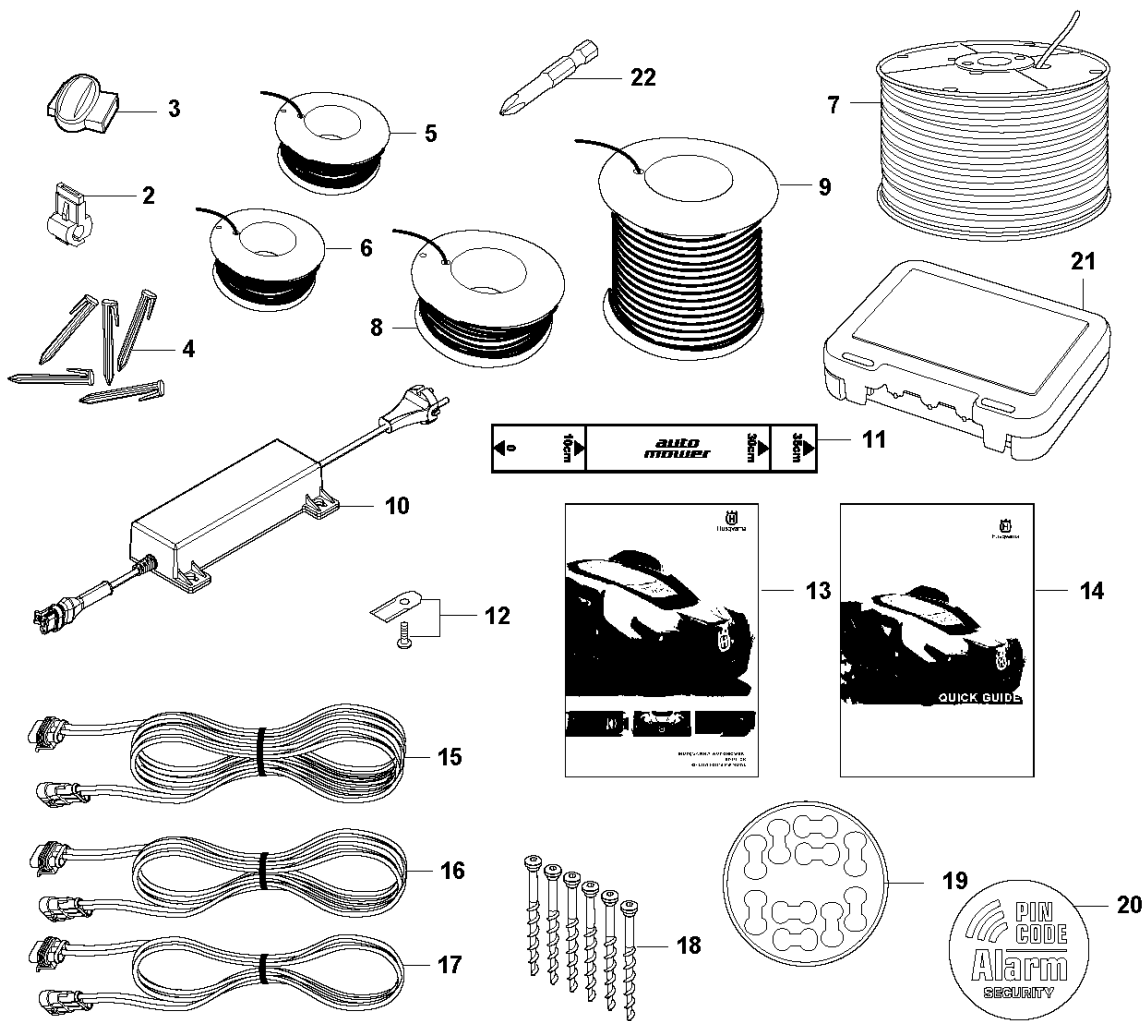

H AUTOMOWER 430X INSTALLATION ACCESSORIES

INSTALLATION ACCESSORIES

AUTOMOWER 430X, 2019-

Ref	Part No	Description	Remark	QTY KIT
1	967 62 36-01	INSTALLATION KIT	Installation KIT S: Wire (150 m), Staples (300 pcs), Connectors (3 pcs), Couplers (5 pcs)	1
1	967 62 36-02	INSTALLATION KIT	Installation KIT M: Wire (250 m), Staples (400 pcs), Connectors (3 pcs), Couplers (5 pcs)	1
1	967 62 36-03	INSTALLATION KIT	Installation KIT L: Wire (400 m), Staples (600 pcs), Connectors (5 pcs), Couplers (5 pcs)	1
2	535 12 90-01	CONNECTOR	Loop Wire Connector	1
2	535 12 90-02	CONNECTOR	Loop Wire Connector, Blister Pack, 100 pcs	1
2	577 86 48-01	CONNECTOR	Loop Wire Connectors, Blister Pack, 5pcs	1
3	501 98 02-01	COUPLER	Coupler	1
3	577 86 47-01	COUPLER	Couplers, Blister Pack, 5pcs	1
3	501 98 02-03	COUPLER	Couplers, 100 pcs	1
4	577 86 42-01	STAPLE	Staples, 85 mm, Blister Pack, 100 pcs	1
4	583 97 34-01	STAPLE	Staples, 85 mm, 100 pcs	1
5	577 86 43-02	WIRE	Wire Blister Pack, (50 m)	1
5	580 66 20-02	WIRE	Wire (150 m)	1
5	577 86 43-01	WIRE	Wire Blister Pack, (150 m)	1
6	580 66 20-01	WIRE	Wire (250 m)	1
7	593 29 77-01	WIRE	Wire Pro 300m	1
8	522 91 41-01	WIRE	Wire (500 m, ~3.4 mm)	1
9	580 66 20-04	WIRE	Wire (800 m)	1
10	590 94 15-01	POWER UNIT	Transformer (EU)	1
10	586 75 52-02	POWER UNIT	Transformer (UK/IRL)	1
10	590 94 15-03	POWER UNIT	Transformer (CH)	1
10	590 94 15-04	POWER UNIT	Transformer (US/CA)	1
10	586 75 52-05	POWER UNIT	Transformer (AU/NZ)	1
10	590 44 24-06	POWER UNIT	Transformer (JP)	1
11	544 17 75-01	MEASURING TAPE	Measuring Tape	1
12	577 86 46-03	BLADE SET	Long Life Safety Blades, Blister Pack, 9 pcs	1
12	577 60 65-05	BLADE SET	Long Life Safety Blades, 45 pcs	1
12	577 60 66-04	BLADE SET	Long Life Safety Blades, 300 pcs	1
13	115875801	TBD	Operator's Manual, Swedish	1
13	115875806	TBD	Operator's Manual, Danish	1
13	115875811	TBD	Operator's Manual, Finnish	1
13	115875821	TBD	Operator's Manual, Norwegian	1
13	115875826	TBD	Operator's Manual, English	1
13	115875831	TBD	Operator's Manual, French	1
13	115875832	TBD	Operator's Manual, French (Canada)	1
13	115875836	TBD	Operator's Manual, Dutch	1
13	115875841	TBD	Operator's Manual, Italian	1
13	115875846	TBD	Operator's Manual, Spanish	1
13	115875851	TBD	Operator's Manual, German	1
13	115875856	TBD	Operator's Manual, Russian	1
13	115875858	TBD	Operator's Manual, Hungarian	1
13	115875859	TBD	Operator's Manual, Portuguese	1
13	115875861	TBD	Operator's Manual, Polish	1
13	115875862	TBD	Operator's Manual, Romanian	1