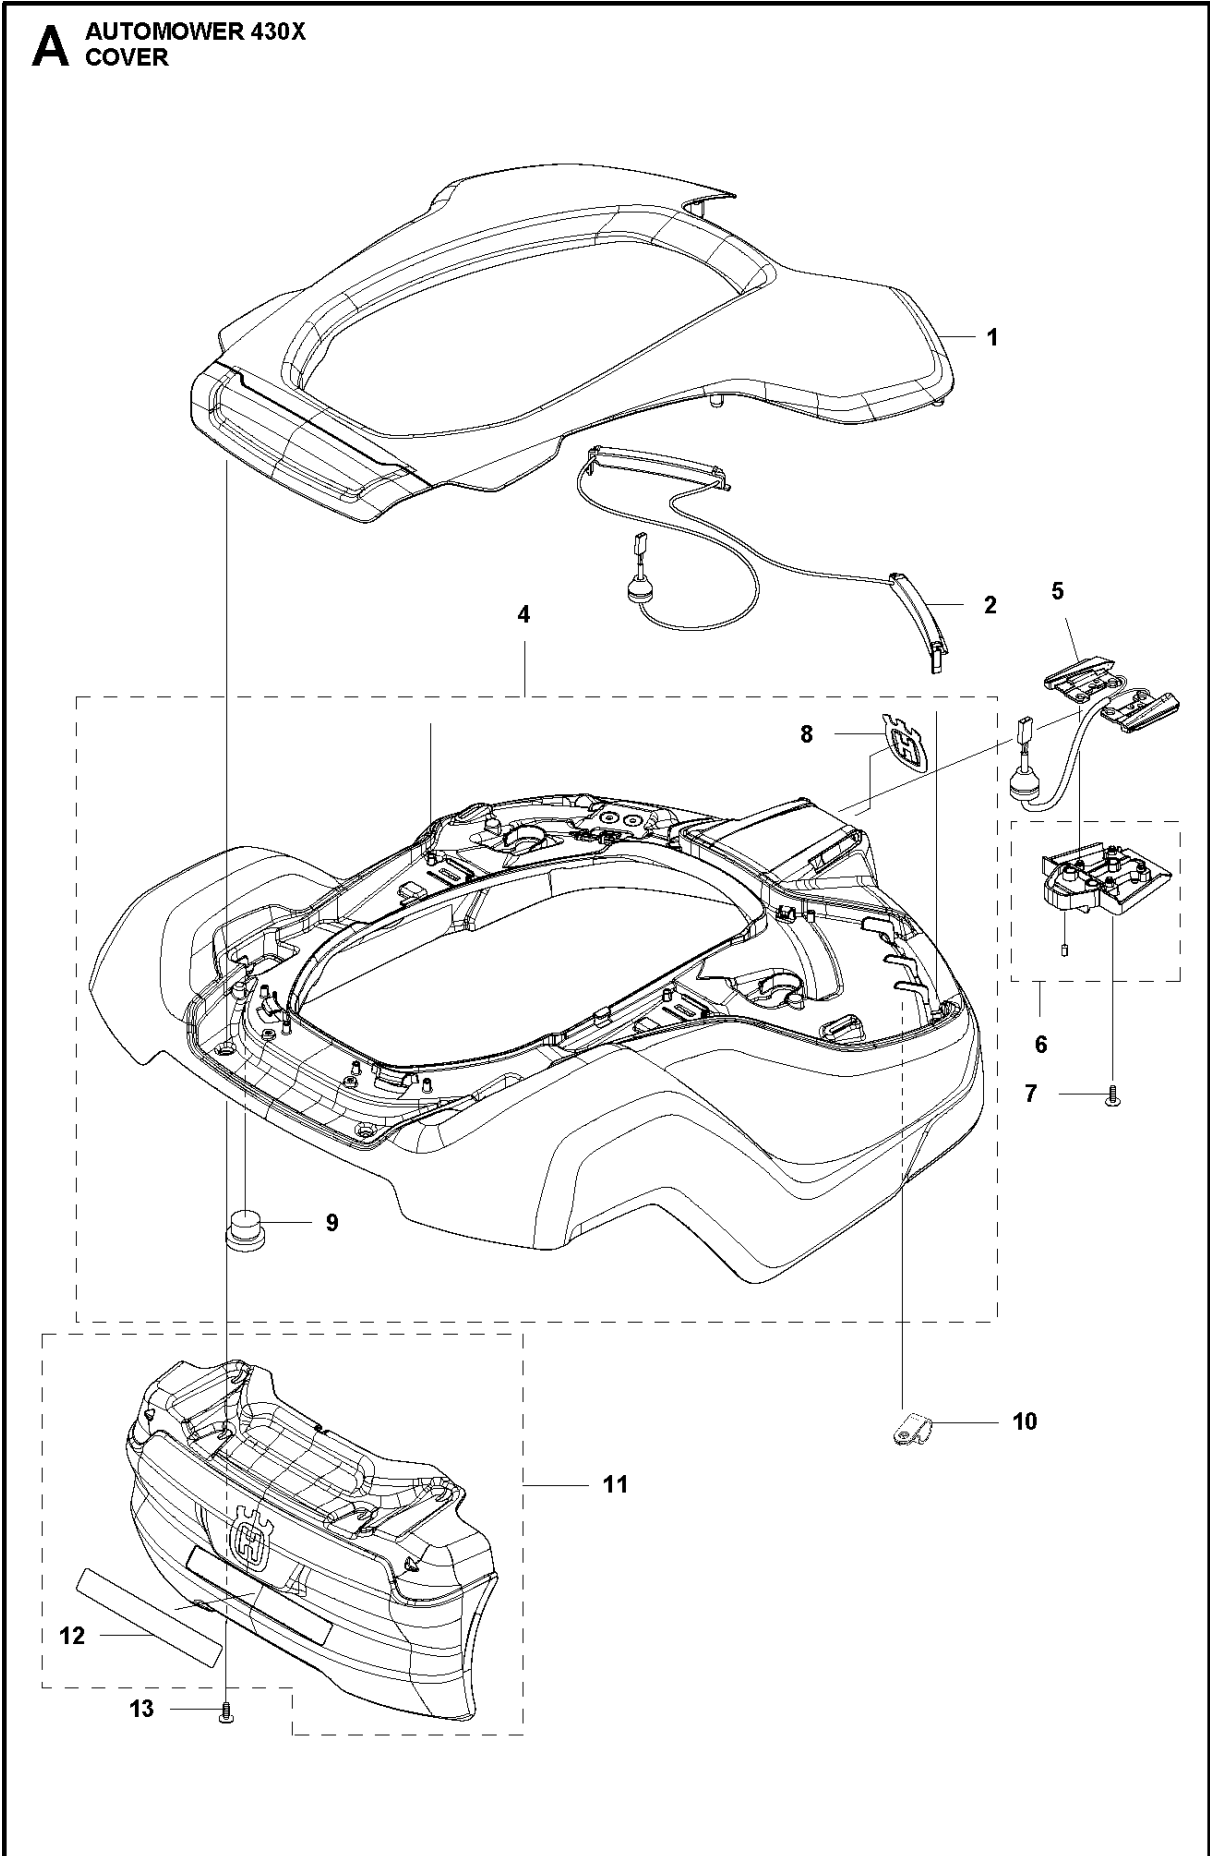

SPARE PARTS LIST

ROBOTIC LAWN MOWERS

AUTOMOWER 430X, 2019-

A AUTOMOWER 430X
COVER

COVER

AUTOMOWER 430X, 2019-

Ref	Part No	Description	Remark	QTY KIT
1	590 87 70-01	BODY KIT	Cover KIT Top Grey	1
1	590 87 70-02	BODY KIT	Cover KIT Top White	1
1	590 87 70-03	BODY KIT	Cover KIT Top Orange	1
2	501 06 51-01	WIRING ASSY		1
4	501 06 11-02	BODY ASSY		1
5	585 53 92-04	CABLE ASSY	Charging Plate Wiring	1
6	501 06 56-02	HOLDER ASSY	Holder ASSY	1
7	575 54 33-14	SCREW	Screw	1
8	587 42 35-01	DECAL		1
9	580 52 68-01	CAP	Cap	4
10	501 61 06-01	CLAMP	CLAMP	1
11	501 06 50-01	BUMPER ASSY		1
12	586 35 97-01	LABEL	Label Warning	1
13	574 45 01-01	SCREW ITPANT	Screw	10

C AUTOMOWER 430X
CENTER CONSOL

CENTER CONSOL

AUTOMOWER 430X, 2019-

Ref	Part No	Description	Remark	QTY KIT
1	588 79 75-02	COVER	Cover	1
2	579 45 85-01	HATCH	Hatch	1
3	579 45 81-01	BUTTON	Button	1
4	575 54 33-14	SCREW	Screw	2
5	501 06 58-01	HINGE KIT	Hinge KIT	1
6	575 54 33-14	SCREW	Screw	2
7	579 62 79-02	KEYBOARD	Keyboard	1
8	583 94 37-01	COVER KIT	Cover KIT	1
9	535 13 01-01	SPRING	Spring	2
10	574 87 47-06	SEALING STRIP	Sealing Strip (1 pcs, 5 mm)	1
11	574 48 03-02	SWITCH	Switch	1
12	501 06 60-01	LOCK KIT	Locking Plate KIT	1
13	575 54 33-14	SCREW	Screw	1
14	575 54 33-14	SCREW	Screw	1
15	575 54 33-14	SCREW	Screw	3
16	581 62 07-01	SUPPORT KIT	Support KIT	1
17	588 27 59-01	PRINTED CIRCUIT ASSY	Printed Circuit ASSY	1