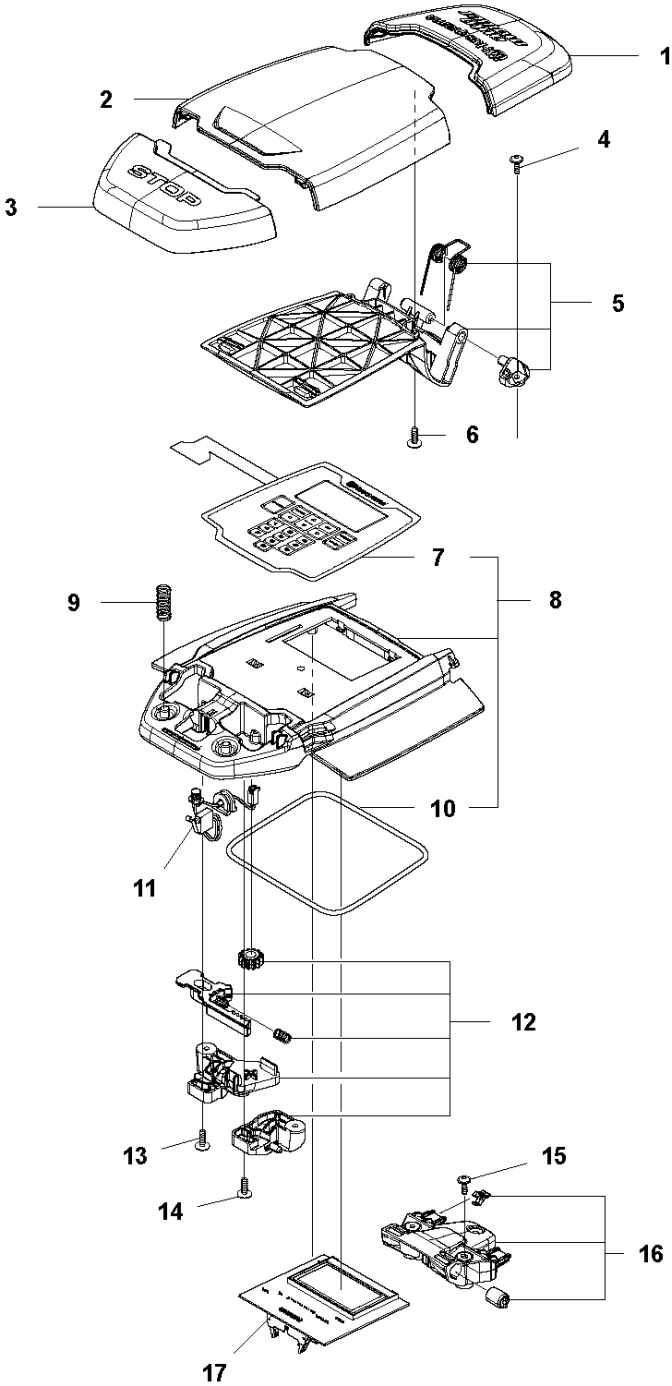

SPARE PARTS LIST

ROBOTIC LAWN MOWERS

AUTOMOWER 430X, 2019-

A AUTOMOWER 430X
COVER

COVER

AUTOMOWER 430X, 2019-

Ref	Part No	Description	Remark	QTY KIT
1	590 87 70-01	BODY KIT	Cover KIT Top Grey	1
1	590 87 70-02	BODY KIT	Cover KIT Top White	1
1	590 87 70-03	BODY KIT	Cover KIT Top Orange	1
2	501 06 51-01	WIRING ASSY		1
4	501 06 11-02	BODY ASSY		1
5	585 53 92-04	CABLE ASSY	Charging Plate Wiring	1
6	501 06 56-02	HOLDER ASSY	Holder ASSY	1
7	575 54 33-14	SCREW	Screw	1
8	587 42 35-01	DECAL		1
9	580 52 68-01	CAP	Cap	4
10	501 61 06-01	CLAMP	CLAMP	1
11	501 06 50-01	BUMPER ASSY		1
12	586 35 97-01	LABEL	Label Warning	1
13	574 45 01-01	SCREW ITPANT	Screw	10

C AUTOMOWER 430X
CENTER CONSOL

CENTER CONSOL

AUTOMOWER 430X, 2019-

Ref	Part No	Description	Remark	QTY KIT
1	588 79 75-02	COVER	Cover	1
2	579 45 85-01	HATCH	Hatch	1
3	579 45 81-01	BUTTON	Button	1
4	575 54 33-14	SCREW	Screw	2
5	501 06 58-01	HINGE KIT	Hinge KIT	1
6	575 54 33-14	SCREW	Screw	2
7	579 62 79-02	KEYBOARD	Keyboard	1
8	583 94 37-01	COVER KIT	Cover KIT	1
9	535 13 01-01	SPRING	Spring	2
10	574 87 47-06	SEALING STRIP	Sealing Strip (1 pcs, 5 mm)	1
11	574 48 03-02	SWITCH	Switch	1
12	501 06 60-01	LOCK KIT	Locking Plate KIT	1
13	575 54 33-14	SCREW	Screw	1
14	575 54 33-14	SCREW	Screw	1
15	575 54 33-14	SCREW	Screw	3
16	581 62 07-01	SUPPORT KIT	Support KIT	1
17	588 27 59-01	PRINTED CIRCUIT ASSY	Printed Circuit ASSY	1