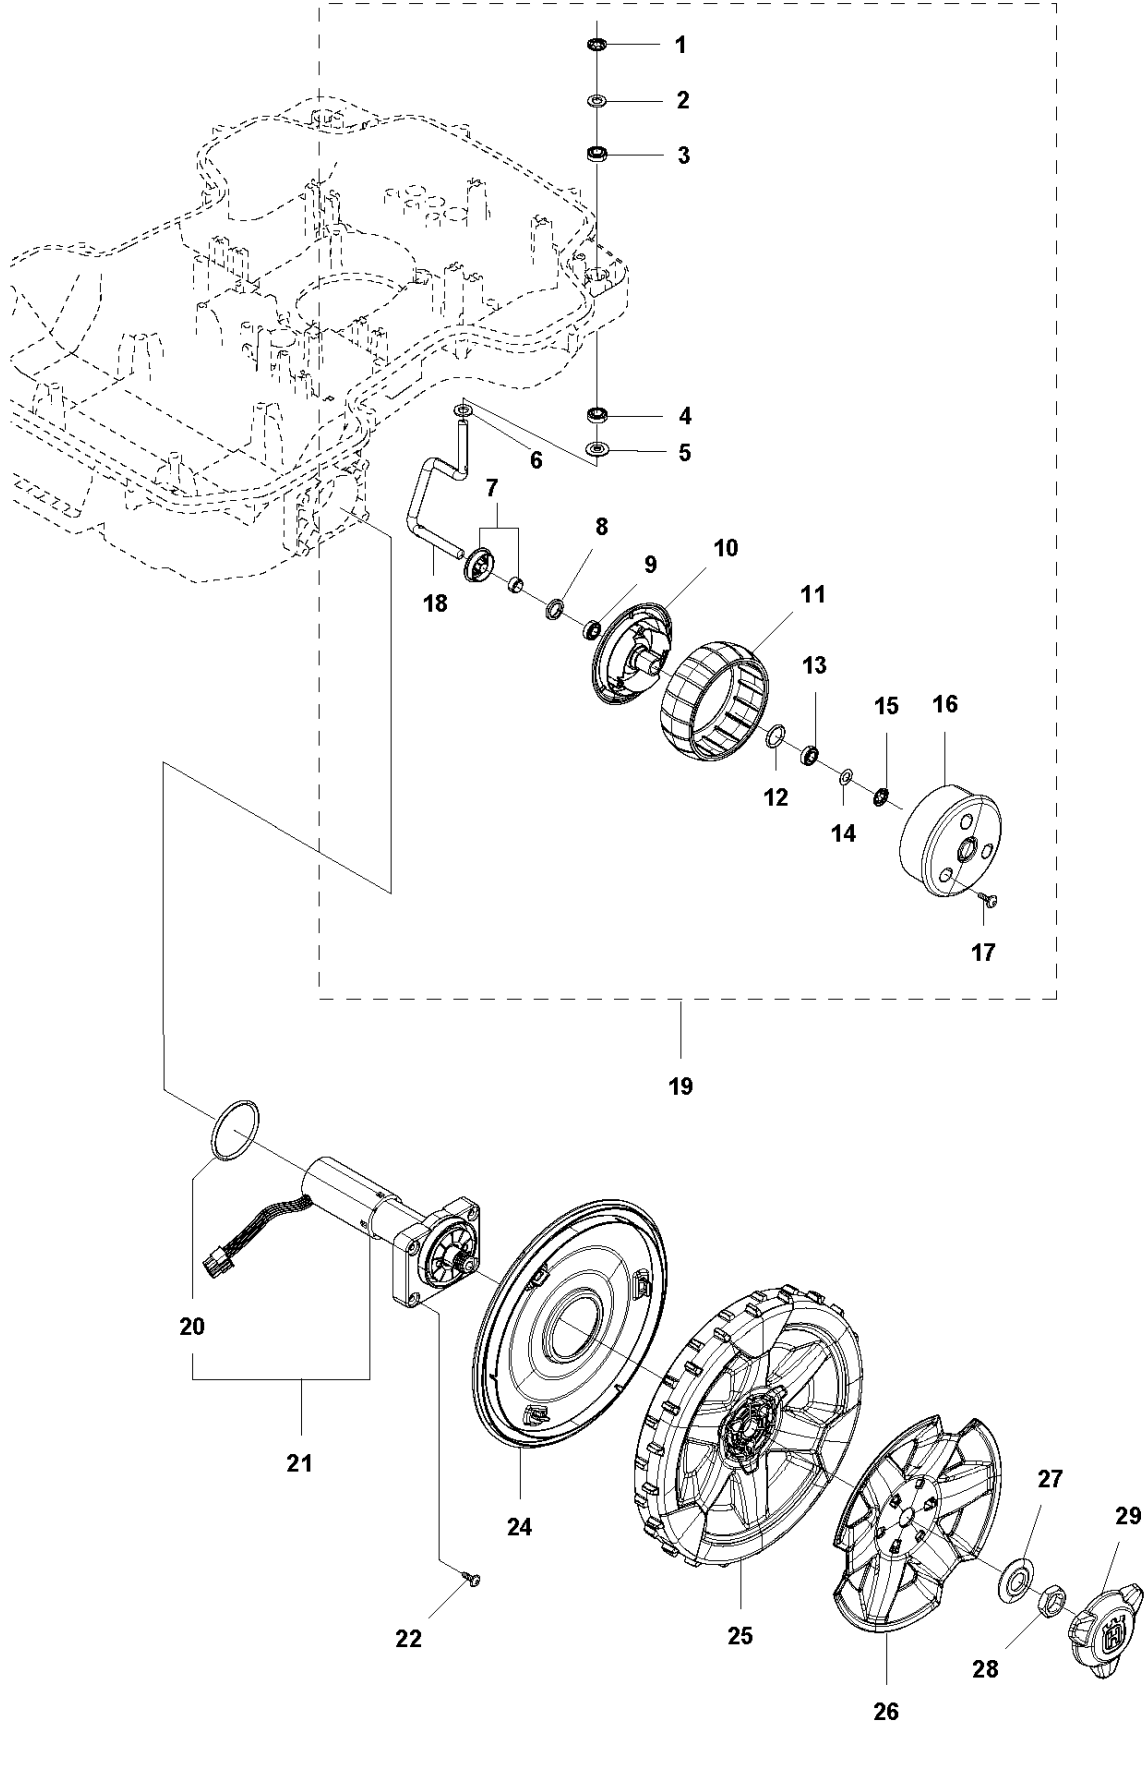

E AUTOMOWER 430X
WHEELS & TIRES

WHEELS & TIRES

AUTOMOWER 430X, 2019-

Ref	Part No	Description	Remark	QTY KIT
1	576 01 93-02	LOCKWASHER	Lock Washer	2
2	580 76 46-01	WASHER	Washer	2
3	580 60 51-01	BALL BEARING	Ball Bearing	2
4	580 60 51-01	BALL BEARING	Ball Bearing	2
5	535 08 78-03	WASHER	Washer	2
6	580 76 46-01	WASHER	Washer	2
7	581 62 15-01	SHIELD KIT	Shield KIT	2
8	580 48 71-01	SEALING	Sealing	2
9	580 60 51-01	BALL BEARING	Ball Bearing	2
10	579 45 71-01	WHEEL	Wheel Inside	2
11	574 44 98-01	WHEEL	Tire	2
12	580 44 51-01	O-RING	O-ring	2
13	580 60 51-01	BALL BEARING	Ball Bearing	2
14	580 76 46-01	WASHER	Washer	2
15	576 01 93-02	LOCKWASHER	Lock Washer	2
16	579 45 72-01	WHEEL	Wheel Outside	2
17	575 54 33-14	SCREW	Screw	6
18	580 33 61-01	SPINDLE	Spindle	2
19	581 62 14-01	WHEEL KIT	Front Wheel KIT	2
20	580 44 39-02	O-RING	O-ring	2
21	581 62 13-04	MOTOR KIT	Wheel Motor ASSY	2
22	574 45 01-01	SCREW IXPANT	Screw	8
24	582 27 60-01	COVER	Cover	2
25	582 27 25-02	WHEEL	Rear Wheel	2
26	579 50 57-01	WHEEL COVER	Wheel Cover	2
27	586 21 06-01	WASHER	Spring Washer	2
28	731 43 24-01	HEXAGON THIN NUT	Thin Nut	2
29	579 50 55-02	HUB CAP	Hub Cap	2