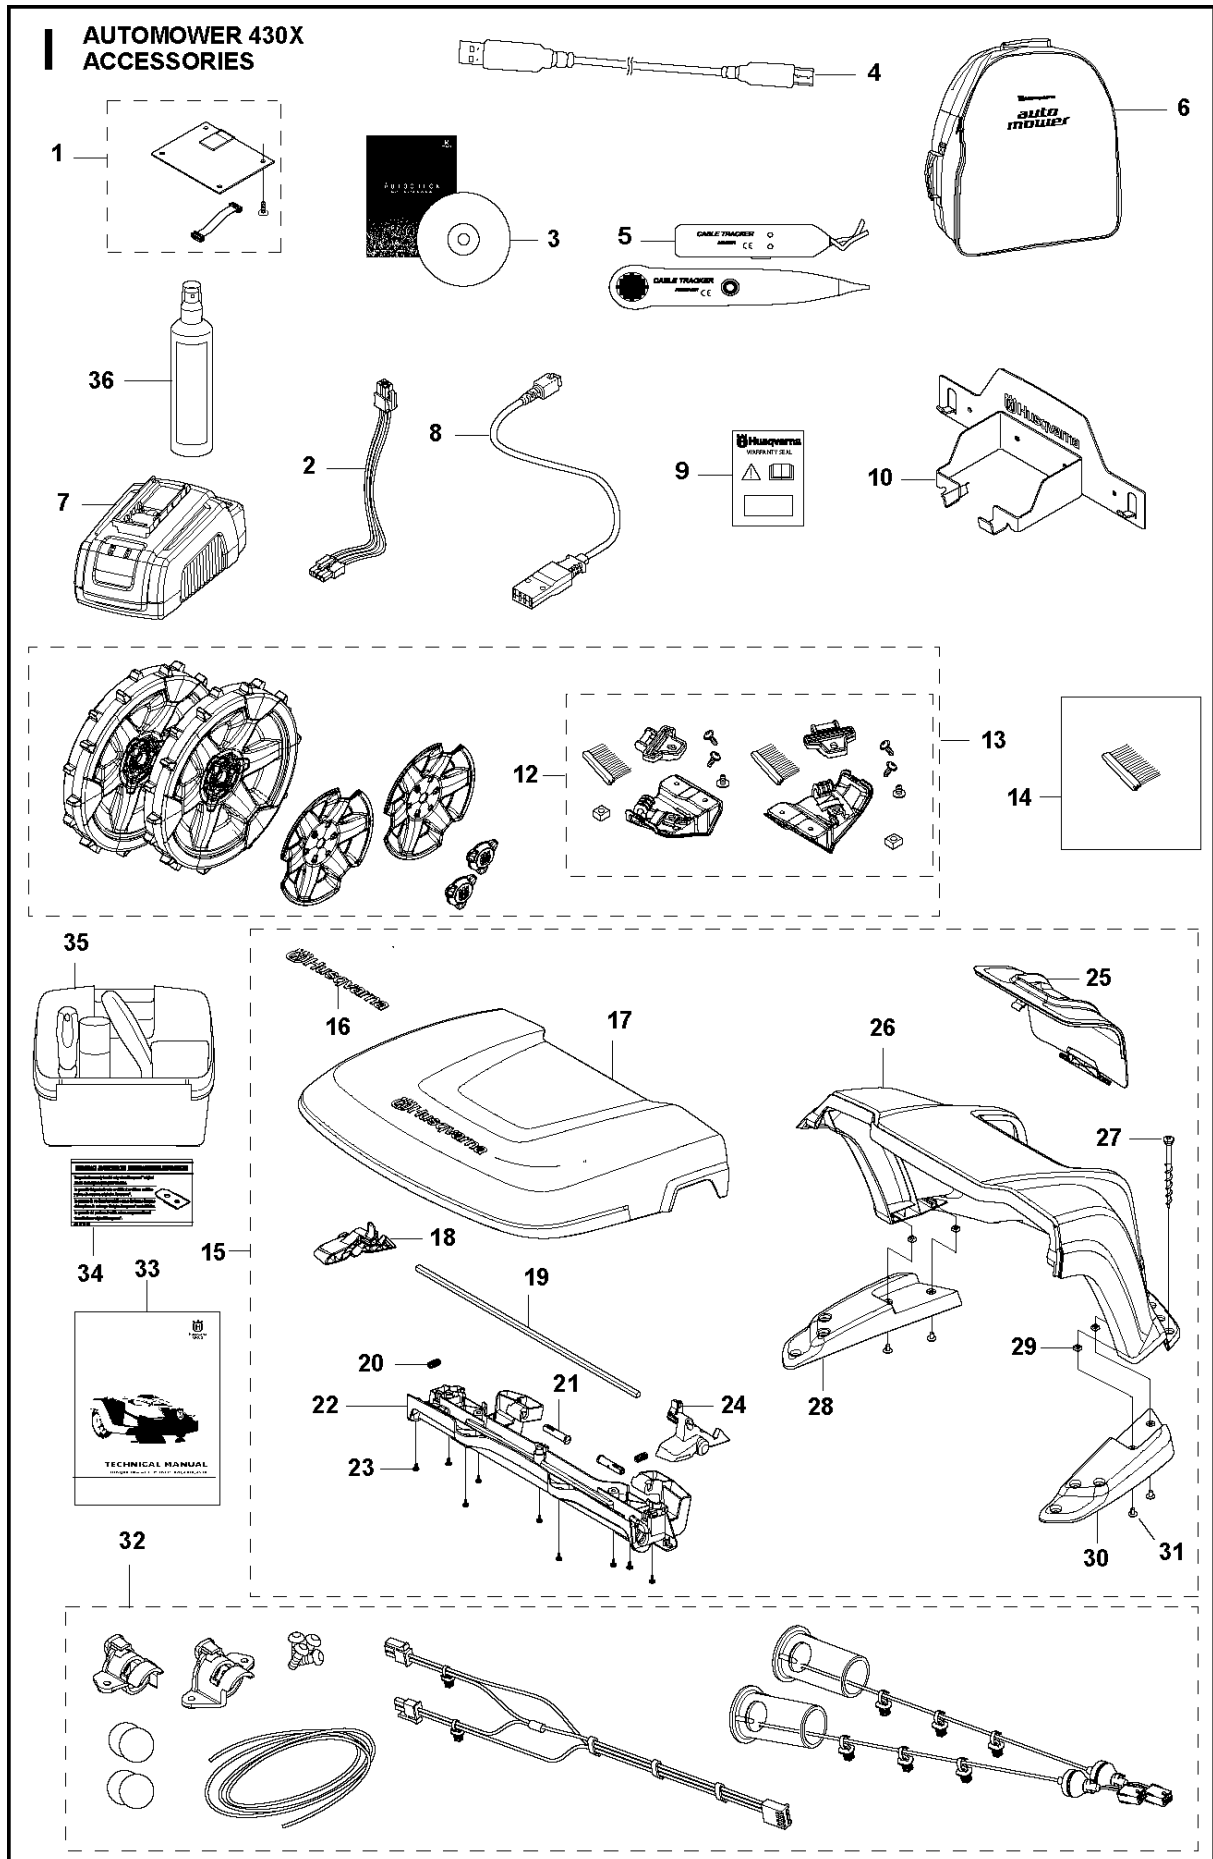

ACCESSORIES

AUTOMOWER 430X, 2020-

Ref	Part No	Description	Remark	QTY KIT
1	586 66 23-05	GPS MODULE	Automower Connect KIT	1
2	591 20 36-01	WIRING ASSY		1
3	577 85 81-03	DVD	DVD Autocheck EXP	1
4	577 51 81-02	CABLE	Service Cable (USB)	1
5	577 60 68-01	TEST EQUIPMENT	Interruption Detector	1
6	522 91 67-01	BAG	Bag	1
7	588 40 84-01	CHARGER	Quick Charger with Battery Test	1
8	588 20 26-01	CABLE ASSY	Cable Quick Charger	1
9	580 68 95-02	LABEL	Warranty Seal 1pcs	1
10	585 01 97-02	WALL HANGER	Wall Hanger	1
12	581 90 31-02	BRUSH KIT	Brush KIT incl Brush, 6 pcs	1
13	581 88 97-02	WHEEL KIT	Rear Wheel KIT incl. Brush KIT	1
14	581 98 20-02	BRUSH KIT	Brush, 6pcs	1
15	585 01 94-01	HOUSING	House KIT	1
16	577 46 90-01	DECAL	Decal	1
17	586 88 58-01	KIT	Cover Lid	1
18	585 32 40-02	HANDLE	Handle Left	1
19	585 32 41-01	ROD	Steel Rod	1
20	580 51 14-01	SPRING	Spring	2
21	585 34 15-01	HINGE PIN	Hinge Pin	2
22	585 34 16-01	BEAM	Beam	1
23	575 54 33-14	SCREW	Screw	9
24	585 32 40-01	HANDLE	Handle Right	1
25	585 32 36-01	HATCH	Hatch	1
26	585 32 34-01	COVER	Cover Base	1
27	575 23 86-01	SCREW KIT	Screw KIT, 6 pcs	1
28	585 32 38-02	SUPPORT	Support Base Left	1
29	503 22 66-01	SQUARE NUT	Square Nut	4
30	585 32 38-01	SUPPORT	Support Base Right	1
31	535 12 93-03	SCREW IHPANM	Screw	4
32	581 91 25-02	HEAD LIGHTS	Head Lights KIT	1
33	115 81 90-01	WORKSHOP MANUAL	Technical Handbook -420, 430X, 450X Swedish	1
33	115 81 90-06	WORKSHOP MANUAL	Technical Handbook -420, 430X, 450X Danish	1
33	115 81 90-11	WORKSHOP MANUAL	Technical Handbook -420, 430X, 450X Finnish	1
33	115 81 90-21	WORKSHOP MANUAL	Technical Handbook -420, 430X, 450X Norwegian	1
33	115 81 90-26	WORKSHOP MANUAL	Technical Handbook -420, 430X, 450X English	1
33	115 81 90-31	WORKSHOP MANUAL	Technical Handbook -420, 430X, 450X French	1
33	115 81 90-36	WORKSHOP MANUAL	Technical Handbook -420, 430X, 450X Dutch	1
33	115 81 90-41	WORKSHOP MANUAL	Technical Handbook -420, 430X, 450X Italian	1
33	115 81 90-46	WORKSHOP MANUAL	Technical Handbook -420, 430X, 450X Spanish	1
33	115 81 90-51	WORKSHOP MANUAL	Technical Handbook -420, 430X, 450X German	1
33	115819056	TBD	Technical Handbook -420, 430X, 450X Russian	1
33	115819058	TBD	Technical Handbook -420, 430X, 450X Hungarian	1
33	115819059	TBD	Technical Handbook -420, 430X, 450X Portuguese	1
33	115819061	TBD	Technical Handbook -420, 430X, 450X Polish	1
33	115819062	TBD	Technical Handbook -420, 430X, 450X Romanian	1
33	115819063	TBD	Technical Handbook -420, 430X, 450X Estonian	1
33	115819064	TBD	Technical Handbook -420, 430X, 450X Latvian	1