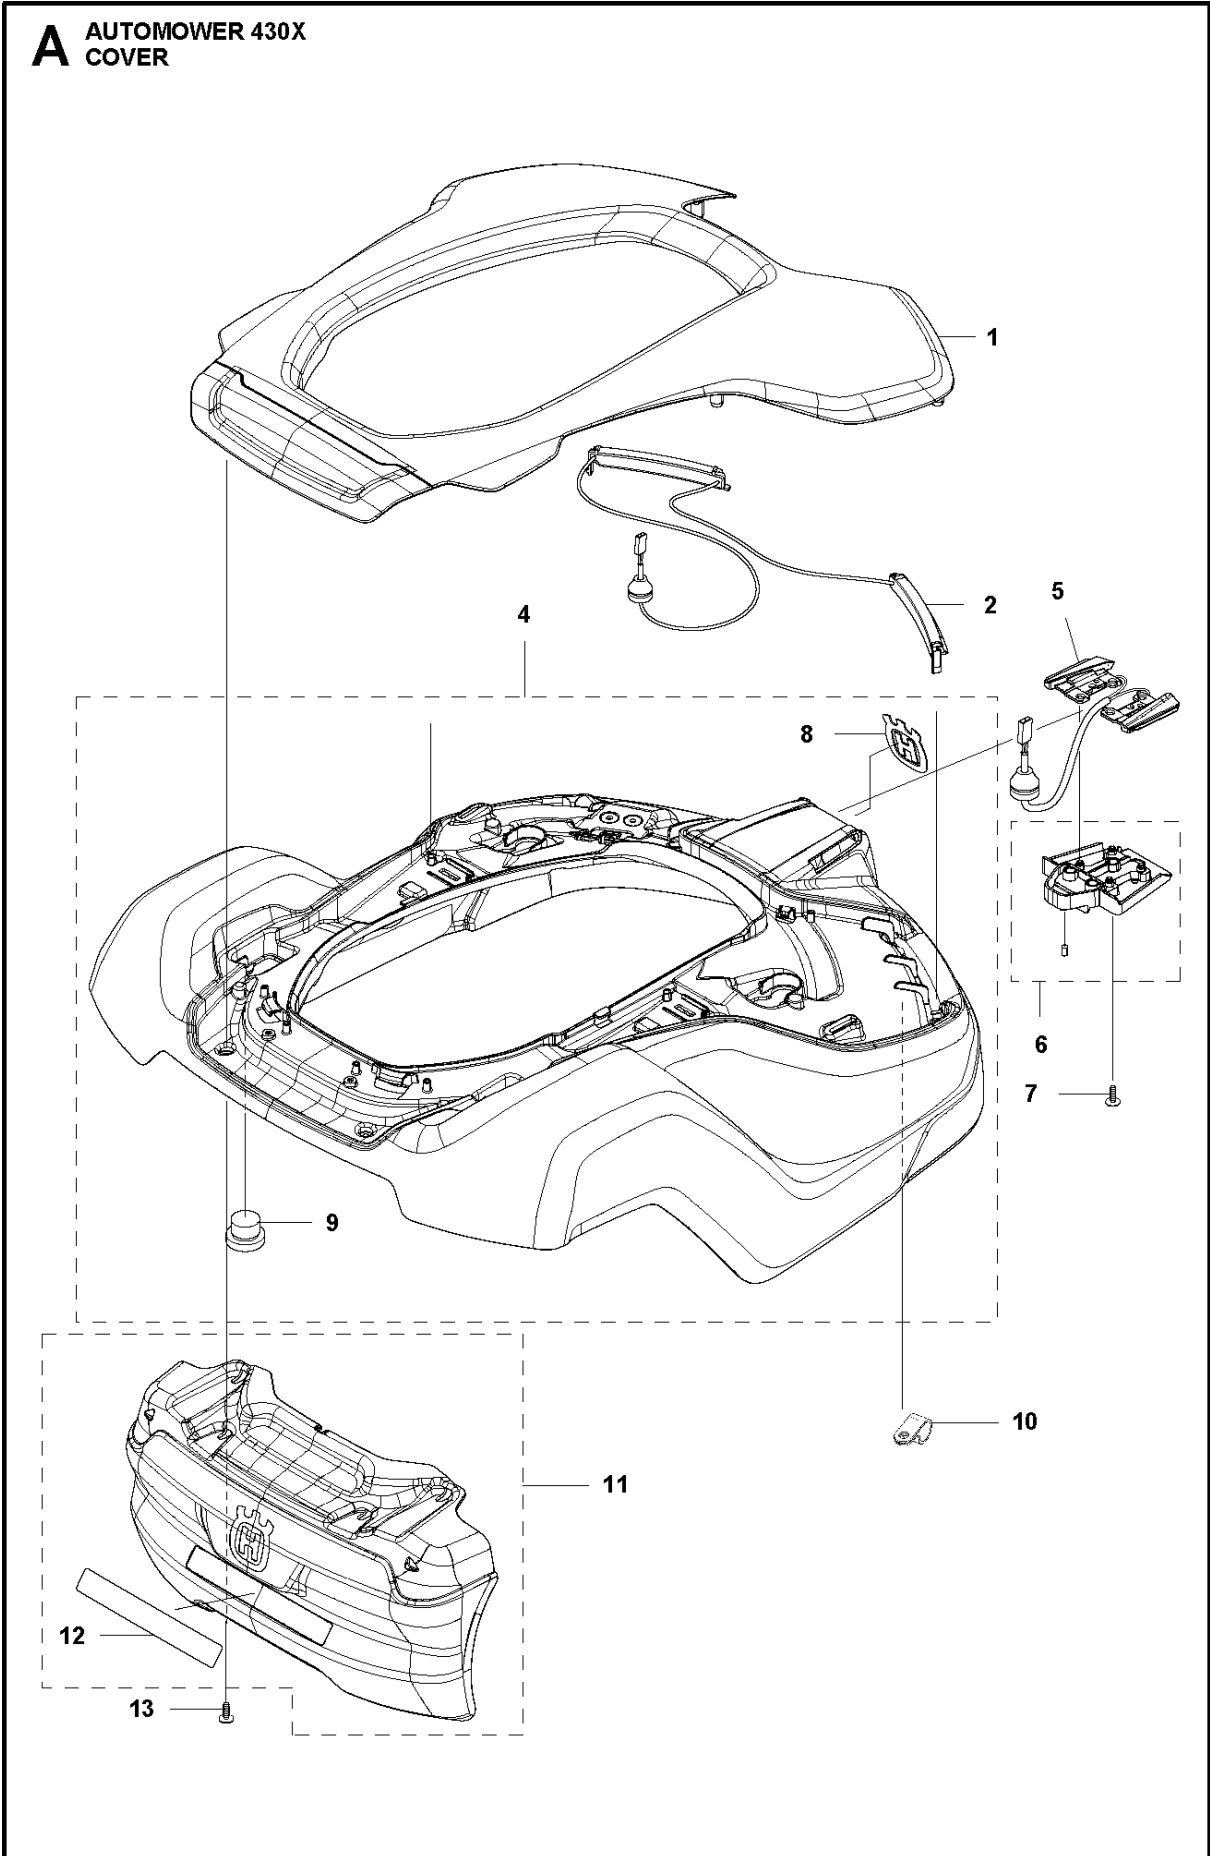

SPARE PARTS LIST

ROBOTIC LAWN MOWERS

AUTOMOWER 430X, 2020-

A AUTOMOWER 430X
COVER

COVER

AUTOMOWER 430X, 2020-

Ref	Part No	Description	Remark	QTY KIT
1	590 87 70-01	BODY KIT	Cover KIT Top Grey	1
1	590 87 70-02	BODY KIT	Cover KIT Top White	1
1	590 87 70-03	BODY KIT	Cover KIT Top Orange	1
2	501 06 51-01	WIRING ASSY		1
4	501 06 11-02	BODY ASSY		1
5	585 53 92-04	CABLE ASSY	Charging Plate Wiring	1
6	501 06 56-02	HOLDER ASSY	Holder ASSY	1
7	575 54 33-14	SCREW	Screw	1
8	587 42 35-01	DECAL		1
9	580 52 68-01	CAP	Cap	4
10	501 61 06-01	CLAMP	CLAMP	1
11	501 06 50-01	BUMPER ASSY		1
12	586 35 97-01	LABEL	Label Warning	1
13	574 45 01-01	SCREW ITPANT	Screw	10

C AUTOMOWER 430X
CENTER CONSOL

CENTER CONSOL

AUTOMOWER 430X, 2020-

Ref	Part No	Description	Remark	QTY KIT
1	588 79 75-03	COVER	Cover	1
2	579 45 85-03	HATCH	Hatch	1
3	579 45 81-01	BUTTON	Button	1
4	575 54 33-14	SCREW	Screw	2
5	501 06 58-01	HINGE KIT	Hinge KIT	1
6	575 54 33-14	SCREW	Screw	2
7	579 62 79-02	KEYBOARD	Keyboard	1
8	583 94 37-02	COVER KIT	Cover KIT	1
9	535 13 01-01	SPRING	Spring	2
10	574 87 47-06	SEALING STRIP	Sealing Strip (1 pcs, 5 mm)	1
11	574 48 03-02	SWITCH	Switch	1
12	501 06 60-01	LOCK KIT	Locking Plate KIT	1
13	575 54 33-14	SCREW	Screw	1
14	575 54 33-14	SCREW	Screw	1
15	575 54 33-14	SCREW	Screw	3
16	581 62 07-01	SUPPORT KIT	Support KIT	1
17	588 27 59-01	PRINTED CIRCUIT ASSY	Printed Circuit ASSY	1