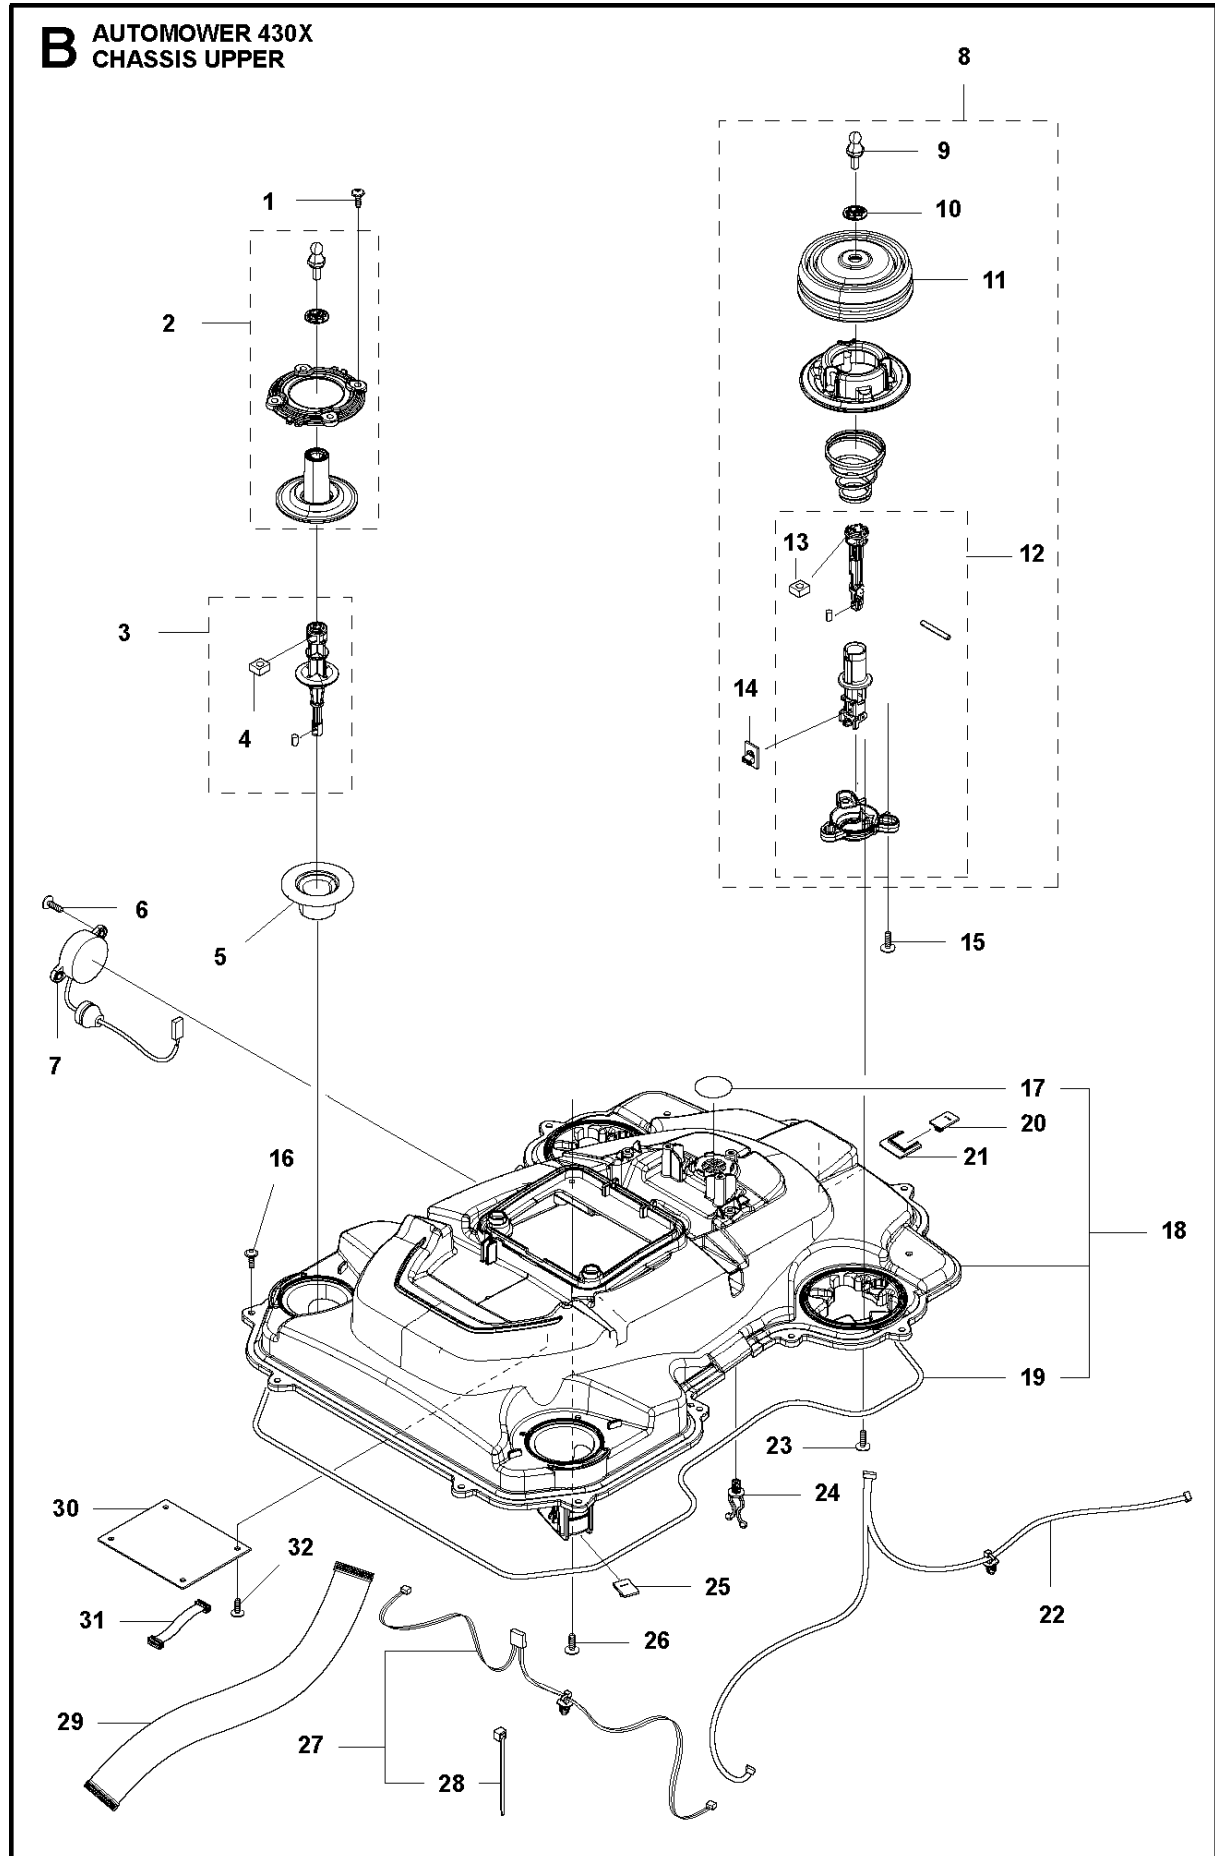

SPARE PARTS LIST

ROBOTIC LAWN MOWERS

AUTOMOWER 430X, 2020-

A AUTOMOWER 430X
COVER

COVER

AUTOMOWER 430X, 2020-

Ref	Part No	Description	Remark	QTY KIT
1	590 87 70-01	BODY KIT	Cover KIT Top Grey	1
1	590 87 70-02	BODY KIT	Cover KIT Top White	1
1	590 87 70-03	BODY KIT	Cover KIT Top Orange	1
2	501 06 51-01	WIRING ASSY		1
4	501 06 11-02	BODY ASSY		1
5	585 53 92-04	CABLE ASSY	Charging Plate Wiring	1
6	501 06 56-02	HOLDER ASSY	Holder ASSY	1
7	575 54 33-14	SCREW	Screw	1
8	587 42 35-01	DECAL		1
9	580 52 68-01	CAP	Cap	4
10	501 61 06-01	CLAMP	CLAMP	1
11	501 06 50-01	BUMPER ASSY		1
12	586 35 97-01	LABEL	Label Warning	1
13	574 45 01-01	SCREW ITPANT	Screw	10

C AUTOMOWER 430X
CENTER CONSOL

CENTER CONSOL

AUTOMOWER 430X, 2020-

Ref	Part No	Description	Remark	QTY KIT
1	588 79 75-03	COVER	Cover	1
2	579 45 85-03	HATCH	Hatch	1
3	579 45 81-01	BUTTON	Button	1
4	575 54 33-14	SCREW	Screw	2
5	501 06 58-01	HINGE KIT	Hinge KIT	1
6	575 54 33-14	SCREW	Screw	2
7	579 62 79-02	KEYBOARD	Keyboard	1
8	583 94 37-02	COVER KIT	Cover KIT	1
9	535 13 01-01	SPRING	Spring	2
10	574 87 47-06	SEALING STRIP	Sealing Strip (1 pcs, 5 mm)	1
11	574 48 03-02	SWITCH	Switch	1
12	501 06 60-01	LOCK KIT	Locking Plate KIT	1
13	575 54 33-14	SCREW	Screw	1
14	575 54 33-14	SCREW	Screw	1
15	575 54 33-14	SCREW	Screw	3
16	581 62 07-01	SUPPORT KIT	Support KIT	1
17	588 27 59-01	PRINTED CIRCUIT ASSY	Printed Circuit ASSY	1