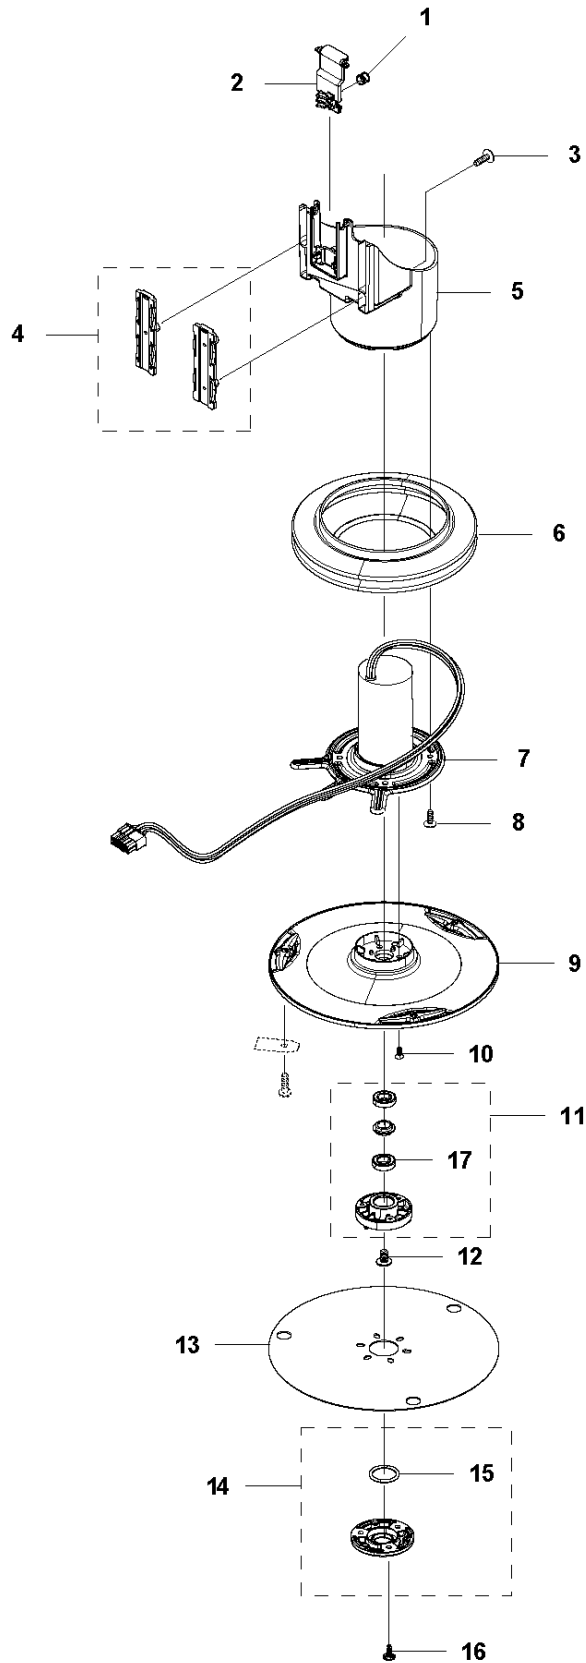

F AUTOMOWER 430X
BLADE MOTOR & CUTTING EQUIPMENT

BLADE MOTOR & CUTTING EQUIPMENT

AUTOMOWER 430X, 2020-

Ref	Part No	Description	Remark	QTY	KIT
1	580 62 44-01	SPRING	Spring	1	
2	579 56 46-01	LINK	Link	1	
3	575 54 33-14	SCREW	Screw	3	
4	581 62 18-01	BEARING KIT	Bearing KIT	1	
5	579 56 45-01	HOUSING	Housing	1	
6	579 66 64-03	BELLOWS	Bellows	1	
7	587 38 14-01	MOTOR ASSY	Cutting Motor ASSY	1	
8	575 54 33-14	SCREW	Screw	4	
9	598 81 44-01	CUTTING DISC	Cutting Disc	1	
10	535 13 05-02	SCREW	Screw	3	
11	588 42 17-02	BEARING HOUSING ASSY	Bearing Housing ASSY	1	
12	535 07 60-01	SCREW	Screw	1	
13	597 44 98-01	SKID PLATE	Skid Plate	1	
14	587 44 96-01	COVER KIT	Bearing Cover ASSY	1	
15	585 29 75-01	O-RING	O-Ring	1	
16	575 54 33-14	SCREW	Screw	3	
17	535 07 57-03	BALL BEARING		1	11
17	593 08 08-01	BALL BEARING	Tube 50 pcs	1