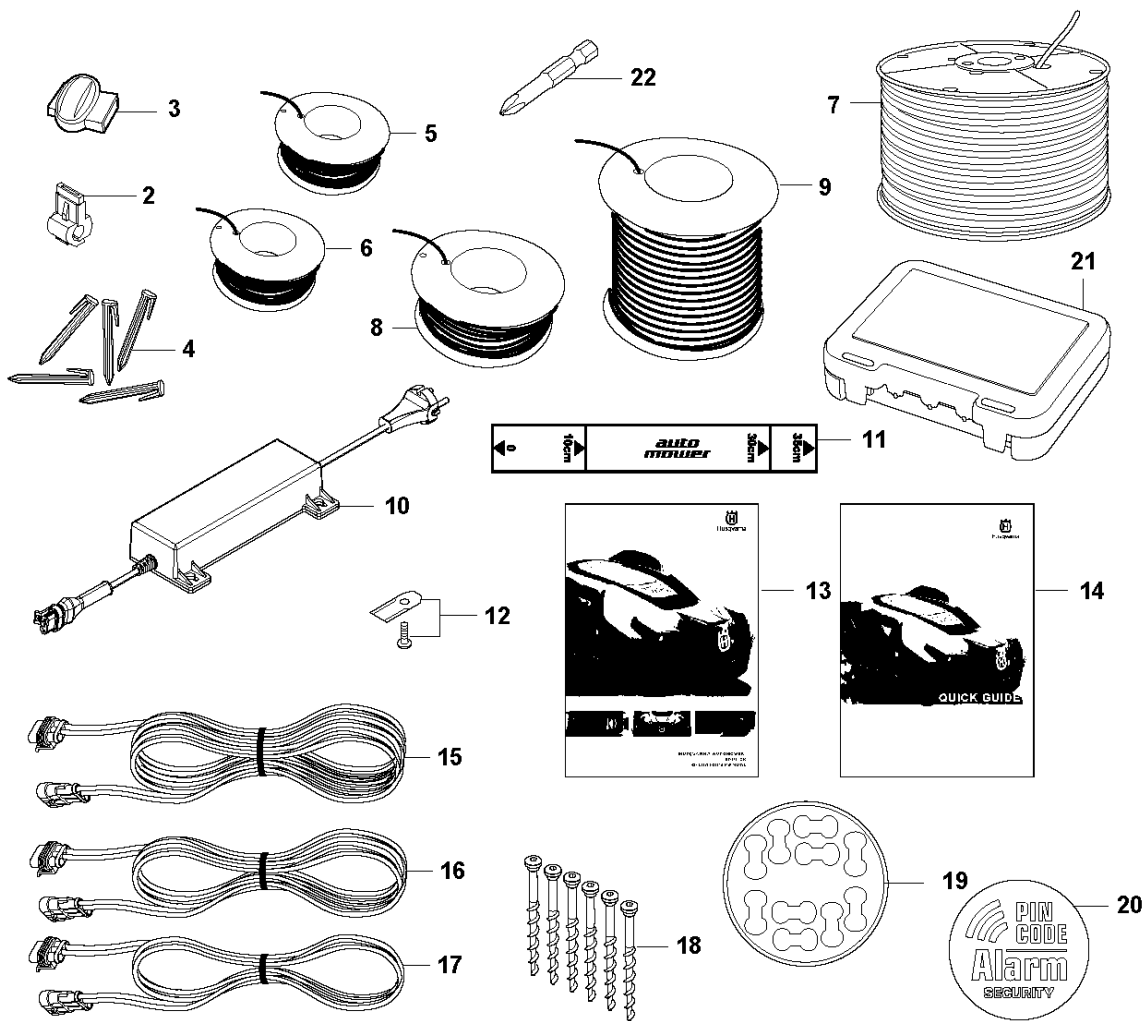

H AUTOMOWER 430X INSTALLATION ACCESSORIES

INSTALLATION ACCESSORIES

AUTOMOWER 430X, 2020-

Ref	Part No	Description	Remark	QTY KIT
1	967 62 36-01	INSTALLATION KIT	Installation KIT S: Wire (150 m), Staples (300 pcs), Connectors (3 pcs), Couplers (5 pcs)	1
1	967 62 36-02	INSTALLATION KIT	Installation KIT M: Wire (250 m), Staples (400 pcs), Connectors (3 pcs), Couplers (5 pcs)	1
1	967 62 36-03	INSTALLATION KIT	Installation KIT L: Wire (400 m), Staples (600 pcs), Connectors (5 pcs), Couplers (5 pcs)	1
2	535 12 90-01	CONNECTOR	Loop Wire Connector	1
2	535 12 90-02	CONNECTOR	Loop Wire Connector, Blister Pack, 100 pcs	1
2	577 86 48-01	CONNECTOR	Loop Wire Connectors, Blister Pack, 5pcs	1
3	501 98 02-01	COUPLER	Coupler	1
3	577 86 47-01	COUPLER	Couplers, Blister Pack, 5pcs	1
3	501 98 02-03	COUPLER	Couplers, 100 pcs	1
4	577 86 42-01	STAPLE	Staples, 85 mm, Blister Pack, 100 pcs	1
5	577 86 43-02	WIRE	Wire Blister Pack, (50 m)	1
5	580 66 20-02	WIRE	Wire (150 m)	1
5	577 86 43-01	WIRE	Wire Blister Pack, (150 m)	1
6	580 66 20-01	WIRE	Wire (250 m)	1
7	593 29 77-01	WIRE	Wire Pro 300m	1
8	522 91 41-01	WIRE	Wire (500 m, ~3.4 mm)	1
9	580 66 20-04	WIRE	Wire (800 m)	1
10	590 44 24-01	POWER UNIT	Transformer (EU)	1
10	590 44 24-02	POWER UNIT	Transformer (UK/IRL)	1
10	590 44 24-03	POWER UNIT	Transformer (CH)	1
10	590 44 24-04	POWER UNIT	Transformer (US/CA)	1
10	590 44 24-05	POWER UNIT	Transformer (AU/NZ)	1
10	590 44 24-06	POWER UNIT	Transformer (JP)	1
11	544 17 75-01	MEASURING TAPE	Measuring Tape	1
12	577 86 46-03	BLADE SET	Long Life Safety Blades, Blister Pack, 9 pcs	1
12	577 60 65-05	BLADE SET	Long Life Safety Blades, 45 pcs	1
12	577 60 66-04	BLADE SET	Long Life Safety Blades, 300 pcs	1
15	579 82 51-01	CABLE ASSY	Low Voltage Cable 20 meter	1
16	579 82 51-02	CABLE ASSY	Low Volt Cabel 10 meter	1
17	579 82 51-03	CABLE ASSY	Low Volt Cabel 3 meter	1
17	579 82 51-04	CABLE ASSY	Low Voltage Cable (5 m)	1
18	597 43 58-01	ANCHOR	6 pcs+Key	1
19	586 27 79-01	STICKER	Sticker Cable Markers 10 pcs	1
20	579 57 12-01	LABEL	Label Alarm	1
21	590 85 50-01	BOX	Cable Connector Protection	1
22	596 33 98-01	TOOL	Bit for Automower blades MOQ 5 pcs	1