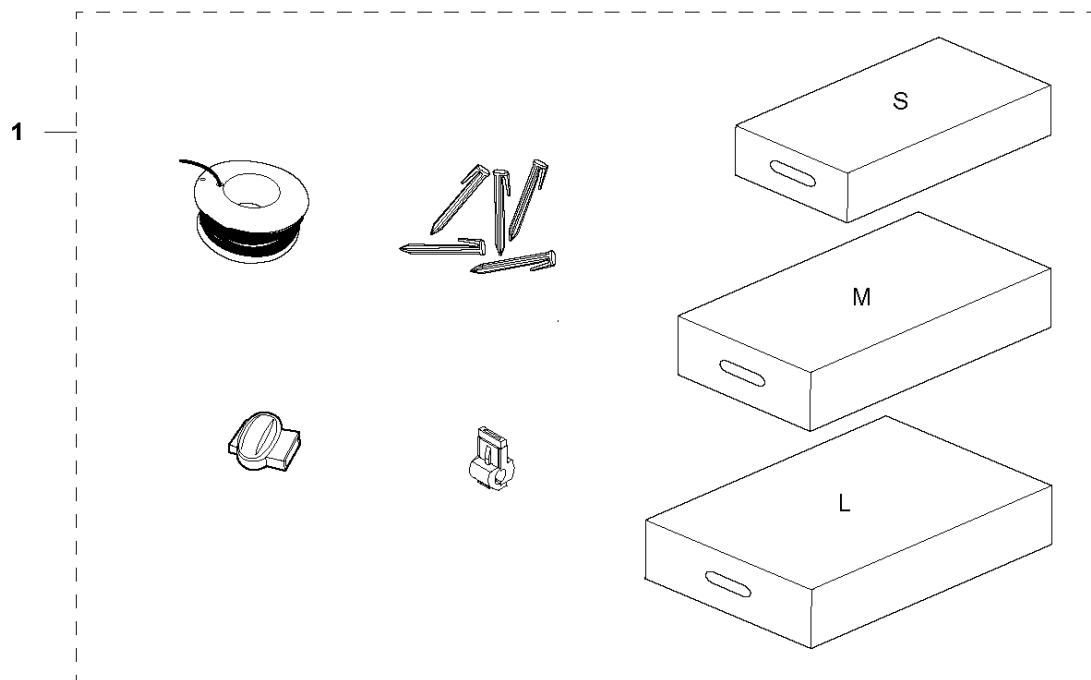

H AUTOMOWER 430X INSTALLATION ACCESSORIES

INSTALLATION ACCESSORIES

AUTOMOWER 430X, 2020-

Ref	Part No	Description	Remark	QTY KIT
1	967 62 36-01	INSTALLATION KIT	Installation KIT S: Wire (150 m), Staples (300 pcs), Connectors (3 pcs), Couplers (5 pcs)	1
1	967 62 36-02	INSTALLATION KIT	Installation KIT M: Wire (250 m), Staples (400 pcs), Connectors (3 pcs), Couplers (5 pcs)	1
1	967 62 36-03	INSTALLATION KIT	Installation KIT L: Wire (400 m), Staples (600 pcs), Connectors (5 pcs), Couplers (5 pcs)	1
2	535 12 90-01	CONNECTOR	Loop Wire Connector	1
2	535 12 90-02	CONNECTOR	Loop Wire Connector, Blister Pack, 100 pcs	1
2	577 86 48-01	CONNECTOR	Loop Wire Connectors, Blister Pack, 5pcs	1
3	501 98 02-01	COUPLER	Coupler	1
3	577 86 47-01	COUPLER	Couplers, Blister Pack, 5pcs	1
3	501 98 02-03	COUPLER	Couplers, 100 pcs	1
4	577 86 42-01	STAPLE	Staples, 85 mm, Blister Pack, 100 pcs	1
5	577 86 43-02	WIRE	Wire Blister Pack, (50 m)	1
5	580 66 20-02	WIRE	Wire (150 m)	1
5	577 86 43-01	WIRE	Wire Blister Pack, (150 m)	1
6	580 66 20-01	WIRE	Wire (250 m)	1
7	593 29 77-01	WIRE	Wire Pro 300m	1
8	522 91 41-01	WIRE	Wire (500 m, ~3.4 mm)	1
9	580 66 20-04	WIRE	Wire (800 m)	1
10	590 44 24-01	POWER UNIT	Transformer (EU)	1
10	590 44 24-02	POWER UNIT	Transformer (UK/IRL)	1
10	590 44 24-03	POWER UNIT	Transformer (CH)	1
10	590 44 24-04	POWER UNIT	Transformer (US/CA)	1
10	590 44 24-05	POWER UNIT	Transformer (AU/NZ)	1
10	590 44 24-06	POWER UNIT	Transformer (JP)	1
11	544 17 75-01	MEASURING TAPE	Measuring Tape	1
12	577 86 46-03	BLADE SET	Long Life Safety Blades, Blister Pack, 9 pcs	1
12	577 60 65-05	BLADE SET	Long Life Safety Blades, 45 pcs	1
12	577 60 66-04	BLADE SET	Long Life Safety Blades, 300 pcs	1
15	579 82 51-01	CABLE ASSY	Low Voltage Cable 20 meter	1
16	579 82 51-02	CABLE ASSY	Low Volt Cabel 10 meter	1
17	579 82 51-03	CABLE ASSY	Low Volt Cabel 3 meter	1
17	579 82 51-04	CABLE ASSY	Low Voltage Cable (5 m)	1
18	597 43 58-01	ANCHOR	6 pcs+Key	1
19	586 27 79-01	STICKER	Sticker Cable Markers 10 pcs	1
20	579 57 12-01	LABEL	Label Alarm	1
21	590 85 50-01	BOX	Cable Connector Protection	1
22	596 33 98-01	TOOL	Bit for Automower blades MOQ 5 pcs	1