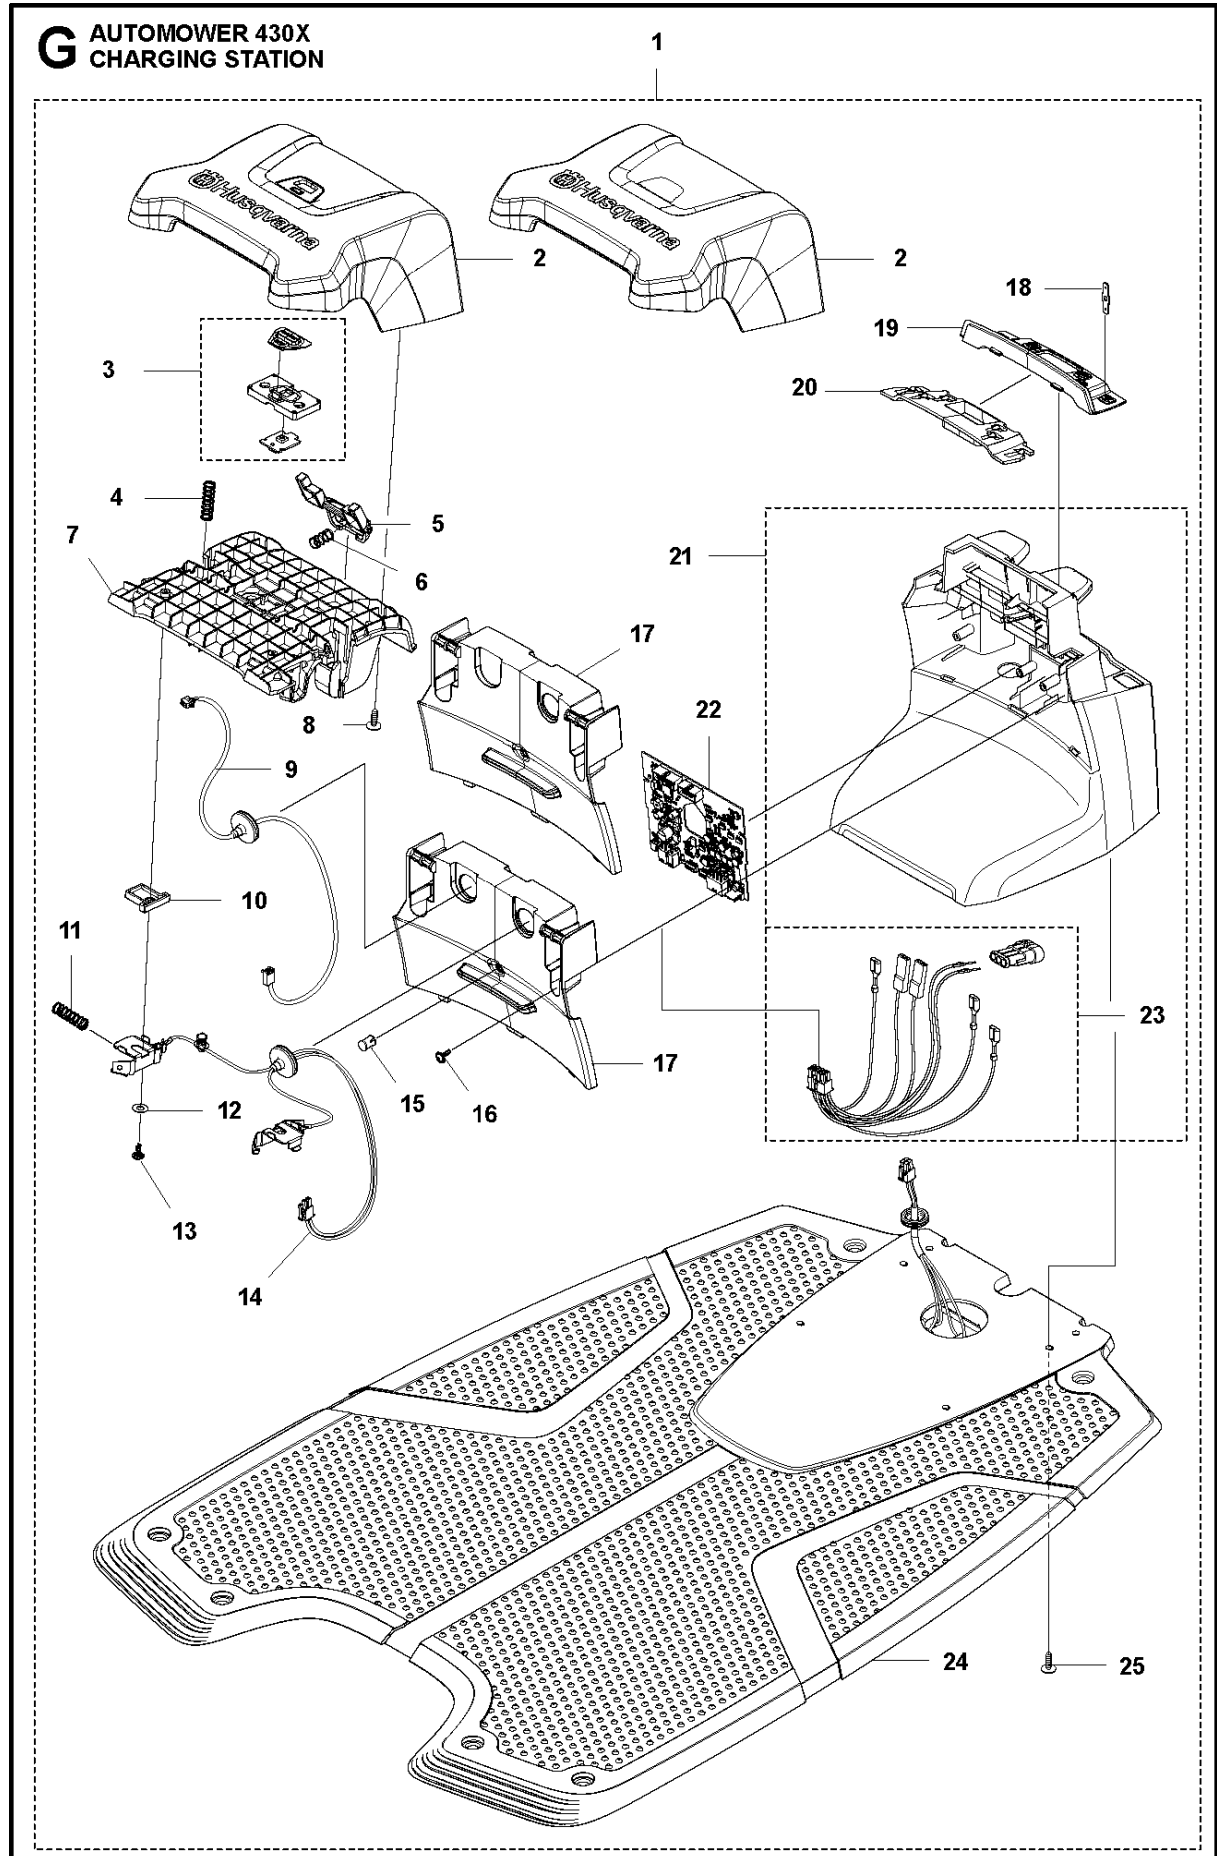

CHARGING STATION

AUTOMOWER 430X, 2020-

Ref	Part No	Description	Remark	QTY KIT
1	593 78 47-02	CHARGING STATION	Charging Station	1
2	579 44 82-04	CAP	With Park Button	1
2	579 44 82-03	CAP	Without Park Button	1
3	501 06 59-01	BUTTON KIT	Home Button KIT	1
4	580 51 14-01	SPRING	Spring	2
5	579 46 24-02	BUTTON	Button	1
6	574 48 70-01	SPRING	Spring	1
7	579 45 80-04	FRAME	Frame	1
8	575 54 33-14	SCREW	Screw	4
9	579 70 83-01	LOOM	Home Button Wiring	1
10	579 46 05-01	SPACER	Distance	2
11	580 51 14-01	SPRING	Spring	2
12	734 11 37-41	WASHER	Washer	2
13	575 54 33-14	SCREW	Screw	2
14	585 53 95-02	CABLE ASSY	Loom Charging Contact	1
15	590 21 72-01	LENS	Diode Lens	1
16	575 54 33-14	SCREW	Screw	2
17	579 45 97-03	LID	2 holes (with park button)	1
17	579 45 97-04	LID	1 hole (without park button)	1
18	580 50 41-01	TERMINAL	Terminal	4
19	579 45 98-02	PANEL	Panel	1
20	579 45 99-01	HOLDER	Holder	1
21	588 18 88-01	HOUSING ASSY	Housing KIT	1
22	592 89 45-01	PRINTED CIRCUIT ASSY	PCBA Charging Station	1
23	588 47 89-01	CABLE KIT	Wiring CS	1
24	590 09 40-01	BASE ASSY	Charging Plate	1
25	575 54 33-14	SCREW	Screw	4