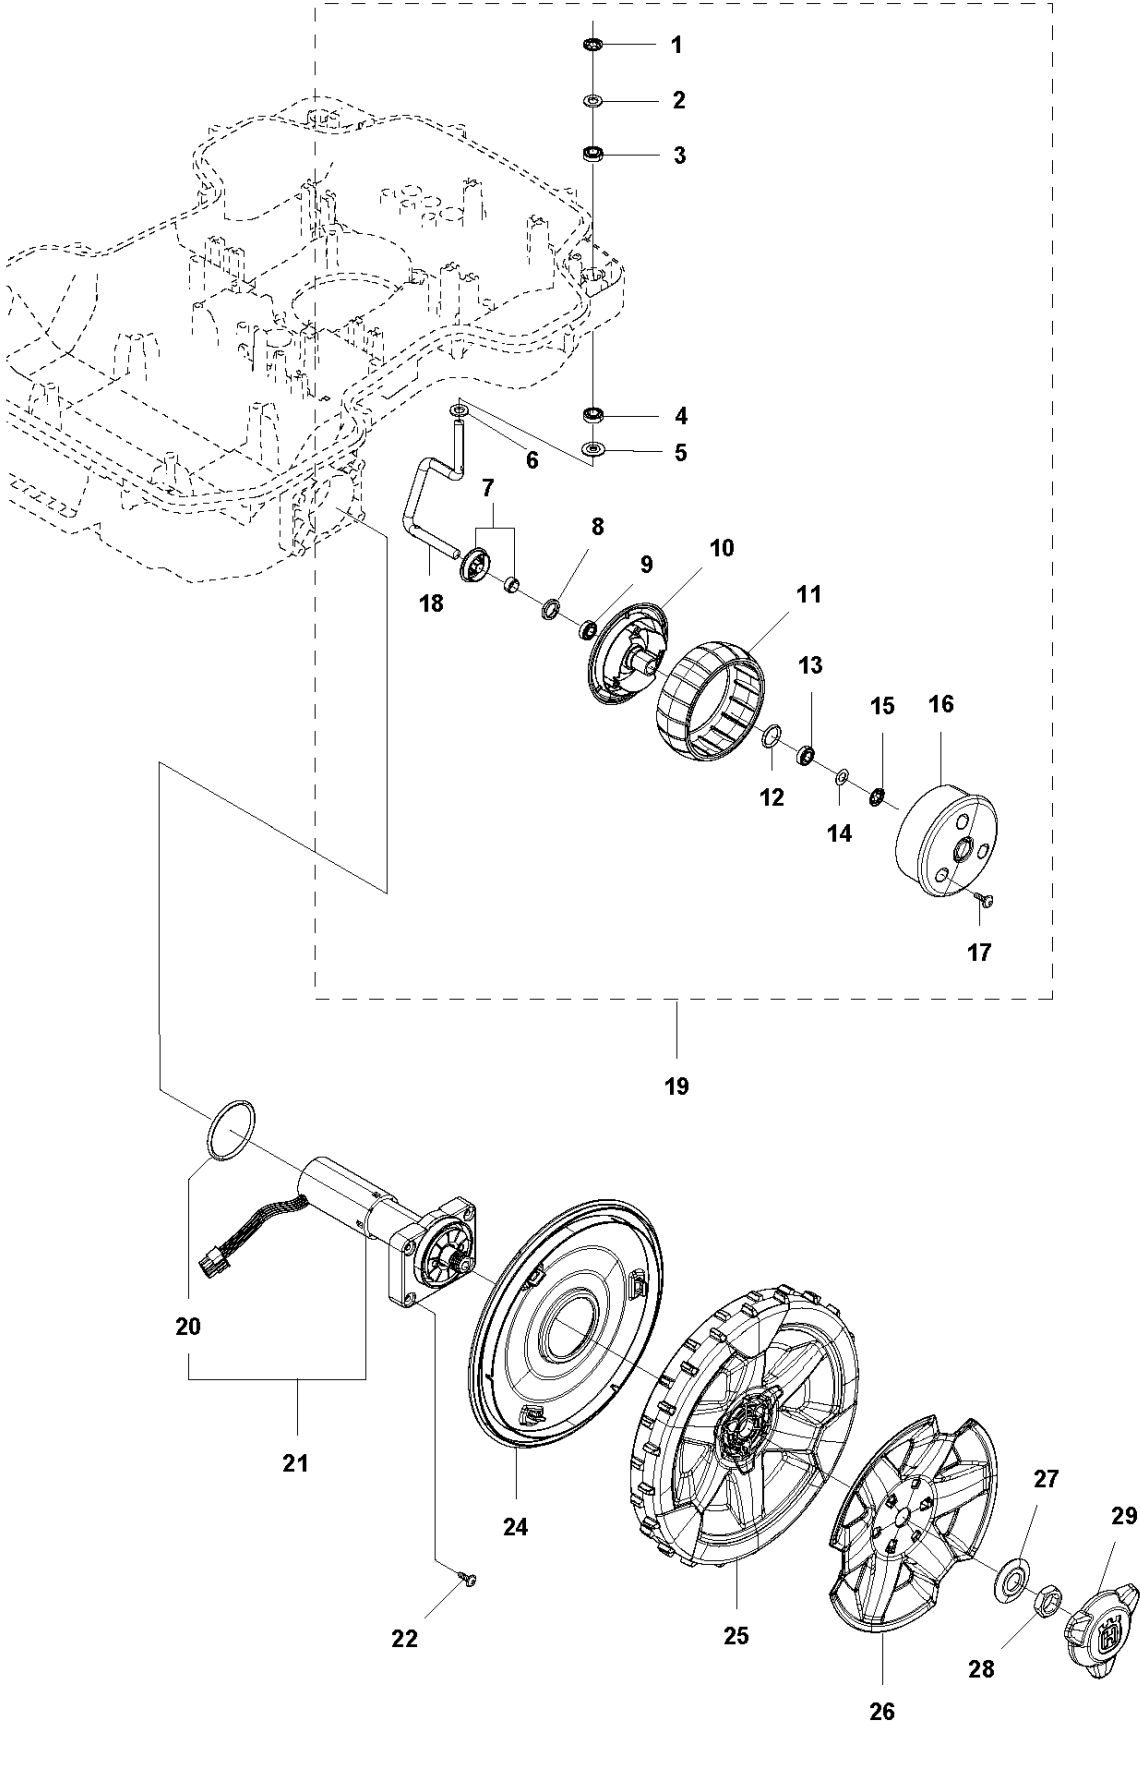

E AUTOMOWER 430X
WHEELS & TIRES

WHEELS & TIRES

AUTOMOWER 430X, 2020-

Ref	Part No	Description	Remark	QTY KIT
1	576 01 93-02	LOCKWASHER	Lock Washer	2
2	580 76 46-01	WASHER	Washer	2
3	580 60 51-01	BALL BEARING	Ball Bearing	2
3	597 79 56-01	BALL BEARING	Tube 50 pcs	1
4	580 60 51-01	BALL BEARING	Ball Bearing	2
4	597 79 56-01	BALL BEARING	Tube 50 pcs	1
5	535 08 78-03	WASHER	Washer	2
6	580 76 46-01	WASHER	Washer	2
7	581 62 15-01	SHIELD KIT	Shield KIT	2
8	580 48 71-01	SEALING	Sealing	2
9	580 60 51-01	BALL BEARING	Ball Bearing	2
9	597 79 56-01	BALL BEARING	Tube 50 pcs	1
10	579 45 71-01	WHEEL	Wheel Inside	2
11	574 44 98-01	WHEEL	Tire	2
12	580 44 51-01	O-RING	O-ring	2
13	580 60 51-01	BALL BEARING	Ball Bearing	2
13	597 79 56-01	BALL BEARING	Tube 50 pcs	1
14	580 76 46-01	WASHER	Washer	2
15	576 01 93-02	LOCKWASHER	Lock Washer	2
16	579 45 72-01	WHEEL	Wheel Outside	2
17	575 54 33-14	SCREW	Screw	6
18	580 33 61-01	SPINDLE	Spindle	2
19	581 62 14-01	WHEEL KIT	Front Wheel KIT	2
20	580 44 39-02	O-RING	O-ring	2
21	581 62 13-06	MOTOR KIT	Wheel Motor ASSY	2
22	574 45 01-01	SCREW ITXPANT	Screw	8
24	582 27 60-01	COVER	Cover	2
25	582 28 02-03	WHEEL ASSY	Rear Wheel	2
26	579 50 57-01	WHEEL COVER	Wheel Cover	2
27	586 21 06-01	WASHER	Spring Washer	2
28	731 43 24-01	HEXAGON THIN NUT	Thin Nut	2
29	579 50 55-02	HUB CAP	Hub Cap	2