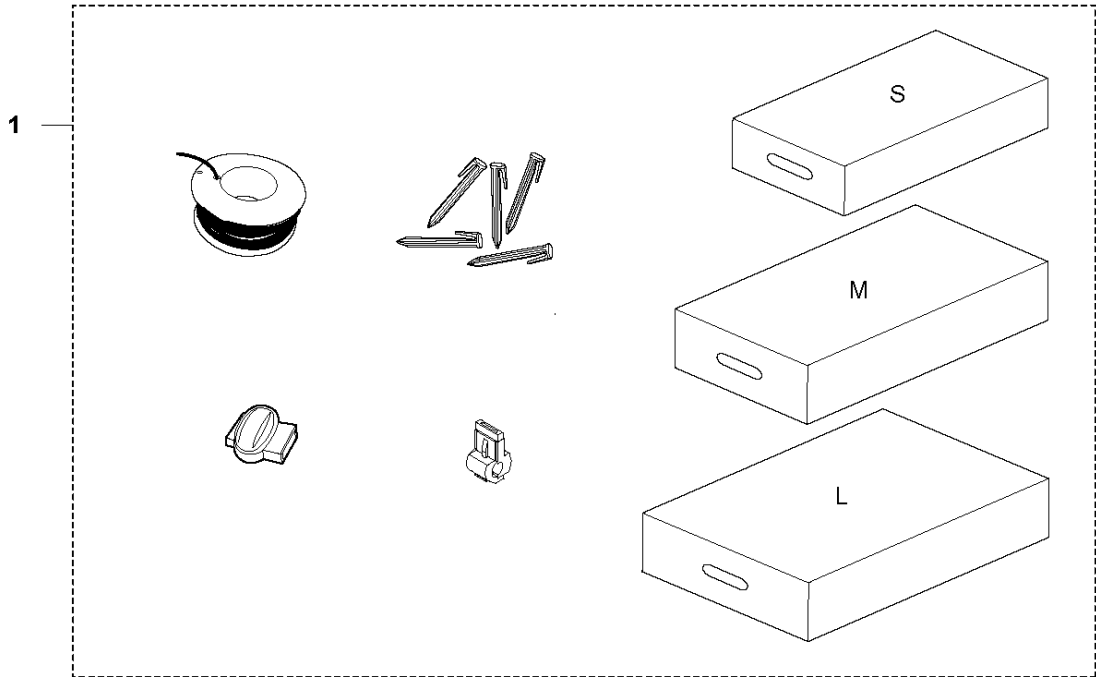

H AUTOMOWER 435X AWD INSTALLATION ACCESSORIES

INSTALLATION ACCESSORIES

AUTOMOWER 435X AWD, 2019-

Ref	Part No	Description	Remark	QTY KIT
1	967 62 36-01	INSTALLATION KIT	S Wire 150 m, Staples 300 pc, Connectors 3 pcs, Couplers 5 pcs	1
1	967 62 36-02	INSTALLATION KIT	M Wire 250 m, Staples 400 pc, Connectors 3 pcs, Couplers 5 pcs	1
1	967 62 36-03	INSTALLATION KIT	S Wire 400 m, Staples 600 pc, Connectors 5 pcs, Couplers 5 pcs	1
2	535 12 90-01	CONNECTOR	Loop Wire Connector	1
2	577 86 48-01	CONNECTOR	Loop Wire Connector, Blister Pack 5 pcs	1
2	535 12 90-02	CONNECTOR	Loop Wire Connector, Blister Pack 100 pcs	1
3	501 98 02-01	COUPLER	Coupler	1
3	577 86 47-01	COUPLER	Coupler, Blister Pack 5 pcs	1
3	501 98 02-03	COUPLER	Coupler, 100 pcs	1
4	577 86 42-01	STAPLE	Staple Blister Pack 100 pcs	1
4	583 97 34-01	STAPLE	100 pcs	1
5	577 86 43-02	WIRE	Wire, Blister Pack 50 m	1
5	580 66 20-02	WIRE	Wire, 150 m	1
5	577 86 43-01	WIRE	Wire, Blister Pack 150 m	1
6	580 66 20-01	WIRE	Wire, 250 m	1
7	593 29 77-01	WIRE	Wire Pro, 300 m	1
8	522 91 41-01	WIRE	Wire, 500 m, diam 3,4mm	1
9	580 66 20-04	WIRE	Wire, 800 m	1
10	590 44 25-01	POWER UNIT	Power Unit EU	1
10	590 44 25-02	POWER UNIT	Power Unit GB	1
10	590 44 25-03	POWER UNIT	Power Unit CH	1
12	595 08 44-01	BLADE SET	Endurance Blade, 6 pcs	1
12	595 08 44-02	BLADE SET	Endurance Blade, 45 pcs	1
12	595 08 44-03	BLADE SET	Endurance Blade, 300 pcs	1
15	588 76 50-04	CABLE	Low Voltage Cable, 20 m	1
16	588 76 50-05	CABLE	Low Voltage Cable, 10 m	1
17	588 76 50-06	CABLE	Low Voltage Cable, 3 m	1
18	575 23 86-01	SCREW KIT	6 pcs	1
18	577 86 49-01	SCREW	Blister Pack, 3 pcs	1
19	586 27 79-01	STICKER	Cable Markers, 10 pcs	1
20	594 05 48-01	LABEL	Label Alarm	1
21	590 85 50-01	BOX	Cable Connector Protection	1
22	596 33 98-01	TOOL	Bit for Robotic Blades	1
23	577 86 46-03	BLADE SET	Long Life Safety Blade, Blister Pack 9 pcs	1
23	577 60 65-05	BLADE SET	Long Life Safety Blade, 45 pcs	1
23	577 60 66-04	BLADE SET	Long Life Safety Blade, 300 pcs	1