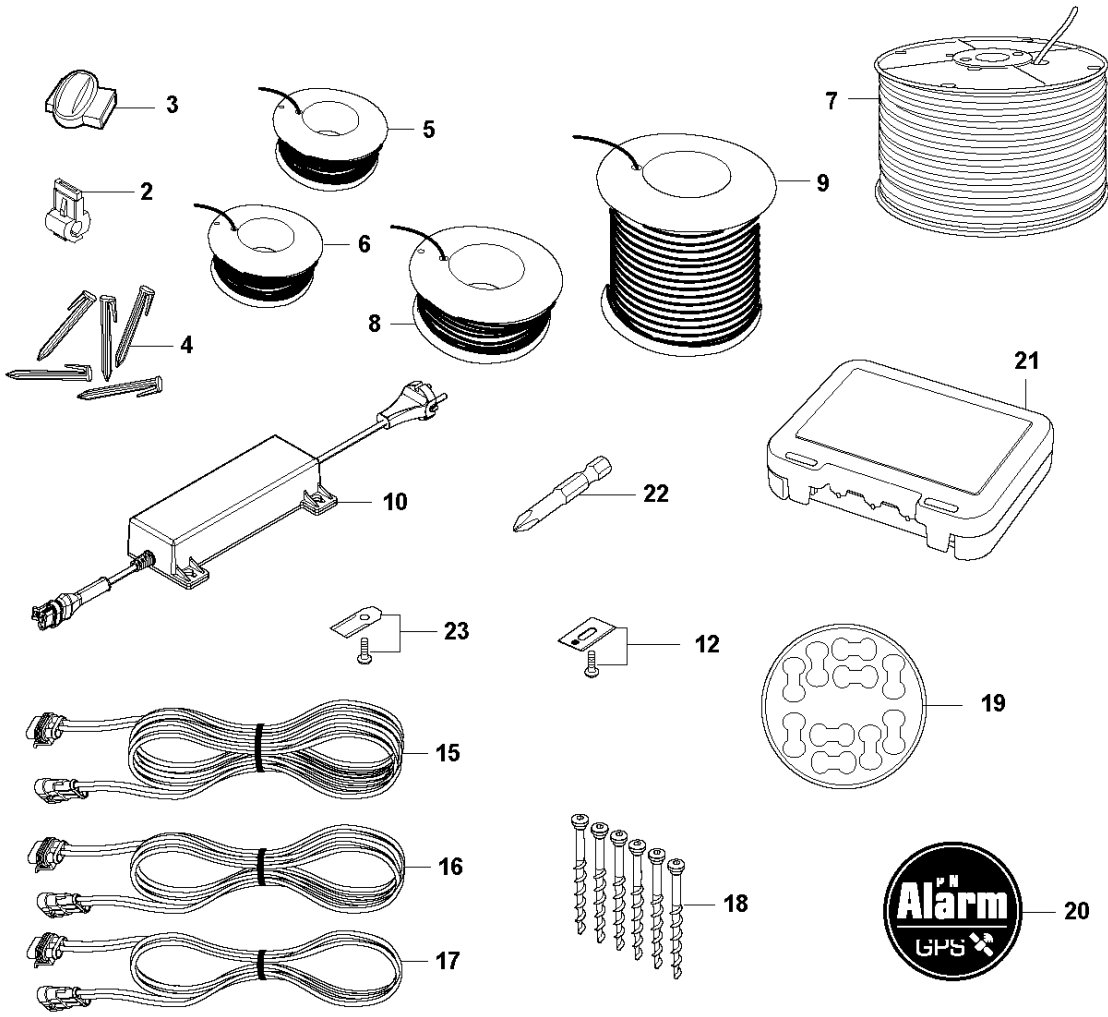

H AUTOMOWER 435X AWD INSTALLATION ACCESSORIES

INSTALLATION ACCESSORIES

AUTOMOWER 435X AWD, 2019-

Ref	Part No	Description	Remark	QTY KIT
1	967 62 36-01	INSTALLATION KIT	S Wire 150 m, Staples 300 pc, Connectors 3 pcs, Couplers 5 pcs	1
1	967 62 36-02	INSTALLATION KIT	M Wire 250 m, Staples 400 pc, Connectors 3 pcs, Couplers 5 pcs	1
1	967 62 36-03	INSTALLATION KIT	S Wire 400 m, Staples 600 pc, Connectors 5 pcs, Couplers 5 pcs	1
2	535 12 90-01	CONNECTOR	Loop Wire Connector	1
2	577 86 48-01	CONNECTOR	Loop Wire Connector, Blister Pack 5 pcs	1
2	535 12 90-02	CONNECTOR	Loop Wire Connector, Blister Pack 100 pcs	1
3	501 98 02-01	COUPLER	Coupler	1
3	577 86 47-01	COUPLER	Coupler, Blister Pack 5 pcs	1
3	501 98 02-03	COUPLER	Coupler, 100 pcs	1
4	577 86 42-01	STAPLE	Staple Blister Pack 100 pcs	1
4	583 97 34-01	STAPLE	100 pcs	1
5	577 86 43-02	WIRE	Wire, Blister Pack 50 m	1
5	580 66 20-02	WIRE	Wire, 150 m	1
5	577 86 43-01	WIRE	Wire, Blister Pack 150 m	1
6	580 66 20-01	WIRE	Wire, 250 m	1
7	593 29 77-01	WIRE	Wire Pro, 300 m	1
8	522 91 41-01	WIRE	Wire, 500 m, diam 3,4mm	1
9	580 66 20-04	WIRE	Wire, 800 m	1
10	590 44 25-01	POWER UNIT	Power Unit EU	1
10	590 44 25-02	POWER UNIT	Power Unit GB	1
10	590 44 25-03	POWER UNIT	Power Unit CH	1
12	595 08 44-01	BLADE SET	Endurance Blade, 6 pcs	1
12	595 08 44-02	BLADE SET	Endurance Blade, 45 pcs	1
12	595 08 44-03	BLADE SET	Endurance Blade, 300 pcs	1
15	588 76 50-04	CABLE	Low Voltage Cable, 20 m	1
16	588 76 50-05	CABLE	Low Voltage Cable, 10 m	1
17	588 76 50-06	CABLE	Low Voltage Cable, 3 m	1
18	575 23 86-01	SCREW KIT	6 pcs	1
18	577 86 49-01	SCREW	Blister Pack, 3 pcs	1
19	586 27 79-01	STICKER	Cable Markers, 10 pcs	1
20	594 05 48-01	LABEL	Label Alarm	1
21	590 85 50-01	BOX	Cable Connector Protection	1
22	596 33 98-01	TOOL	Bit for Robotic Blades	1
23	577 86 46-03	BLADE SET	Long Life Safety Blade, Blister Pack 9 pcs	1
23	577 60 65-05	BLADE SET	Long Life Safety Blade, 45 pcs	1
23	577 60 66-04	BLADE SET	Long Life Safety Blade, 300 pcs	1