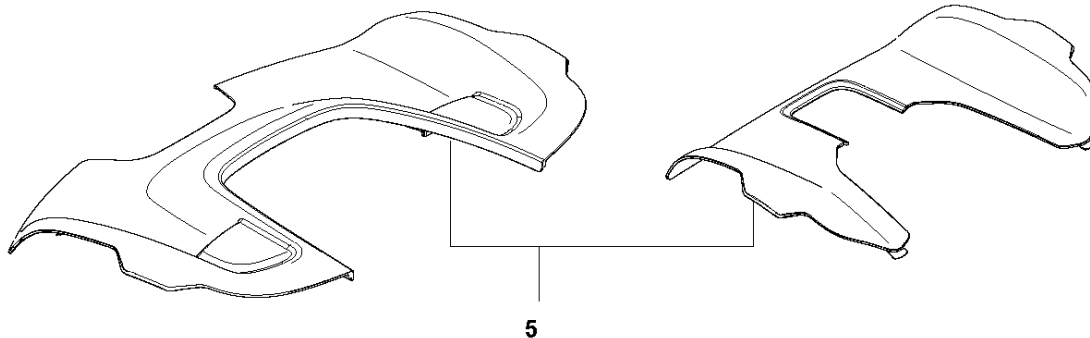

**AUTOMOWER 435X AWD
ACCESSORIES**

ACCESSORIES

AUTOMOWER 435X AWD, 2019-

Ref	Part No	Description	Remark	QTY KIT
1	588 20 26-01	CABLE ASSY	Cable Quick Charger	1
3	577 60 68-01	TEST EQUIPMENT	Interruption Detector	1
4	580 68 95-02	LABEL	Warranty seal	1
5	596 30 00-01	BODY KIT	Top Cover Grey	1
5	596 30 00-02	BODY KIT	Top Cover White	1
5	596 30 00-03	BODY KIT	Top Cover Orange	1
6	505 13 28-03	BRUSH	6 pcs	1
7	590 85 51-01	KIT	Maintenance and Cleaning Kit	1
9	591 20 36-01	WIRING ASSY	Battery Cable Robotic Mower L:160mm	1
10	593 96 79-01	SPRAY	Care and Shine 200 ml	1
11	502 51 94-01	MANDREL	Tool for splitting chassi	1