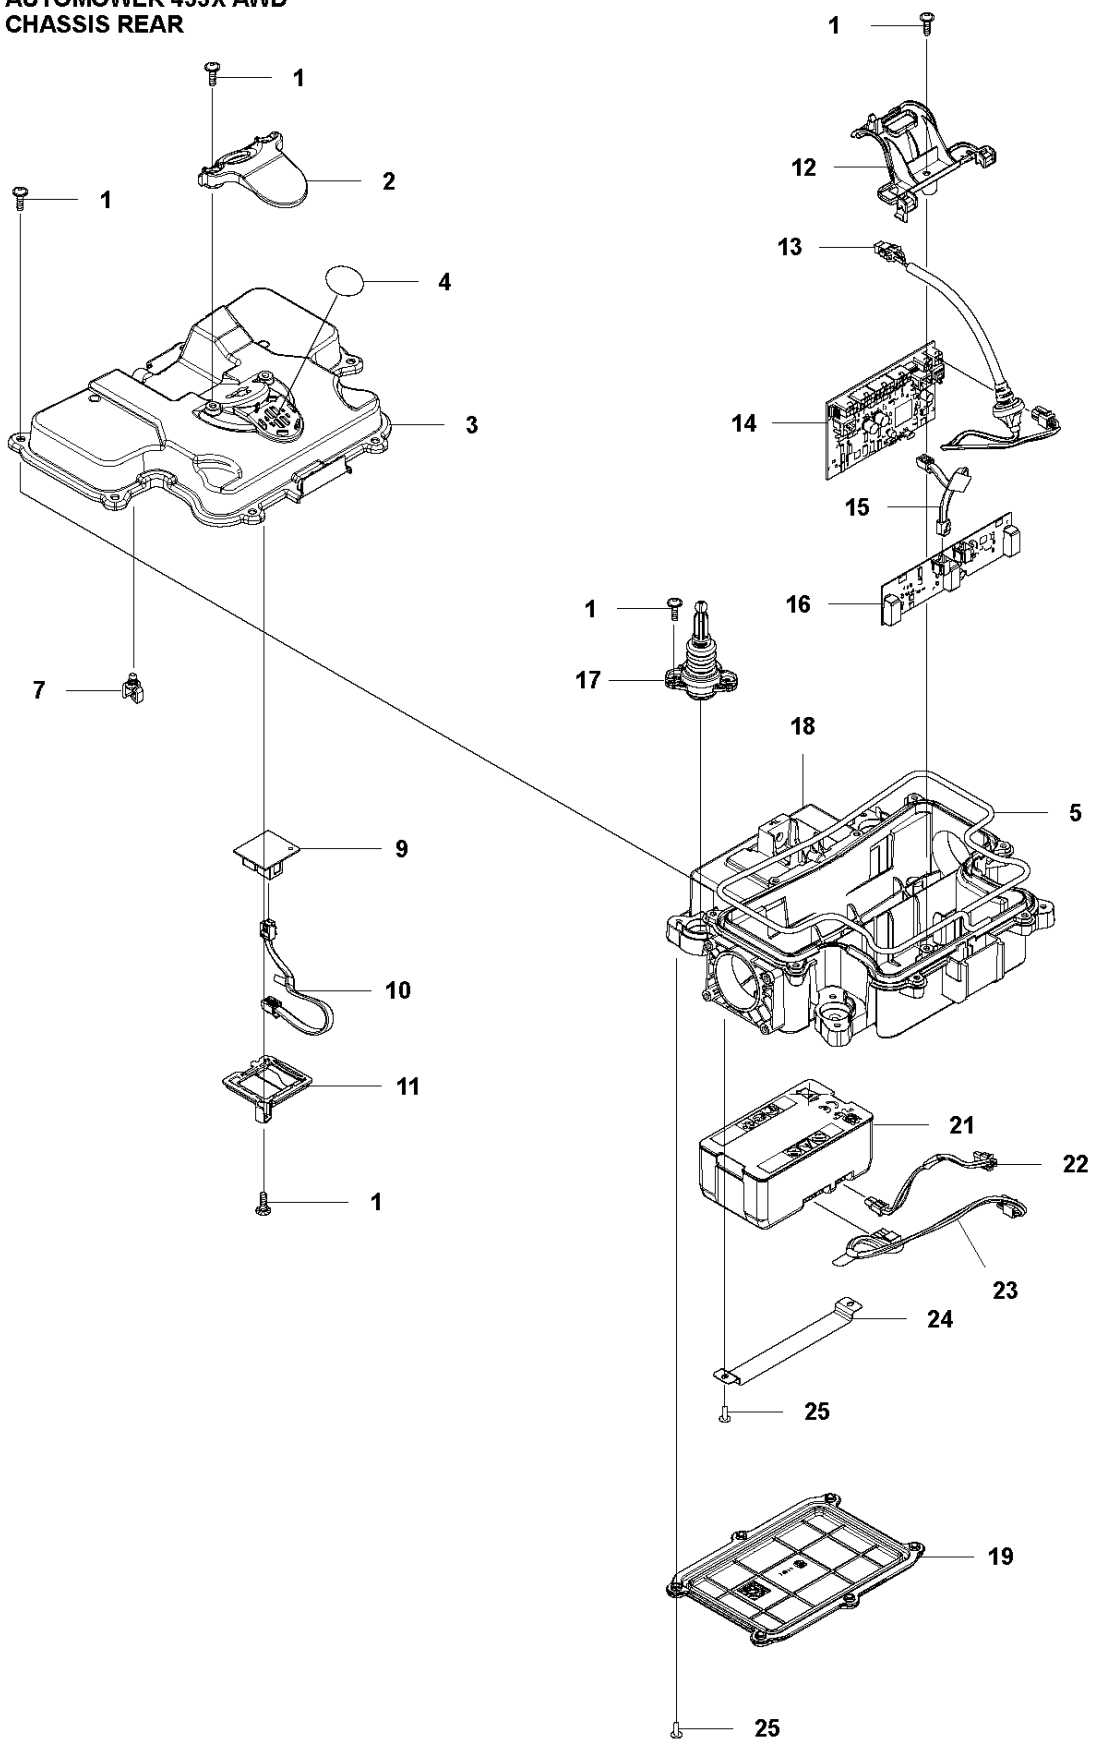

C AUTOMOWER 435X AWD
CHASSIS REAR

CHASSIS REAR

AUTOMOWER 435X AWD, 2019-

Ref	Part No	Description	Remark	QTY KIT
1	575 54 33-14	SCREW	ITXPANT	17
2	591 48 70-01	HOLDER	Grommet	1
3	591 48 42-01	CHASSIS	Upper Rear	1
4	577 75 37-01	AIR FILTER	Air Filter	1
5	574 87 47-13	SEALING STRIP	Chassis Lower Rear	1
7	595 08 29-01	HOLDER	Wire Sadle	1
9	591 12 55-01	PRINTED CIRCUIT ASSY	Magnetic Sensor	1
10	589 35 08-01	WIRING ASSY	Modular Jack	1
11	591 49 43-01	HOLDER	Magnetic Sensor Board	1
12	591 49 42-01	HOLDER	PCB Rear	1
13	593 30 94-01	WIRING ASSY	Main Cable Rear	1
14	591 12 56-01	PRINTED CIRCUIT ASSY	Motor Controller Board	1
15	589 35 08-01	WIRING ASSY	Modular Jack	1
16	591 12 57-01	PRINTED CIRCUIT ASSY	Loop Receiver Board Rear	1
17	594 05 86-01	JOYSTICK ASSY	Rear	4
18	591 48 41-02	CHASSIS	Lower Rear	1
19	594 01 62-01	COVER	Battery	1
21	593 24 71-01	BATTERY		1
22	591 20 34-01	WIRING ASSY	Battery Charging Adapter	1
23	591 20 35-01	WIRING ASSY	Battery Cable Premium	1
24	592 63 58-01	BRACKET	Battery	1
25	588 22 22-01	SCREW ITXPANM		8