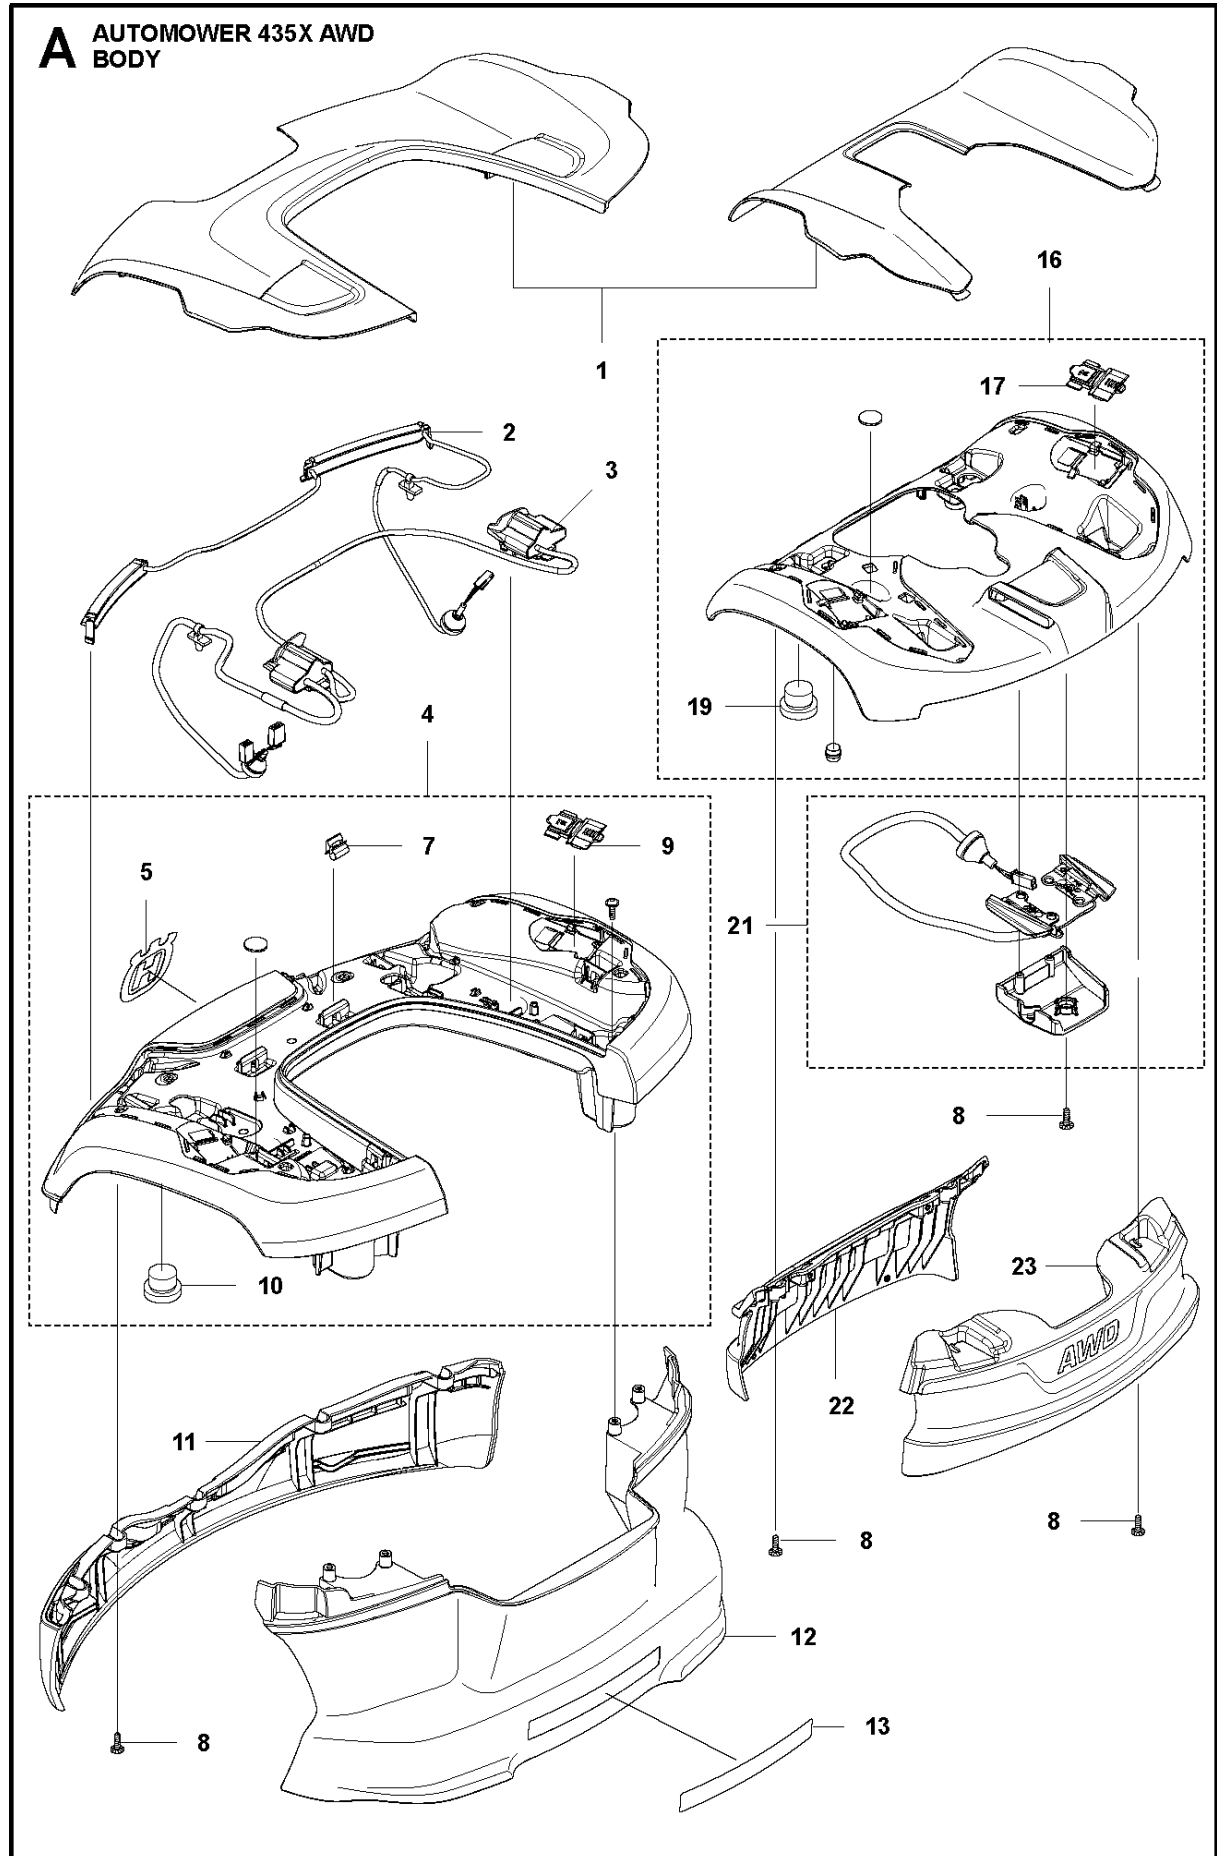

SPARE PARTS LIST

ROBOTIC LAWN MOWERS

AUTOMOWER 435X AWD, 2019-

COVER

AUTOMOWER 435X AWD, 2019-

Ref	Part No	Description	Remark	QTY KIT
1	596 30 00-01	BODY KIT	Top Cover Grey	1
1	596 30 00-02	BODY KIT	Top Cover White	1
1	596 30 00-03	BODY KIT	Top Cover Orange	1
2	593 30 96-01	WIRING ASSY	LED light	1
3	588 59 67-04	WIRING ASSY	US Sensor	1
4	597 16 18-01	BODY ASSY	Front	1
5	587 42 35-02	DECAL	Husqvarna Crown	1
7	593 77 84-01	CLIP	Body connection	1
8	574 45 01-01	SCREW ITPANT		10
9	591 49 46-01	HOLDER	Wheel Brush	1
10	580 52 68-01	CAP	Snaploc	1
11	591 46 74-01	BUMPER	Front	1
12	591 46 75-01	BUMPER	Front tail	1
13	586 35 97-01	LABEL	Warning	1
16	597 16 19-01	BODY ASSY	Rear	1
17	591 49 46-01	HOLDER	Wheel Brusch	1
19	580 52 68-01	CAP	Snaploc	1
21	597 16 56-01	CHARGING PLATE KIT		1
22	591 46 78-01	BUMPER	Rear Head	1
23	591 46 79-01	BUMPER	Rear Tail	1

B AUTOMOWER 435X AWD
CHASSIS FRONT

CHASSIS

AUTOMOWER 435X AWD, 2019-

Ref	Part No	Description	Remark	QTY KIT
1	592 74 34-01	CHASSIS	Upper front	1
2	574 87 47-14	SEALING STRIP	Chassis Upper Front	1
3	575 54 33-14	SCREW		4
5	580 68 29-01	HOLDER	Twist lock	11
6	591 12 55-01	PRINTED CIRCUIT ASSY	Magnetic Sensor	1
7	586 66 23-06	GPS MODULE	Automower Connect	1
10	592 74 37-01	HOLDER	PCB front	1
11	589 35 08-03	WIRING ASSY	Modular Jack	1
12	591 12 57-02	PRINTED CIRCUIT ASSY	Loop Receiver Board	1
13	580 61 44-02	WIRING ASSY	Ultra Sonic Extension	1
14	579 70 86-02	WIRING ASSY	AUX	1
15	578 28 57-01	PRINTED CIRCUIT ASSY	Ultra Sonic Board	1
16	591 20 31-01	WIRING ASSY	HMI cable 4P	1
17	591 20 33-01	WIRING ASSY	Main Cable Adapter 4P	1
18	588 81 84-03	WIRING ASSY	Led Light Extension	1
19	591 12 56-01	PRINTED CIRCUIT ASSY	Motor Controler Board	1
20	592 73 63-01	JOYSTICK	Assy	4
21	592 74 36-01	CHASSIS	Lower front	1
22	574 87 47-12	SEALING STRIP	Chassis Lower Front	1
24	589 35 08-03	WIRING ASSY	Modular Jack	1
25	591 49 43-01	HOLDER	Magnetic Sensor Board	1