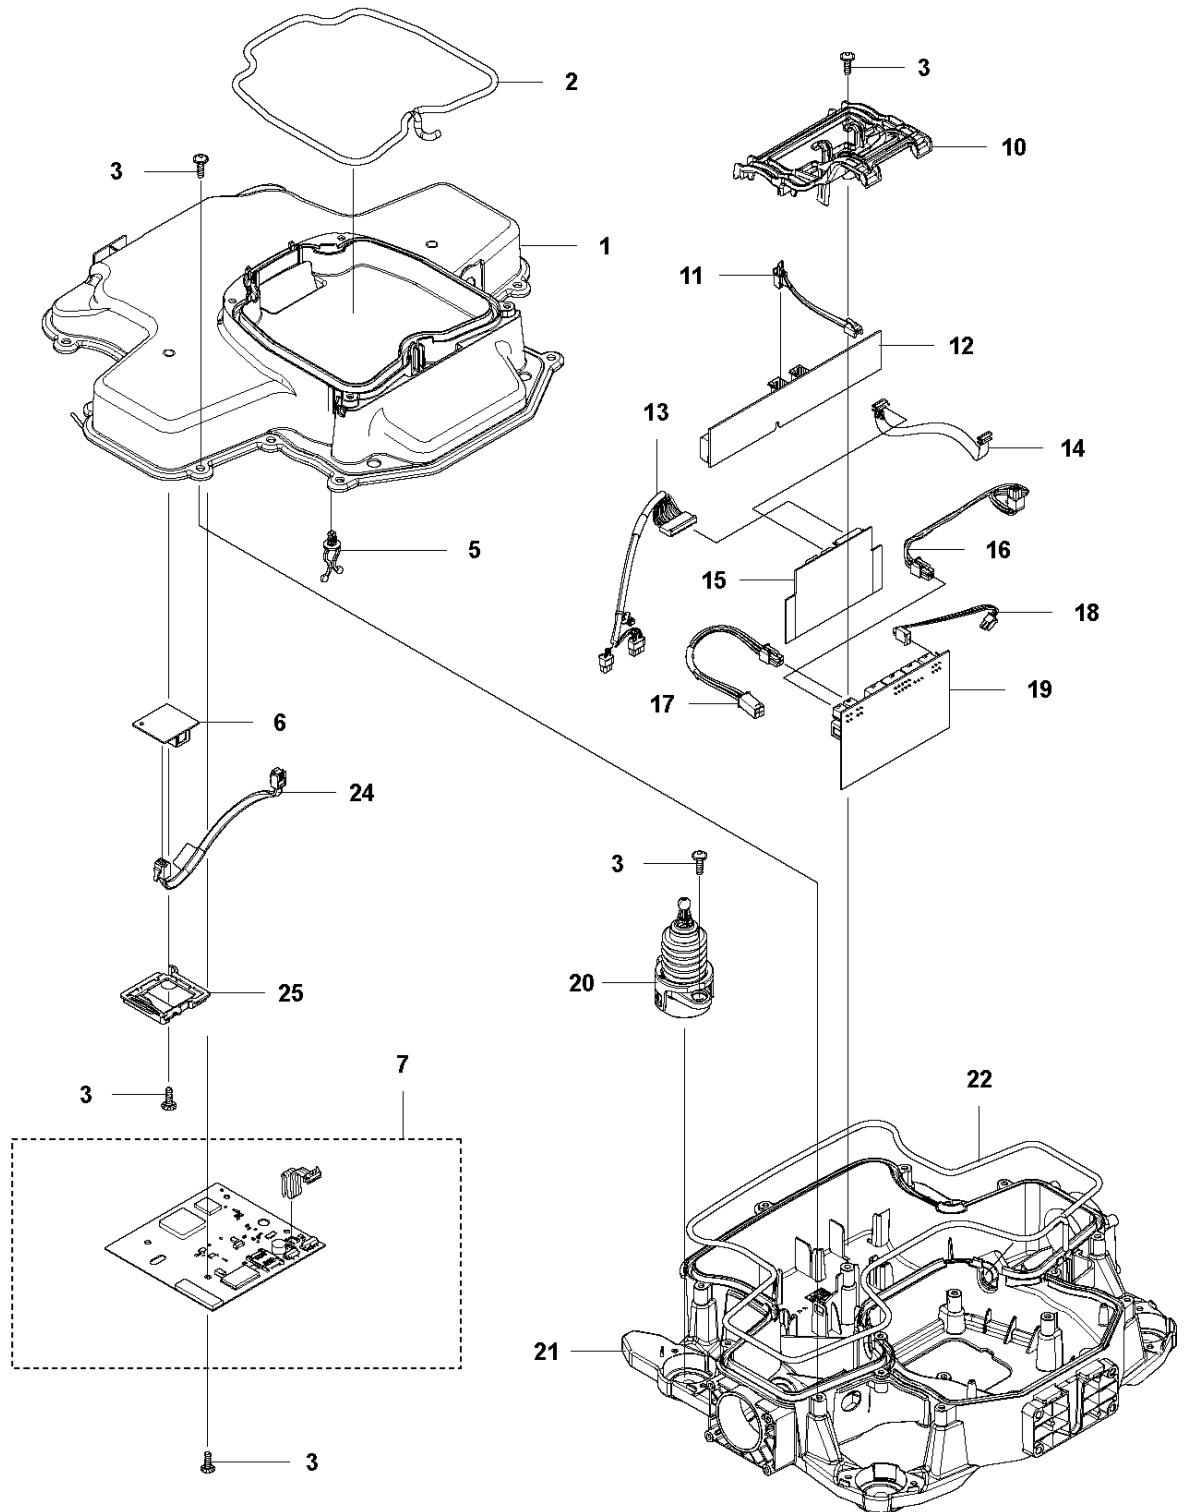

SPARE PARTS LIST

ROBOTIC LAWN MOWERS

AUTOMOWER 435X AWD, 2019-

COVER

AUTOMOWER 435X AWD, 2019-

Ref	Part No	Description	Remark	QTY KIT
1	596 30 00-01	BODY KIT	Top Cover Grey	1
1	596 30 00-02	BODY KIT	Top Cover White	1
1	596 30 00-03	BODY KIT	Top Cover Orange	1
2	593 30 96-01	WIRING ASSY	LED light	1
3	588 59 67-04	WIRING ASSY	US Sensor	1
4	597 16 18-01	BODY ASSY	Front	1
5	587 42 35-02	DECAL	Husqvarna Crown	1
7	593 77 84-01	CLIP	Body connection	1
8	574 45 01-01	SCREW ITPANT		10
9	591 49 46-01	HOLDER	Wheel Brush	1
10	580 52 68-01	CAP	Snaploc	1
11	591 46 74-01	BUMPER	Front	1
12	591 46 75-01	BUMPER	Front tail	1
13	586 35 97-01	LABEL	Warning	1
16	597 16 19-01	BODY ASSY	Rear	1
17	591 49 46-01	HOLDER	Wheel Brusch	1
19	580 52 68-01	CAP	Snaploc	1
21	597 16 56-01	CHARGING PLATE KIT		1
22	591 46 78-01	BUMPER	Rear Head	1
23	591 46 79-01	BUMPER	Rear Tail	1

B AUTOMOWER 435X AWD
CHASSIS FRONT

CHASSIS

AUTOMOWER 435X AWD, 2019-

Ref	Part No	Description	Remark	QTY KIT
1	592 74 34-01	CHASSIS	Upper front	1
2	574 87 47-14	SEALING STRIP	Chassis Upper Front	1
3	575 54 33-14	SCREW		4
5	580 68 29-01	HOLDER	Twist lock	11
6	591 12 55-01	PRINTED CIRCUIT ASSY	Magnetic Sensor	1
7	586 66 23-06	GPS MODULE	Automower Connect	1
10	592 74 37-01	HOLDER	PCB front	1
11	589 35 08-03	WIRING ASSY	Modular Jack	1
12	591 12 57-02	PRINTED CIRCUIT ASSY	Loop Receiver Board	1
13	580 61 44-02	WIRING ASSY	Ultra Sonic Extension	1
14	579 70 86-02	WIRING ASSY	AUX	1
15	578 28 57-01	PRINTED CIRCUIT ASSY	Ultra Sonic Board	1
16	591 20 31-01	WIRING ASSY	HMI cable 4P	1
17	591 20 33-01	WIRING ASSY	Main Cable Adapter 4P	1
18	588 81 84-03	WIRING ASSY	Led Light Extension	1
19	591 12 56-01	PRINTED CIRCUIT ASSY	Motor Controler Board	1
20	592 73 63-01	JOYSTICK	Assy	4
21	592 74 36-01	CHASSIS	Lower front	1
22	574 87 47-12	SEALING STRIP	Chassis Lower Front	1
24	589 35 08-03	WIRING ASSY	Modular Jack	1
25	591 49 43-01	HOLDER	Magnetic Sensor Board	1