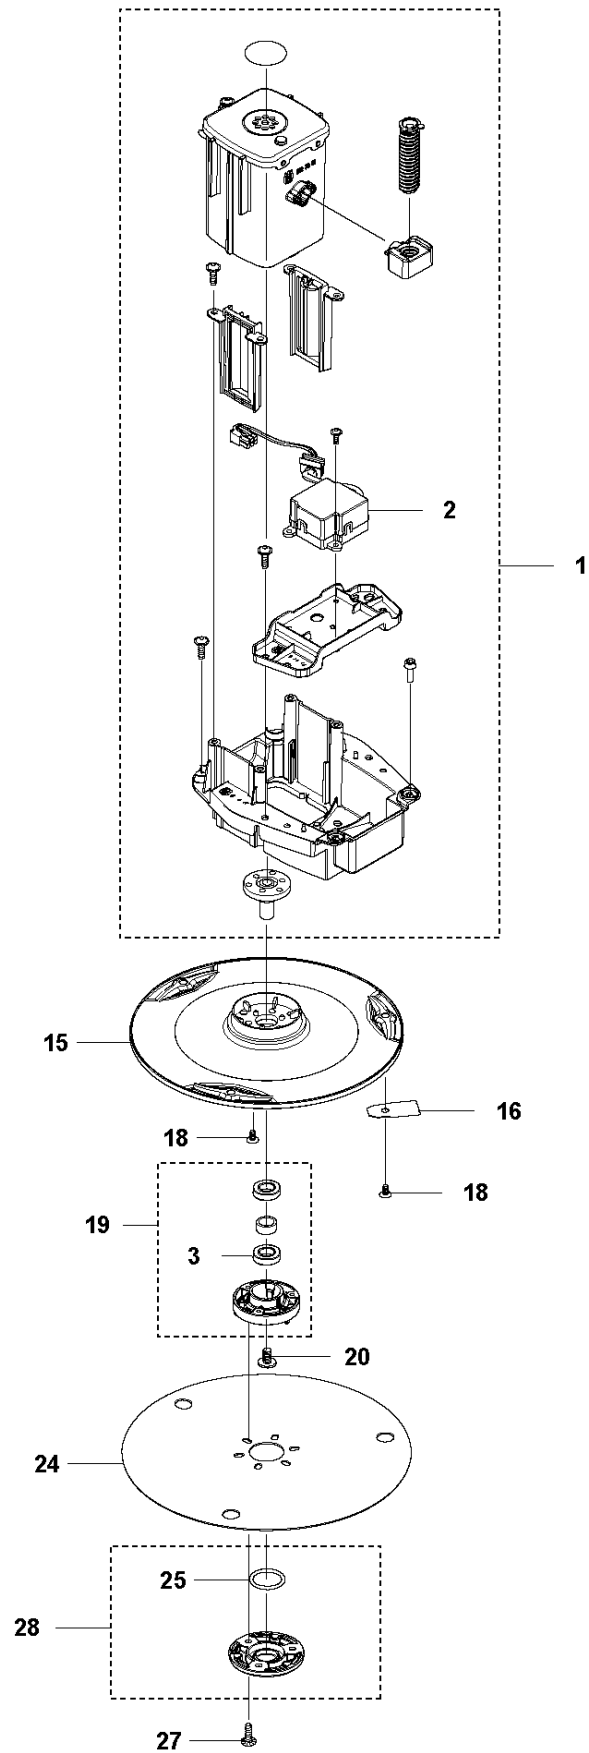

F AUTOMOWER 435X AWD
BLADE MOTOR & CUTTING EQUIPMENT

BLADE MOTOR & CUTTING EQUIPMENT

AUTOMOWER 435X AWD, 2019-

Ref	Part No	Description	Remark	QTY KIT
1	592 73 37-01	CUTTING MODULE		1
2	592 73 58-01	MOTOR		1
3	535 07 57-03	BALL BEARING		2
3	593 08 08-01	BALL BEARING	Tube 50 pcs	2
15	585 29 69-02	CUTTING DISC		1
16	577 86 46-03	BLADE SET	Long Life Safety Blade, Blister Pack 9 pcs	1
16	577 60 65-05	BLADE SET	Long Life Safety Blade, 45 pcs	1
16	577 60 66-04	BLADE SET	Long Life Safety Blade, 300 pcs	1
16	595 08 44-01	BLADE SET	Endurance Blade, 6 pcs	1
16	595 08 44-02	BLADE SET	Endurance Blade, 45 pcs	1
16	595 08 44-03	BLADE SET	Endurance Blade, 300 pcs	1
18	590 50 87-01	SCREW		3
19	588 42 17-02	BEARING HOUSING ASSY		1
20	535 07 60-01	SCREW		1
24	585 29 70-01	SKID PLATE		1
25	585 29 75-01	O-RING		1
27	575 54 33-14	SCREW		1
28	587 44 96-01	COVER KIT		1