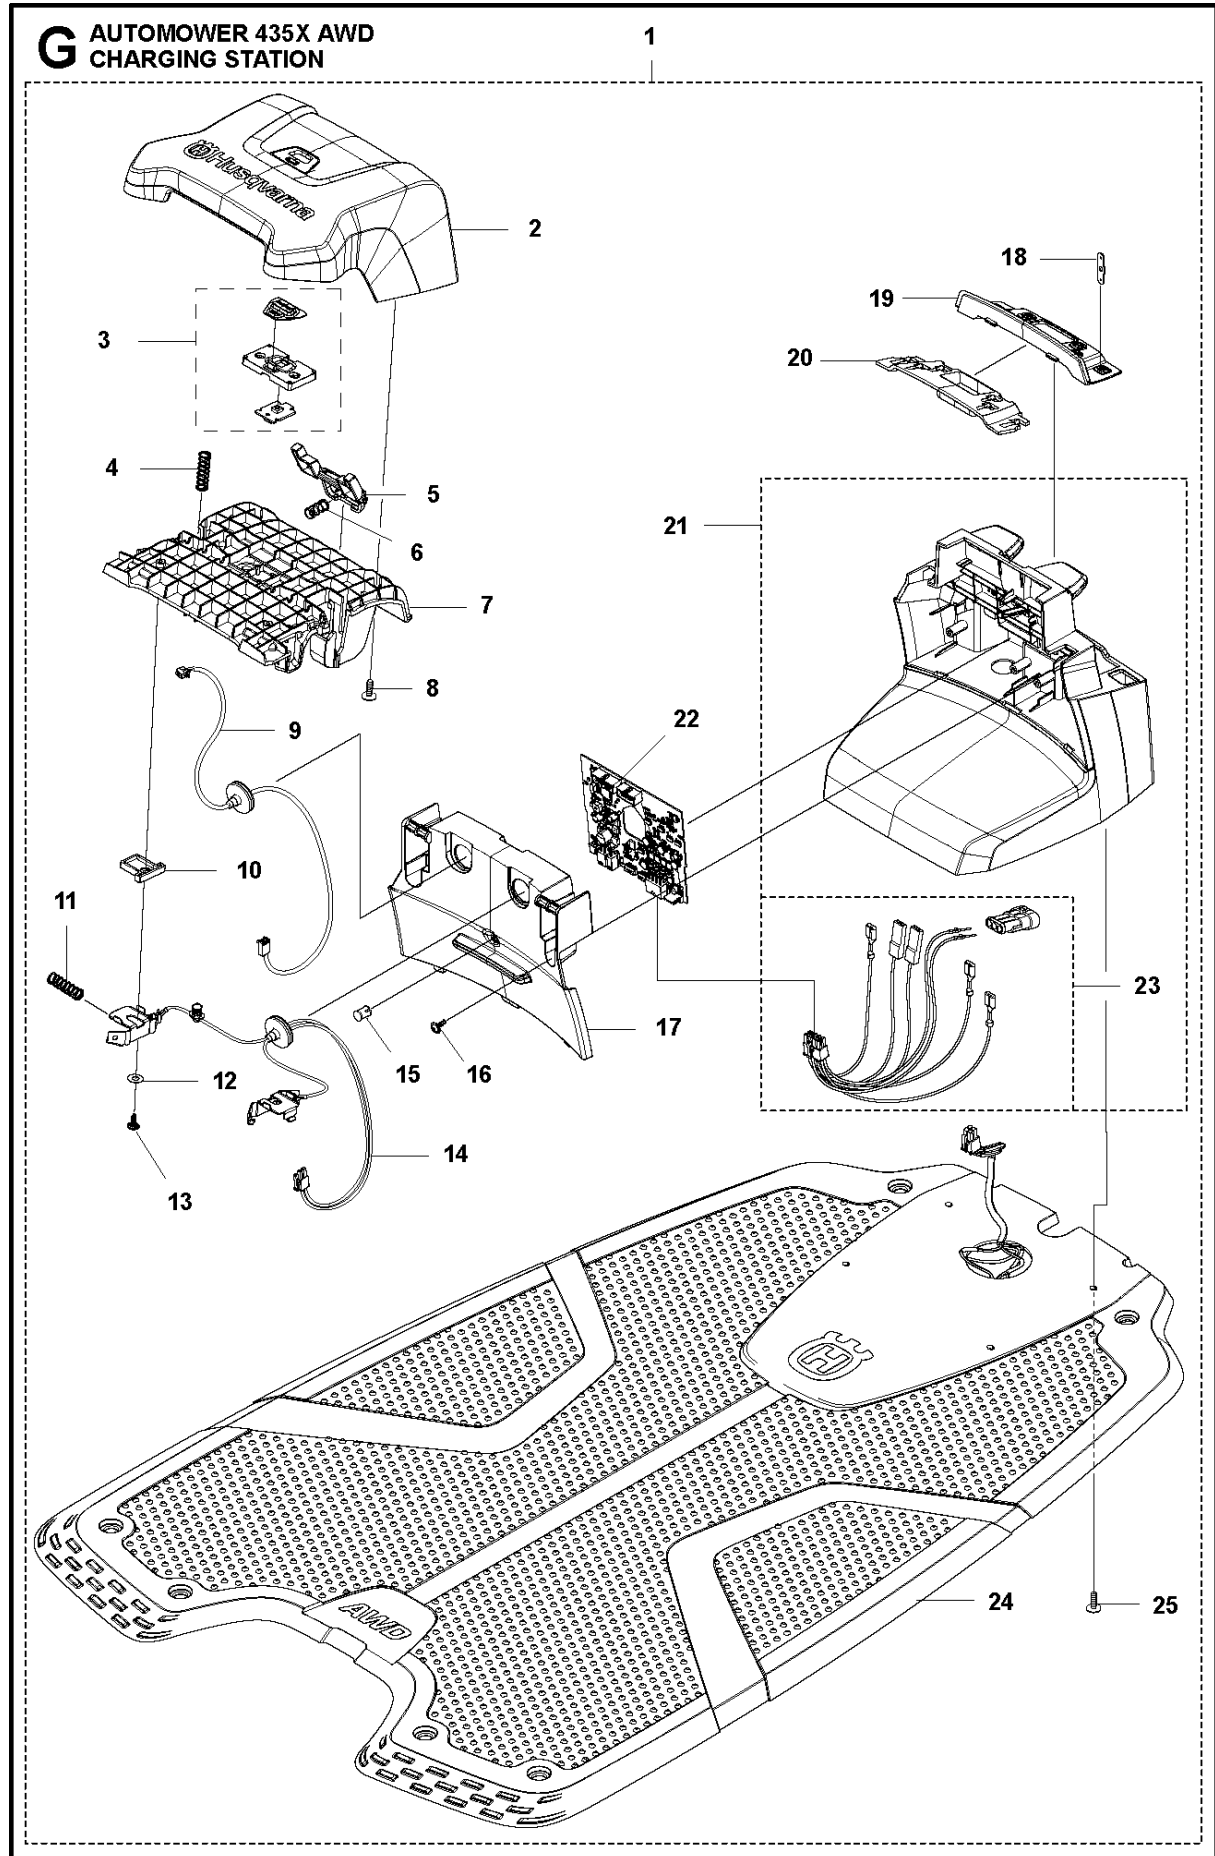

CHARGING STATION

AUTOMOWER 435X AWD, 2019-

Ref	Part No	Description	Remark	QTY KIT
1	595 31 01-02	CHARGING STATION	Universal P25 3 guides with parkbutton	1
2	579 44 82-03	CAP	Without Park button	1
2	579 44 82-04	CAP	With Park button	1
3	501 06 59-01	BUTTON KIT	Home Button Kit	1
4	580 51 14-01	SPRING		2
5	579 46 24-02	BUTTON	Button-Release	1
6	574 48 70-01	SPRING		1
7	579 45 80-04	FRAME		1
8	575 54 33-14	SCREW		12
9	579 70 83-01	LOOM	Home Button Wiring	1
10	579 46 05-01	DISTANCE		2
11	580 51 14-01	SPRING		2
12	734 11 37-41	WASHER		2
13	575 54 33-14	SCREW		12
14	585 53 95-02	CABLE ASSY	Loom Charging Contact	1
15	590 21 72-01	LENS		1
16	575 54 33-14	SCREW		2
17	579 45 97-03	LID	2 holes	1
17	579 45 97-04	LID	1 hole	1
18	580 50 41-01	TERMINAL		5
19	579 45 98-03	PANEL		1
20	579 45 99-01	HOLDER		1
21	588 18 88-01	HOUSING ASSY		1
22	596 32 80-03	PRINTED CIRCUIT ASSY	PCBA Charging Station	1
23	588 47 89-01	CABLE KIT	Wiring CS	1
24	595 28 36-01	BASE ASSY	Charging Plate	1
25	575 54 33-14	SCREW		12