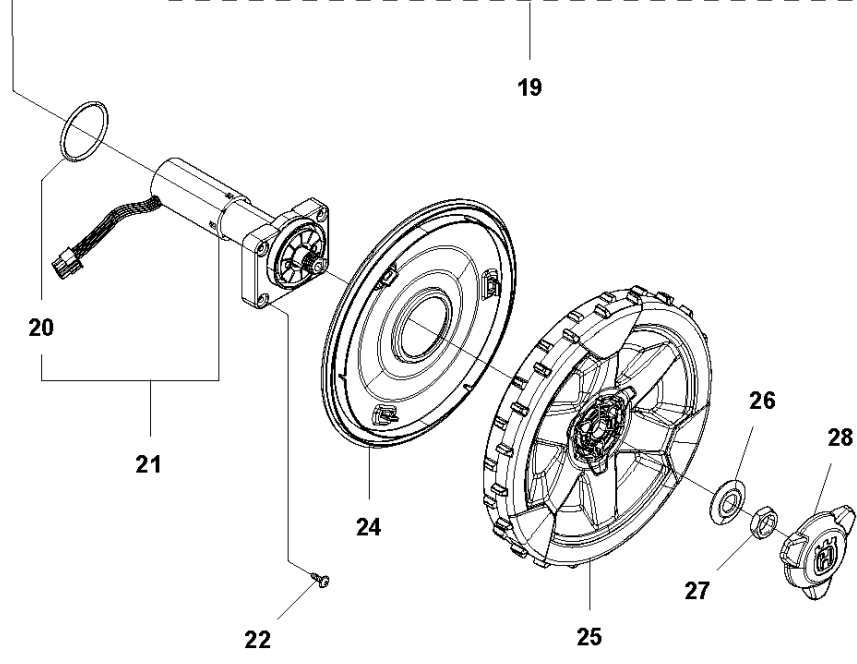

E AUTOMOWER 440
WHEELS & TIRES

WHEELS & TIRES

AUTOMOWER 440, 2018-

Ref	Part No	Description	Remark	QTY KIT
1	576 01 93-02	LOCKWASHER	Lock Washer	2
2	580 76 46-01	WASHER	Washer	2
3	580 60 51-01	BALL BEARING	Ball Bearing	2
4	580 60 51-01	BALL BEARING	Ball Bearing	2
5	535 08 78-03	WASHER	Washer	2
6	580 76 46-01	WASHER	Washer	2
7	581 62 15-01	SHIELD KIT	Shield KIT	2
8	580 48 71-01	SEALING	Sealing	2
9	580 60 51-01	BALL BEARING	Ball Bearing	2
10	579 45 71-01	WHEEL	Wheel Inside	2
11	574 44 98-01	WHEEL	Tire	2
12	580 44 51-01	O-RING	O-ring	2
13	580 60 51-01	BALL BEARING	Ball Bearing	2
14	580 76 46-01	WASHER	Washer	2
15	576 01 93-02	LOCKWASHER	Lock Washer	2
16	579 45 72-01	WHEEL	Wheel Outside	2
17	575 54 33-14	SCREW	Screw	6
18	580 33 61-01	SPINDLE	Spindle	2
19	581 62 14-01	WHEEL KIT	Front Wheel KIT	2
20	580 44 39-02	O-RING	O-ring	2
21	581 62 13-03	MOTOR KIT	Wheel Motor ASSY	2
22	574 45 01-01	SCREW IXPANT	Screw	8
24	582 27 60-01	COVER	Cover	2
25	582 27 25-01	WHEEL	Rear Wheel	2
26	586 21 06-01	WASHER	Spring Washer	2
27	731 43 24-01	HEXAGON THIN NUT	Thin Nut	2
28	579 50 55-02	HUB CAP	Hub Cap	2