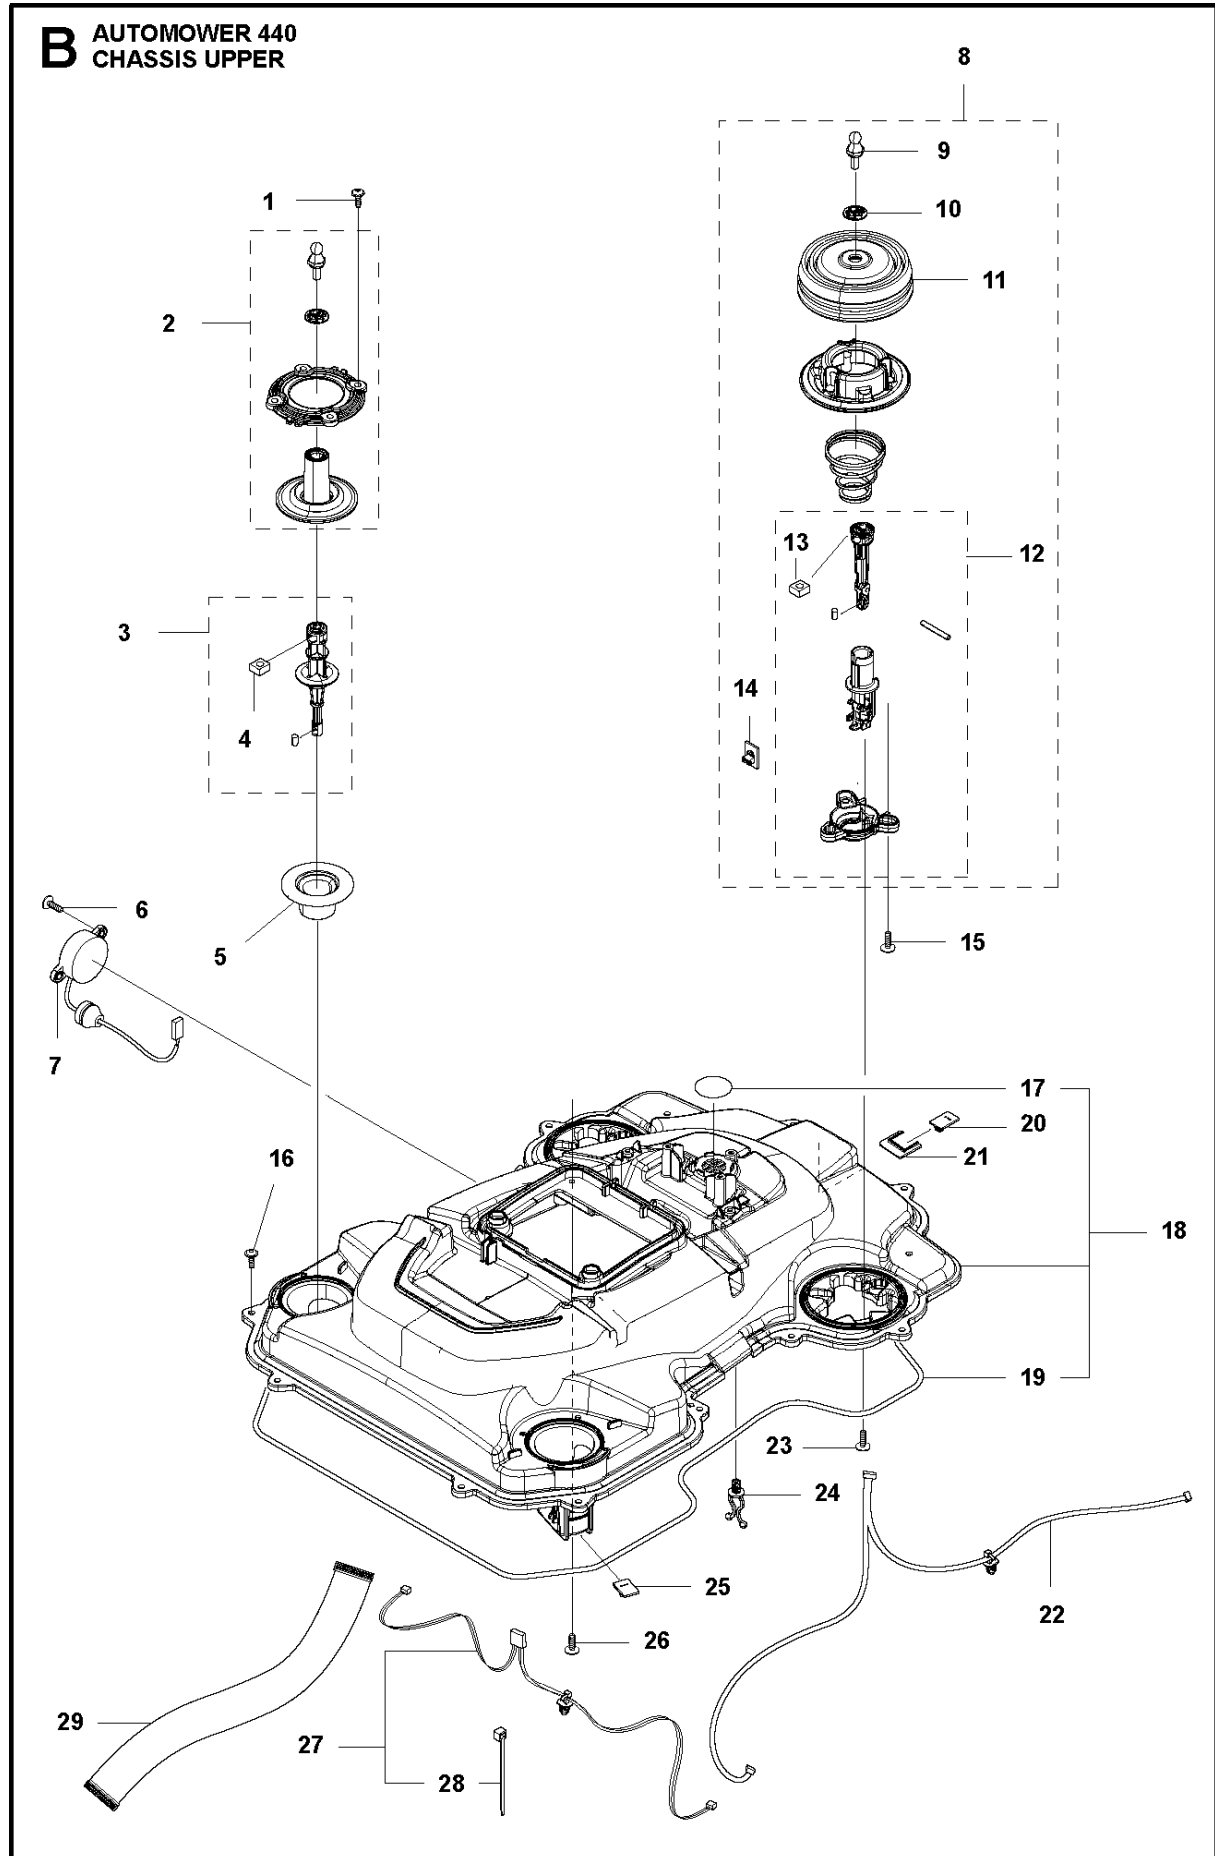

# SPARE PARTS LIST

ROBOTIC LAWN MOWERS

AUTOMOWER 440, 2018-

**A** AUTOMOWER 440  
COVER

## COVER

AUTOMOWER 440, 2018-

Ref	Part No	Description	Remark	QTY KIT
1	581 62 04-05	BODY KIT	Body KIT	1
2	587 42 35-01	DECAL	Decal	1
3	580 52 68-01	CAP	Cap	4
4	586 35 97-01	LABEL	Label	1
5	585 53 92-04	CABLE ASSY	Charging Plate Wiring	1
6	501 06 56-01	HOLDER ASSY	Holder ASSY	1
7	575 54 33-14	SCREW	Screw	1
8	579 51 98-02	BUMPER	Bumper	1
9	574 45 01-01	SCREW ITPANT	Screw	4

## CENTER CONSOL

AUTOMOWER 440, 2018-

Ref	Part No	Description	Remark	QTY KIT
1	588 79 75-06	COVER	Cover	1
2	579 45 85-01	HATCH	Hatch	1
3	579 45 81-01	BUTTON	Button	1
4	575 54 33-14	SCREW	Screw	2
5	501 06 58-01	HINGE KIT	Hinge KIT	1
6	575 54 33-14	SCREW	Screw	2
7	579 62 79-01	KEYBOARD	Keyboard	1
8	581 62 06-01	COVER KIT	Cover KIT	1
9	535 13 01-01	SPRING	Spring	2
10	574 87 47-06	SEALING STRIP	Sealing Strip (1 pcs, 5 mm)	1
11	574 48 03-02	SWITCH	Switch	1
12	501 06 60-01	LOCK KIT	Locking Plate KIT	1
13	575 54 33-14	SCREW	Screw	1
14	575 54 33-14	SCREW	Screw	1
15	575 54 33-14	SCREW	Screw	3
16	581 62 07-01	SUPPORT KIT	Support KIT	1
17	592 91 04-01	PRINTED CIRCUIT ASSY	Printed Circuit ASSY	1