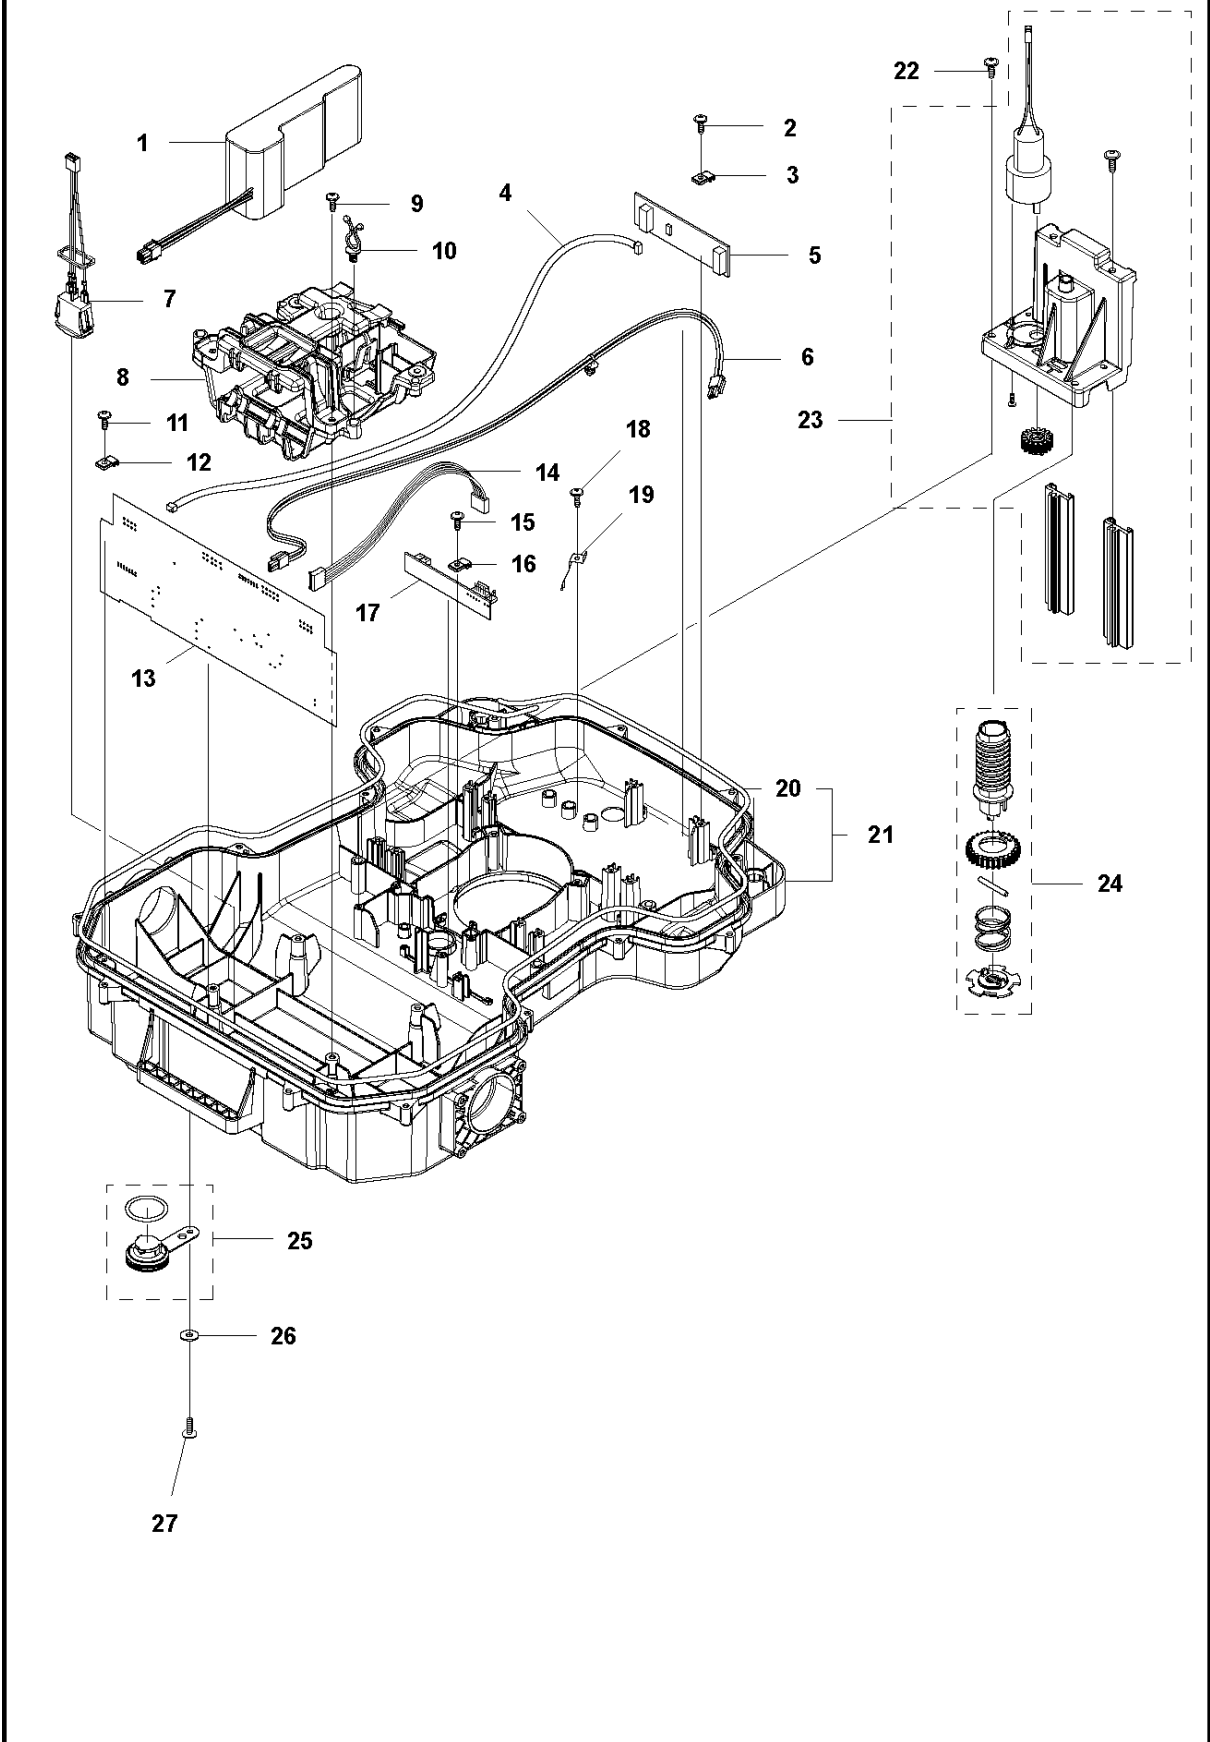

D AUTOMOWER 440
CHASSIS LOWER

CHASSIS LOWER

AUTOMOWER 440, 2018-

Ref	Part No	Description	Remark	QTY KIT
1	589 58 57-01	BATTERY	Battery	2
2	575 54 33-14	SCREW	Screw	2
3	579 52 94-01	CLAMP	Clamp	2
4	579 70 82-01	LOOM	Loom	1
5	588 90 30-01	PRINTED CIRCUIT ASSY	Printed Circuit ASSY	1
6	580 37 07-02	LOOM	Loom	1
7	579 70 87-01	CABLE ASSY	Switch, On Off	1
8	580 60 96-02	HOLDER	Holder	1
9	574 45 01-01	SCREW ITPANT	Screw	5
10	580 68 29-01	HOLDER	Holder	7
11	575 54 33-14	SCREW	Screw	2
12	579 52 94-01	CLAMP	Clamp	2
13	592 85 26-01	PRINTED CIRCUIT ASSY	Printed Circuit ASSY	1
14	579 70 80-01	LOOM	Loom	1
15	575 54 33-14	SCREW	Screw	1
16	579 52 94-01	CLAMP	Clamp	1
17	579 72 85-02	PRINTED CIRCUIT ASSY	Printed Circuit ASSY	1
18	575 54 33-14	SCREW	Screw	2
19	581 55 61-01	SPRING	Spring	2
20	574 87 47-05	SEALING STRIP	Sealing Strip (1 pcs, 5 mm)	1
21	581 62 17-01	CHASSIS KIT	Chassis KIT	1
22	575 54 33-14	SCREW	Screw	4
23	501 06 83-01	MOTOR ASSY	Motor ASSY	1
24	581 62 16-01	SCREW KIT	Screw KIT	1
25	581 62 12-02	PLUG KIT	Plug KIT	1
26	734 11 37-41	WASHER	Washer	1
27	574 45 01-01	SCREW ITPANT	Screw	1