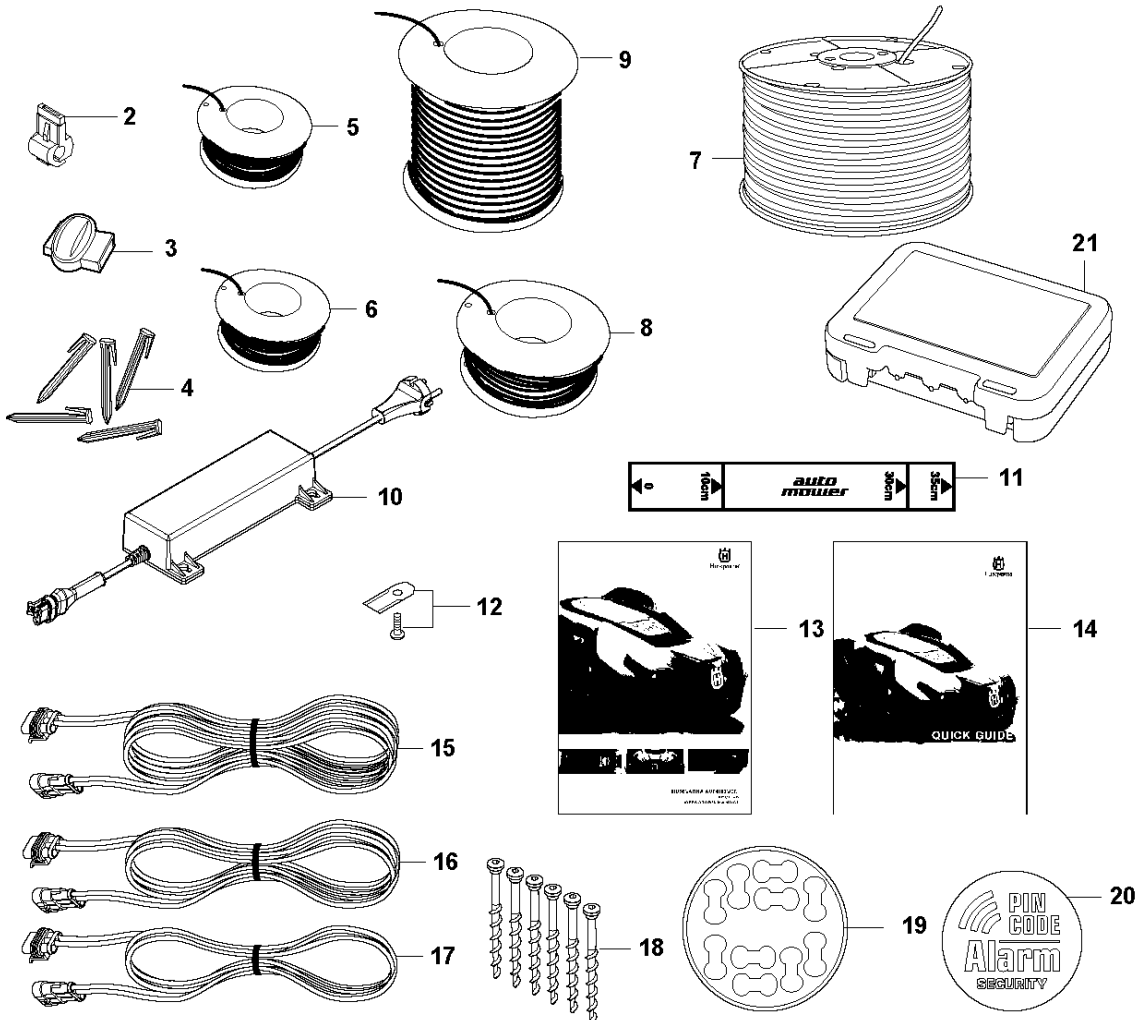

H AUTOMOWER 440 INSTALLATION ACCESSORIES

INSTALLATION ACCESSORIES

AUTOMOWER 440, 2018-

Ref	Part No	Description	Remark	QTY KIT
1	967 62 36-01	INSTALLATION KIT	Installation KIT S: Wire (150 m), Staples (300 pcs), Connectors (3 pcs), Couplers (5 pcs)	1
1	967 62 36-02	INSTALLATION KIT	Installation KIT M: Wire (250 m), Staples (400 pcs), Connectors (3 pcs), Couplers (5 pcs)	1
1	967 62 36-03	INSTALLATION KIT	Installation KIT L: Wire (400 m), Staples (600 pcs), Connectors (5 pcs), Couplers (5 pcs)	1
2	535 12 90-01	CONNECTOR	Loop Wire Connector	1
2	535 12 90-02	CONNECTOR	Loop Wire Connector, Blister Pack, 100 pcs	1
2	577 86 48-01	CONNECTOR	Loop Wire Connectors, Blister Pack, 5pcs	1
3	501 98 02-01	COUPLER	Coupler	1
3	577 86 47-01	COUPLER	Couplers, Blister Pack, 5 pcs	1
3	501 98 02-03	COUPLER	Couplers, 100 pcs	1
4	577 86 42-01	STAPLE	Staples, 85 mm, Blister Pack, 100 pcs	1
4	583 97 34-01	STAPLE	Staples, 85 mm, 100 pcs	1
5	577 86 43-02	WIRE	Wire Blister Pack, (50 m)	1
5	580 66 20-02	WIRE	Wire (150 m)	1
5	577 86 43-01	WIRE	Wire Blister Pack, (150 m)	1
6	580 66 20-01	WIRE	Wire (250 m)	1
7	593 29 77-01	WIRE	Wire Pro 300m	1
8	522 91 41-01	WIRE	Wire (500 m, ~3.4 mm)	1
9	580 66 20-04	WIRE	Wire (800 m)	1
10	586 81 22-01	POWER UNIT	Transformer (EU)	1
10	586 81 22-02	POWER UNIT	Transformer (UK/IRL)	1
10	586 81 22-03	POWER UNIT	Transformer (CH)	1
10	586 81 22-04	POWER UNIT	Transformer (US/CA)	1
10	586 81 22-05	POWER UNIT	Transformer (AU/NZ)	1
11	544 17 75-01	MEASURING TAPE	Measuring Tape	1
12	577 86 46-03	BLADE SET	Long Life Safety Blades, Blister Pack, 9 pcs	1
12	577 60 65-05	BLADE SET	Long Life Safety Blades, 45 pcs	1
12	577 60 66-04	BLADE SET	Long Life Safety Blades, 300 pcs	1
13	115875801	TBD	Operator's Manual, Swedish	1
13	115875806	TBD	Operator's Manual, Danish	1
13	115875811	TBD	Operator's Manual, Finnish	1
13	115875821	TBD	Operator's Manual, Norwegian	1
13	115875826	TBD	Operator's Manual, English	1
13	115875831	TBD	Operator's Manual, French	1
13	115875832	TBD	Operator's Manual, French (Canada)	1
13	115875836	TBD	Operator's Manual, Dutch	1
13	115875841	TBD	Operator's Manual, Italian	1
13	115875846	TBD	Operator's Manual, Spanish	1
13	115875851	TBD	Operator's Manual, German	1
13	115875856	TBD	Operator's Manual, Russian	1
13	115875858	TBD	Operator's Manual, Hungarian	1
13	115875859	TBD	Operator's Manual, Portuguese	1
13	115875861	TBD	Operator's Manual, Polish	1
13	115875862	TBD	Operator's Manual, Romanian	1