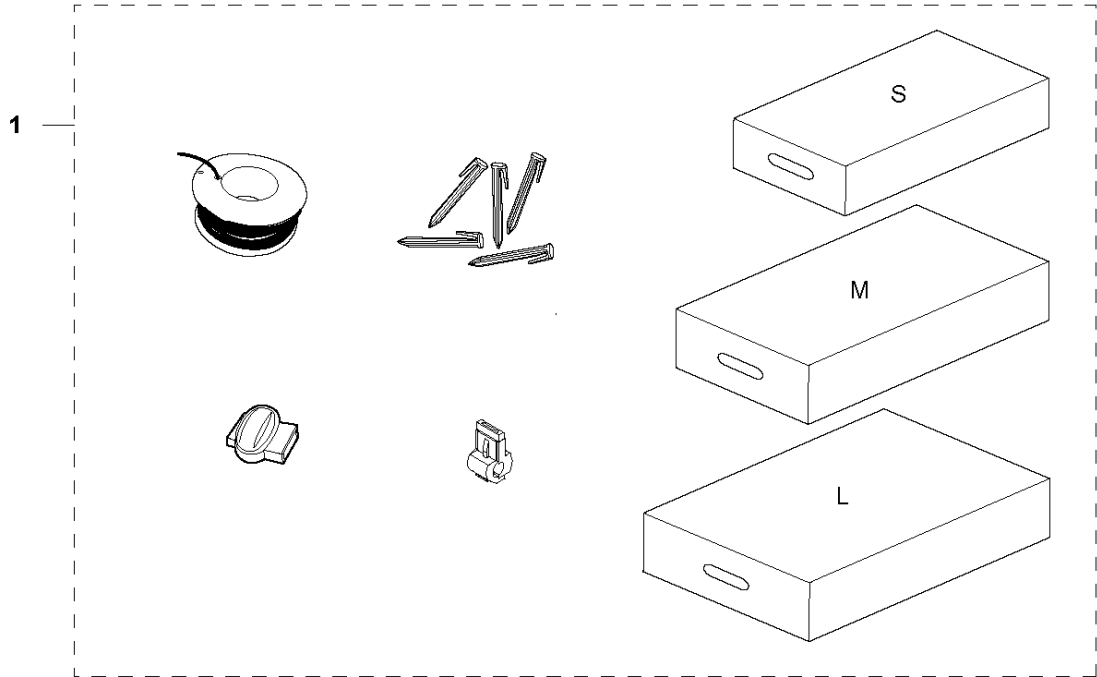

H AUTOMOWER 440 INSTALLATION ACCESSORIES

INSTALLATION ACCESSORIES

AUTOMOWER 440, 2018-

Ref	Part No	Description	Remark	QTY KIT
1	967 62 36-01	INSTALLATION KIT	Installation KIT S: Wire (150 m), Staples (300 pcs), Connectors (3 pcs), Couplers (5 pcs)	1
1	967 62 36-02	INSTALLATION KIT	Installation KIT M: Wire (250 m), Staples (400 pcs), Connectors (3 pcs), Couplers (5 pcs)	1
1	967 62 36-03	INSTALLATION KIT	Installation KIT L: Wire (400 m), Staples (600 pcs), Connectors (5 pcs), Couplers (5 pcs)	1
2	535 12 90-01	CONNECTOR	Loop Wire Connector	1
2	535 12 90-02	CONNECTOR	Loop Wire Connector, Blister Pack, 100 pcs	1
2	577 86 48-01	CONNECTOR	Loop Wire Connectors, Blister Pack, 5pcs	1
3	501 98 02-01	COUPLER	Coupler	1
3	577 86 47-01	COUPLER	Couplers, Blister Pack, 5 pcs	1
3	501 98 02-03	COUPLER	Couplers, 100 pcs	1
4	577 86 42-01	STAPLE	Staples, 85 mm, Blister Pack, 100 pcs	1
4	583 97 34-01	STAPLE	Staples, 85 mm, 100 pcs	1
5	577 86 43-02	WIRE	Wire Blister Pack, (50 m)	1
5	580 66 20-02	WIRE	Wire (150 m)	1
5	577 86 43-01	WIRE	Wire Blister Pack, (150 m)	1
6	580 66 20-01	WIRE	Wire (250 m)	1
7	593 29 77-01	WIRE	Wire Pro 300m	1
8	522 91 41-01	WIRE	Wire (500 m, ~3.4 mm)	1
9	580 66 20-04	WIRE	Wire (800 m)	1
10	586 81 22-01	POWER UNIT	Transformer (EU)	1
10	586 81 22-02	POWER UNIT	Transformer (UK/IRL)	1
10	586 81 22-03	POWER UNIT	Transformer (CH)	1
10	586 81 22-04	POWER UNIT	Transformer (US/CA)	1
10	586 81 22-05	POWER UNIT	Transformer (AU/NZ)	1
11	544 17 75-01	MEASURING TAPE	Measuring Tape	1
12	577 86 46-03	BLADE SET	Long Life Safety Blades, Blister Pack, 9 pcs	1
12	577 60 65-05	BLADE SET	Long Life Safety Blades, 45 pcs	1
12	577 60 66-04	BLADE SET	Long Life Safety Blades, 300 pcs	1
13	115875801	TBD	Operator's Manual, Swedish	1
13	115875806	TBD	Operator's Manual, Danish	1
13	115875811	TBD	Operator's Manual, Finnish	1
13	115875821	TBD	Operator's Manual, Norwegian	1
13	115875826	TBD	Operator's Manual, English	1
13	115875831	TBD	Operator's Manual, French	1
13	115875832	TBD	Operator's Manual, French (Canada)	1
13	115875836	TBD	Operator's Manual, Dutch	1
13	115875841	TBD	Operator's Manual, Italian	1
13	115875846	TBD	Operator's Manual, Spanish	1
13	115875851	TBD	Operator's Manual, German	1
13	115875856	TBD	Operator's Manual, Russian	1
13	115875858	TBD	Operator's Manual, Hungarian	1
13	115875859	TBD	Operator's Manual, Portuguese	1
13	115875861	TBD	Operator's Manual, Polish	1
13	115875862	TBD	Operator's Manual, Romanian	1