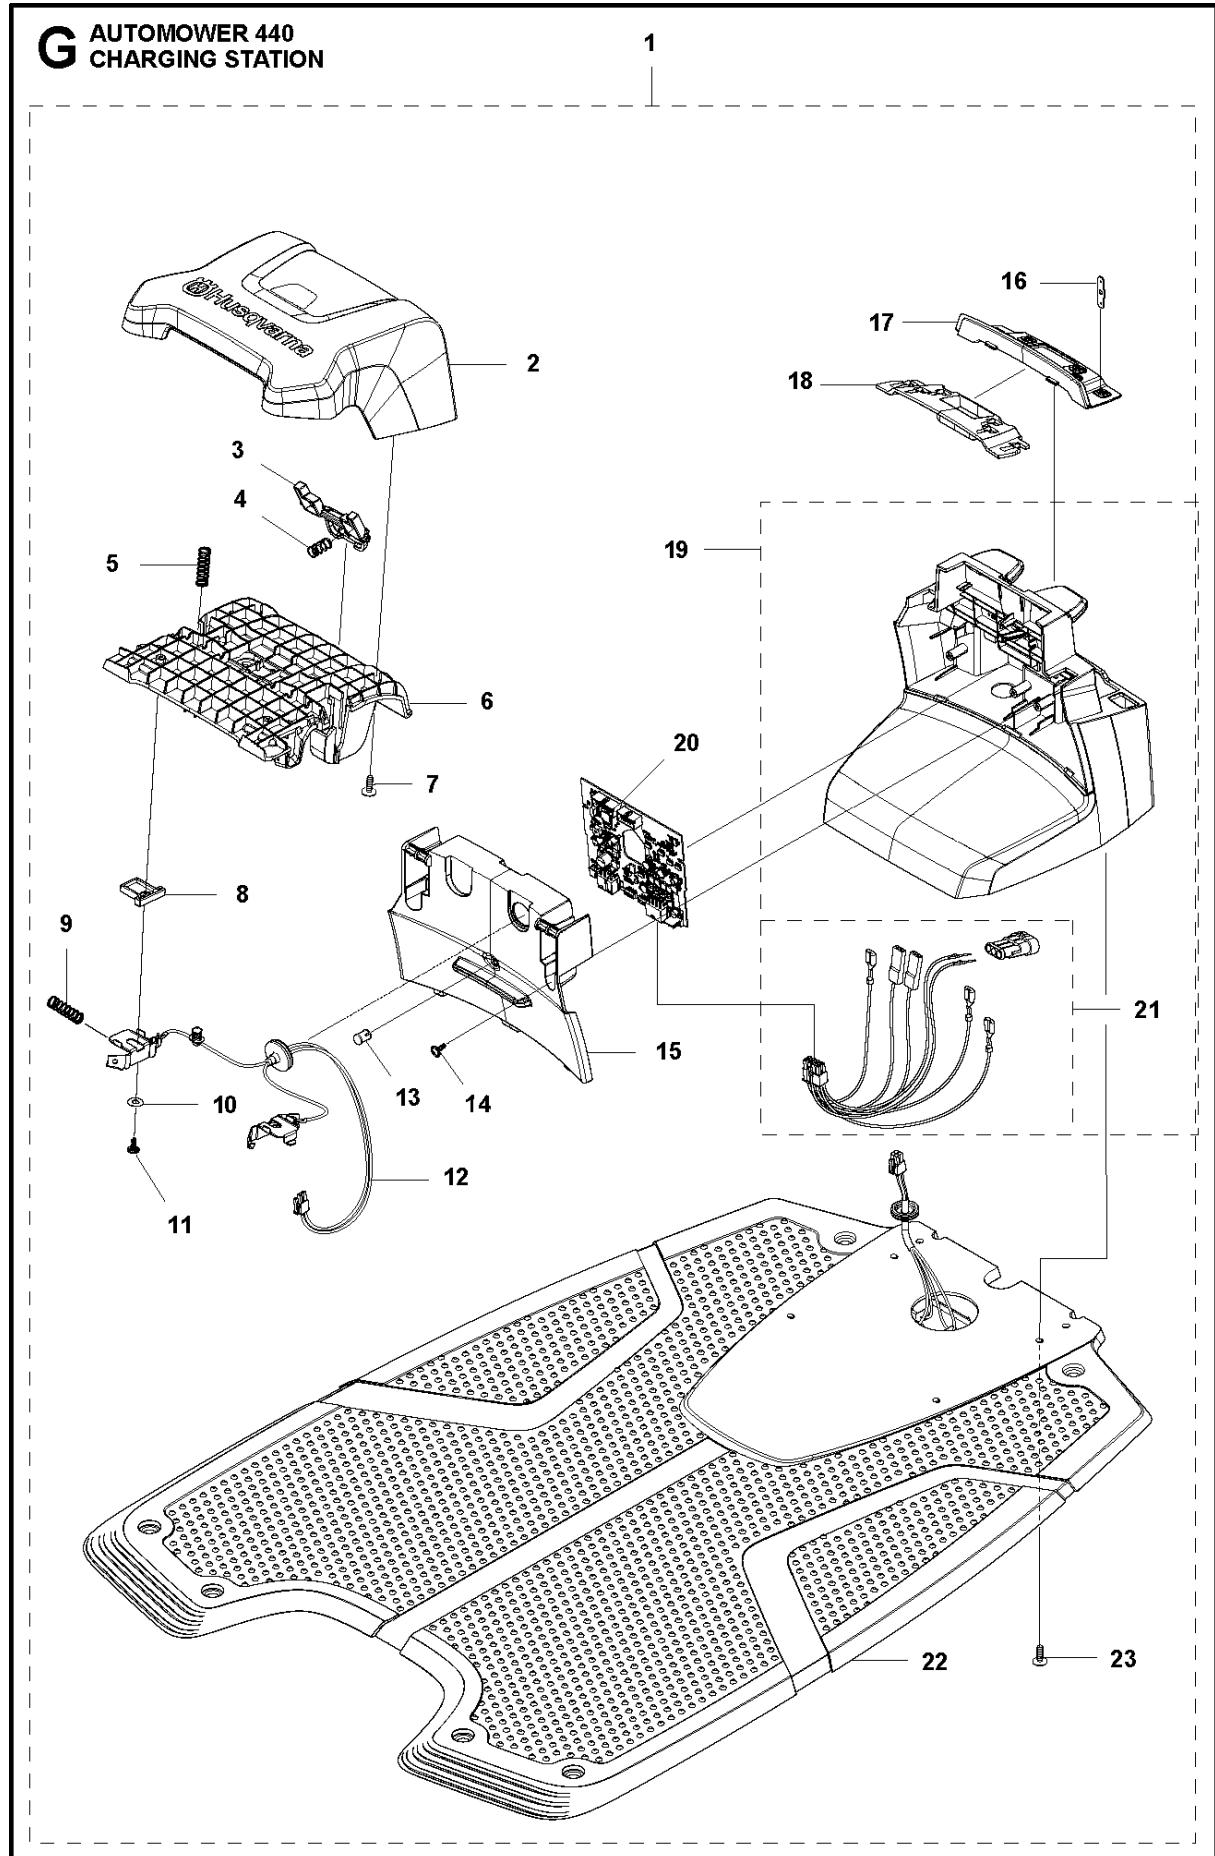

CHARGING STATION

AUTOMOWER 440, 2018-

Ref	Part No	Description	Remark	QTY KIT
1	580 76 55-07	CHARGING STATION	Charging Station	1
2	579 44 82-03	CAP	Cap	1
3	579 46 24-02	BUTTON	Button	1
4	574 48 70-01	SPRING	Spring	1
5	580 51 14-01	SPRING	Spring	2
6	579 45 80-04	FRAME	Frame	1
7	575 54 33-14	SCREW	Screw	4
8	579 46 05-01	DISTANCE	Distance	2
9	580 51 14-01	SPRING	Spring	2
10	734 11 37-41	WASHER	Washer	2
11	575 54 33-14	SCREW	Screw	2
12	585 53 95-02	CABLE ASSY	Loom Charging Contact	1
13	590 21 72-01	LENS	Lens	1
14	575 54 33-14	SCREW	Screw	2
15	579 45 97-04	LID	Lid	1
16	580 50 41-01	TERMINAL	Terminal	4
17	579 45 98-02	PANEL	Panel	1
18	579 45 99-01	HOLDER	Holder	1
19	588 18 88-01	HOUSING ASSY	Housing KIT	1
20	589 50 78-01	PRINTED CIRCUIT ASSY	PCBA Charging Station	1
21	588 47 89-01	CABLE KIT	Wiring CS	1
22	590 09 40-01	BASE ASSY	Charging Plate	1
23	575 54 33-14	SCREW	Screw	4