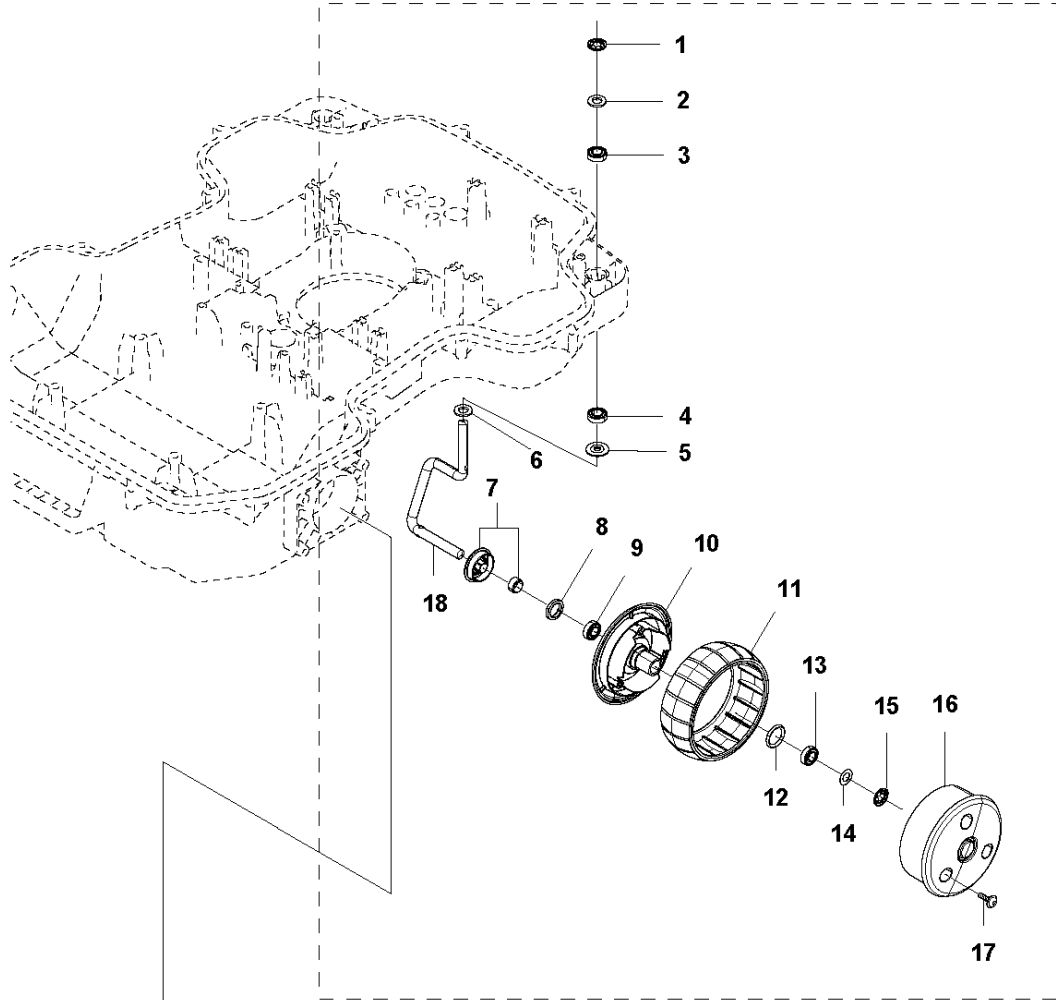

E AUTOMOWER 440
WHEELS & TIRES

WHEELS & TIRES

AUTOMOWER 440, 2018-

Ref	Part No	Description	Remark	QTY KIT
1	576 01 93-02	LOCKWASHER	Lock Washer	2
2	580 76 46-01	WASHER	Washer	2
3	580 60 51-01	BALL BEARING	Ball Bearing	2
4	580 60 51-01	BALL BEARING	Ball Bearing	2
5	535 08 78-03	WASHER	Washer	2
6	580 76 46-01	WASHER	Washer	2
7	581 62 15-01	SHIELD KIT	Shield KIT	2
8	580 48 71-01	SEALING	Sealing	2
9	580 60 51-01	BALL BEARING	Ball Bearing	2
10	579 45 71-01	WHEEL	Wheel Inside	2
11	574 44 98-01	WHEEL	Tire	2
12	580 44 51-01	O-RING	O-ring	2
13	580 60 51-01	BALL BEARING	Ball Bearing	2
14	580 76 46-01	WASHER	Washer	2
15	576 01 93-02	LOCKWASHER	Lock Washer	2
16	579 45 72-01	WHEEL	Wheel Outside	2
17	575 54 33-14	SCREW	Screw	6
18	580 33 61-01	SPINDLE	Spindle	2
19	581 62 14-01	WHEEL KIT	Front Wheel KIT	2
20	580 44 39-02	O-RING	O-ring	2
21	581 62 13-03	MOTOR KIT	Wheel Motor ASSY	2
22	574 45 01-01	SCREW IXPANT	Screw	8
24	582 27 60-01	COVER	Cover	2
25	582 27 25-01	WHEEL	Rear Wheel	2
26	586 21 06-01	WASHER	Spring Washer	2
27	731 43 24-01	HEXAGON THIN NUT	Thin Nut	2
28	579 50 55-02	HUB CAP	Hub Cap	2