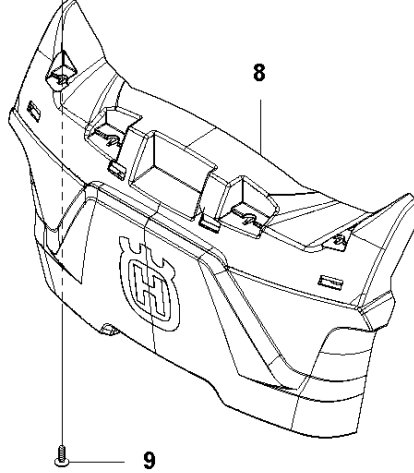

# SPARE PARTS LIST

ROBOTIC LAWN MOWERS

AUTOMOWER 440, 2018-

**A** AUTOMOWER 440  
COVER

## COVER

AUTOMOWER 440, 2018-

Ref	Part No	Description	Remark	QTY KIT
1	581 62 04-05	BODY KIT	Body KIT	1
2	587 42 35-01	DECAL	Decal	1
3	580 52 68-01	CAP	Cap	4
4	586 35 97-01	LABEL	Label	1
5	585 53 92-04	CABLE ASSY	Charging Plate Wiring	1
6	501 06 56-01	HOLDER ASSY	Holder ASSY	1
7	575 54 33-14	SCREW	Screw	1
8	579 51 98-02	BUMPER	Bumper	1
9	574 45 01-01	SCREW ITPANT	Screw	4