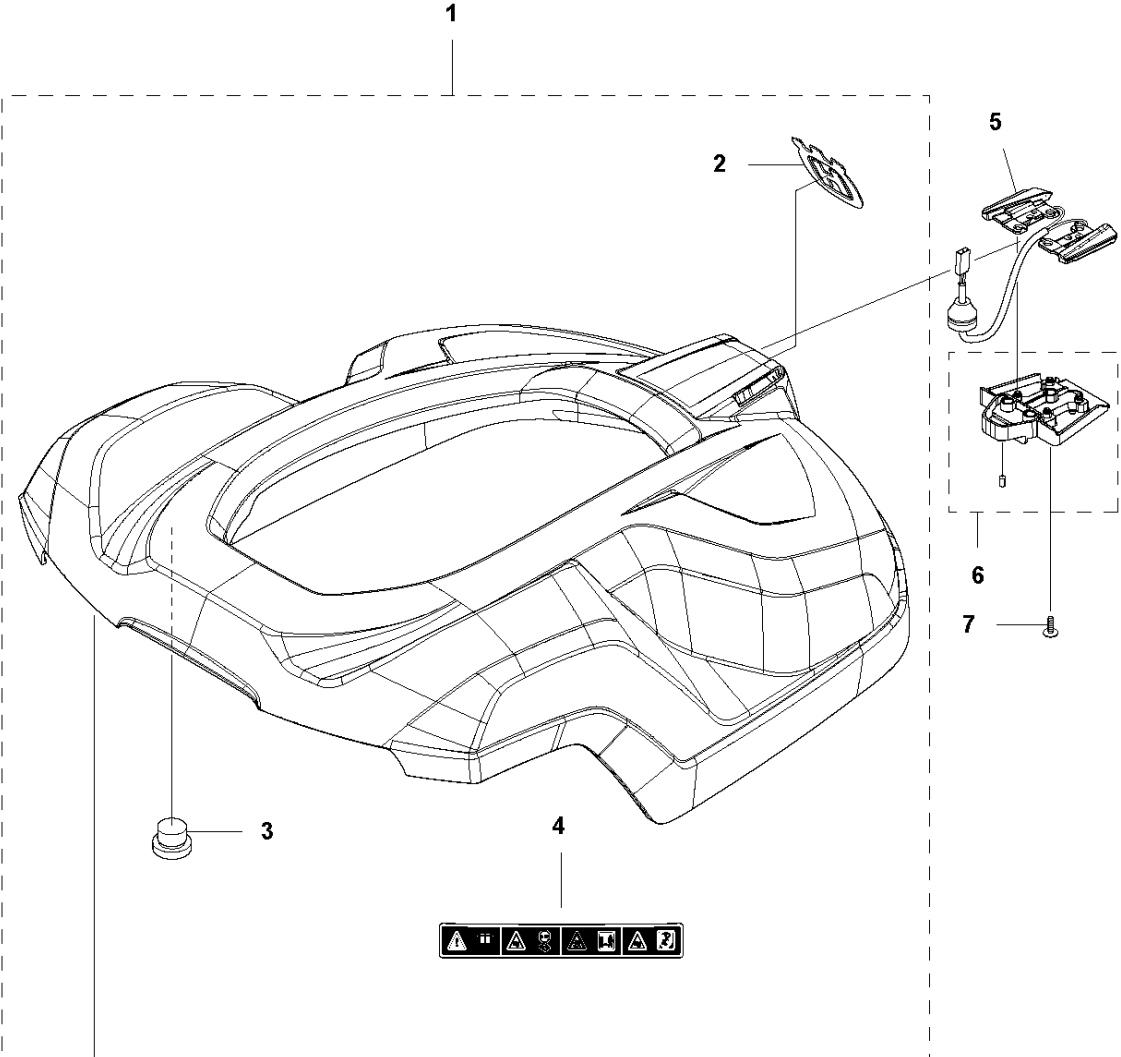

# SPARE PARTS LIST

ROBOTIC LAWN MOWERS

AUTOMOWER 440, 2018-

**A** AUTOMOWER 440  
COVER

## COVER

AUTOMOWER 440, 2018-

Ref	Part No	Description	Remark	QTY KIT
1	581 62 04-05	BODY KIT	Body KIT	1
2	587 42 35-01	DECAL	Decal	1
3	580 52 68-01	CAP	Cap	4
4	586 35 97-01	LABEL	Label	1
5	585 53 92-04	CABLE ASSY	Charging Plate Wiring	1
6	501 06 56-01	HOLDER ASSY	Holder ASSY	1
7	575 54 33-14	SCREW	Screw	1
8	579 51 98-02	BUMPER	Bumper	1
9	574 45 01-01	SCREW ITPANT	Screw	4