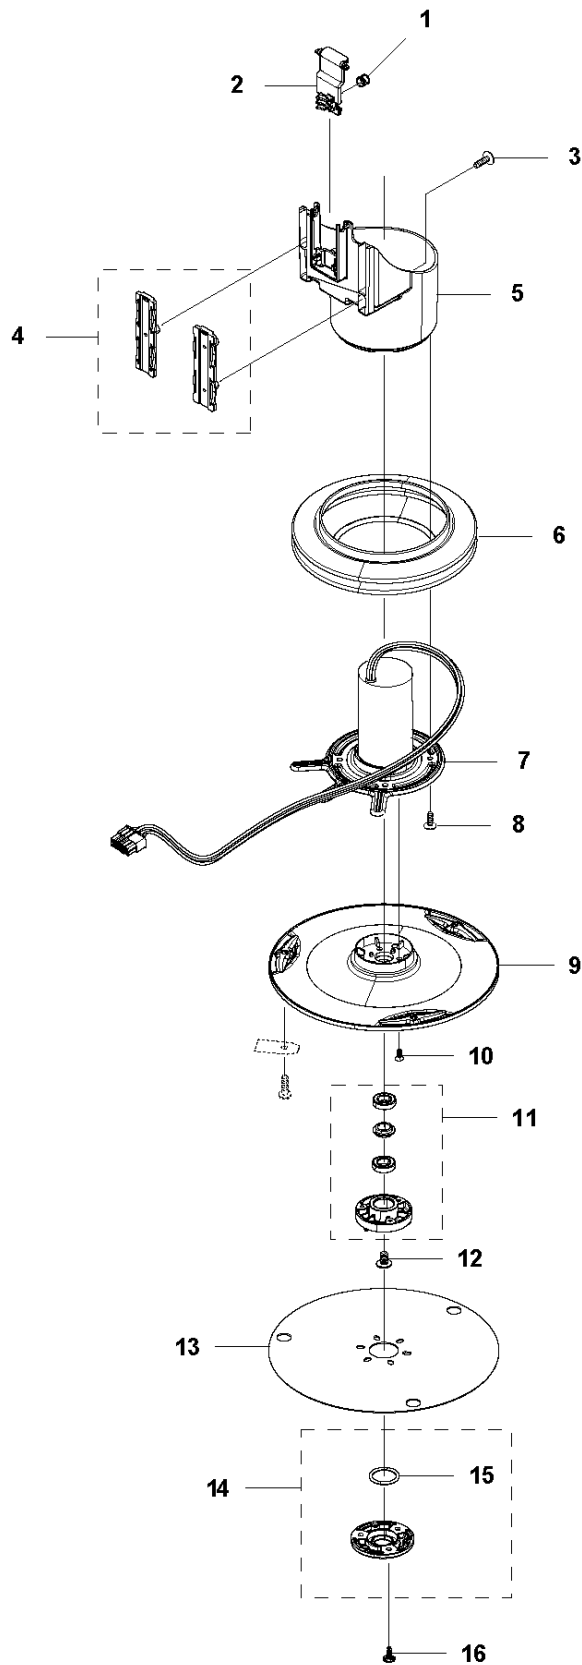

F AUTOMOWER 440
BLADE MOTOR & CUTTING EQUIPMENT

BLADE MOTOR & CUTTING EQUIPMENT

AUTOMOWER 440, 2018-

Ref	Part No	Description	Remark	QTY KIT
1	580 62 44-01	SPRING	Spring	1
2	579 56 46-01	LINK	Link	1
3	575 54 33-14	SCREW	Screw	3
4	581 62 18-01	BEARING KIT	Bearing KIT	1
5	579 56 45-01	HOUSING	Housing	1
6	579 66 64-03	BELLOWS	Bellows	1
7	587 38 14-01	MOTOR ASSY	Cutting Motor ASSY	1
8	575 54 33-14	SCREW	Screw	4
9	587 37 81-01	CUTTING DISC	Cutting Disc	1
10	535 13 05-02	SCREW	Screw	3
11	588 42 17-01	BEARING HOUSING ASSY	Bearing Housing ASSY	1
12	535 07 60-01	SCREW	Screw	1
13	587 37 80-01	SKID PLATE	Skid Plate	1
14	587 44 96-01	COVER KIT	Bearing Cover ASSY	1
15	585 29 75-01	O-RING	O-Ring	1
16	575 54 33-14	SCREW	Screw	3