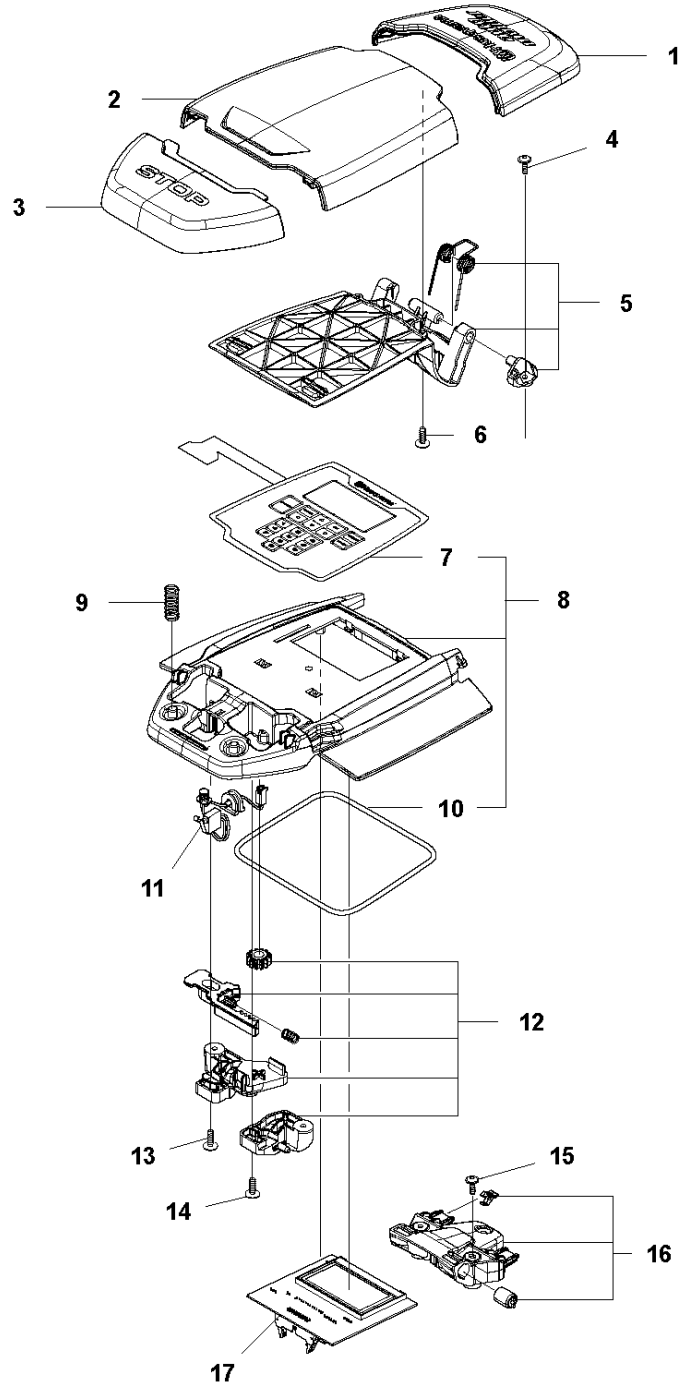

## COVER

AUTOMOWER 440, 2018-

Ref	Part No	Description	Remark	QTY KIT
1	581 62 04-05	BODY KIT	Body KIT	1
2	587 42 35-01	DECAL	Decal	1
3	580 52 68-01	CAP	Cap	4
4	586 35 97-01	LABEL	Label	1
5	585 53 92-04	CABLE ASSY	Charging Plate Wiring	1
6	501 06 56-01	HOLDER ASSY	Holder ASSY	1
7	575 54 33-14	SCREW	Screw	1
8	579 51 98-02	BUMPER	Bumper	1
9	574 45 01-01	SCREW ITPANT	Screw	4

## CENTER CONSOL

AUTOMOWER 440, 2018-

Ref	Part No	Description	Remark	QTY KIT
1	588 79 75-06	COVER	Cover	1
2	579 45 85-01	HATCH	Hatch	1
3	579 45 81-01	BUTTON	Button	1
4	575 54 33-14	SCREW	Screw	2
5	501 06 58-01	HINGE KIT	Hinge KIT	1
6	575 54 33-14	SCREW	Screw	2
7	579 62 79-01	KEYBOARD	Keyboard	1
8	581 62 06-01	COVER KIT	Cover KIT	1
9	535 13 01-01	SPRING	Spring	2
10	574 87 47-06	SEALING STRIP	Sealing Strip (1 pcs, 5 mm)	1
11	574 48 03-02	SWITCH	Switch	1
12	501 06 60-01	LOCK KIT	Locking Plate KIT	1
13	575 54 33-14	SCREW	Screw	1
14	575 54 33-14	SCREW	Screw	1
15	575 54 33-14	SCREW	Screw	3
16	581 62 07-01	SUPPORT KIT	Support KIT	1
17	592 91 04-01	PRINTED CIRCUIT ASSY	Printed Circuit ASSY	1