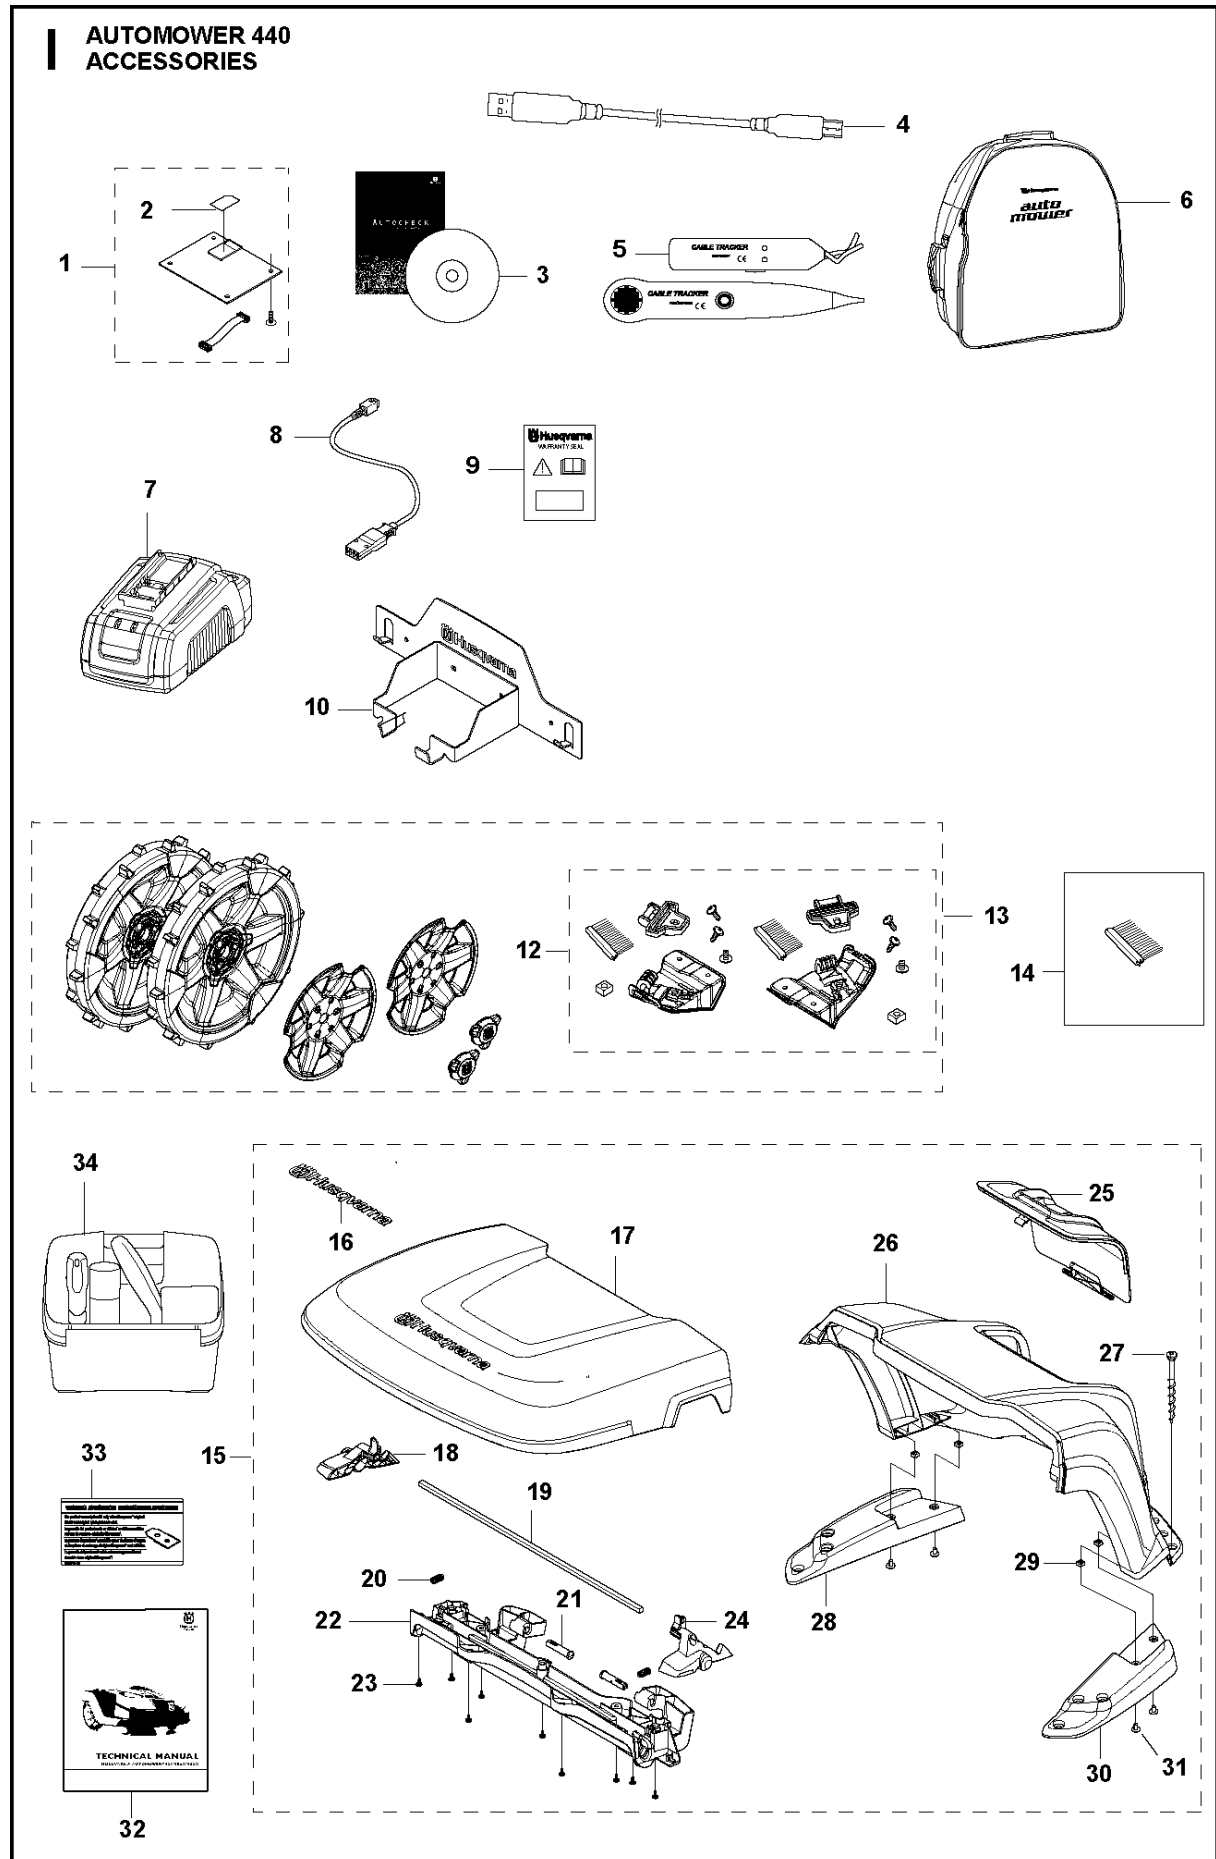

ACCESSORIES

AUTOMOWER 440, 2018-

Ref	Part No	Description	Remark	QTY KIT
1	586 66 23-05	GPS MODULE	Automower Connect KIT	1
3	577 85 81-03	DVD	DVD Autocheck EXP	1
4	577 51 81-02	CABLE	Service Cable (USB)	1
5	577 60 68-01	TEST EQUIPMENT	Interruption Detector	1
6	522 91 67-01	BAG	Bag	1
7	588 40 84-01	CHARGER	Quick Charger with Battery Test	1
8	588 20 26-01	CABLE ASSY	Cable Quick Charger	1
9	580 68 95-02	LABEL	Warranty Seal 1pcs	1
10	585 01 97-02	WALL HANGER	Wall Hanger	1
12	581 90 31-02	BRUSH KIT	Brush KIT incl. Brush, 6 pcs	
13	581 88 97-02	WHEEL KIT	Rear Wheel KIT incl. Brush KIT	1
14	581 98 20-02	BRUSH KIT	Brush, 6 pcs	1
15	585 01 94-01	HOUSING	House KIT	1
16	577 46 90-01	DECAL	Decal	1
17	586 88 58-01	KIT	Cover Lid	1
18	585 32 40-02	HANDLE	Handle Left	1
19	585 32 41-01	ROD	Steel Rod	1
20	580 51 14-01	SPRING	Spring	2
21	585 34 15-01	HINGE PIN	Hinge Pin	2
22	585 34 16-01	BEAM	Beam	1
23	575 54 33-14	SCREW	Screw	9
24	585 32 40-01	HANDLE	Handle Right	1
25	585 32 36-01	HATCH	Hatch	1
26	585 32 34-01	COVER	Cover Base	1
27	575 23 86-01	SCREW KIT	Screw KIT, 6 pcs	1
28	585 32 38-02	SUPPORT	Support Base Left	1
29	503 22 66-01	SQUARE NUT	Square Nut	4
30	585 32 38-01	SUPPORT	Support Base Right	1
31	535 12 93-03	SCREW IHPANM	Screw	4
32	115 81 90-01	WORKSHOP MANUAL	Technical Handbook -420, 430X, 450X Swedish	1
32	115 81 90-06	WORKSHOP MANUAL	Technical Handbook -420, 430X, 450X Danish	1
32	115 81 90-11	WORKSHOP MANUAL	Technical Handbook -420, 430X, 450X Finnish	1
32	115 81 90-21	WORKSHOP MANUAL	Technical Handbook -420, 430X, 450X Norwegian	1
32	115 81 90-26	WORKSHOP MANUAL	Technical Handbook -420, 430X, 450X English	1
32	115 81 90-31	WORKSHOP MANUAL	Technical Handbook -420, 430X, 450X French	1
32	115 81 90-36	WORKSHOP MANUAL	Technical Handbook -420, 430X, 450X Dutch	1
32	115 81 90-41	WORKSHOP MANUAL	Technical Handbook -420, 430X, 450X Italian	1
32	115 81 90-46	WORKSHOP MANUAL	Technical Handbook -420, 430X, 450X Spanish	1
32	115 81 90-51	WORKSHOP MANUAL	Technical Handbook -420, 430X, 450X German	1
32	115819056	TBD	Technical Handbook -420, 430X, 450X Russian	1
32	115819058	TBD	Technical Handbook -420, 430X, 450X Hungarian	1
32	115819059	TBD	Technical Handbook -420, 430X, 450X Portuguese	1
32	115819061	TBD	Technical Handbook -420, 430X, 450X Polish	1
32	115819062	TBD	Technical Handbook -420, 430X, 450X Romanian	1
32	115819063	TBD	Technical Handbook -420, 430X, 450X Estonian	1
32	115819064	TBD	Technical Handbook -420, 430X, 450X Latvian	1
32	115819065	TBD	Technical Handbook -420, 430X, 450X Lithuanian	1