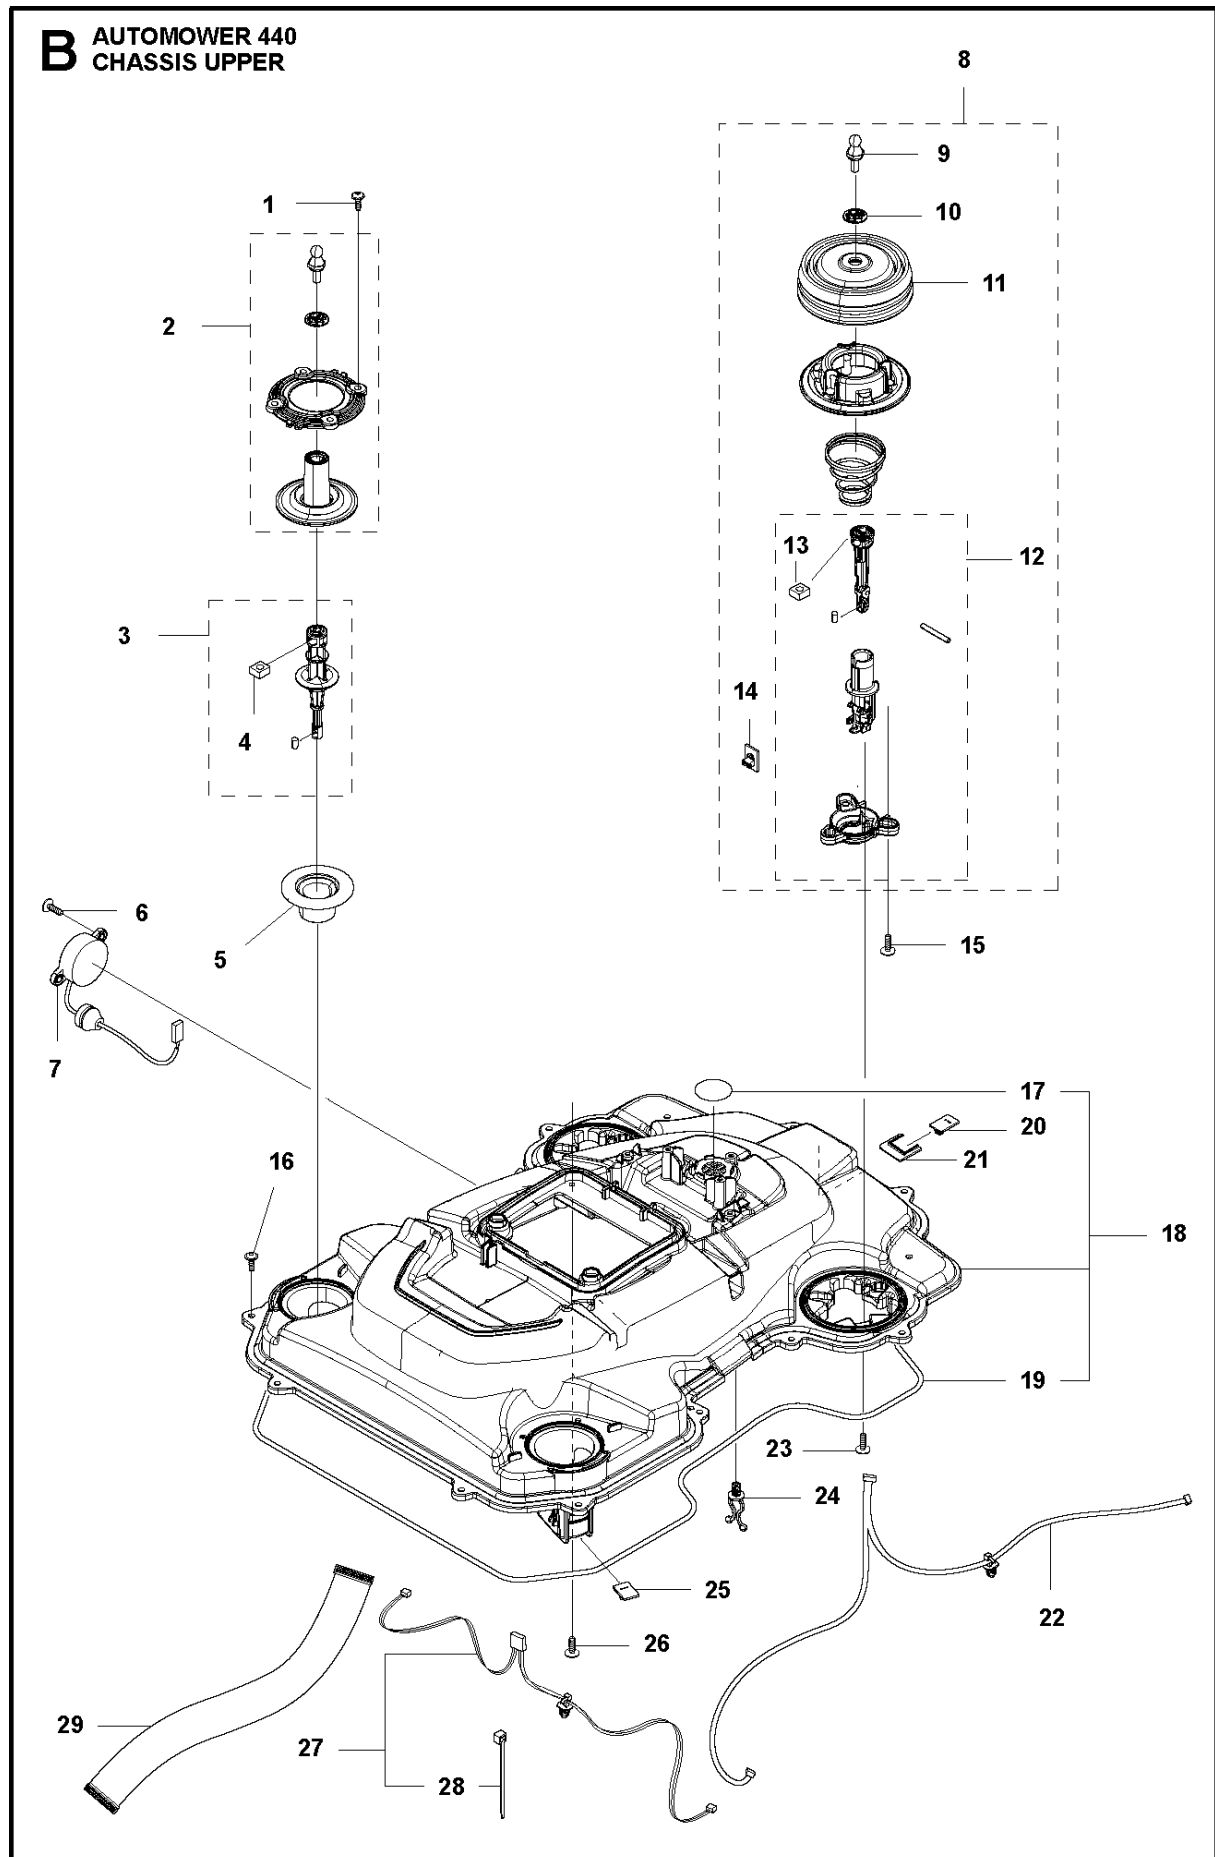

SPARE PARTS LIST

ROBOTIC LAWN MOWERS

AUTOMOWER 440, 2019-

A AUTOMOWER 440
COVER

COVER

AUTOMOWER 440, 2019-

Ref	Part No	Description	Remark	QTY KIT
1	581 62 04-05	BODY KIT	Body KIT	1
2	587 42 35-01	DECAL	Decal	1
3	580 52 68-01	CAP	Cap	4
4	586 35 97-01	LABEL	Label	1
5	585 53 92-04	CABLE ASSY	Charging Plate Wiring	1
6	501 06 56-02	HOLDER ASSY	Holder ASSY	1
7	575 54 33-14	SCREW	Screw	1
8	579 51 98-02	BUMPER	Bumper	1
9	574 45 01-01	SCREW ITPANT	Screw	4

C AUTOMOWER 440
CENTER CONSOL

CENTER CONSOL

AUTOMOWER 440, 2019-

Ref	Part No	Description	Remark	QTY KIT
1	588 79 75-06	COVER	Cover	1
2	579 45 85-01	HATCH	Hatch	1
3	579 45 81-01	BUTTON	Button	1
4	575 54 33-14	SCREW	Screw	2
5	501 06 58-01	HINGE KIT	Hinge KIT	1
6	575 54 33-14	SCREW	Screw	2
7	579 62 79-01	KEYBOARD	Keyboard	1
8	581 62 06-01	COVER KIT	Cover KIT	1
9	535 13 01-01	SPRING	Spring	2
10	574 87 47-06	SEALING STRIP	Sealing Strip (1 pcs, 5 mm)	1
11	574 48 03-02	SWITCH	Switch	1
12	501 06 60-01	LOCK KIT	Locking Plate KIT	1
13	575 54 33-14	SCREW	Screw	1
14	575 54 33-14	SCREW	Screw	1
15	575 54 33-14	SCREW	Screw	3
16	581 62 07-01	SUPPORT KIT	Support KIT	1
17	592 91 04-01	PRINTED CIRCUIT ASSY	Printed Circuit ASSY	1