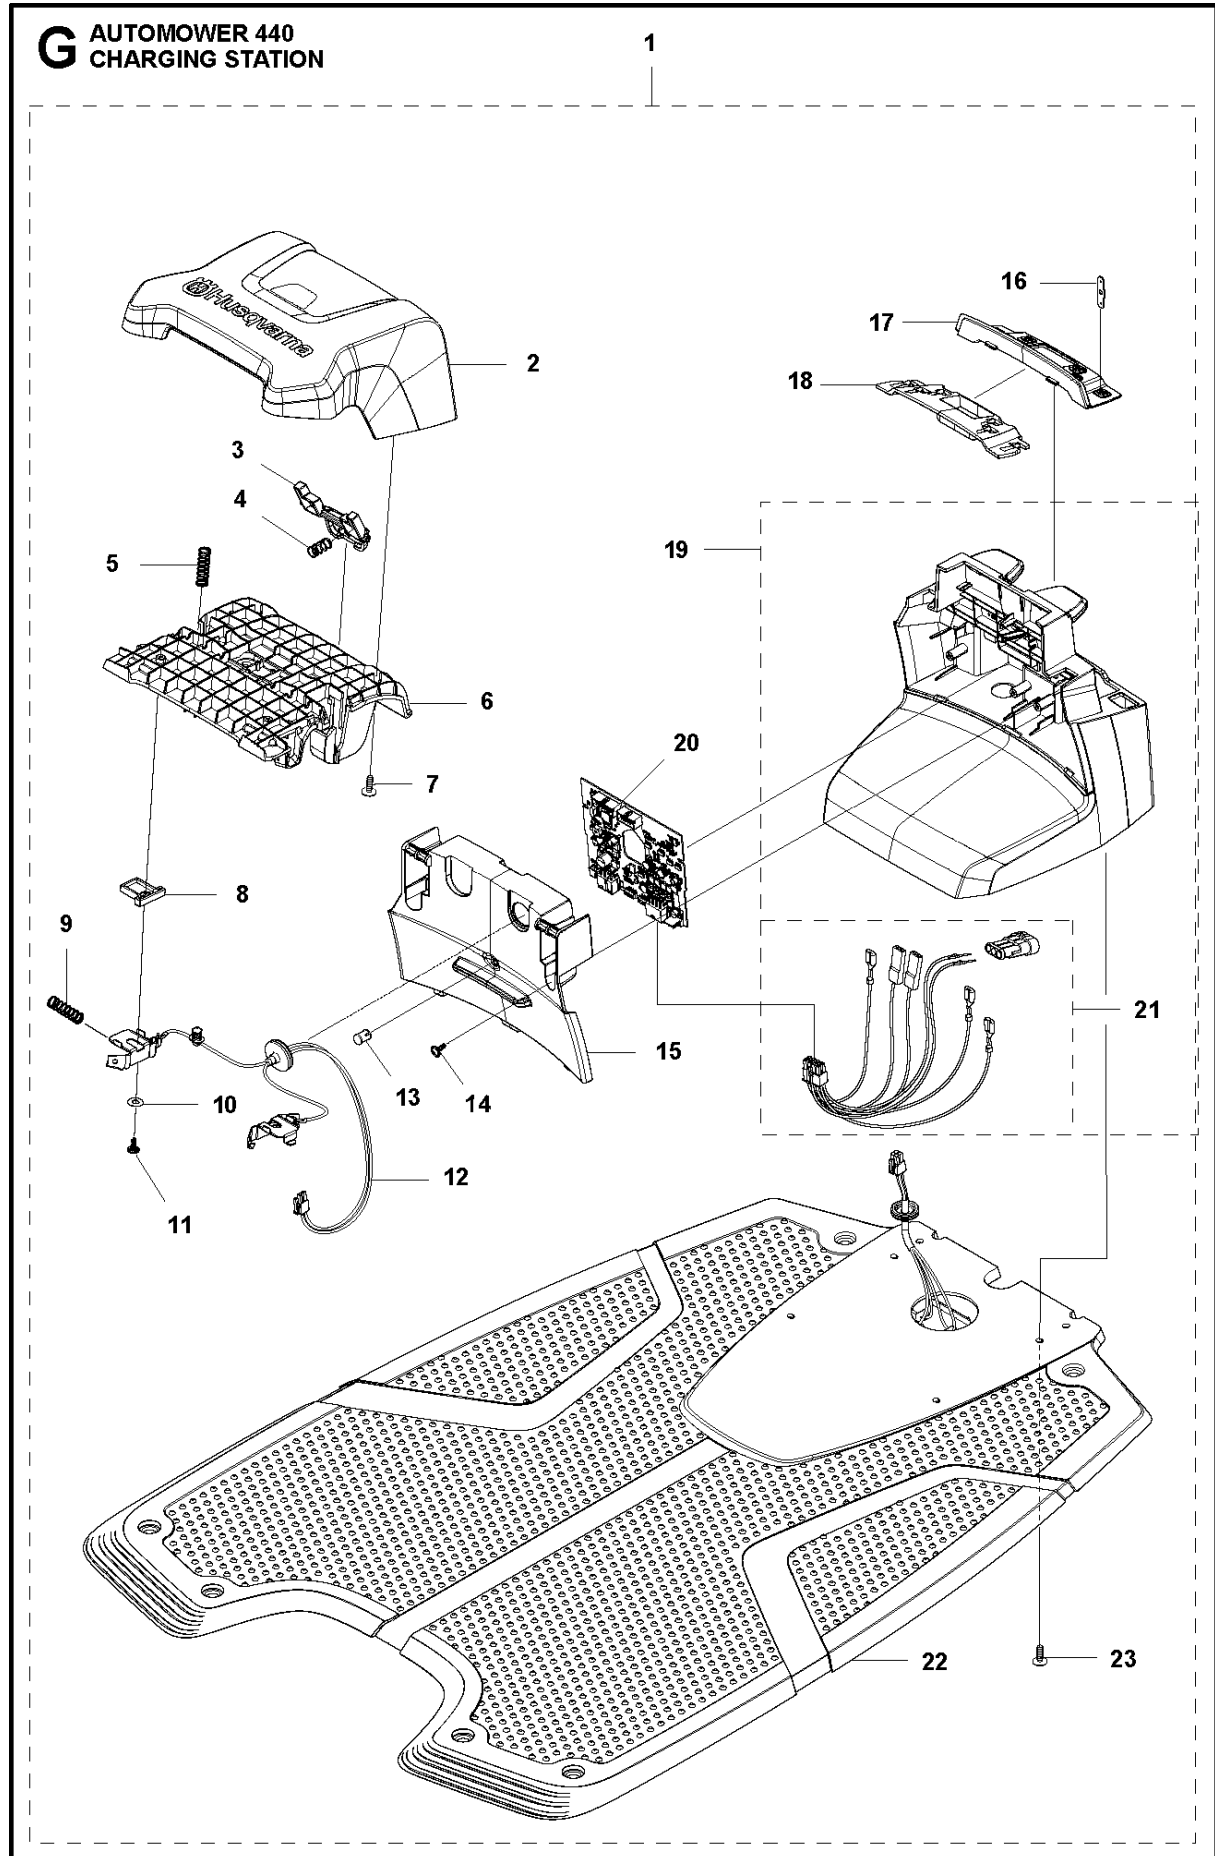

CHARGING STATION

AUTOMOWER 440, 2019-

Ref	Part No	Description	Remark	QTY KIT
1	580 76 55-07	CHARGING STATION	Charging Station	1
2	579 44 82-03	CAP	Cap	1
3	579 46 24-02	BUTTON	Button	1
4	574 48 70-01	SPRING	Spring	1
5	580 51 14-01	SPRING	Spring	2
6	579 45 80-04	FRAME	Frame	1
7	575 54 33-14	SCREW	Screw	4
8	579 46 05-01	DISTANCE	Distance	2
9	580 51 14-01	SPRING	Spring	2
10	734 11 37-41	WASHER	Washer	2
11	575 54 33-14	SCREW	Screw	2
12	585 53 95-02	CABLE ASSY	Loom Charging Contact	1
13	590 21 72-01	LENS	Lens	1
14	575 54 33-14	SCREW	Screw	2
15	579 45 97-04	LID	Lid	1
16	580 50 41-01	TERMINAL	Terminal	4
17	579 45 98-02	PANEL	Panel	1
18	579 45 99-01	HOLDER	Holder	1
19	588 18 88-01	HOUSING ASSY	Housing KIT	1
20	592 89 45-01	PRINTED CIRCUIT ASSY	PCBA Charging Station	1
21	588 47 89-01	CABLE KIT	Wiring CS	1
22	590 09 40-01	BASE ASSY	Charging Plate	1
23	575 54 33-14	SCREW	Screw	4