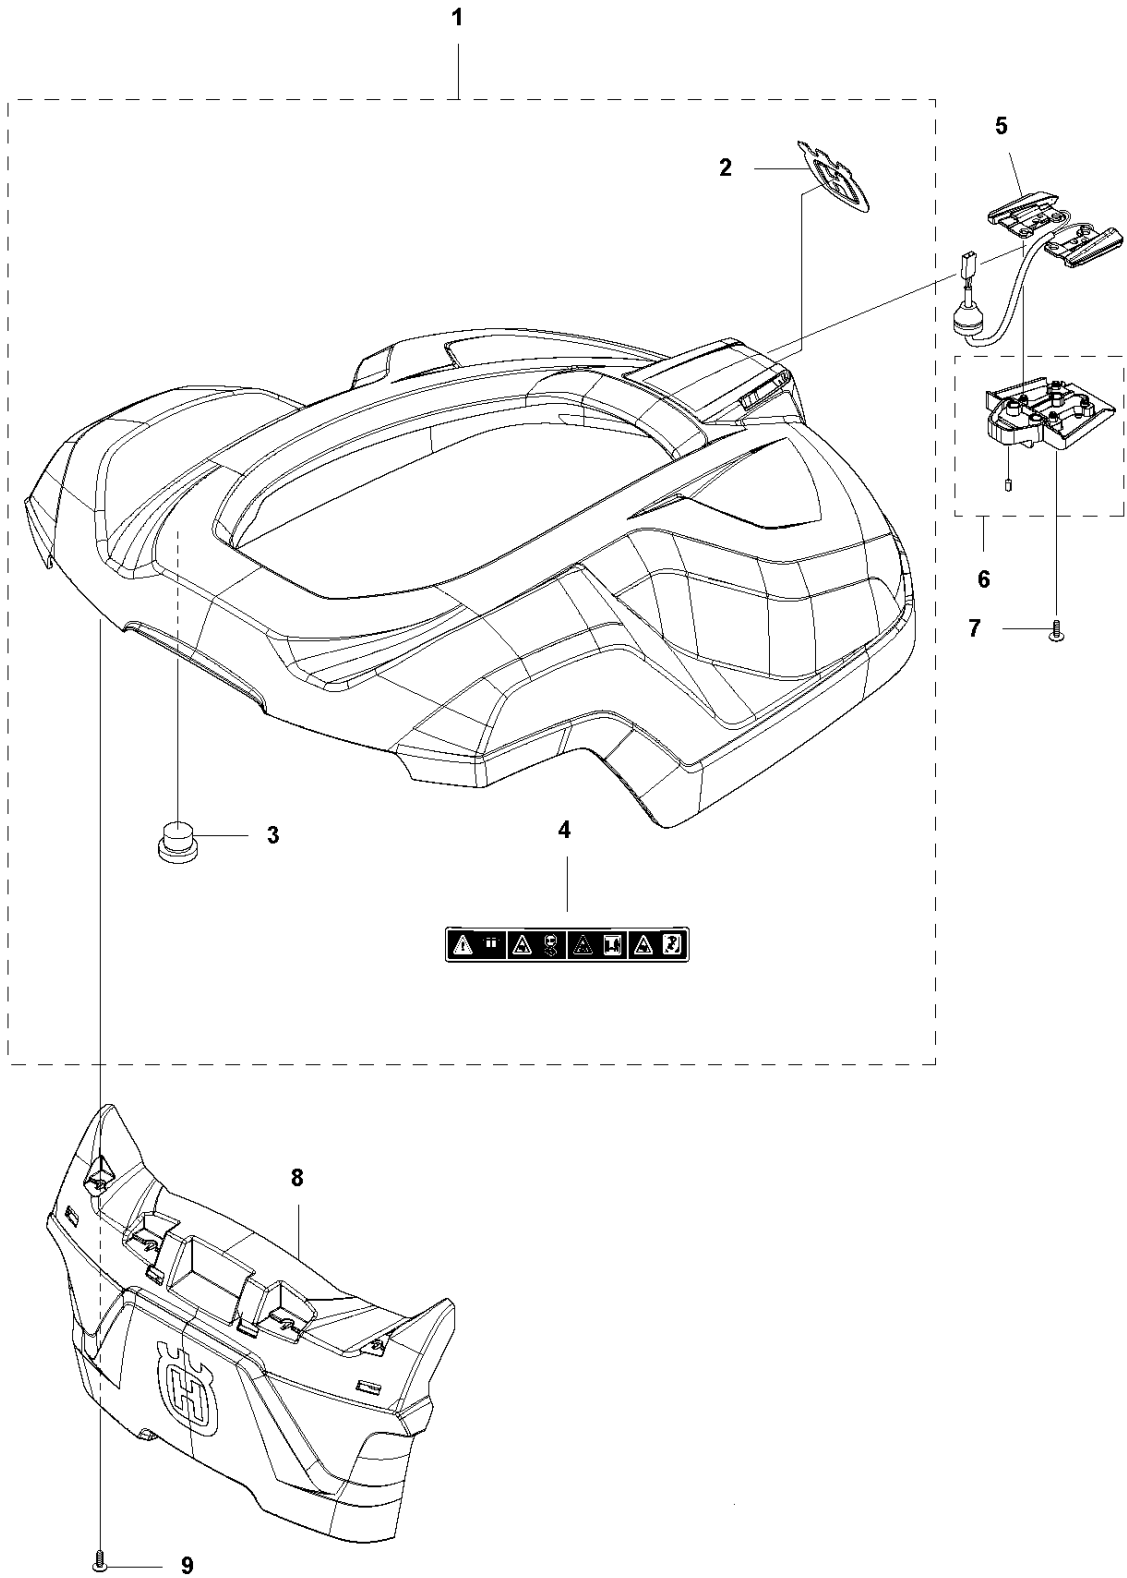

SPARE PARTS LIST

ROBOTIC LAWN MOWERS

AUTOMOWER 440, 2019-

A AUTOMOWER 440
COVER

COVER

AUTOMOWER 440, 2019-

Ref	Part No	Description	Remark	QTY KIT
1	581 62 04-05	BODY KIT	Body KIT	1
2	587 42 35-01	DECAL	Decal	1
3	580 52 68-01	CAP	Cap	4
4	586 35 97-01	LABEL	Label	1
5	585 53 92-04	CABLE ASSY	Charging Plate Wiring	1
6	501 06 56-02	HOLDER ASSY	Holder ASSY	1
7	575 54 33-14	SCREW	Screw	1
8	579 51 98-02	BUMPER	Bumper	1
9	574 45 01-01	SCREW ITPANT	Screw	4

C AUTOMOWER 440
CENTER CONSOL

CENTER CONSOL

AUTOMOWER 440, 2019-

Ref	Part No	Description	Remark	QTY KIT
1	588 79 75-06	COVER	Cover	1
2	579 45 85-01	HATCH	Hatch	1
3	579 45 81-01	BUTTON	Button	1
4	575 54 33-14	SCREW	Screw	2
5	501 06 58-01	HINGE KIT	Hinge KIT	1
6	575 54 33-14	SCREW	Screw	2
7	579 62 79-01	KEYBOARD	Keyboard	1
8	581 62 06-01	COVER KIT	Cover KIT	1
9	535 13 01-01	SPRING	Spring	2
10	574 87 47-06	SEALING STRIP	Sealing Strip (1 pcs, 5 mm)	1
11	574 48 03-02	SWITCH	Switch	1
12	501 06 60-01	LOCK KIT	Locking Plate KIT	1
13	575 54 33-14	SCREW	Screw	1
14	575 54 33-14	SCREW	Screw	1
15	575 54 33-14	SCREW	Screw	3
16	581 62 07-01	SUPPORT KIT	Support KIT	1
17	592 91 04-01	PRINTED CIRCUIT ASSY	Printed Circuit ASSY	1