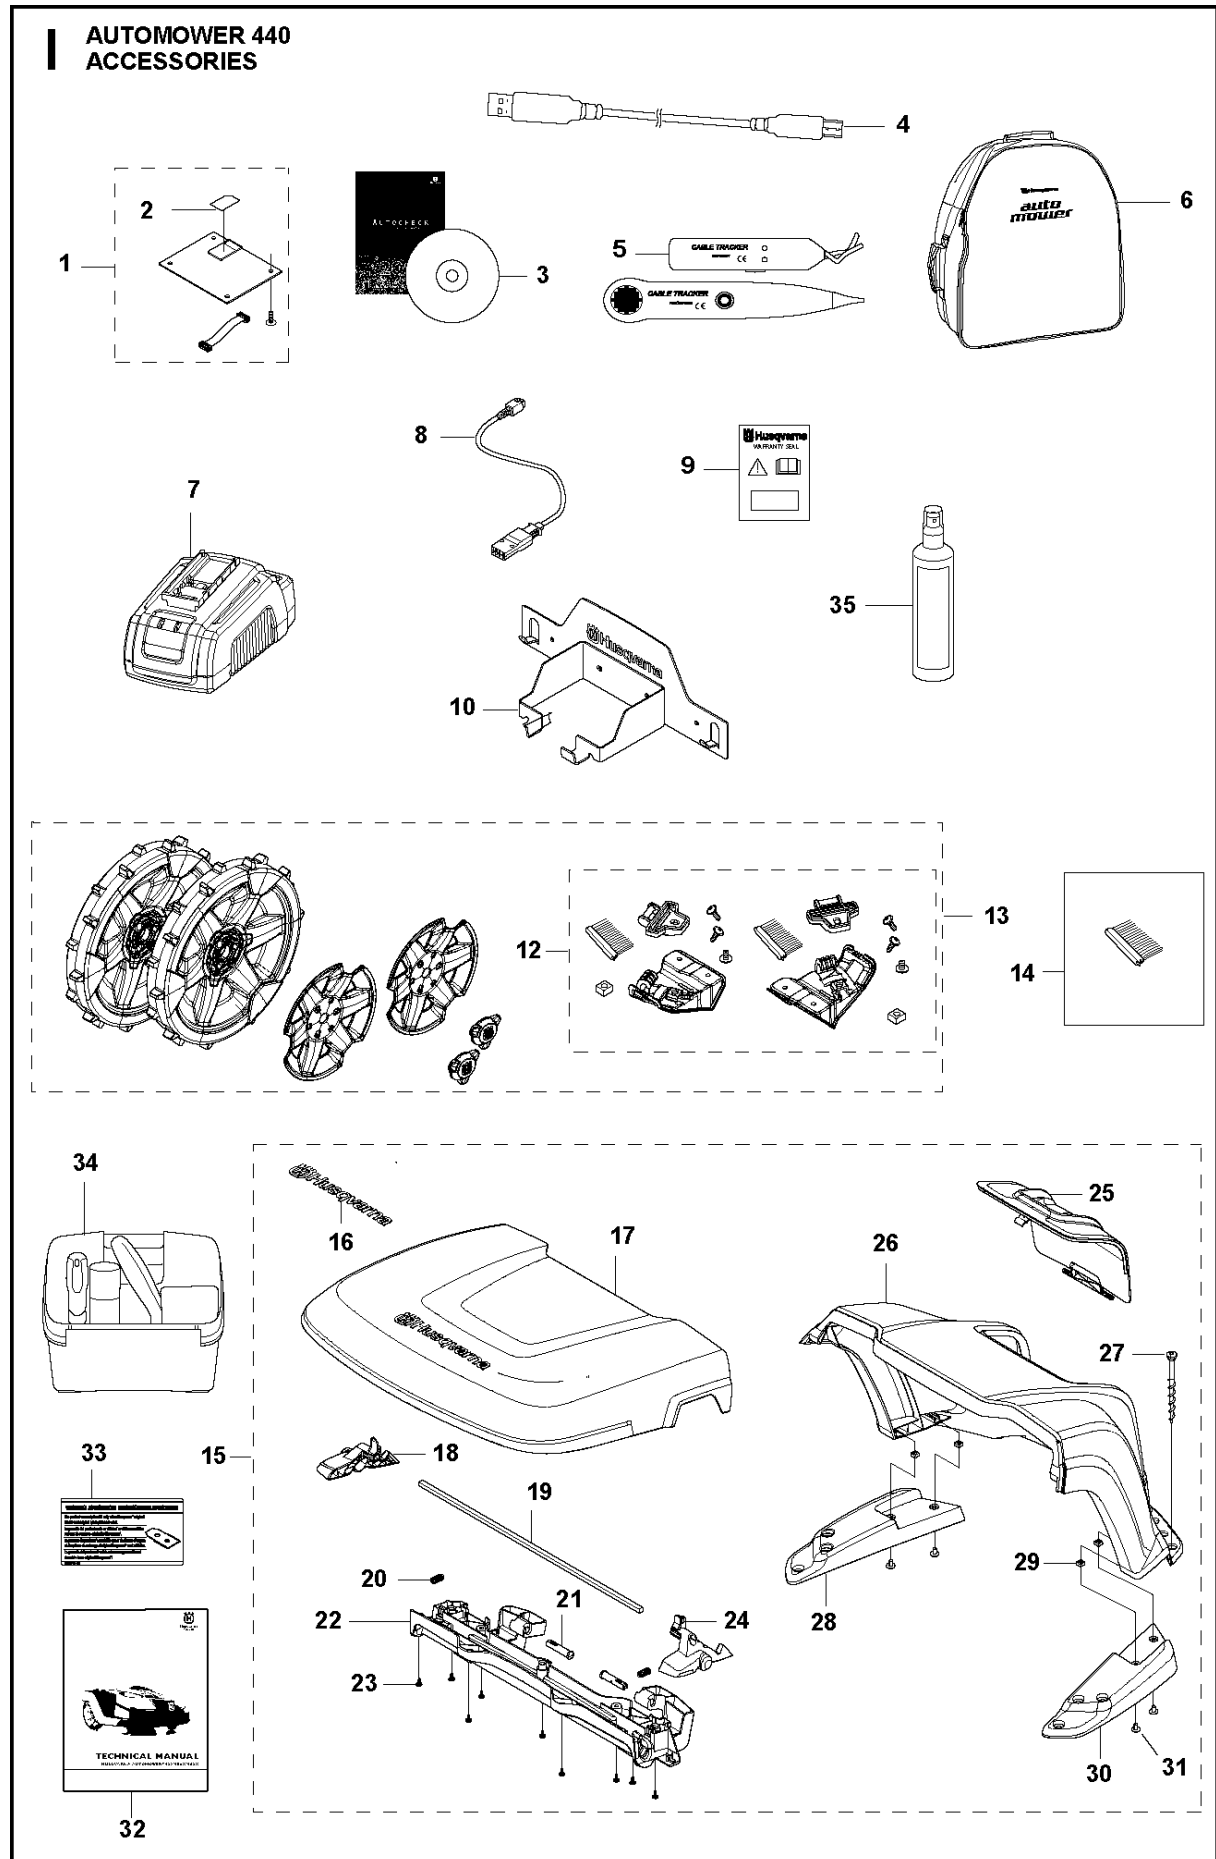

ACCESSORIES

AUTOMOWER 440, 2019-

Ref	Part No	Description	Remark	QTY KIT
1	586 66 23-05	GPS MODULE	Automower Connect KIT	1
3	577 85 81-03	DVD	DVD Autocheck EXP	1
4	577 51 81-02	CABLE	Service Cable (USB)	1
5	577 60 68-01	TEST EQUIPMENT	Interruption Detector	1
6	522 91 67-01	BAG	Bag	1
7	588 40 84-01	CHARGER	Quick Charger with Battery Test	1
8	588 20 26-01	CABLE ASSY	Cable Quick Charger	1
9	580 68 95-02	LABEL	Warranty Seal 1pcs	1
10	585 01 97-02	WALL HANGER	Wall Hanger	1
12	581 90 31-02	BRUSH KIT	Brush KIT incl. Brush, 6 pcs	
13	581 88 97-02	WHEEL KIT	Rear Wheel KIT incl. Brush KIT	1
14	581 98 20-02	BRUSH KIT	Brush, 6 pcs	1
15	585 01 94-01	HOUSING	House KIT	1
16	577 46 90-01	DECAL	Decal	1
17	586 88 58-01	KIT	Cover Lid	1
18	585 32 40-02	HANDLE	Handle Left	1
19	585 32 41-01	ROD	Steel Rod	1
20	580 51 14-01	SPRING	Spring	2
21	585 34 15-01	HINGE PIN	Hinge Pin	2
22	585 34 16-01	BEAM	Beam	1
23	575 54 33-14	SCREW	Screw	9
24	585 32 40-01	HANDLE	Handle Right	1
25	585 32 36-01	HATCH	Hatch	1
26	585 32 34-01	COVER	Cover Base	1
27	575 23 86-01	SCREW KIT	Screw KIT, 6 pcs	1
28	585 32 38-02	SUPPORT	Support Base Left	1
29	503 22 66-01	SQUARE NUT	Square Nut	4
30	585 32 38-01	SUPPORT	Support Base Right	1
31	535 12 93-03	SCREW IHPANM	Screw	4
32	115 81 90-01	WORKSHOP MANUAL	Technical Handbook -420, 430X, 450X Swedish	1
32	115 81 90-06	WORKSHOP MANUAL	Technical Handbook -420, 430X, 450X Danish	1
32	115 81 90-11	WORKSHOP MANUAL	Technical Handbook -420, 430X, 450X Finnish	1
32	115 81 90-21	WORKSHOP MANUAL	Technical Handbook -420, 430X, 450X Norwegian	1
32	115 81 90-26	WORKSHOP MANUAL	Technical Handbook -420, 430X, 450X English	1
32	115 81 90-31	WORKSHOP MANUAL	Technical Handbook -420, 430X, 450X French	1
32	115 81 90-36	WORKSHOP MANUAL	Technical Handbook -420, 430X, 450X Dutch	1
32	115 81 90-41	WORKSHOP MANUAL	Technical Handbook -420, 430X, 450X Italian	1
32	115 81 90-46	WORKSHOP MANUAL	Technical Handbook -420, 430X, 450X Spanish	1
32	115 81 90-51	WORKSHOP MANUAL	Technical Handbook -420, 430X, 450X German	1
32	115819056	TBD	Technical Handbook -420, 430X, 450X Russian	1
32	115819058	TBD	Technical Handbook -420, 430X, 450X Hungarian	1
32	115819059	TBD	Technical Handbook -420, 430X, 450X Portuguese	1
32	115819061	TBD	Technical Handbook -420, 430X, 450X Polish	1
32	115819062	TBD	Technical Handbook -420, 430X, 450X Romanian	1
32	115819063	TBD	Technical Handbook -420, 430X, 450X Estonian	1
32	115819064	TBD	Technical Handbook -420, 430X, 450X Latvian	1
32	115819065	TBD	Technical Handbook -420, 430X, 450X Lithuanian	1