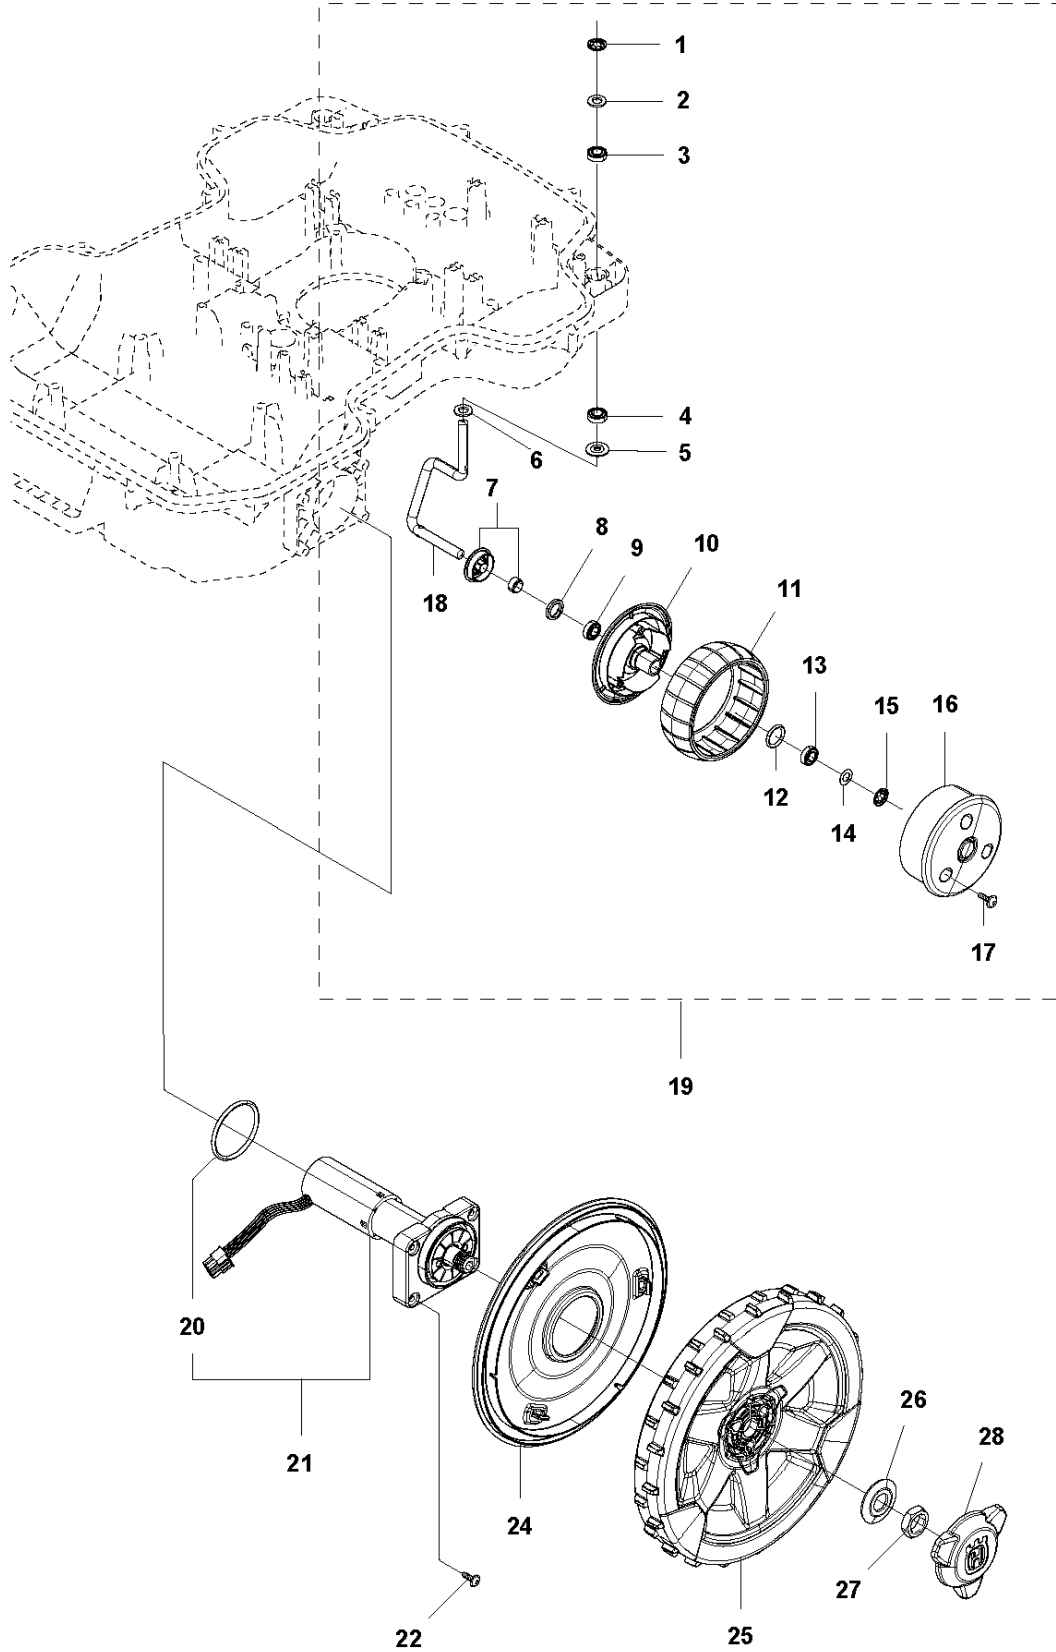

E AUTOMOWER 440
WHEELS & TIRES

WHEELS & TIRES

AUTOMOWER 440, 2019-

Ref	Part No	Description	Remark	QTY KIT
1	576 01 93-02	LOCKWASHER	Lock Washer	2
2	580 76 46-01	WASHER	Washer	2
3	580 60 51-01	BALL BEARING	Ball Bearing	2
4	580 60 51-01	BALL BEARING	Ball Bearing	2
5	535 08 78-03	WASHER	Washer	2
6	580 76 46-01	WASHER	Washer	2
7	581 62 15-01	SHIELD KIT	Shield KIT	2
8	580 48 71-01	SEALING	Sealing	2
9	580 60 51-01	BALL BEARING	Ball Bearing	2
10	579 45 71-01	WHEEL	Wheel Inside	2
11	574 44 98-01	WHEEL	Tire	2
12	580 44 51-01	O-RING	O-ring	2
13	580 60 51-01	BALL BEARING	Ball Bearing	2
14	580 76 46-01	WASHER	Washer	2
15	576 01 93-02	LOCKWASHER	Lock Washer	2
16	579 45 72-01	WHEEL	Wheel Outside	2
17	575 54 33-14	SCREW	Screw	6
18	580 33 61-01	SPINDLE	Spindle	2
19	581 62 14-01	WHEEL KIT	Front Wheel KIT	2
20	580 44 39-02	O-RING	O-ring	2
21	581 62 13-04	MOTOR KIT	Wheel Motor ASSY	2
22	574 45 01-01	SCREW ITPANT	Screw	8
24	582 27 60-01	COVER	Cover	2
25	582 27 25-01	WHEEL	Rear Wheel	2
26	586 21 06-01	WASHER	Spring Washer	2
27	731 43 24-01	HEXAGON THIN NUT	Thin Nut	2
28	579 50 55-02	HUB CAP	Hub Cap	2