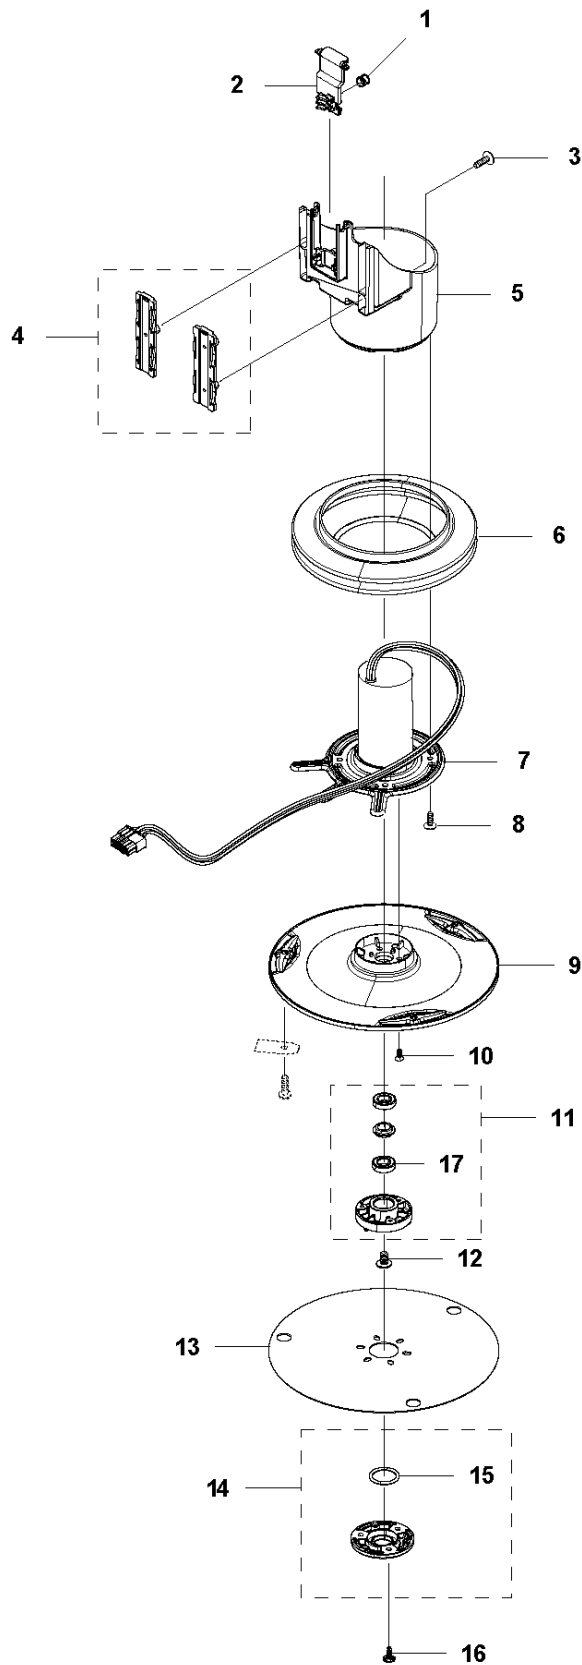

F AUTOMOWER 440
BLADE MOTOR & CUTTING EQUIPMENT

BLADE MOTOR & CUTTING EQUIPMENT

AUTOMOWER 440, 2019-

Ref	Part No	Description	Remark	QTY KIT
1	580 62 44-01	SPRING	Spring	1
2	579 56 46-01	LINK	Link	1
3	575 54 33-14	SCREW	Screw	3
4	581 62 18-01	BEARING KIT	Bearing KIT	1
5	579 56 45-01	HOUSING	Housing	1
6	579 66 64-03	BELLOWS	Bellows	1
7	587 38 14-01	MOTOR ASSY	Cutting Motor ASSY	1
8	575 54 33-14	SCREW	Screw	4
9	587 37 81-01	CUTTING DISC	Cutting Disc	1
10	535 13 05-02	SCREW	Screw	3
11	588 42 17-02	BEARING HOUSING ASSY	Bearing Housing ASSY	1
12	535 07 60-01	SCREW	Screw	1
13	587 37 80-01	SKID PLATE	Skid Plate	1
14	587 44 96-01	COVER KIT	Bearing Cover ASSY	1
15	585 29 75-01	O-RING	O-Ring	1
16	575 54 33-14	SCREW	Screw	3
17	535 07 57-03	BALL BEARING		1
17	593 08 08-01	BALL BEARING	Tube 50 pcs	1