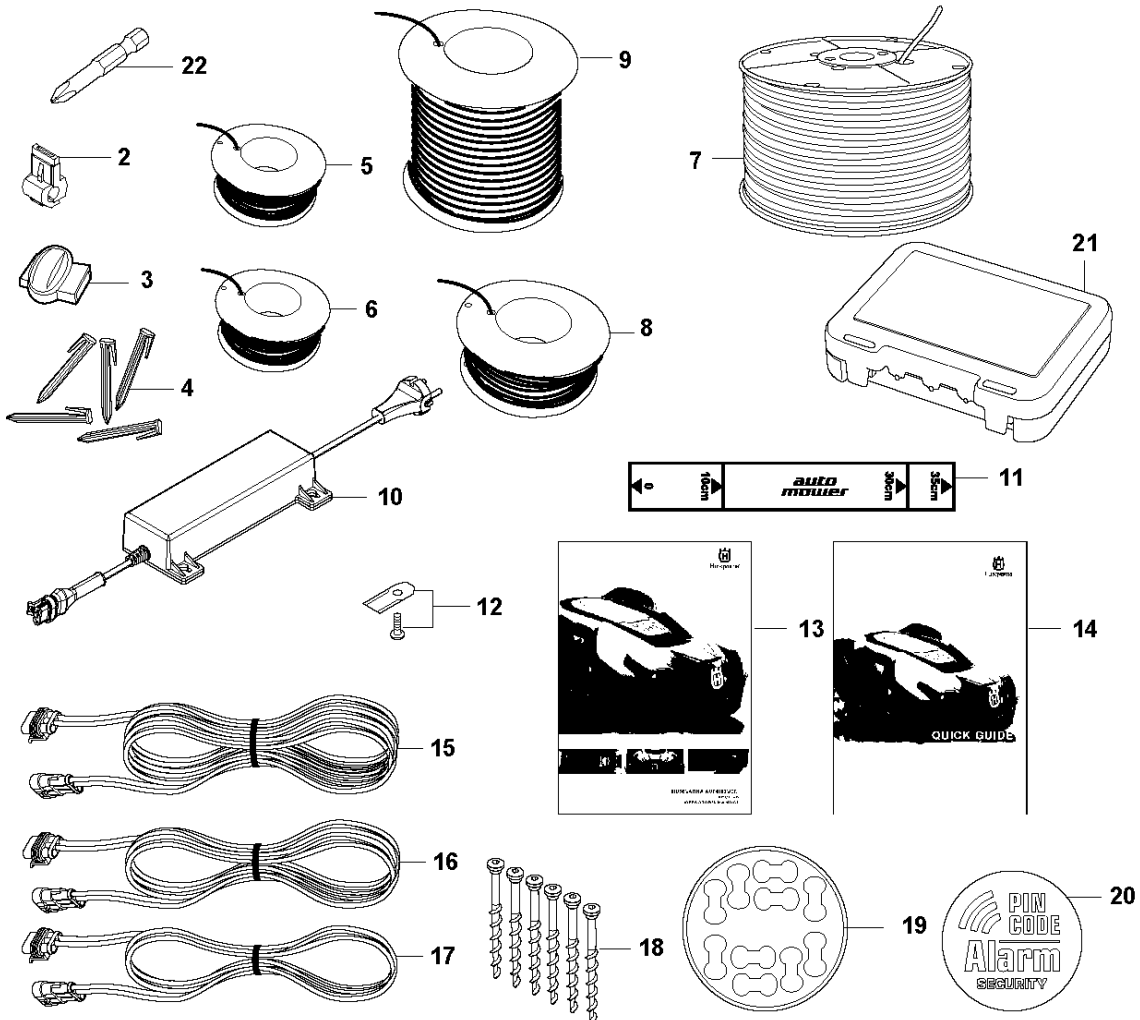

H AUTOMOWER 440 INSTALLATION ACCESSORIES

INSTALLATION ACCESSORIES

AUTOMOWER 440, 2019-

Ref	Part No	Description	Remark	QTY KIT
1	967 62 36-01	INSTALLATION KIT	Installation KIT S: Wire (150 m), Staples (300 pcs), Connectors (3 pcs), Couplers (5 pcs)	1
1	967 62 36-02	INSTALLATION KIT	Installation KIT M: Wire (250 m), Staples (400 pcs), Connectors (3 pcs), Couplers (5 pcs)	1
1	967 62 36-03	INSTALLATION KIT	Installation KIT L: Wire (400 m), Staples (600 pcs), Connectors (5 pcs), Couplers (5 pcs)	1
2	535 12 90-01	CONNECTOR	Loop Wire Connector	1
2	535 12 90-02	CONNECTOR	Loop Wire Connector, Blister Pack, 100 pcs	1
2	577 86 48-01	CONNECTOR	Loop Wire Connectors, Blister Pack, 5pcs	1
3	501 98 02-01	COUPLER	Coupler	1
3	577 86 47-01	COUPLER	Couplers, Blister Pack, 5 pcs	1
3	501 98 02-03	COUPLER	Couplers, 100 pcs	1
4	577 86 42-01	STAPLE	Staples, 85 mm, Blister Pack, 100 pcs	1
4	583 97 34-01	STAPLE	Staples, 85 mm, 100 pcs	1
5	577 86 43-02	WIRE	Wire Blister Pack, (50 m)	1
5	580 66 20-02	WIRE	Wire (150 m)	1
5	577 86 43-01	WIRE	Wire Blister Pack, (150 m)	1
6	580 66 20-01	WIRE	Wire (250 m)	1
7	593 29 77-01	WIRE	Wire Pro 300m	1
8	522 91 41-01	WIRE	Wire (500 m, ~3.4 mm)	1
9	580 66 20-04	WIRE	Wire (800 m)	1
10	586 81 22-01	POWER UNIT	Transformer (EU)	1
10	586 81 22-02	POWER UNIT	Transformer (UK/IRL)	1
10	586 81 22-03	POWER UNIT	Transformer (CH)	1
10	586 81 22-04	POWER UNIT	Transformer (US/CA)	1
10	586 81 22-05	POWER UNIT	Transformer (AU/NZ)	1
11	544 17 75-01	MEASURING TAPE	Measuring Tape	1
12	577 86 46-03	BLADE SET	Long Life Safety Blades, Blister Pack, 9 pcs	1
12	577 60 65-05	BLADE SET	Long Life Safety Blades, 45 pcs	1
12	577 60 66-04	BLADE SET	Long Life Safety Blades, 300 pcs	1
13	115875801	TBD	Operator's Manual, Swedish	1
13	115875806	TBD	Operator's Manual, Danish	1
13	115875811	TBD	Operator's Manual, Finnish	1
13	115875821	TBD	Operator's Manual, Norwegian	1
13	115875826	TBD	Operator's Manual, English	1
13	115875831	TBD	Operator's Manual, French	1
13	115875832	TBD	Operator's Manual, French (Canada)	1
13	115875836	TBD	Operator's Manual, Dutch	1
13	115875841	TBD	Operator's Manual, Italian	1
13	115875846	TBD	Operator's Manual, Spanish	1
13	115875851	TBD	Operator's Manual, German	1
13	115875856	TBD	Operator's Manual, Russian	1
13	115875858	TBD	Operator's Manual, Hungarian	1
13	115875859	TBD	Operator's Manual, Portuguese	1
13	115875861	TBD	Operator's Manual, Polish	1
13	115875862	TBD	Operator's Manual, Romanian	1