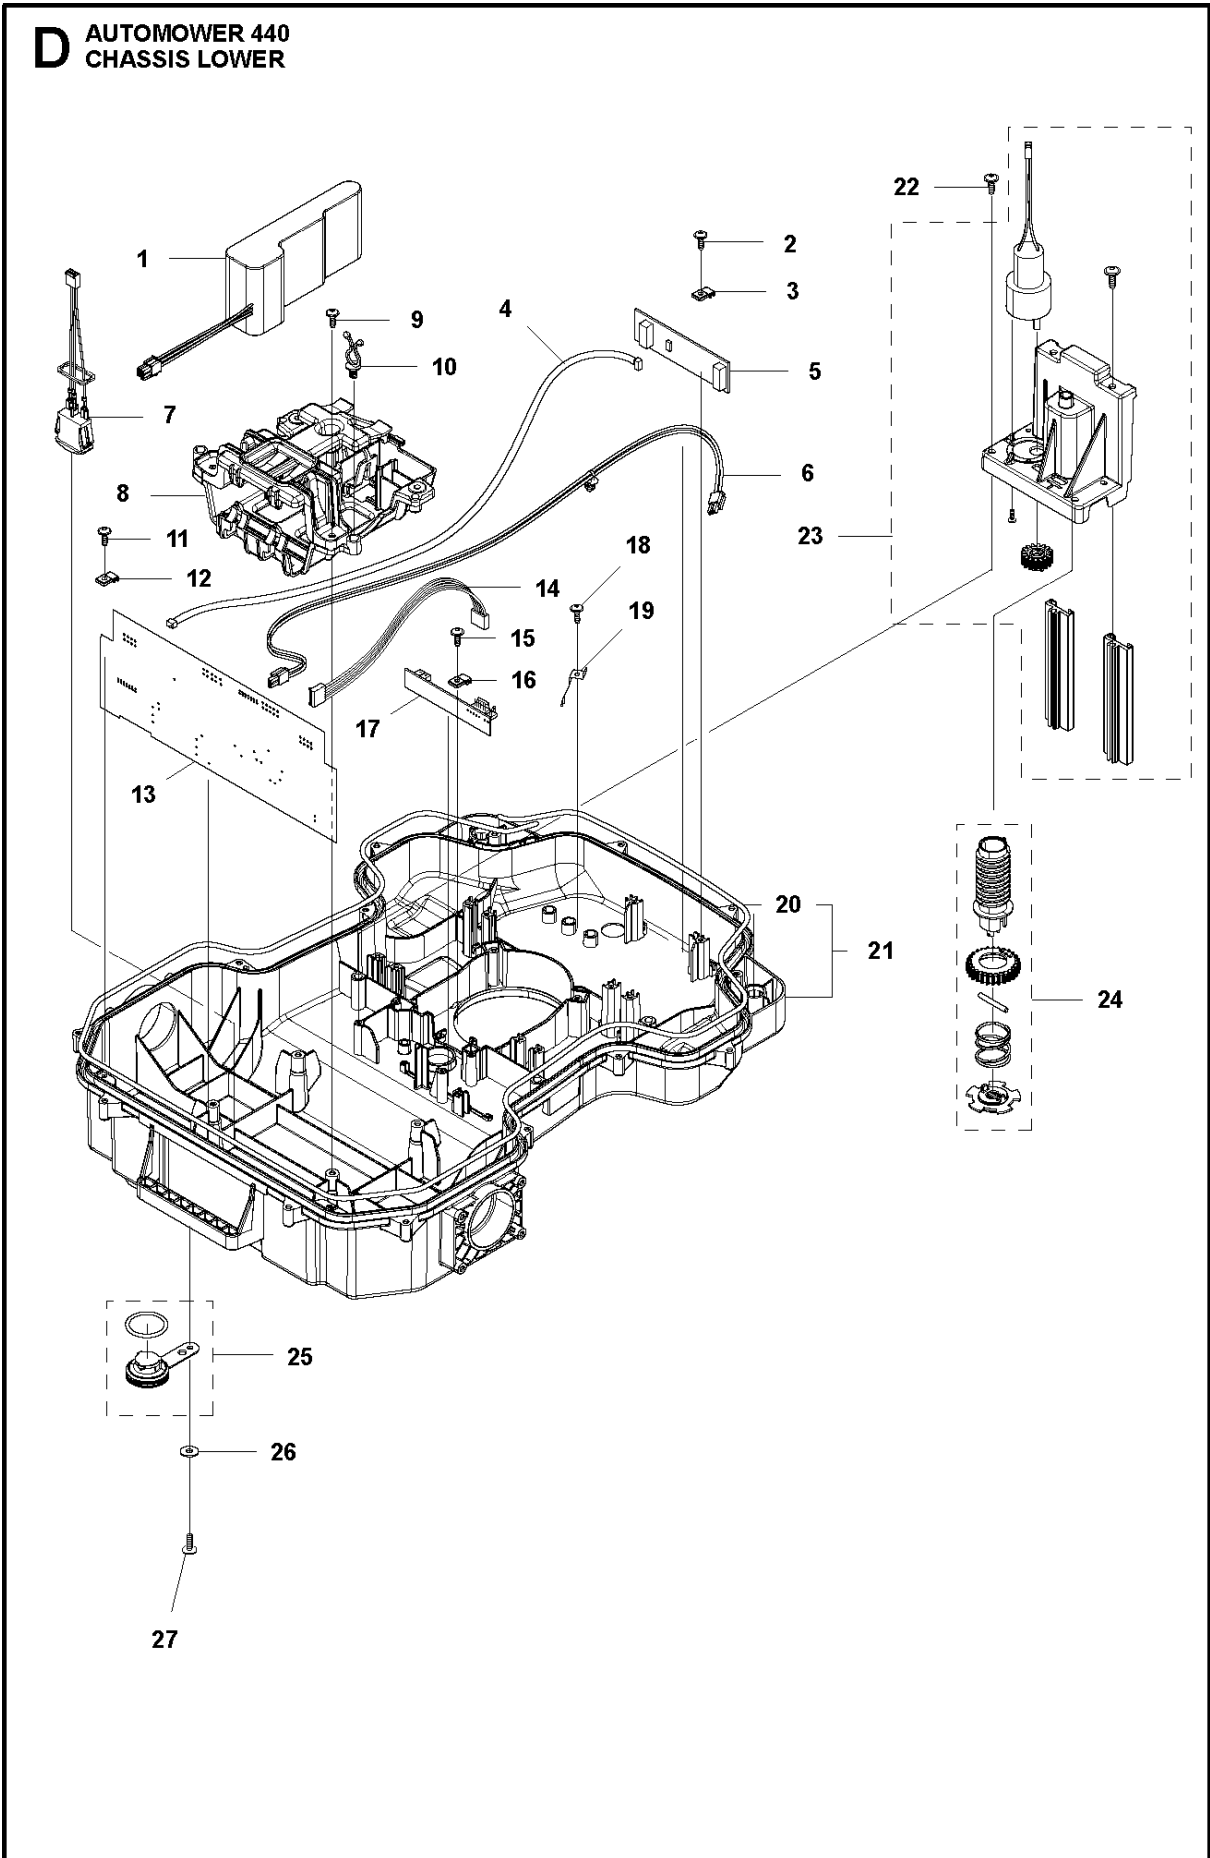

D AUTOMOWER 440
CHASSIS LOWER

CHASSIS LOWER

AUTOMOWER 440, 2019-

Ref	Part No	Description	Remark	QTY KIT
1	589 58 57-01	BATTERY	Battery	2
2	575 54 33-14	SCREW	Screw	2
3	579 52 94-01	CLAMP	Clamp	2
4	579 70 82-01	LOOM	Loom	1
5	592 85 27-01	PRINTED CIRCUIT ASSY	Printed Circuit ASSY	1
6	580 37 07-02	LOOM	Loom	1
7	579 70 87-01	CABLE ASSY	Switch, On Off	1
8	580 60 96-02	HOLDER	Holder	1
9	574 45 01-01	SCREW ITPANT	Screw	5
10	580 68 29-01	HOLDER	Holder	7
11	575 54 33-14	SCREW	Screw	2
12	579 52 94-01	CLAMP	Clamp	2
13	592 85 26-01	PRINTED CIRCUIT ASSY	Printed Circuit ASSY	1
14	579 70 80-01	LOOM	Loom	1
15	575 54 33-14	SCREW	Screw	1
16	579 52 94-01	CLAMP	Clamp	1
17	579 72 85-02	PRINTED CIRCUIT ASSY	Printed Circuit ASSY	1
18	575 54 33-14	SCREW	Screw	2
19	581 55 61-01	SPRING	Spring	2
20	574 87 47-05	SEALING STRIP	Sealing Strip (1 pcs, 5 mm)	1
21	581 62 17-01	CHASSIS KIT	Chassis KIT	1
22	575 54 33-14	SCREW	Screw	4
23	501 06 83-01	MOTOR ASSY	Motor ASSY	1
24	581 62 16-01	SCREW KIT	Screw KIT	1
25	581 62 12-02	PLUG KIT	Plug KIT	1
26	734 11 37-41	WASHER	Washer	1
27	574 45 01-01	SCREW ITPANT	Screw	1