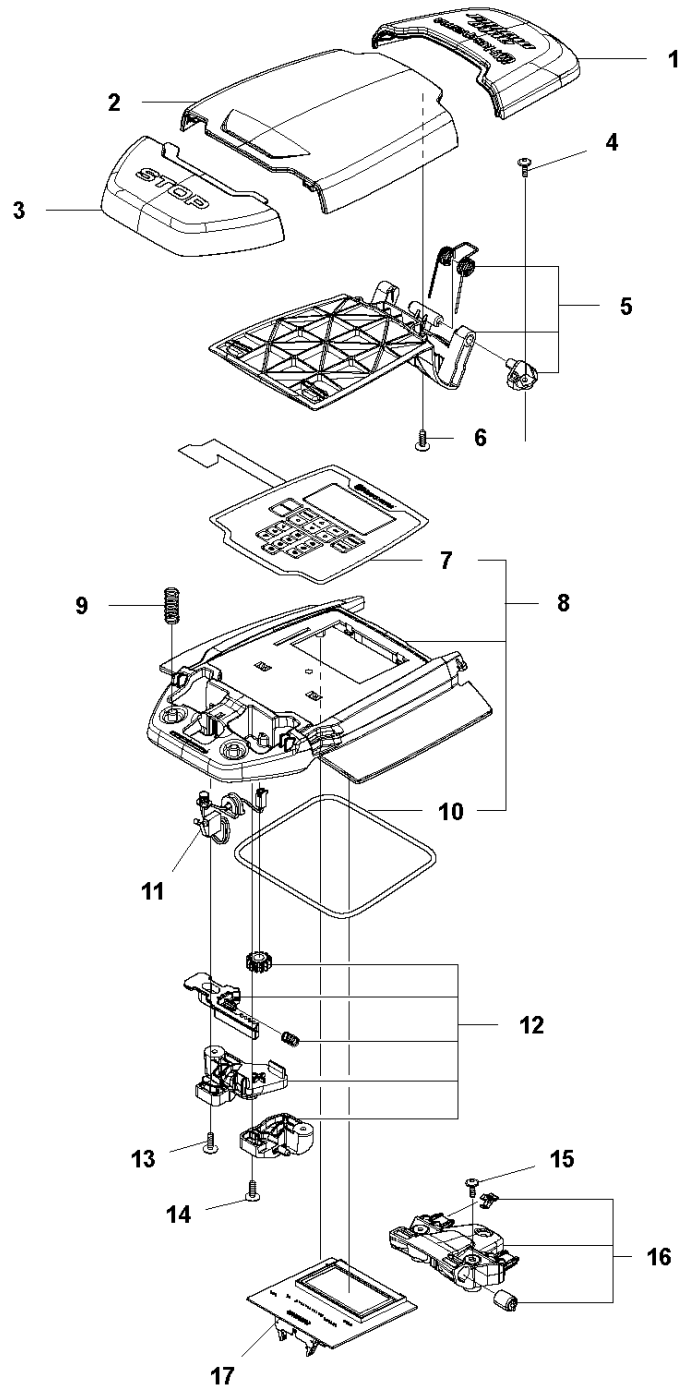

SPARE PARTS LIST

ROBOTIC LAWN MOWERS

AUTOMOWER 440, 2019-

A AUTOMOWER 440
COVER

COVER

AUTOMOWER 440, 2019-

Ref	Part No	Description	Remark	QTY KIT
1	581 62 04-05	BODY KIT	Body KIT	1
2	587 42 35-01	DECAL	Decal	1
3	580 52 68-01	CAP	Cap	4
4	586 35 97-01	LABEL	Label	1
5	585 53 92-04	CABLE ASSY	Charging Plate Wiring	1
6	501 06 56-02	HOLDER ASSY	Holder ASSY	1
7	575 54 33-14	SCREW	Screw	1
8	579 51 98-02	BUMPER	Bumper	1
9	574 45 01-01	SCREW ITPANT	Screw	4

C AUTOMOWER 440
CENTER CONSOL

CENTER CONSOL

AUTOMOWER 440, 2019-

Ref	Part No	Description	Remark	QTY KIT
1	588 79 75-06	COVER	Cover	1
2	579 45 85-01	HATCH	Hatch	1
3	579 45 81-01	BUTTON	Button	1
4	575 54 33-14	SCREW	Screw	2
5	501 06 58-01	HINGE KIT	Hinge KIT	1
6	575 54 33-14	SCREW	Screw	2
7	579 62 79-01	KEYBOARD	Keyboard	1
8	581 62 06-01	COVER KIT	Cover KIT	1
9	535 13 01-01	SPRING	Spring	2
10	574 87 47-06	SEALING STRIP	Sealing Strip (1 pcs, 5 mm)	1
11	574 48 03-02	SWITCH	Switch	1
12	501 06 60-01	LOCK KIT	Locking Plate KIT	1
13	575 54 33-14	SCREW	Screw	1
14	575 54 33-14	SCREW	Screw	1
15	575 54 33-14	SCREW	Screw	3
16	581 62 07-01	SUPPORT KIT	Support KIT	1
17	592 91 04-01	PRINTED CIRCUIT ASSY	Printed Circuit ASSY	1