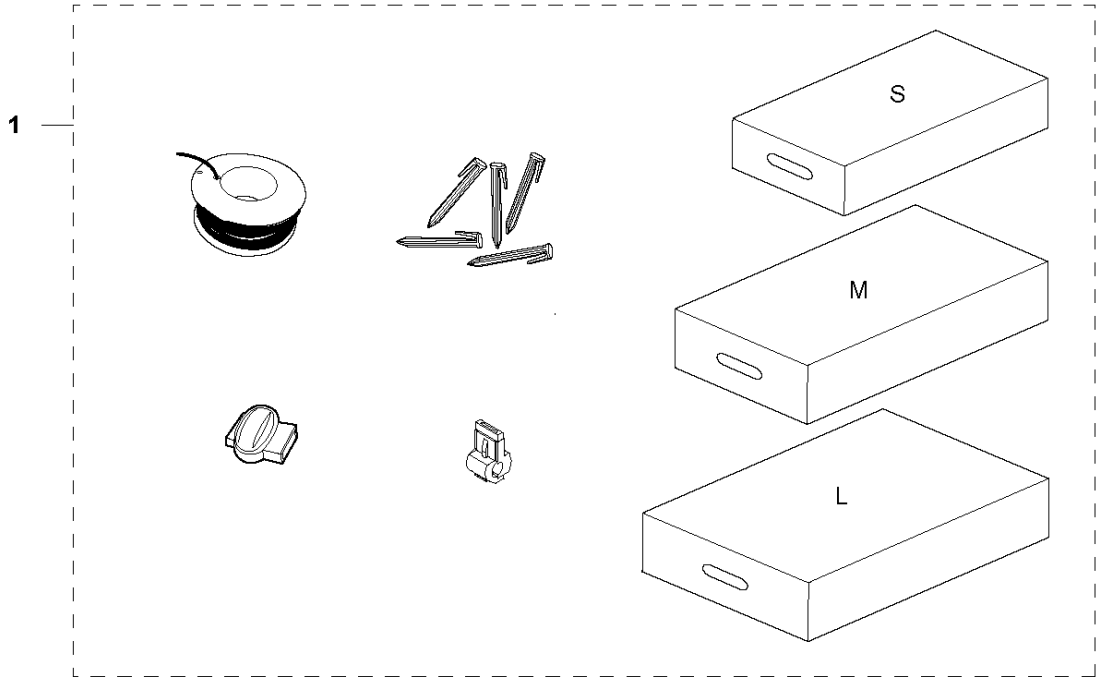

H AUTOMOWER 440 INSTALLATION ACCESSORIES

INSTALLATION ACCESSORIES

AUTOMOWER 440, 2019-

Ref	Part No	Description	Remark	QTY KIT
1	967 62 36-01	INSTALLATION KIT	Installation KIT S: Wire (150 m), Staples (300 pcs), Connectors (3 pcs), Couplers (5 pcs)	1
1	967 62 36-02	INSTALLATION KIT	Installation KIT M: Wire (250 m), Staples (400 pcs), Connectors (3 pcs), Couplers (5 pcs)	1
1	967 62 36-03	INSTALLATION KIT	Installation KIT L: Wire (400 m), Staples (600 pcs), Connectors (5 pcs), Couplers (5 pcs)	1
2	535 12 90-01	CONNECTOR	Loop Wire Connector	1
2	535 12 90-02	CONNECTOR	Loop Wire Connector, Blister Pack, 100 pcs	1
2	577 86 48-01	CONNECTOR	Loop Wire Connectors, Blister Pack, 5pcs	1
3	501 98 02-01	COUPLER	Coupler	1
3	577 86 47-01	COUPLER	Couplers, Blister Pack, 5 pcs	1
3	501 98 02-03	COUPLER	Couplers, 100 pcs	1
4	577 86 42-01	STAPLE	Staples, 85 mm, Blister Pack, 100 pcs	1
4	583 97 34-01	STAPLE	Staples, 85 mm, 100 pcs	1
5	577 86 43-02	WIRE	Wire Blister Pack, (50 m)	1
5	580 66 20-02	WIRE	Wire (150 m)	1
5	577 86 43-01	WIRE	Wire Blister Pack, (150 m)	1
6	580 66 20-01	WIRE	Wire (250 m)	1
7	593 29 77-01	WIRE	Wire Pro 300m	1
8	522 91 41-01	WIRE	Wire (500 m, ~3.4 mm)	1
9	580 66 20-04	WIRE	Wire (800 m)	1
10	586 81 22-01	POWER UNIT	Transformer (EU)	1
10	586 81 22-02	POWER UNIT	Transformer (UK/IRL)	1
10	586 81 22-03	POWER UNIT	Transformer (CH)	1
10	586 81 22-04	POWER UNIT	Transformer (US/CA)	1
10	586 81 22-05	POWER UNIT	Transformer (AU/NZ)	1
11	544 17 75-01	MEASURING TAPE	Measuring Tape	1
12	577 86 46-03	BLADE SET	Long Life Safety Blades, Blister Pack, 9 pcs	1
12	577 60 65-05	BLADE SET	Long Life Safety Blades, 45 pcs	1
12	577 60 66-04	BLADE SET	Long Life Safety Blades, 300 pcs	1
13	115875801	TBD	Operator's Manual, Swedish	1
13	115875806	TBD	Operator's Manual, Danish	1
13	115875811	TBD	Operator's Manual, Finnish	1
13	115875821	TBD	Operator's Manual, Norwegian	1
13	115875826	TBD	Operator's Manual, English	1
13	115875831	TBD	Operator's Manual, French	1
13	115875832	TBD	Operator's Manual, French (Canada)	1
13	115875836	TBD	Operator's Manual, Dutch	1
13	115875841	TBD	Operator's Manual, Italian	1
13	115875846	TBD	Operator's Manual, Spanish	1
13	115875851	TBD	Operator's Manual, German	1
13	115875856	TBD	Operator's Manual, Russian	1
13	115875858	TBD	Operator's Manual, Hungarian	1
13	115875859	TBD	Operator's Manual, Portuguese	1
13	115875861	TBD	Operator's Manual, Polish	1
13	115875862	TBD	Operator's Manual, Romanian	1