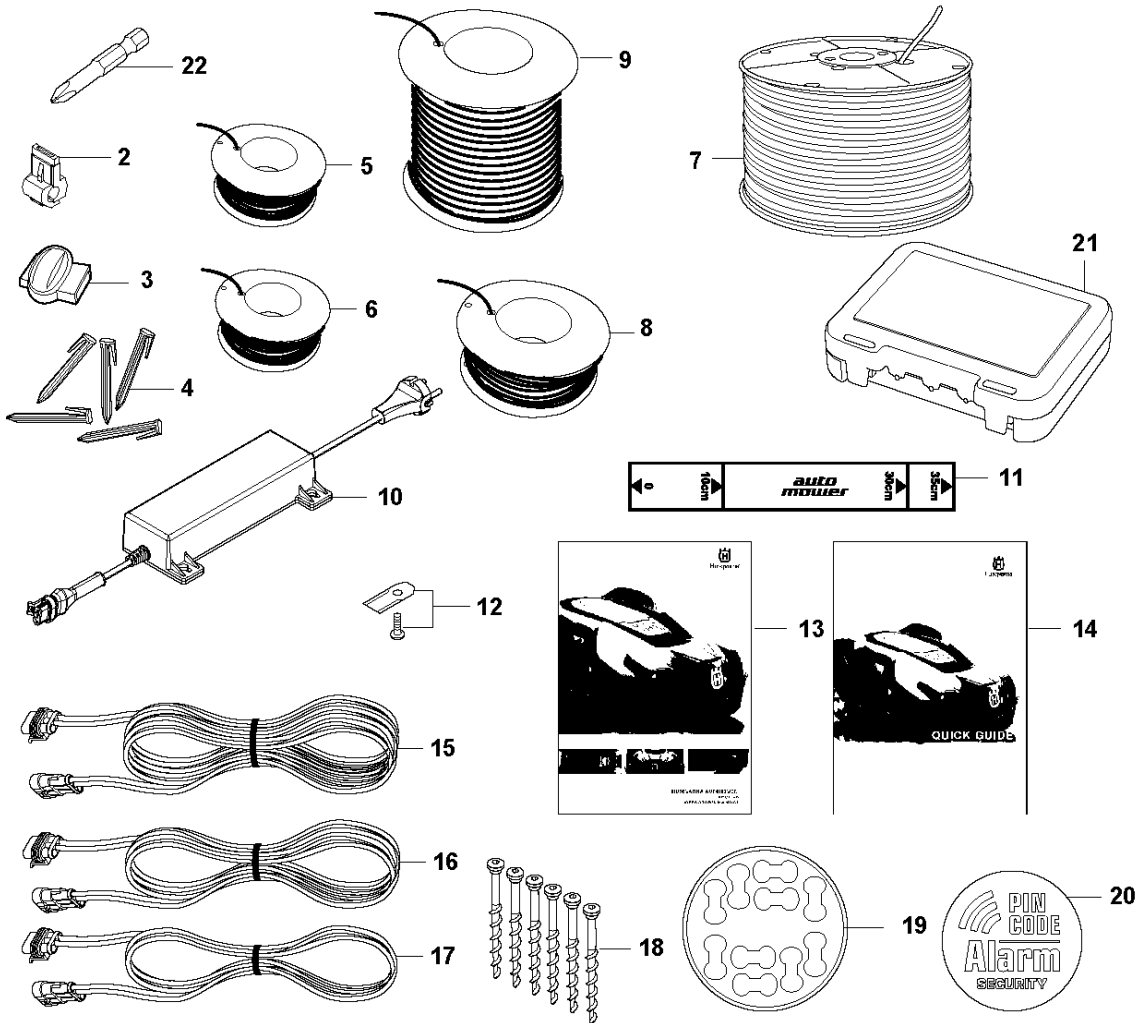

H AUTOMOWER 440 INSTALLATION ACCESSORIES

INSTALLATION ACCESSORIES

AUTOMOWER 440, 2020-

Ref	Part No	Description	Remark	QTY KIT
1	967 62 36-01	INSTALLATION KIT	Installation KIT S: Wire (150 m), Staples (300 pcs), Connectors (3 pcs), Couplers (5 pcs)	1
1	967 62 36-02	INSTALLATION KIT	Installation KIT M: Wire (250 m), Staples (400 pcs), Connectors (3 pcs), Couplers (5 pcs)	1
1	967 62 36-03	INSTALLATION KIT	Installation KIT L: Wire (400 m), Staples (600 pcs), Connectors (5 pcs), Couplers (5 pcs)	1
2	535 12 90-01	CONNECTOR	Loop Wire Connector	1
2	535 12 90-02	CONNECTOR	Loop Wire Connector, Blister Pack, 100 pcs	1
2	577 86 48-01	CONNECTOR	Loop Wire Connectors, Blister Pack, 5pcs	1
3	501 98 02-01	COUPLER	Coupler	1
3	577 86 47-01	COUPLER	Couplers, Blister Pack, 5 pcs	1
3	501 98 02-03	COUPLER	Couplers, 100 pcs	1
4	577 86 42-01	STAPLE	Staples, 85 mm, Blister Pack, 100 pcs	1
4	583 97 34-01	STAPLE	Staples, 85 mm, 100 pcs	1
5	577 86 43-02	WIRE	Wire Blister Pack, (50 m)	1
5	580 66 20-02	WIRE	Wire (150 m)	1
5	577 86 43-01	WIRE	Wire Blister Pack, (150 m)	1
6	580 66 20-01	WIRE	Wire (250 m)	1
7	593 29 77-01	WIRE	Wire Pro 300m	1
8	522 91 41-01	WIRE	Wire (500 m, ~3.4 mm)	1
9	580 66 20-04	WIRE	Wire (800 m)	1
10	590 44 25-01	POWER UNIT	Transformer (EU)	1
10	590 44 25-02	POWER UNIT	Transformer (UK/IRL)	1
10	590 44 25-03	POWER UNIT	Transformer (CH)	1
10	590 44 25-04	POWER UNIT	Transformer (US/CA)	1
10	586 81 22-05	POWER UNIT	Transformer (AU/NZ)	1
11	544 17 75-01	MEASURING TAPE	Measuring Tape	1
12	577 86 46-03	BLADE SET	Long Life Safety Blades, Blister Pack, 9 pcs	1
12	577 60 65-05	BLADE SET	Long Life Safety Blades, 45 pcs	1
12	577 60 66-04	BLADE SET	Long Life Safety Blades, 300 pcs	1
13	115875801	TBD	Operator's Manual, Swedish	1
13	115875806	TBD	Operator's Manual, Danish	1
13	115875811	TBD	Operator's Manual, Finnish	1
13	115875821	TBD	Operator's Manual, Norwegian	1
13	115875826	TBD	Operator's Manual, English	1
13	115875831	TBD	Operator's Manual, French	1
13	115875832	TBD	Operator's Manual, French (Canada)	1
13	115875836	TBD	Operator's Manual, Dutch	1
13	115875841	TBD	Operator's Manual, Italian	1
13	115875846	TBD	Operator's Manual, Spanish	1
13	115875851	TBD	Operator's Manual, German	1
13	115875856	TBD	Operator's Manual, Russian	1
13	115875858	TBD	Operator's Manual, Hungarian	1
13	115875859	TBD	Operator's Manual, Portuguese	1
13	115875861	TBD	Operator's Manual, Polish	1
13	115875862	TBD	Operator's Manual, Romanian	1