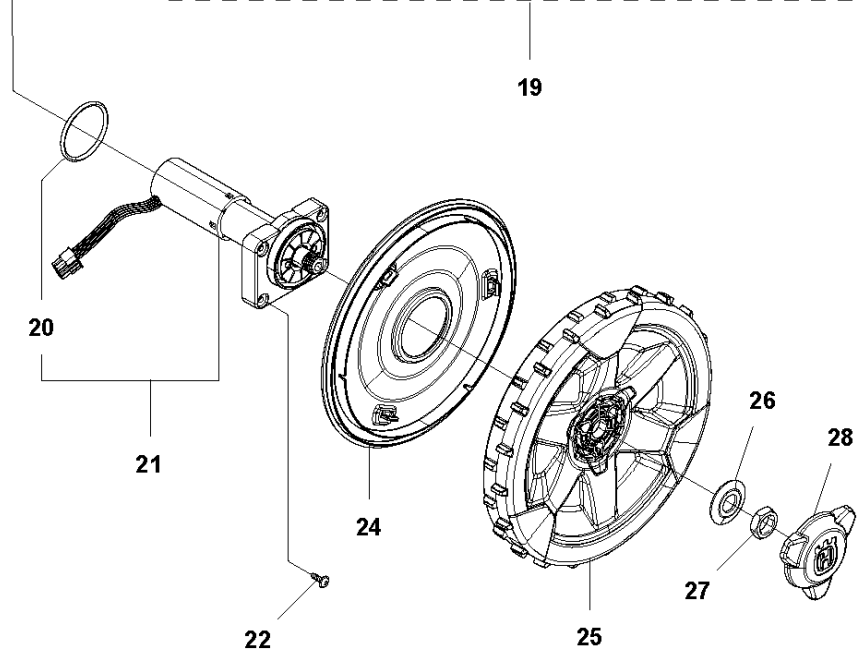

E AUTOMOWER 440
WHEELS & TIRES

WHEELS & TIRES

AUTOMOWER 440, 2020-

Ref	Part No	Description	Remark	QTY KIT
1	576 01 93-02	LOCKWASHER	Lock Washer	2
2	580 76 46-01	WASHER	Washer	2
3	580 60 51-01	BALL BEARING	Ball Bearing	2
3	597 79 56-01	BALL BEARING	Tube 50 pcs	1
4	580 60 51-01	BALL BEARING	Ball Bearing	2
4	597 79 56-01	BALL BEARING	Tube 50 pcs	1
5	535 08 78-03	WASHER	Washer	2
6	580 76 46-01	WASHER	Washer	2
7	581 62 15-01	SHIELD KIT	Shield KIT	2
8	580 48 71-01	SEALING	Sealing	2
9	580 60 51-01	BALL BEARING	Ball Bearing	2
9	597 79 56-01	BALL BEARING	Tube 50 pcs	1
10	579 45 71-01	WHEEL	Wheel Inside	2
11	574 44 98-01	WHEEL	Tire	2
12	580 44 51-01	O-RING	O-ring	2
13	580 60 51-01	BALL BEARING	Ball Bearing	2
13	597 79 56-01	BALL BEARING	Tube 50 pcs	1
14	580 76 46-01	WASHER	Washer	2
15	576 01 93-02	LOCKWASHER	Lock Washer	2
16	579 45 72-01	WHEEL	Wheel Outside	2
17	575 54 33-14	SCREW	Screw	6
18	580 33 61-01	SPINDLE	Spindle	2
19	581 62 14-01	WHEEL KIT	Front Wheel KIT	2
20	580 44 39-02	O-RING	O-ring	2
21	581 62 13-05	MOTOR KIT	Wheel Motor ASSY	2
22	574 45 01-01	SCREW ITXPANT	Screw	8
24	582 27 60-01	COVER	Cover	2
25	582 28 02-01	WHEEL ASSY	Rear Wheel	2
26	586 21 06-01	WASHER	Spring Washer	2
27	731 43 24-01	HEXAGON THIN NUT	Thin Nut	2
28	579 50 55-02	HUB CAP	Hub Cap	2