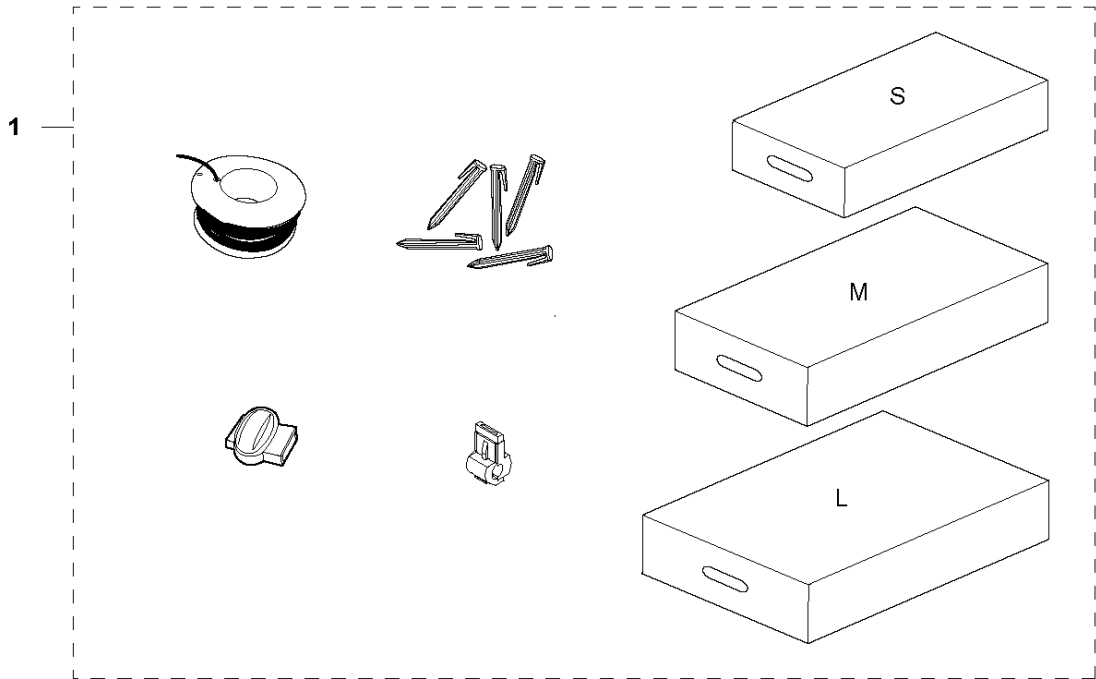

H AUTOMOWER 440 INSTALLATION ACCESSORIES

INSTALLATION ACCESSORIES

AUTOMOWER 440, 2020-

Ref	Part No	Description	Remark	QTY KIT
1	967 62 36-01	INSTALLATION KIT	Installation KIT S: Wire (150 m), Staples (300 pcs), Connectors (3 pcs), Couplers (5 pcs)	1
1	967 62 36-02	INSTALLATION KIT	Installation KIT M: Wire (250 m), Staples (400 pcs), Connectors (3 pcs), Couplers (5 pcs)	1
1	967 62 36-03	INSTALLATION KIT	Installation KIT L: Wire (400 m), Staples (600 pcs), Connectors (5 pcs), Couplers (5 pcs)	1
2	535 12 90-01	CONNECTOR	Loop Wire Connector	1
2	535 12 90-02	CONNECTOR	Loop Wire Connector, Blister Pack, 100 pcs	1
2	577 86 48-01	CONNECTOR	Loop Wire Connectors, Blister Pack, 5pcs	1
3	501 98 02-01	COUPLER	Coupler	1
3	577 86 47-01	COUPLER	Couplers, Blister Pack, 5 pcs	1
3	501 98 02-03	COUPLER	Couplers, 100 pcs	1
4	577 86 42-01	STAPLE	Staples, 85 mm, Blister Pack, 100 pcs	1
4	583 97 34-01	STAPLE	Staples, 85 mm, 100 pcs	1
5	577 86 43-02	WIRE	Wire Blister Pack, (50 m)	1
5	580 66 20-02	WIRE	Wire (150 m)	1
5	577 86 43-01	WIRE	Wire Blister Pack, (150 m)	1
6	580 66 20-01	WIRE	Wire (250 m)	1
7	593 29 77-01	WIRE	Wire Pro 300m	1
8	522 91 41-01	WIRE	Wire (500 m, ~3.4 mm)	1
9	580 66 20-04	WIRE	Wire (800 m)	1
10	590 44 25-01	POWER UNIT	Transformer (EU)	1
10	590 44 25-02	POWER UNIT	Transformer (UK/IRL)	1
10	590 44 25-03	POWER UNIT	Transformer (CH)	1
10	590 44 25-04	POWER UNIT	Transformer (US/CA)	1
10	586 81 22-05	POWER UNIT	Transformer (AU/NZ)	1
11	544 17 75-01	MEASURING TAPE	Measuring Tape	1
12	577 86 46-03	BLADE SET	Long Life Safety Blades, Blister Pack, 9 pcs	1
12	577 60 65-05	BLADE SET	Long Life Safety Blades, 45 pcs	1
12	577 60 66-04	BLADE SET	Long Life Safety Blades, 300 pcs	1
13	115875801	TBD	Operator's Manual, Swedish	1
13	115875806	TBD	Operator's Manual, Danish	1
13	115875811	TBD	Operator's Manual, Finnish	1
13	115875821	TBD	Operator's Manual, Norwegian	1
13	115875826	TBD	Operator's Manual, English	1
13	115875831	TBD	Operator's Manual, French	1
13	115875832	TBD	Operator's Manual, French (Canada)	1
13	115875836	TBD	Operator's Manual, Dutch	1
13	115875841	TBD	Operator's Manual, Italian	1
13	115875846	TBD	Operator's Manual, Spanish	1
13	115875851	TBD	Operator's Manual, German	1
13	115875856	TBD	Operator's Manual, Russian	1
13	115875858	TBD	Operator's Manual, Hungarian	1
13	115875859	TBD	Operator's Manual, Portuguese	1
13	115875861	TBD	Operator's Manual, Polish	1
13	115875862	TBD	Operator's Manual, Romanian	1