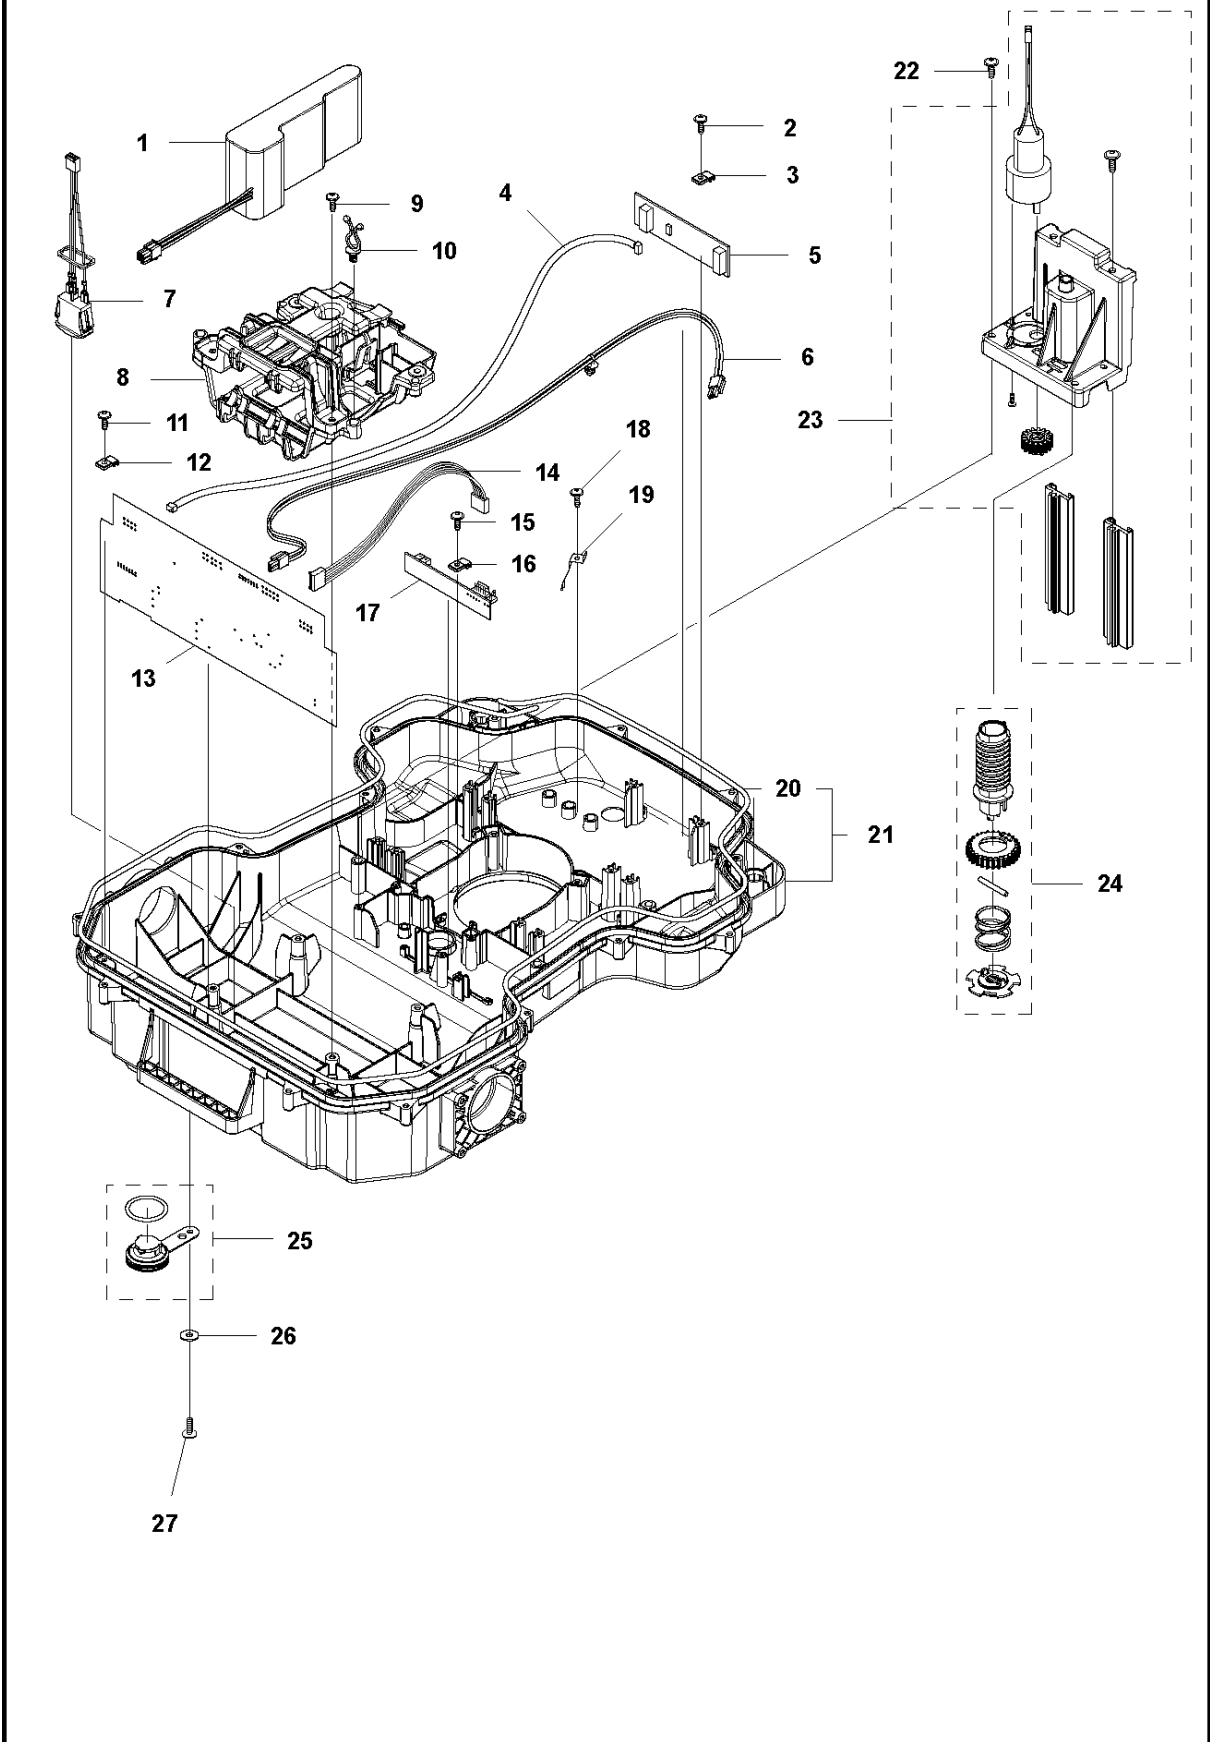

D AUTOMOWER 440
CHASSIS LOWER

CHASSIS LOWER

AUTOMOWER 440, 2020-

Ref	Part No	Description	Remark	QTY KIT
1	589 58 57-01	BATTERY	Battery	2
2	575 54 33-14	SCREW	Screw	2
3	579 52 94-01	CLAMP	Clamp	2
4	579 70 82-01	WIRING ASSY	Loom	1
5	592 85 27-01	PRINTED CIRCUIT ASSY	Printed Circuit ASSY	1
6	580 37 07-02	LOOM	Loom	1
7	579 70 87-01	WIRING ASSY	Switch, On Off	1
8	580 60 96-02	HOLDER	Holder	1
9	574 45 01-01	SCREW ITXPANT	Screw	5
10	580 68 29-01	HOLDER	Holder	7
11	575 54 33-14	SCREW	Screw	2
12	579 52 94-01	CLAMP	Clamp	2
13	592 85 26-01	PRINTED CIRCUIT ASSY	Printed Circuit ASSY	1
14	579 70 80-01	WIRING ASSY	Loom	1
15	575 54 33-14	SCREW	Screw	1
16	579 52 94-01	CLAMP	Clamp	1
17	579 72 85-02	PRINTED CIRCUIT ASSY	Printed Circuit ASSY	1
18	575 54 33-14	SCREW	Screw	2
19	581 55 61-01	SPRING	Spring	2
20	574 87 47-05	SEALING STRIP	Sealing Strip (1 pcs, 5 mm)	1
21	581 62 17-01	CHASSIS KIT	Chassis KIT	1
22	575 54 33-14	SCREW	Screw	4
23	501 06 83-01	MOTOR ASSY	Motor ASSY	1
24	581 62 16-01	SCREW KIT	Screw KIT	1
25	581 62 12-02	PLUG KIT	Plug KIT	1
26	734 11 37-41	WASHER	Washer	1
27	574 45 01-01	SCREW ITXPANT	Screw	1