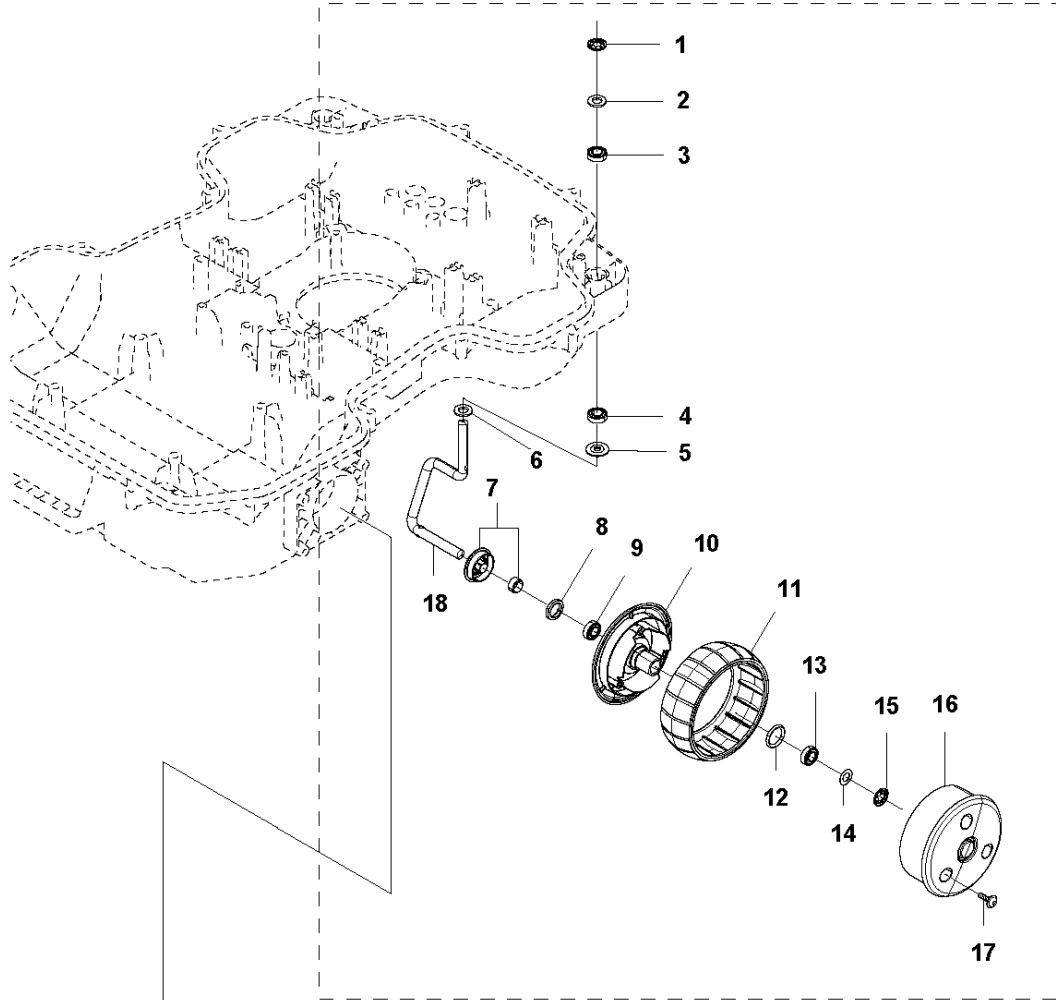

E AUTOMOWER 440
WHEELS & TIRES

WHEELS & TIRES

AUTOMOWER 440, 2020-

Ref	Part No	Description	Remark	QTY KIT
1	576 01 93-02	LOCKWASHER	Lock Washer	2
2	580 76 46-01	WASHER	Washer	2
3	580 60 51-01	BALL BEARING	Ball Bearing	2
3	597 79 56-01	BALL BEARING	Tube 50 pcs	1
4	580 60 51-01	BALL BEARING	Ball Bearing	2
4	597 79 56-01	BALL BEARING	Tube 50 pcs	1
5	535 08 78-03	WASHER	Washer	2
6	580 76 46-01	WASHER	Washer	2
7	581 62 15-01	SHIELD KIT	Shield KIT	2
8	580 48 71-01	SEALING	Sealing	2
9	580 60 51-01	BALL BEARING	Ball Bearing	2
9	597 79 56-01	BALL BEARING	Tube 50 pcs	1
10	579 45 71-01	WHEEL	Wheel Inside	2
11	574 44 98-01	WHEEL	Tire	2
12	580 44 51-01	O-RING	O-ring	2
13	580 60 51-01	BALL BEARING	Ball Bearing	2
13	597 79 56-01	BALL BEARING	Tube 50 pcs	1
14	580 76 46-01	WASHER	Washer	2
15	576 01 93-02	LOCKWASHER	Lock Washer	2
16	579 45 72-01	WHEEL	Wheel Outside	2
17	575 54 33-14	SCREW	Screw	6
18	580 33 61-01	SPINDLE	Spindle	2
19	581 62 14-01	WHEEL KIT	Front Wheel KIT	2
20	580 44 39-02	O-RING	O-ring	2
21	581 62 13-05	MOTOR KIT	Wheel Motor ASSY	2
22	574 45 01-01	SCREW ITXPANT	Screw	8
24	582 27 60-01	COVER	Cover	2
25	582 28 02-01	WHEEL ASSY	Rear Wheel	2
26	586 21 06-01	WASHER	Spring Washer	2
27	731 43 24-01	HEXAGON THIN NUT	Thin Nut	2
28	579 50 55-02	HUB CAP	Hub Cap	2