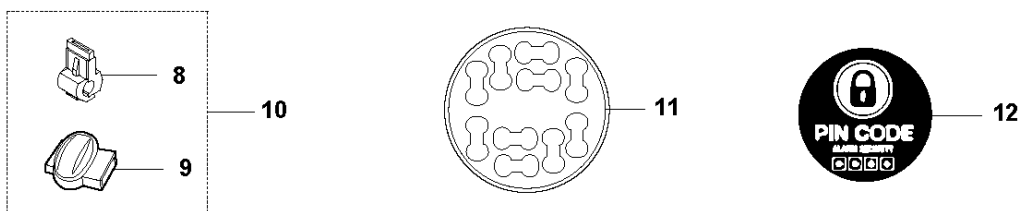

F GARDENA R70Li/R80Li
INSTALLATION ACCESSORIES

INSTALLATION ACCESSORIES

R80Li, 2018-

Ref	Part No	Description	Remark	QTY KIT
1	593 16 36-01	POWER UNIT	Power Supply Unit, EU	1
2	584 86 26-02	POWER UNIT	Power Supply Unit, UK	1
2	584 86 26-03	POWER UNIT	Power Supply Unit, CH	1
2	584 86 26-04	POWER UNIT	Power Supply Unit, CA	1
2	584 86 26-05	POWER UNIT	Power Supply Unit, AU-NZ	1
3	579 82 51-01	CABLE ASSY	Low Voltage Cable (20 m)	1
3	579 82 51-02	CABLE ASSY	Low Voltage Cable (10 m)	1
3	579 82 51-03	CABLE ASSY	Low Voltage Cable (3 m)	1
4	966 80 98-01	STAPLE	Staples (100 pcs), Gardena Blister Pack	1
4	Gardena409020	TBD	Staples (100 pcs), Gardena Blister Pack	1
5	575 23 86-02	SCREW KIT	Anchor Screw (3 pcs) incl. Allen Key	1
6	967 10 48-01	WIRE	Loop Wire 50 m, Gardena Blister Pack	1
6	Gardena405820	TBD	Loop Wire 50 m, Gardena Blister Pack	1
6	966 80 96-01	WIRE	Loop Wire (150 m), Gardena Blister Pack	1
6	Gardena408820	TBD	Loop Wire (150 m), Gardena Blister Pack	1
6	580 66 20-03	WIRE	Loop Wire (200 m)	1
6	580 66 20-01	WIRE	Loop Wire (250 m)	1
6	580 66 20-04	WIRE	Loop Wire (800 m)	1
7	966 80 95-01	BLADE	Blades (9 pcs), Gardena Blister Pack	1
7	Gardena408720	TBD	Blades (9 pcs), Gardena Blister Pack	1
7	577 60 65-05	BLADE SET	Long Life - Safety Blade, 45 pcs	1
7	577 60 66-04	BLADE SET	Long Life - Safety Blade, 300 pcs	1
8	535 12 90-01	CONNECTOR	Loop Wire Connector (1pcs)	1
9	501 98 02-01	COUPLER	Coupler (1pcs)	1
9	501 98 02-02	COUPLER	Coupler KIT (50pcs)	1
10	966 80 97-01	COUPLER	2 Connectors+6 Couplers, Gardena Blister Pack	1
10	Gardena408920	TBD	2 Connectors+6 Couplers, Gardena Blister Pack	1
10	579 04 81-01	ACCESSORY BAG	5 Connectors+5 Couplers	1
11	586 27 79-01	STICKER	Sticker, Cable Markers (10 pcs)	1
12	502 40 53-01	LABEL	Label, Anti-Theft	1
13	578 90 91-05	DVD	Installation DVD, Gardena	1
14	115844301	TBD	Operator's Manual, Swedish	1
14	115844306	TBD	Operator's Manual, Danish	1
14	115844311	TBD	Operator's Manual, Finnish	1
14	115844321	TBD	Operator's Manual, Norwegian	1
14	115844326	TBD	Operator's Manual, English	1
14	115844331	TBD	Operator's Manual, French	1
14	115844336	TBD	Operator's Manual, Dutch	1
14	115844341	TBD	Operator's Manual, Italian	1
14	115844346	TBD	Operator's Manual, Spanish	1
14	115844351	TBD	Operator's Manual, German	1
14	115844358	TBD	Operator's Manual, Hungarian	1
14	115844359	TBD	Operator's Manual, Portuguese	1
14	115844361	TBD	Operator's Manual, Polish	1
14	115844368	TBD	Operator's Manual, Slovakian	1
14	115844384	TBD	Operator's Manual, Slovenian	1