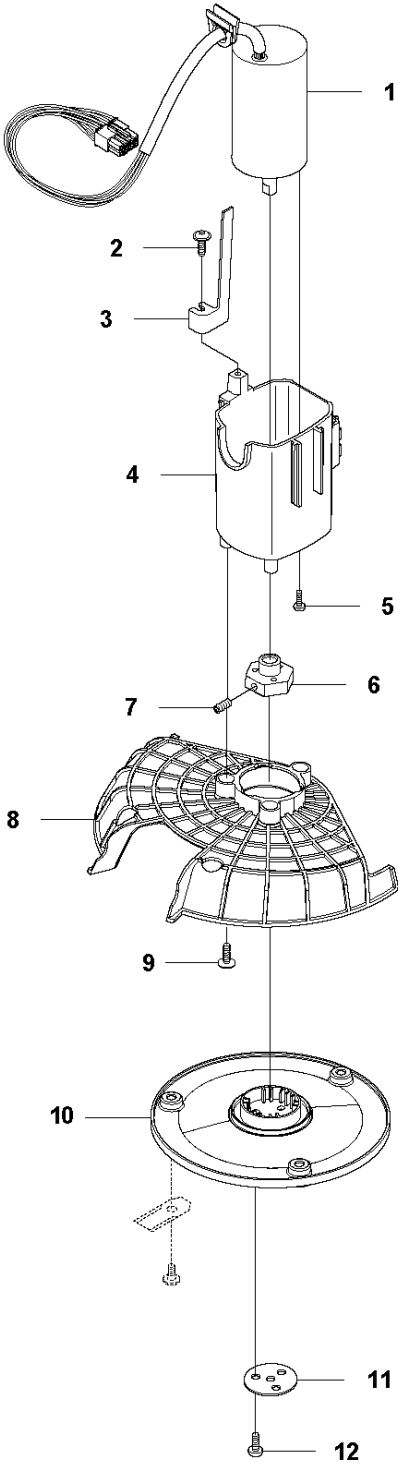

D GARDENA R70Li/R80Li
BLADE MOTOR & CUTTING EQUIPMENT

BLADE MOTOR & CUTTING EQUIPMENT

R80Li, 2018-

Ref	Part No	Description	Remark	QTY KIT
1	584 98 93-02	MOTOR	Cutting Motor	1
2	575 54 33-10	SCREW	Screw, Grey (10 mm)	1
3	574 50 35-01	HEIGHT INDICATOR	Height Indicator	1
4	581 02 03-01	MOTOR HOUSING	Motor Housing	1
5	588 22 22-01	SCREW ITPANM	Screw M4x12	3
6	574 37 35-01	HUB	Hub, Cutting Motor	1
7	576 21 35-01	SCREW IHSETM	Stop Screw	1
8	579 75 83-01	GUARD	Guard, Cutting Disc	1
9	575 54 33-14	SCREW	Screw, Grey (14 mm)	3
10	574 48 71-01	CUTTING DISC	Cutting Disc	1
11	577 09 32-01	WASHER	Washer	1
12	588 22 22-01	SCREW ITPANM	Screw	3