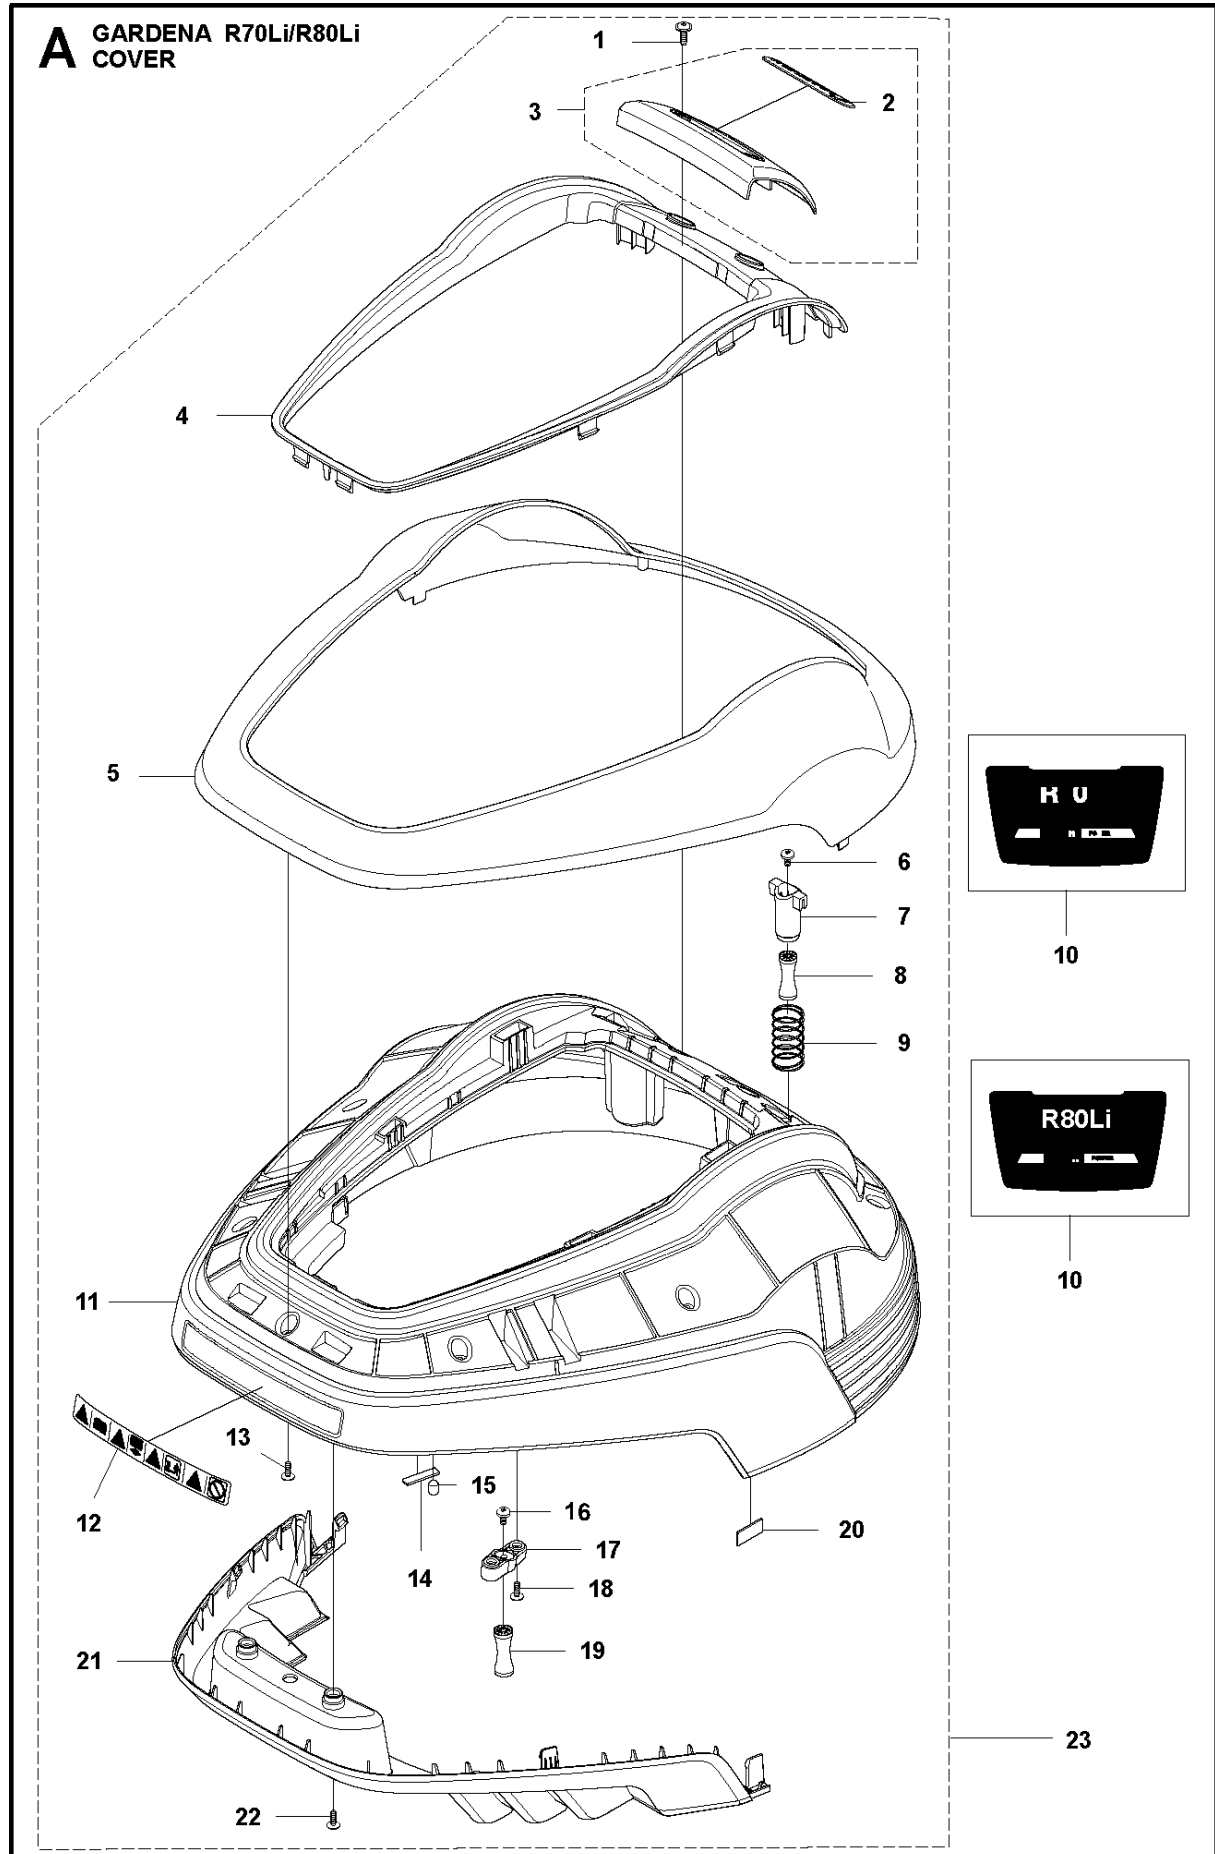

SPARE PARTS LIST

ROBOTIC LAWN MOWERS

R80Li, 2018-

COVER

R80Li, 2018-

Ref	Part No	Description	Remark	QTY KIT
1	575 54 33-14	SCREW	Screw, Grey (14 mm)	2
2	510 31 03-01	LOGOTYPE	Decal, Gardena Logotype	1
3	579 39 21-05	PLATE KIT	Logo Plate KIT incl. Sticker & Decal	1
4	577 70 76-03	FRAME	Frame	1
5	577 70 73-04	COVER	Cover	1
6	590 74 02-01	SCREW	Screw M5x12	2
7	574 46 90-02	BRACKET	Bracket, Lift Sensor	2
8	574 46 91-02	DAMPER	Rubber Damper	2
9	574 48 51-02	SPRING	Spring, Lift Sensor	2
10	580 92 76-01	LABEL	Decal, R70Li	1
10	587 04 35-02	LABEL	Decal, R80Li	1
11	579 39 17-02	KIT	Main Body	1
12	586 35 97-01	LABEL	Warning Label	1
13	575 54 33-14	SCREW	Screw, Grey (14 mm)	7
14	576 03 01-01	PLATE	Plate, Collision Sensor	1
15	576 18 33-01	MAGNET	Magnet, Collision Sensor	1
16	590 74 02-01	SCREW	Screw M5x12	2
17	575 41 60-02	SUPPORT CLAMP	Support Clamp	2
18	575 54 33-14	SCREW	Screw, Grey (14 mm)	4
19	574 46 91-02	DAMPER	Rubber Damper	2
20	576 18 32-01	MAGNET	Magnet, Lift Sensor	1
21	577 70 65-02	BUMPER	Bumper, Rear	1
22	575 54 33-14	SCREW	Screw, Grey (14 mm)	2
23	577 95 53-12	BODY SYSTEM	Cover KIT, Complete excl. Model Decal	1