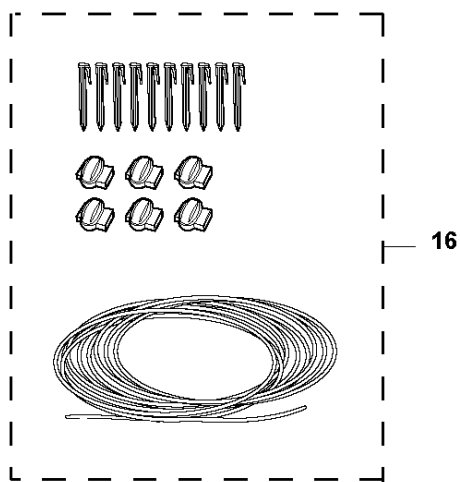

F GARDENA R70Li/R80Li
INSTALLATION ACCESSORIES

INSTALLATION ACCESSORIES

R80Li, 2018-

Ref	Part No	Description	Remark	QTY KIT
1	593 16 36-01	POWER UNIT	Power Supply Unit, EU	1
2	584 86 26-02	POWER UNIT	Power Supply Unit, UK	1
2	584 86 26-03	POWER UNIT	Power Supply Unit, CH	1
2	584 86 26-04	POWER UNIT	Power Supply Unit, CA	1
2	584 86 26-05	POWER UNIT	Power Supply Unit, AU-NZ	1
3	579 82 51-01	CABLE ASSY	Low Voltage Cable (20 m)	1
3	579 82 51-02	CABLE ASSY	Low Voltage Cable (10 m)	1
3	579 82 51-03	CABLE ASSY	Low Voltage Cable (3 m)	1
4	966 80 98-01	STAPLE	Staples (100 pcs), Gardena Blister Pack	1
4	Gardena409020	TBD	Staples (100 pcs), Gardena Blister Pack	1
5	575 23 86-02	SCREW KIT	Anchor Screw (3 pcs) incl. Allen Key	1
6	967 10 48-01	WIRE	Loop Wire 50 m, Gardena Blister Pack	1
6	Gardena405820	TBD	Loop Wire 50 m, Gardena Blister Pack	1
6	966 80 96-01	WIRE	Loop Wire (150 m), Gardena Blister Pack	1
6	Gardena408820	TBD	Loop Wire (150 m), Gardena Blister Pack	1
6	580 66 20-03	WIRE	Loop Wire (200 m)	1
6	580 66 20-01	WIRE	Loop Wire (250 m)	1
6	580 66 20-04	WIRE	Loop Wire (800 m)	1
7	966 80 95-01	BLADE	Blades (9 pcs), Gardena Blister Pack	1
7	Gardena408720	TBD	Blades (9 pcs), Gardena Blister Pack	1
7	577 60 65-05	BLADE SET	Long Life - Safety Blade, 45 pcs	1
7	577 60 66-04	BLADE SET	Long Life - Safety Blade, 300 pcs	1
8	535 12 90-01	CONNECTOR	Loop Wire Connector (1pcs)	1
9	501 98 02-01	COUPLER	Coupler (1pcs)	1
9	501 98 02-02	COUPLER	Coupler KIT (50pcs)	1
10	966 80 97-01	COUPLER	2 Connectors+6 Couplers, Gardena Blister Pack	1
10	Gardena408920	TBD	2 Connectors+6 Couplers, Gardena Blister Pack	1
10	579 04 81-01	ACCESSORY BAG	5 Connectors+5 Couplers	1
11	586 27 79-01	STICKER	Sticker, Cable Markers (10 pcs)	1
12	502 40 53-01	LABEL	Label, Anti-Theft	1
13	578 90 91-05	DVD	Installation DVD, Gardena	1
14	115844301	TBD	Operator's Manual, Swedish	1
14	115844306	TBD	Operator's Manual, Danish	1
14	115844311	TBD	Operator's Manual, Finnish	1
14	115844321	TBD	Operator's Manual, Norwegian	1
14	115844326	TBD	Operator's Manual, English	1
14	115844331	TBD	Operator's Manual, French	1
14	115844336	TBD	Operator's Manual, Dutch	1
14	115844341	TBD	Operator's Manual, Italian	1
14	115844346	TBD	Operator's Manual, Spanish	1
14	115844351	TBD	Operator's Manual, German	1
14	115844358	TBD	Operator's Manual, Hungarian	1
14	115844359	TBD	Operator's Manual, Portuguese	1
14	115844361	TBD	Operator's Manual, Polish	1
14	115844368	TBD	Operator's Manual, Slovakian	1
14	115844384	TBD	Operator's Manual, Slovenian	1