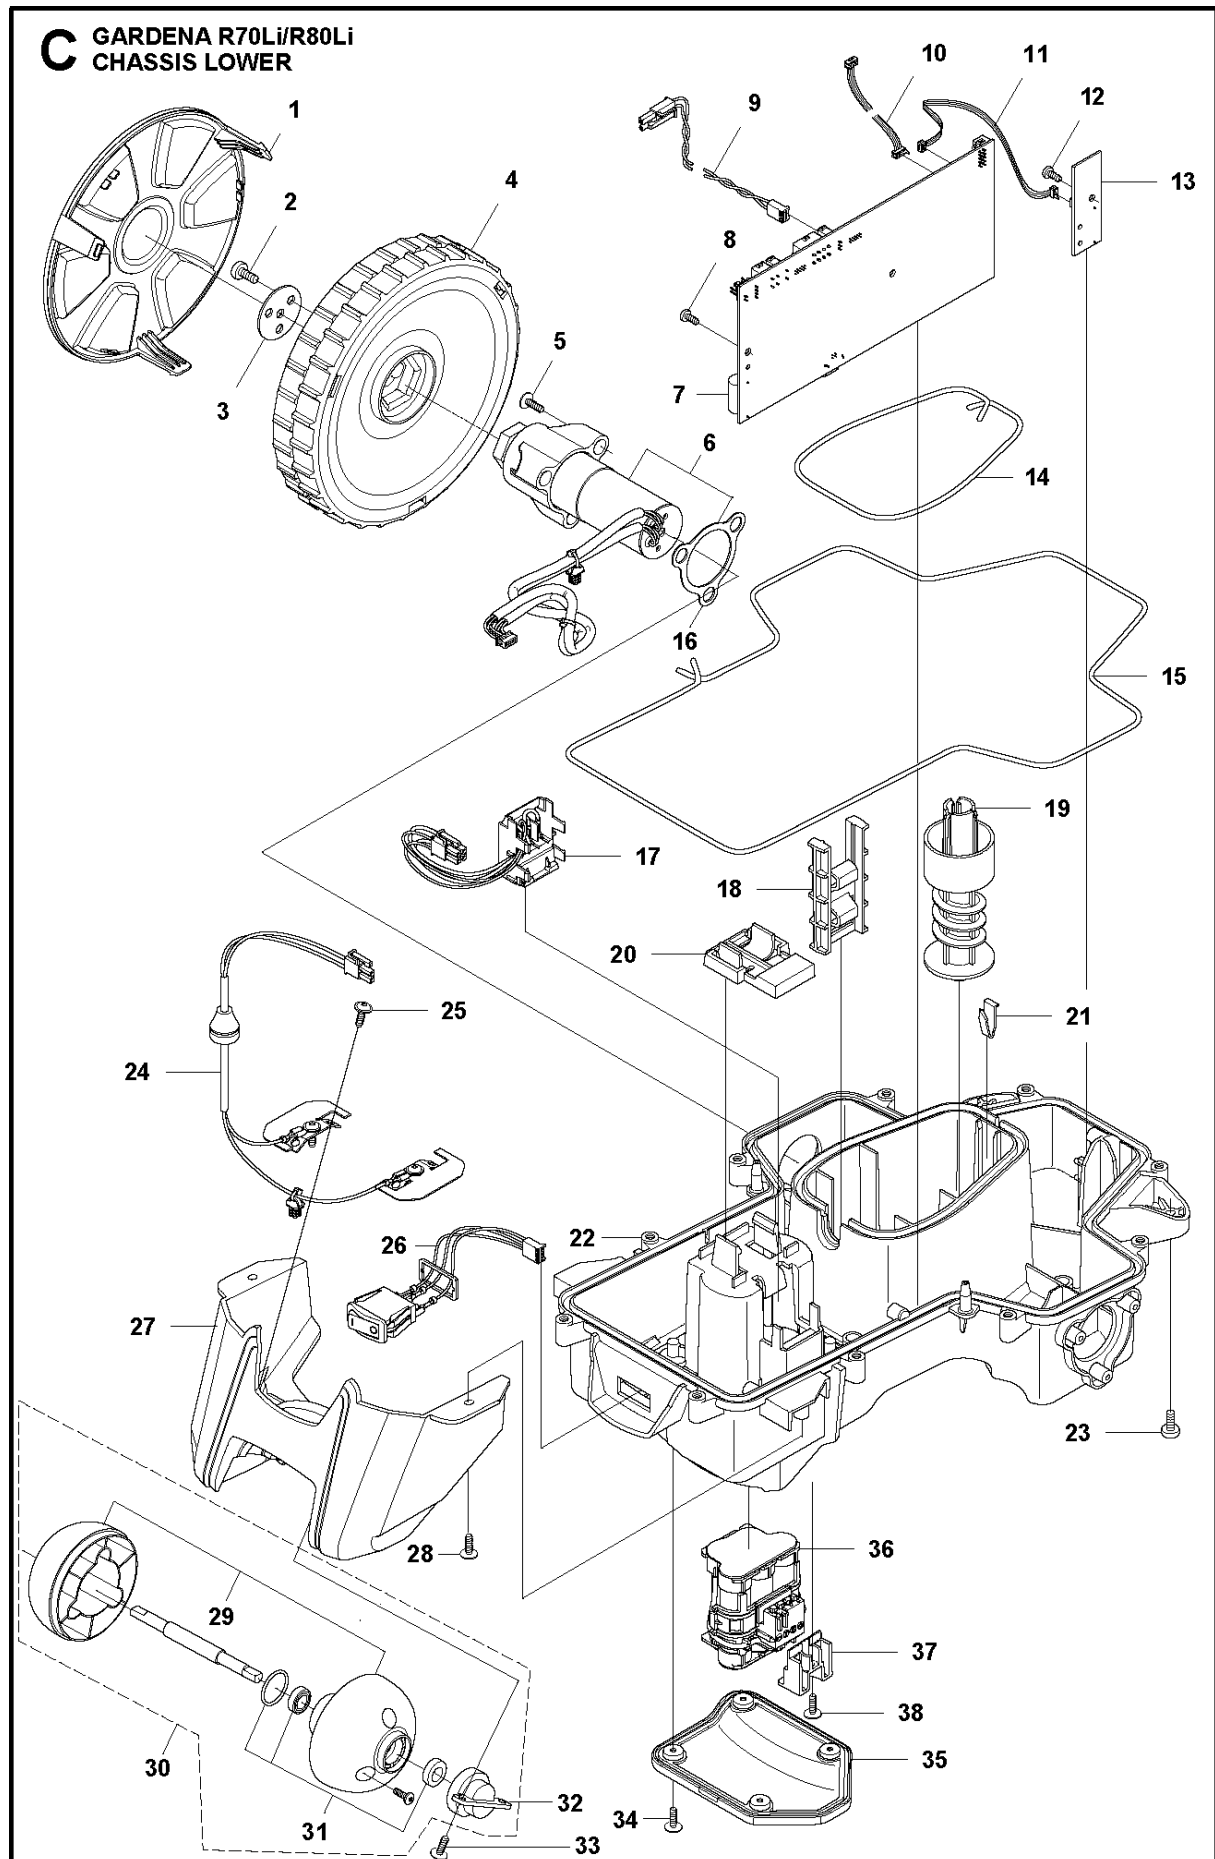

CHASSIS LOWER

R80Li, 2018-

Ref	Part No	Description	Remark	QTY KIT
1	577 70 79-01	HUB CAP	Hub Cap, Drive Wheel	2
2	576 21 39-02	SCREW ITXPANM	Screw	6
3	577 09 32-01	WASHER	Washer, Drive Wheel	2
4	574 46 51-04	WHEEL	Wheel, Drive Wheel	2
5	575 54 33-14	SCREW	Screw, Grey (14 mm)	6
6	577 83 99-04	WHEEL MOTOR ASSY	Wheel Motor KIT incl. Sealing	2
7	588 62 88-03	PRINTED CIRCUIT ASSY	Main Circuit Board (MCB)	1
8	535 13 03-10	SCREW ITXPANT	Screw (10 mm)	2
9	576 22 02-01	LOOM	Loom, Buzzer Extension	1
10	588 83 27-01	WIRING ASSY	Loom, Display	1
11	588 90 12-01	WIRING ASSY	Loom, Loop and Lift Sensor	1
12	535 13 03-10	SCREW ITXPANT	Screw (10 mm)	1
13	588 57 21-01	PRINTED CIRCUIT ASSY	PCB Sensor Board	1
14	574 87 47-04	SEALING STRIP	Sealing Strip (1 pcs, 4 mm)	1
15	574 87 47-03	SEALING STRIP	Sealing Strip, Chassis (1 pcs, 4 mm)	1
16	574 37 37-01	GASKET	Sealing/Gasket, Motor Flange	2
17	574 47 98-01	LOOM	Loom, Li-Ion Battery	1
18	574 50 19-01	GUIDE RAIL	Guide Rail, Motor Bowl	2
19	574 48 46-01	SCREW	Height Adjustment Screw	1
20	575 40 82-01	LOCK	Lock, Battery Plug	1
21	577 10 32-01	LOCKING SPRING	Locking Spring	1
22	577 84 62-03	CHASSIS	Chassis Lower KIT incl. Sealing	1
23	590 74 02-01	SCREW	Screw	2
24	588 95 09-01	CABLE ASSY	Loom, Charging Plate	1
25	575 52 95-02	SCREW ITXPANTT	Screw, Grey (14 mm)	2
26	579 70 87-01	CABLE ASSY	Swith ON/OFF with Seal	1
27	574 46 72-02	HOUSING	Housing, Rear Wheel	1
28	575 54 33-14	SCREW	Screw, Grey (14 mm)	3
29	583 85 39-02	REAR WHEEL	Rear Wheel KIT	1
30	578 27 51-03	REAR WHEEL	Rear Wheel KIT Complete	1
31	578 27 52-01	REAR WHEEL	Bearing (X2), Sealing (X2), O-Ring (X1)	1
32	577 71 50-01	BEARING HOUSING	Bearing Housing, Rear Wheel	2
33	575 54 33-14	SCREW	Screw, Grey (14 mm)	4
34	574 45 01-01	SCREW ITXPANT	Screw	4
35	589 58 61-01	BATTERY	Cover, Battery	1
36	586 57 62-01	BATTERY	Battery, Lithium 18 v	1
37	582 38 61-01	BRACKET	Bracket	1
38	575 54 33-14	SCREW	Screw, Grey (14 mm)	1