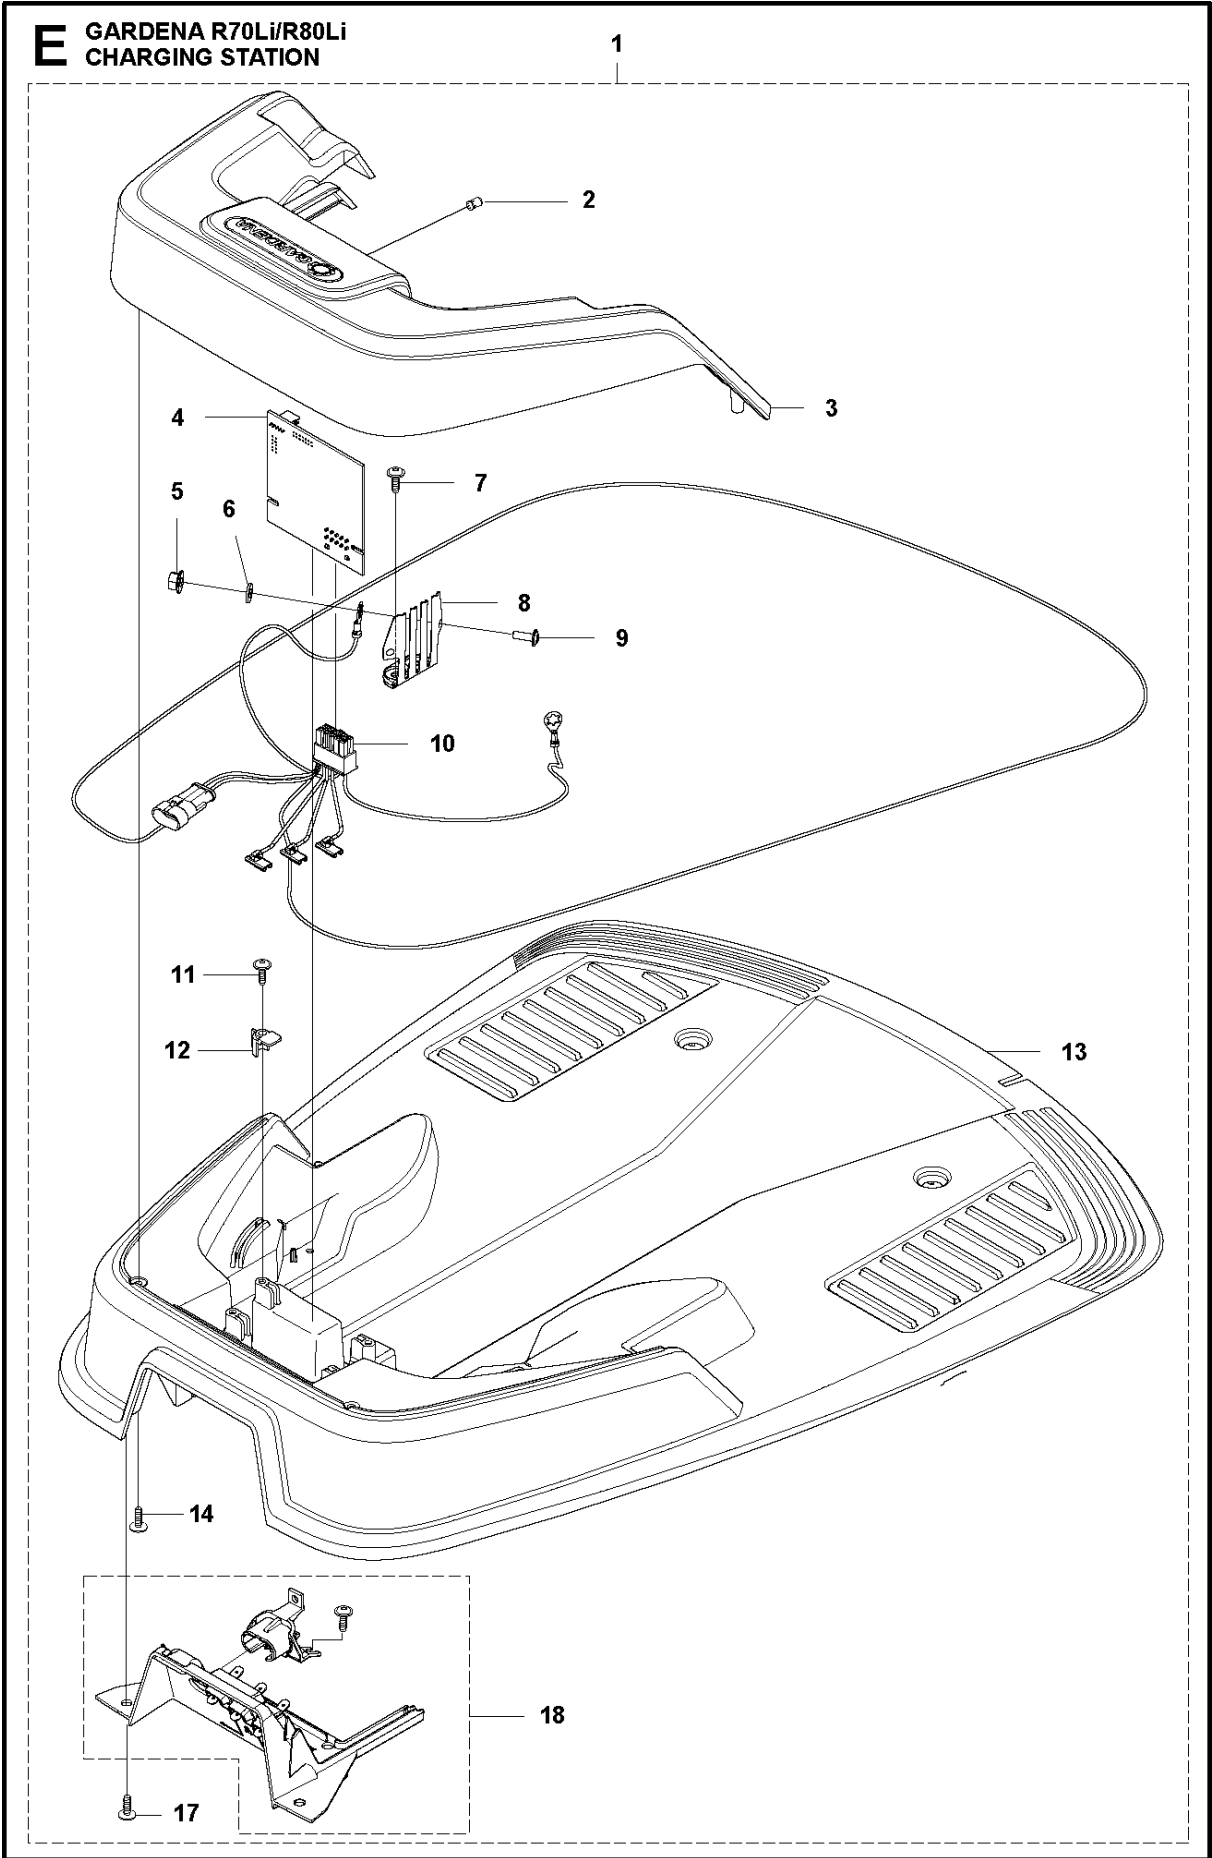

CHARGING STATION

R80Li, 2018-

Ref	Part No	Description	Remark	QTY KIT
1	577 97 23-15	CHARGING STATION	Charging Station, Gardena	1
2	535 12 87-02	DIODE LENS	Diode Lens	1
3	584 61 83-02	CHARGING STATION	Charging Station Cover, Gardena	1
4	582 87 62-01	PRINTED CIRCUIT ASSY	Circuit Board, Charging Station	1
5	588 22 21-01	HEXAGON NUT FLANGE	Nut Flange	2
6	535 08 74-01	WASHER	Washer	2
7	575 54 33-14	SCREW	Screw, Grey (14 mm)	2
8	587 12 51-01	CONTACT	Contacts, Charging Station	2
9	588 22 22-01	SCREW ITXPANM	Screw	2
10	582 38 10-01	CABLE ASSY	Loom, Charging Station	1
11	575 54 33-14	SCREW	Screw, Grey (14 mm)	2
12	535 12 79-01	BRACKET	Bracket	2
13	581 55 19-03	CHARGING STATION	Charging Station Base Plate	1
14	575 54 33-14	SCREW	Screw, Grey (14 mm)	4
17	575 54 33-14	SCREW	Screw, Grey (14 mm)	4
18	590 89 62-01	PANEL ASSY	Guide Cover, Charging Station	1