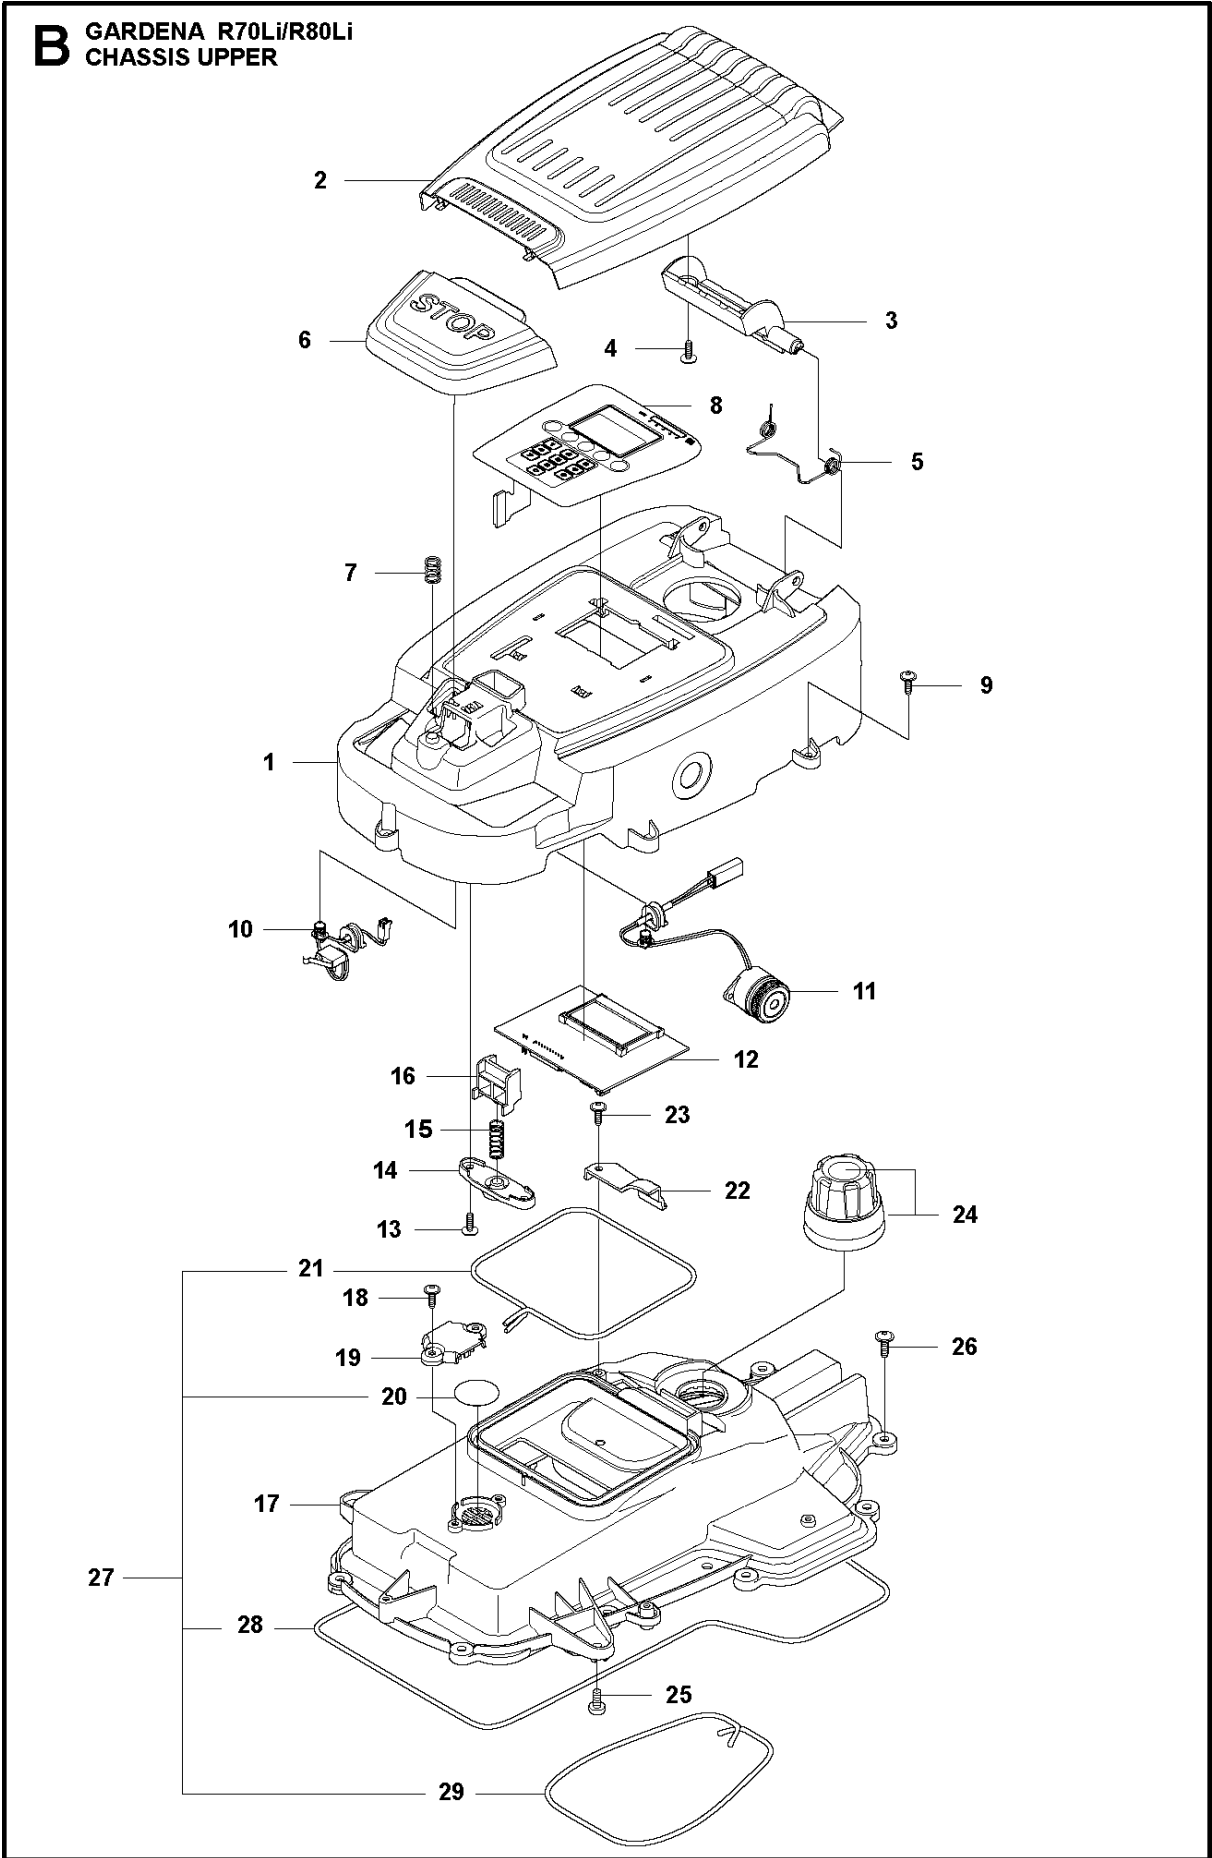

B GARDENA R70Li/R80Li
CHASSIS UPPER

CHASSIS UPPER

R80Li, 2018-

Ref	Part No	Description	Remark	QTY KIT
1	579 39 19-02	COVER KIT	Display Cover KIT incl. Sealing & Keyboard	1
2	577 70 72-03	COVER	Cover, Height Adjustment	1
3	577 70 78-01	HINGE	Hinge, Height Adjustment Lid	1
4	575 54 33-14	SCREW	Screw, Grey (14 mm)	2
5	578 44 52-01	SPRING	Spring, Height Adjustment Lid	1
6	577 70 66-01	BUTTON	Stop Button	1
7	574 48 70-01	SPRING	Spring, Stop Button	1
8	586 94 56-02	KEYBOARD	Keyboard	1
9	575 54 33-14	SCREW	Screw, Grey (14 mm)	5
10	574 48 03-01	SWITCH	Micro Switch, Stop Button	1
11	574 47 59-01	BUZZER	Buzzer, Display Cover	1
12	588 44 19-01	PRINTED CIRCUIT ASSY	Display/MMI, Circuit Board	1
13	575 54 33-14	SCREW	Screw, Grey (14 mm)	2
14	575 41 58-01	SPRING HOLDER	Spring Holder, Stop Button	1
15	576 24 22-01	SPRING	Spring Lock, Stop Button	1
16	575 40 90-01	LOCK	Lock, Stop Button	1
17	577 75 29-02	KIT	Chassis Upper KIT incl. Sealing & Air Filter	1
18	575 54 33-14	SCREW	Screw, Grey (14 mm)	2
19	576 69 70-01	COVER	Cover, Air Filter	1
20	577 75 37-01	KIT	Air Filter KIT (10 pcs)	1
21	574 87 47-04	SEALING STRIP	Sealing Strip (1 pcs, 4 mm)	1
22	576 05 39-01	COVER	Cover, Height Indicator	1
23	575 54 33-14	SCREW	Screw, Grey (14 mm)	1
24	579 39 22-01	KIT	Knob, height adjustment KIT incl. Knob & Sticker	1
25	590 74 02-01	SCREW	Screw	2
26	574 45 01-01	SCREW ITXPANT	Screw	10
27	588 40 70-01	SEAL KIT	Seal KIT incl. Sealing Strip Chassis (1 pcs), Sealing Strip Short (2 pcs), Air Filter (1 pcs)	1
28	574 87 47-03	SEALING STRIP	Sealing Strip, Chassis (1 pcs, 4 mm)	1
29	574 87 47-04	SEALING STRIP	Sealing Strip (1 pcs, 4 mm)	1