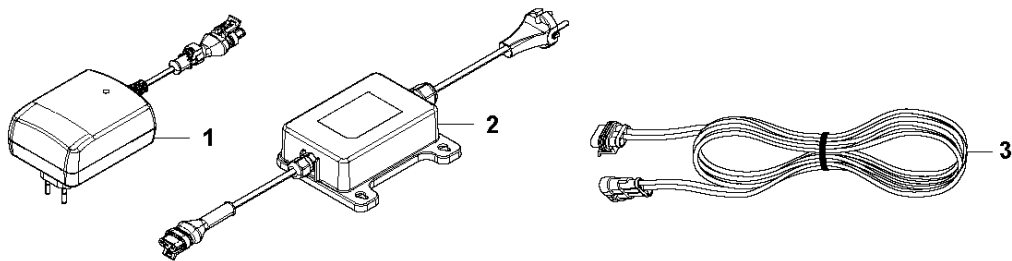

F GARDENA R70Li/R80Li
INSTALLATION ACCESSORIES

INSTALLATION ACCESSORIES

R80Li, 2018-

Ref	Part No	Description	Remark	QTY KIT
1	593 16 36-01	POWER UNIT	Power Supply Unit, EU	1
2	584 86 26-02	POWER UNIT	Power Supply Unit, UK	1
2	584 86 26-03	POWER UNIT	Power Supply Unit, CH	1
2	584 86 26-04	POWER UNIT	Power Supply Unit, CA	1
2	584 86 26-05	POWER UNIT	Power Supply Unit, AU-NZ	1
3	579 82 51-01	CABLE ASSY	Low Voltage Cable (20 m)	1
3	579 82 51-02	CABLE ASSY	Low Voltage Cable (10 m)	1
3	579 82 51-03	CABLE ASSY	Low Voltage Cable (3 m)	1
4	966 80 98-01	STAPLE	Staples (100 pcs), Gardena Blister Pack	1
4	Gardena409020	TBD	Staples (100 pcs), Gardena Blister Pack	1
5	575 23 86-02	SCREW KIT	Anchor Screw (3 pcs) incl. Allen Key	1
6	967 10 48-01	WIRE	Loop Wire 50 m, Gardena Blister Pack	1
6	Gardena405820	TBD	Loop Wire 50 m, Gardena Blister Pack	1
6	966 80 96-01	WIRE	Loop Wire (150 m), Gardena Blister Pack	1
6	Gardena408820	TBD	Loop Wire (150 m), Gardena Blister Pack	1
6	580 66 20-03	WIRE	Loop Wire (200 m)	1
6	580 66 20-01	WIRE	Loop Wire (250 m)	1
6	580 66 20-04	WIRE	Loop Wire (800 m)	1
7	966 80 95-01	BLADE	Blades (9 pcs), Gardena Blister Pack	1
7	Gardena408720	TBD	Blades (9 pcs), Gardena Blister Pack	1
7	577 60 65-05	BLADE SET	Long Life - Safety Blade, 45 pcs	1
7	577 60 66-04	BLADE SET	Long Life - Safety Blade, 300 pcs	1
8	535 12 90-01	CONNECTOR	Loop Wire Connector (1pcs)	1
9	501 98 02-01	COUPLER	Coupler (1pcs)	1
9	501 98 02-02	COUPLER	Coupler KIT (50pcs)	1
10	966 80 97-01	COUPLER	2 Connectors+6 Couplers, Gardena Blister Pack	1
10	Gardena408920	TBD	2 Connectors+6 Couplers, Gardena Blister Pack	1
10	579 04 81-01	ACCESSORY BAG	5 Connectors+5 Couplers	1
11	586 27 79-01	STICKER	Sticker, Cable Markers (10 pcs)	1
12	502 40 53-01	LABEL	Label, Anti-Theft	1
13	578 90 91-05	DVD	Installation DVD, Gardena	1
14	115844301	TBD	Operator's Manual, Swedish	1
14	115844306	TBD	Operator's Manual, Danish	1
14	115844311	TBD	Operator's Manual, Finnish	1
14	115844321	TBD	Operator's Manual, Norwegian	1
14	115844326	TBD	Operator's Manual, English	1
14	115844331	TBD	Operator's Manual, French	1
14	115844336	TBD	Operator's Manual, Dutch	1
14	115844341	TBD	Operator's Manual, Italian	1
14	115844346	TBD	Operator's Manual, Spanish	1
14	115844351	TBD	Operator's Manual, German	1
14	115844358	TBD	Operator's Manual, Hungarian	1
14	115844359	TBD	Operator's Manual, Portuguese	1
14	115844361	TBD	Operator's Manual, Polish	1
14	115844368	TBD	Operator's Manual, Slovakian	1
14	115844384	TBD	Operator's Manual, Slovenian	1