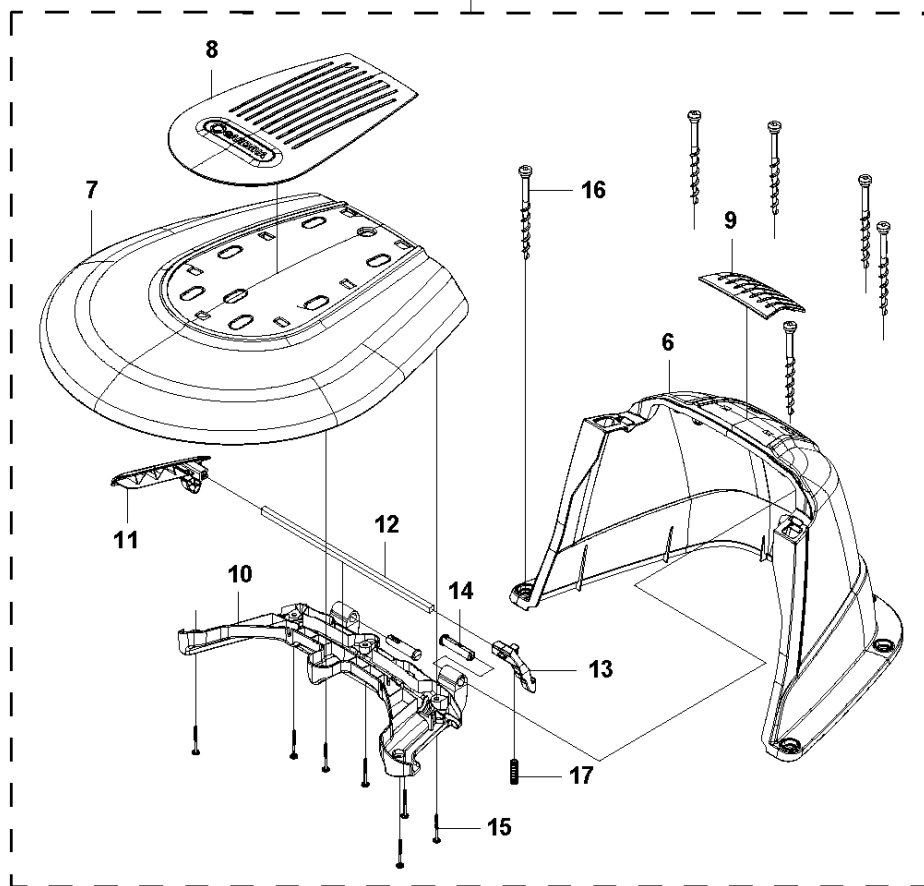

G GARDENA R70/80Li
ACCESSORIES

18