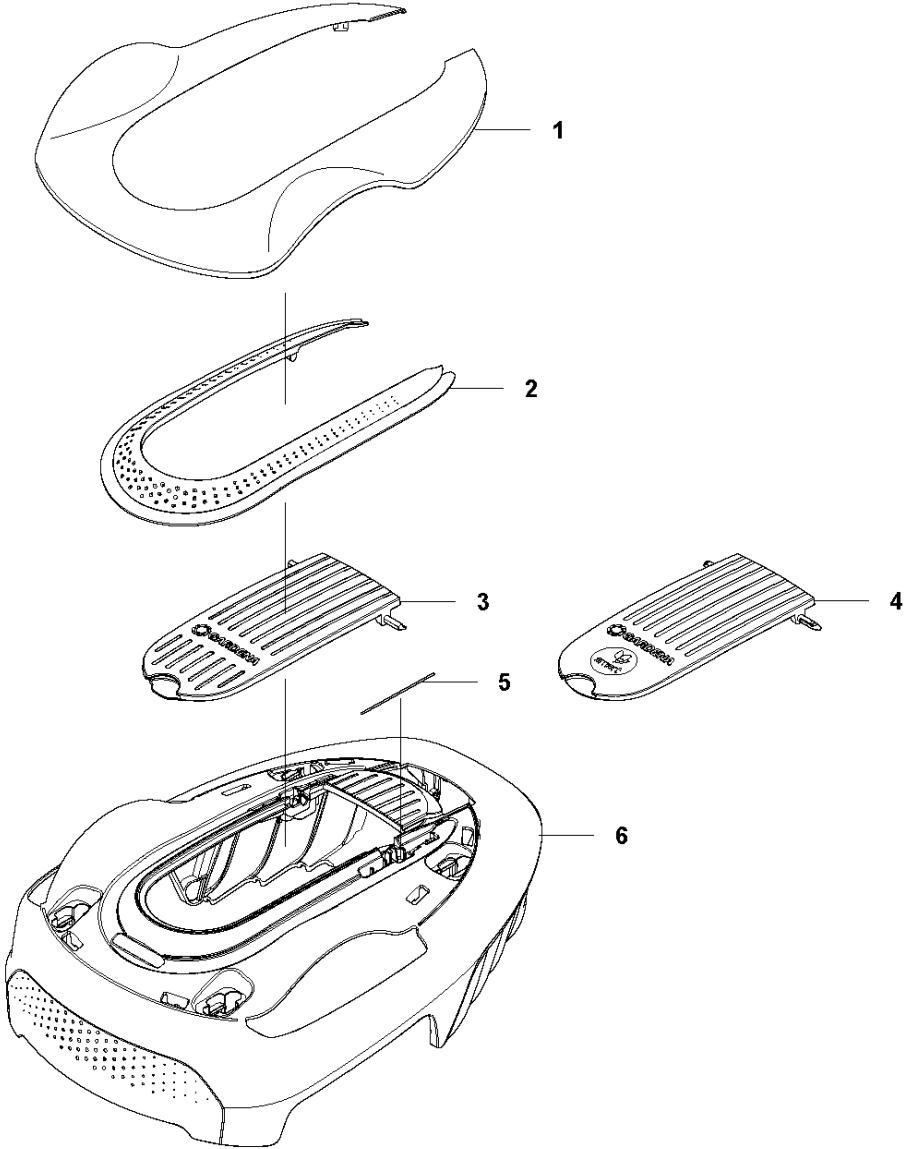

SPARE PARTS LIST

ROBOTIC LAWN MOWERS

SILENO City, 2020-

A GARDENA SILENO city
BODY

COVER

SILENO City, 2020-

Ref	Part No	Description	Remark	QTY KIT
1	582 82 45-01	COVER	Top Cover	1
2	582 91 65-01	FRAME	Frame	1
3	582 84 42-01	HATCH	Hatch	1
4	593 34 86-01	HATCH	Hatch	1
5	588 47 02-01	SPRING	Spring	2
6	591 44 45-01	BODY ASSY	Body ass	1

CHASSIS LOWER

SILENO City, 2020-

Ref	Part No	Description	Remark	QTY KIT
1	590 77 07-01	COLUMN ASSY	Column Assy	4
2	591 47 42-01	CLIP	Clip	1
3	592 90 99-01	PRINTED CIRCUIT ASSY	Printed Circuit Assy	1
4	589 35 08-01	WIRING ASSY	Wiring Assy	1
5	574 87 47-11	SEALING STRIP	Seal Strip	1
6	574 87 47-10	SEALING STRIP	Seal Strip	1
6	593 26 57-01	SEAL KIT	Seal Kit	1
7	574 45 01-01	SCREW ITXPANT	Screw	2
8	592 90 98-01	PRINTED CIRCUIT ASSY	Printed Circuit Assy	1
9	582 82 40-01	CHASSIS	Chassis	1
10	587 44 94-03	MOTOR KIT	Motor Kit	2
11	574 45 01-01	SCREW ITXPANT	Screw	8
12	590 58 71-01	WHEEL ASSY	Wheel Assy	2
13	586 21 06-01	WASHER	Washer	2
14	731 43 24-01	HEXAGON THIN NUT	Hexagon Thin Nut	2
15	590 66 02-01	HUB CAP	Hub Cap	2
16	593 09 46-01	SENSOR ASSY	Sensor Assy	1
17	589 35 11-01	WIRING ASSY	Wiring Assy	1
18	589 35 10-01	WIRING ASSY	Wiring Assy	1 16
19	582 82 46-01	HOUSING	Housing	1
20	589 58 62-01	BATTERY	Battery	1
20	593 24 72-01	BATTERY	From serial no 185004490	1
21	582 82 49-01	COVER	Cover	1
22	574 45 01-01	SCREW ITXPANT	Screw	2
23	589 30 08-01	WHEEL ASSY	Wheel Assy	1
24	501 92 61-01	HOLDER		1
25	591 20 36-02	WIRING ASSY		1