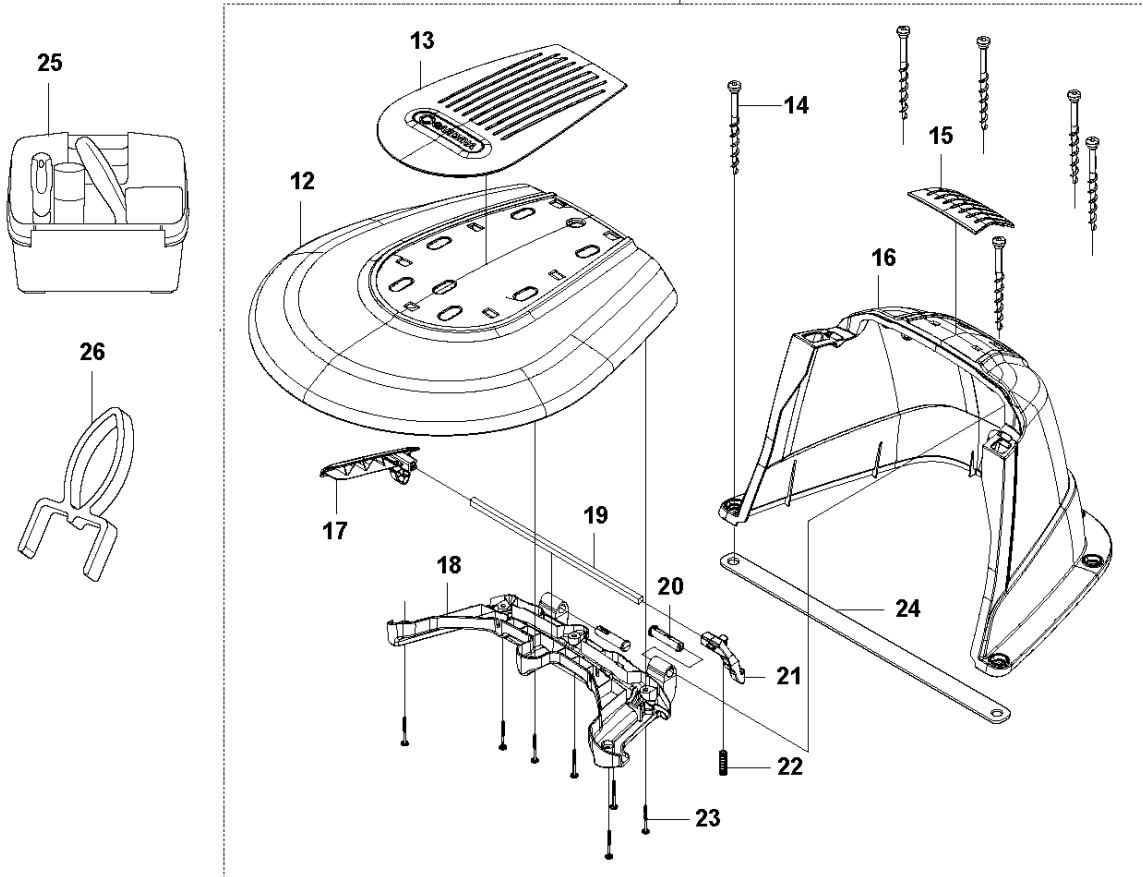

G GARDENA SILENO city
ACCESSORIES

ACCESSORIES

SILENO City, 2020-

Ref	Part No	Description	Remark	QTY	KIT
1	577 60 68-01	TEST EQUIPMENT	Test Equipment	1	
2	588 40 84-01	CHARGER	Charger	1	
3	588 20 26-01	CABLE ASSY	Cable Assy	1	
4	967 10 45-01	CONNECTOR	Connector	1	
4	Gardena405620	TBD		1	
5	592 61 66-01	WALL HANGER	Wall Hanger	1	
5	Gardena404520	TBD		1	
6	589 20 95-01	ADAPTER	Adapter	1	
7	596 50 55-01	UNIT	19005-00.600.00	1	
8	501 65 70-01	WIRE	Wire	1	
9	592 61 58-01	BRUSH KIT	Brush Kit	1	
10	593 37 37-01	BRUSH KIT	Brush Kit	1	
11	586 80 17-01	HOUSING	Housing	1	
12	587 91 63-01	COVER KIT	Cover Kit	1	11
13	587 91 64-01	COVER KIT	Cover Kit	1	11
14	575 23 86-01	SCREW KIT	Cover	1	11
15	586 69 46-01	COVER	Cover	1	11
16	586 69 42-01	BEAM	Beam	1	11
17	586 69 47-01	HANDLE	Handle	1	11
18	585 32 41-02	ROD	Rod	1	11
19	586 69 48-01	LATCH	Latch	1	11
20	585 34 15-01	HINGE PIN	Hinge Pin	2	11
21	575 54 33-14	SCREW	Screw	8	11
22	575 23 86-01	SCREW KIT	Screw Kit	1	11
23	580 51 14-01	SPRING	Spring	1	11
24	590 87 81-01	SUPPORT	Support	1	
25	967 10 43-01	MAINTENANCE KIT	Maintenance Kit	1	
25	406720	TBD		1	
26	593 21 56-01	FORK	Fork	1	
30	577 51 81-02	CABLE		1