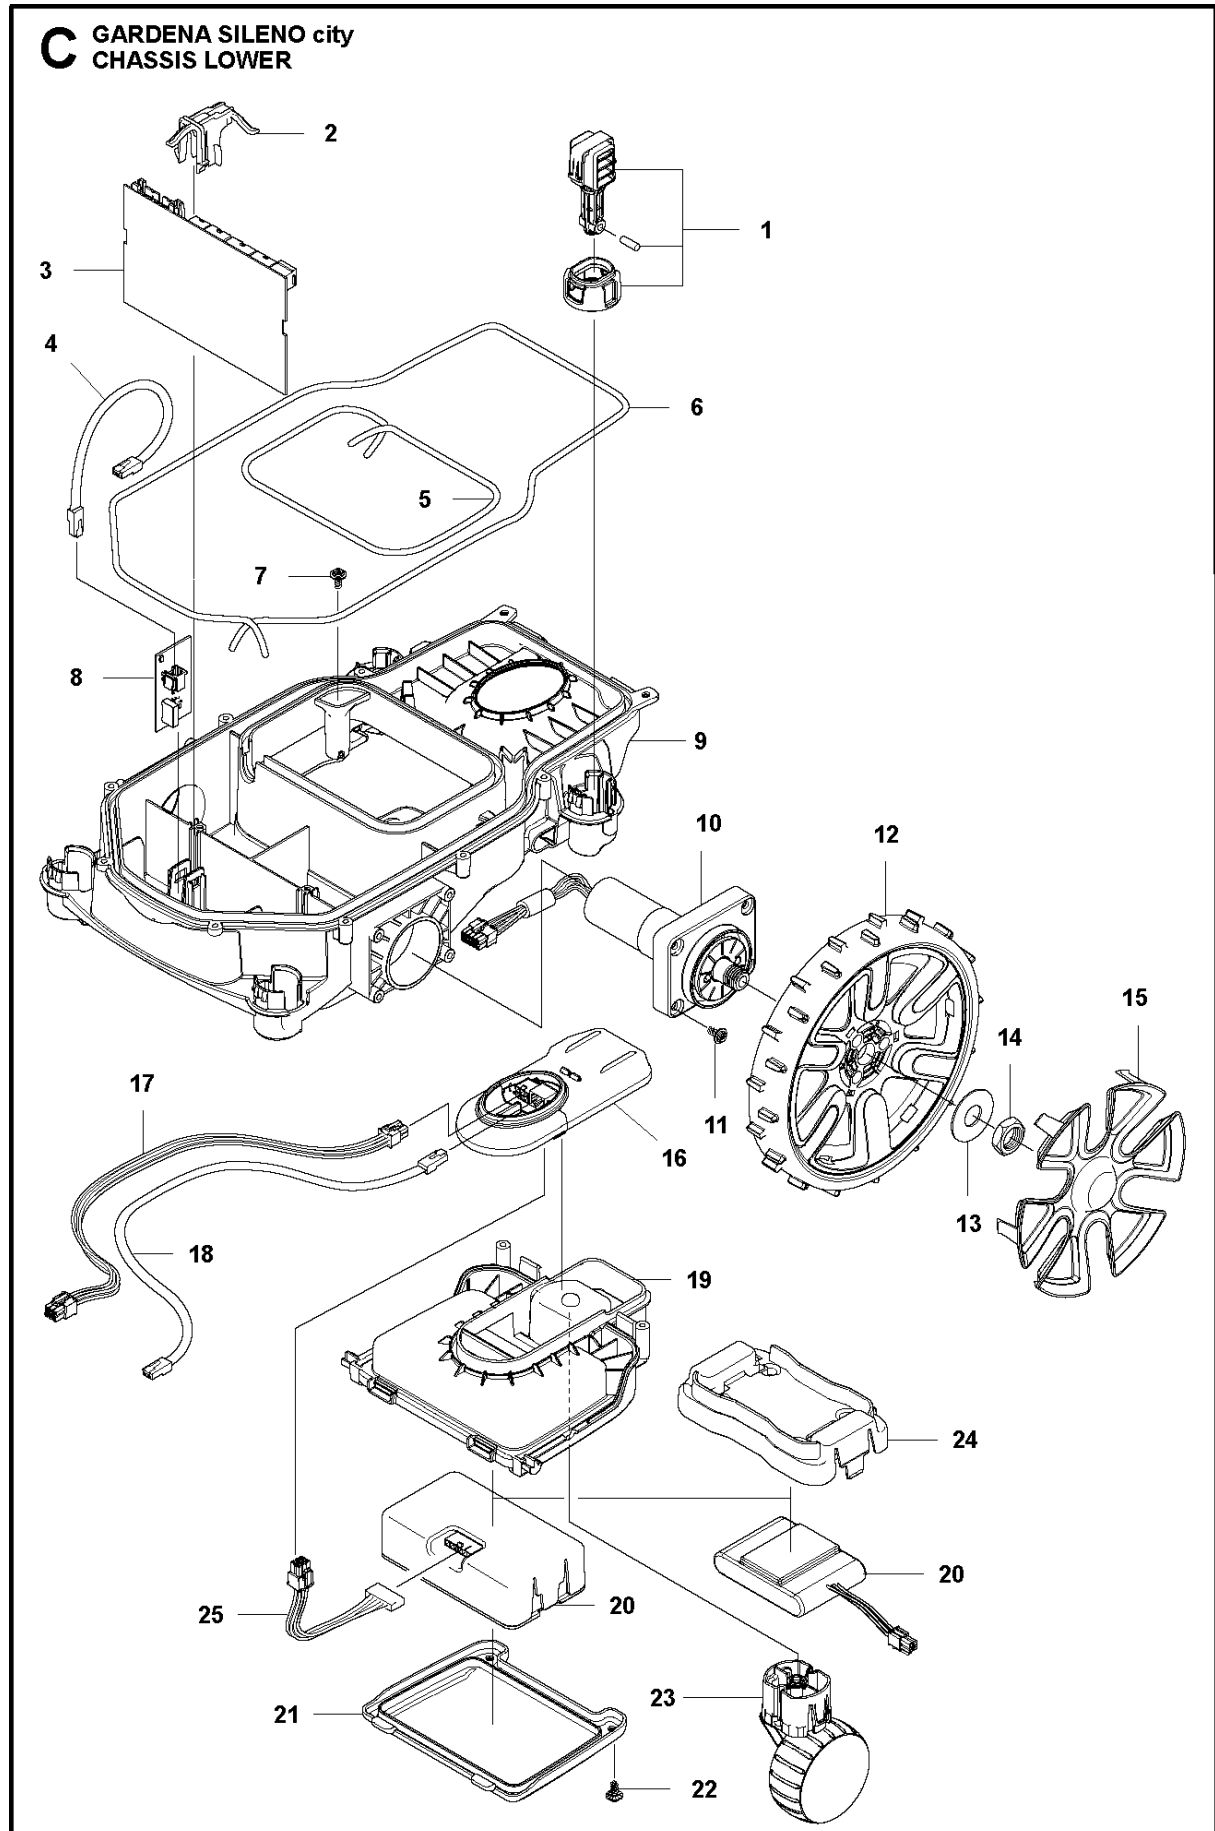

SPARE PARTS LIST

ROBOTIC LAWN MOWERS

SILENO City, 2020-

A GARDENA SILENO city
BODY

COVER

SILENO City, 2020-

Ref	Part No	Description	Remark	QTY KIT
1	582 82 45-01	COVER	Top Cover	1
2	582 91 65-01	FRAME	Frame	1
3	582 84 42-01	HATCH	Hatch	1
4	593 34 86-01	HATCH	Hatch	1
5	588 47 02-01	SPRING	Spring	2
6	591 44 45-01	BODY ASSY	Body ass	1

CHASSIS LOWER

SILENO City, 2020-

Ref	Part No	Description	Remark	QTY KIT
1	590 77 07-01	COLUMN ASSY	Column Assy	4
2	591 47 42-01	CLIP	Clip	1
3	592 90 99-01	PRINTED CIRCUIT ASSY	Printed Circuit Assy	1
4	589 35 08-01	WIRING ASSY	Wiring Assy	1
5	574 87 47-11	SEALING STRIP	Seal Strip	1
6	574 87 47-10	SEALING STRIP	Seal Strip	1
6	593 26 57-01	SEAL KIT	Seal Kit	1
7	574 45 01-01	SCREW ITXPANT	Screw	2
8	592 90 98-01	PRINTED CIRCUIT ASSY	Printed Circuit Assy	1
9	582 82 40-01	CHASSIS	Chassis	1
10	587 44 94-03	MOTOR KIT	Motor Kit	2
11	574 45 01-01	SCREW ITXPANT	Screw	8
12	590 58 71-01	WHEEL ASSY	Wheel Assy	2
13	586 21 06-01	WASHER	Washer	2
14	731 43 24-01	HEXAGON THIN NUT	Hexagon Thin Nut	2
15	590 66 02-01	HUB CAP	Hub Cap	2
16	593 09 46-01	SENSOR ASSY	Sensor Assy	1
17	589 35 11-01	WIRING ASSY	Wiring Assy	1
18	589 35 10-01	WIRING ASSY	Wiring Assy	1 16
19	582 82 46-01	HOUSING	Housing	1
20	589 58 62-01	BATTERY	Battery	1
20	593 24 72-01	BATTERY	From serial no 185004490	1
21	582 82 49-01	COVER	Cover	1
22	574 45 01-01	SCREW ITXPANT	Screw	2
23	589 30 08-01	WHEEL ASSY	Wheel Assy	1
24	501 92 61-01	HOLDER		1
25	591 20 36-02	WIRING ASSY		1

D GARDENA SILENO city
BLADE MOTOR & CUTTING EQUIPMENT

BLADE MOTOR & CUTTING EQUIPMENT

SILENO City, 2020-

Ref	Part No	Description	Remark	QTY	KIT
1	593 82 14-01	CUTTING SYSTEM	Cutting System	1	2
2	589 35 07-01	GUARD	Guard	1	
3	574 45 01-01	SCREW ITPANT	Screw	1	
4	589 34 68-01	CUTTING DISC	Cutting Disc	1	
5	590 50 87-01	SCREW	Screw	3	
6	580 48 91-01	BLADE	4087-00.701.00	1	
6	966 80 95-01	BLADE	Blade	1	
6	Gardena408720	TBD		1	