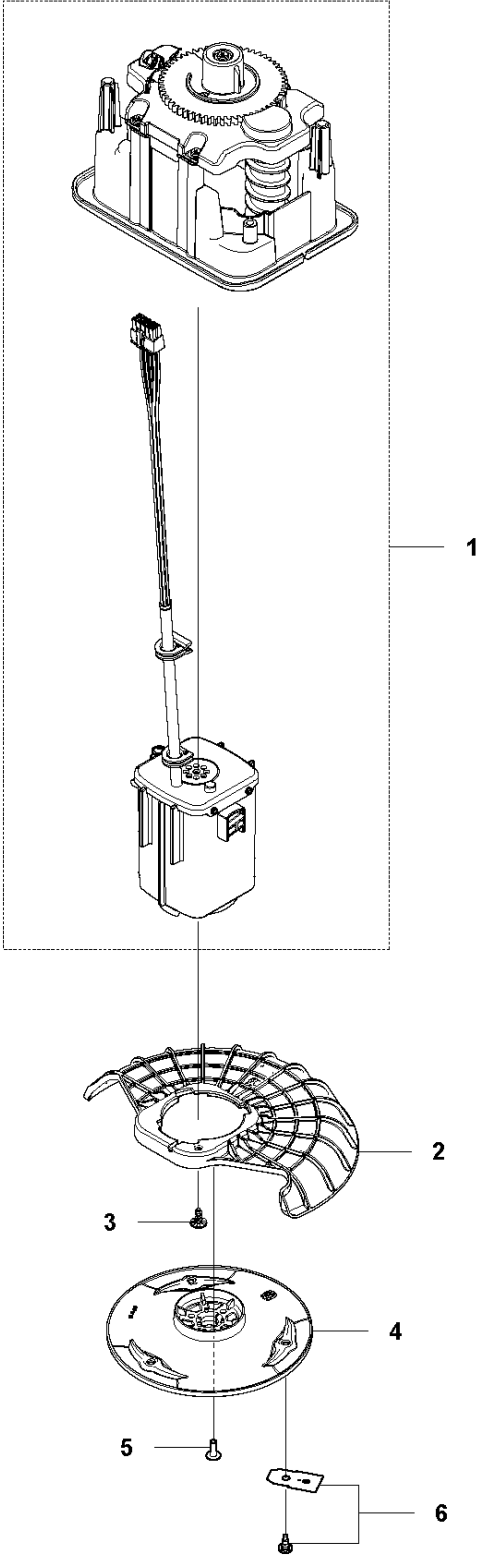

D GARDENA SILENO city
BLADE MOTOR & CUTTING EQUIPMENT

BLADE MOTOR & CUTTING EQUIPMENT

SILENO City, 2020-

Ref	Part No	Description	Remark	QTY	KIT
1	593 82 14-01	CUTTING SYSTEM	Cutting System	1	2
2	589 35 07-01	GUARD	Guard	1	
3	574 45 01-01	SCREW ITPANT	Screw	1	
4	589 34 68-01	CUTTING DISC	Cutting Disc	1	
5	590 50 87-01	SCREW	Screw	3	
6	580 48 91-01	BLADE	4087-00.701.00	1	
6	966 80 95-01	BLADE	Blade	1	
6	Gardena408720	TBD		1