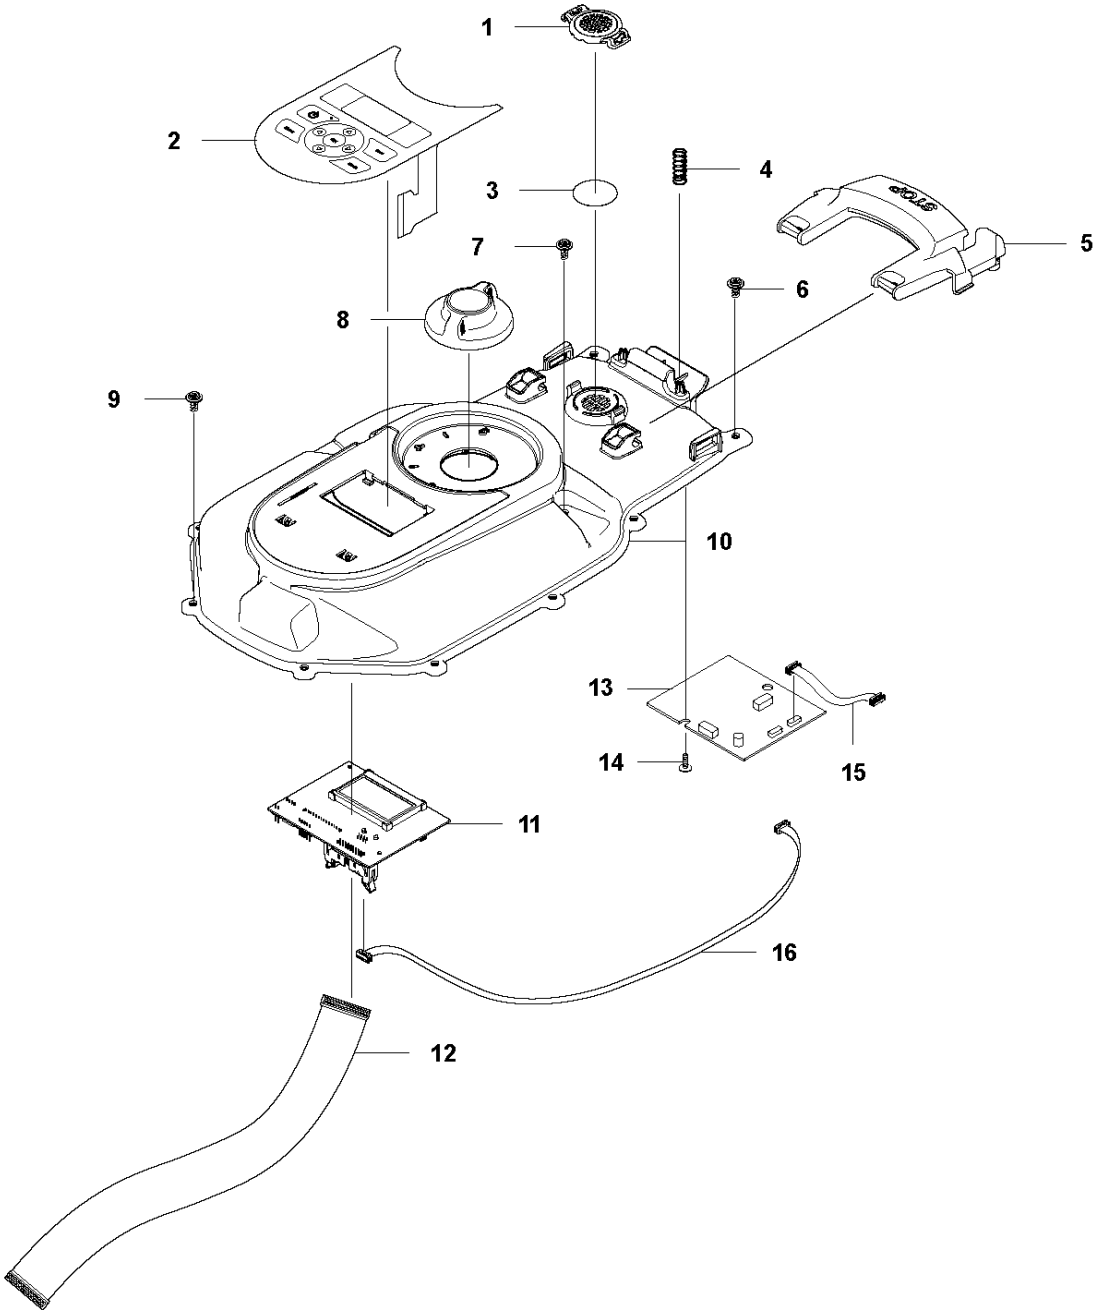

B GARDENA SILENO city
CHASSIS UPPER

CHASSIS UPPER

SILENO City, 2020-

Ref	Part No	Description	Remark	QTY KIT
1	586 03 89-01	COVER	Cover	1
2	583 79 10-01	KEYBOARD	Keyboard	1
3	576 92 15-01	AIR FILTER	Air Filter	1
4	576 24 22-01	SPRING	Spring	2
5	591 45 25-01	BUTTON ASSY	Button Assy	1
6	574 45 01-01	SCREW ITPANT	Screw	2
7	574 45 01-01	SCREW ITPANT	Screw	2
8	587 98 65-01	KNOB	Knob	1
9	574 45 01-01	SCREW ITPANT	Screw	8
10	582 82 41-02	CHASSIS	Chassis	1
11	592 91 00-01	PRINTED CIRCUIT ASSY	Printed Circuit Assy	1
12	590 11 06-01	CABLE ASSY	Cable Assy	2
13	588 13 62-03	PRINTED CIRCUIT ASSY	Printed Circuit Assy	1
14	574 45 01-01	SCREW ITPANT	Screw	2
15	579 70 86-01	WIRING ASSY	Wiring Assy	1
16	593 14 89-01	WIRING ASSY		1