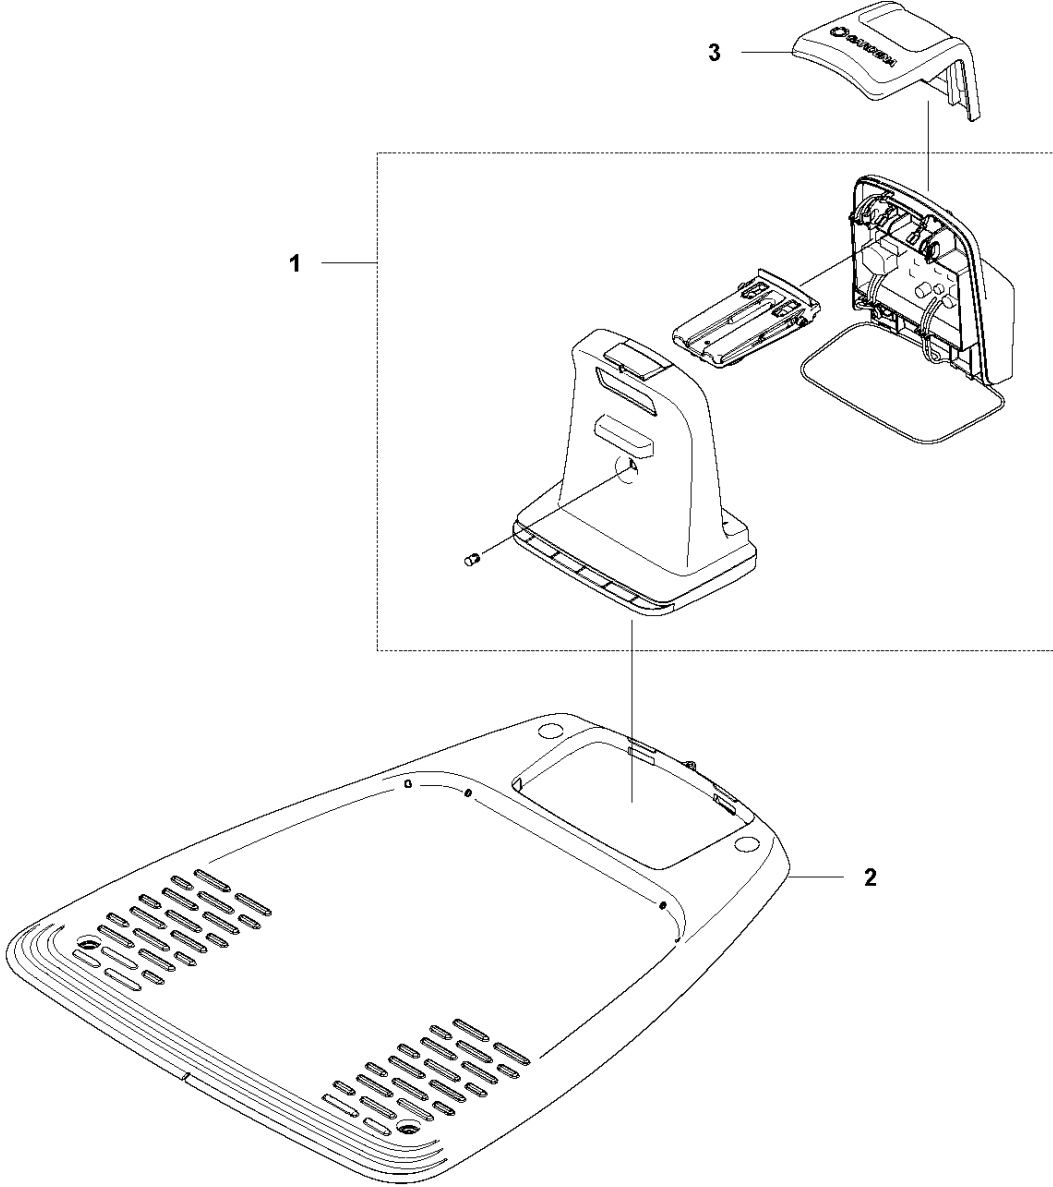

E GARDENA SILENO city
CHARGING STATION

CHARGING STATION

SILENO City, 2020-

Ref	Part No	Description	Remark	QTY KIT
1	593 24 64-02	CHARGING TOWER	Charging station	1
2	582 78 43-01	PLATE	Plate	1
3	593 30 72-01	CAP	Cap	1