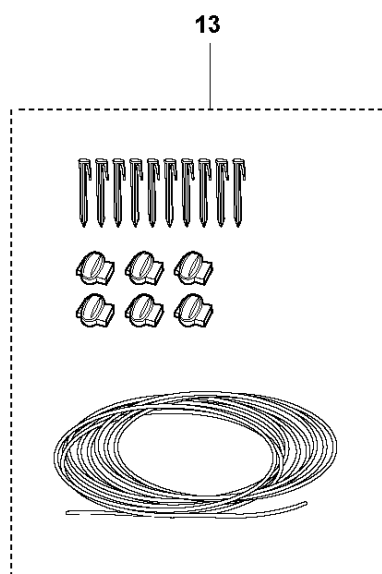

E GARDENA SILENO Life
CHARGING STATION

CHARGING STATION

SILENO Life, 2020-

Ref	Part No	Description	Remark	QTY KIT
1	593 24 64-02	CHARGING TOWER		1
2	582 78 43-01	PLATE		1
3	593 30 72-01	CAP		1

F GARDENA SILENO Life
INSTALLATION ACCESSORIES