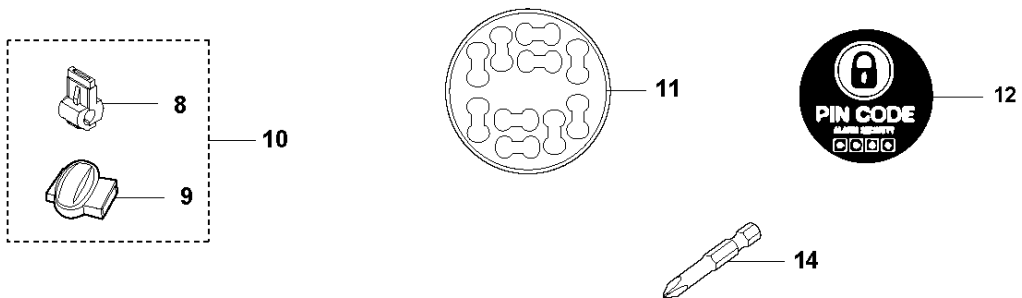

E GARDENA SILENO Life
CHARGING STATION

CHARGING STATION

SILENO Life, 2020-

Ref	Part No	Description	Remark	QTY KIT
1	593 24 64-02	CHARGING TOWER		1
2	582 78 43-01	PLATE		1
3	593 30 72-01	CAP		1

F GARDENA SILENO Life
INSTALLATION ACCESSORIES

INSTALLATION ACCESSORIES

SILENO Life, 2020-

Ref	Part No	Description	Remark	QTY KIT
1	593 16 36-01	POWER UNIT	EU	1
2	590 44 22-02	POWER UNIT	UK	1
2	584 86 26-01	POWER UNIT	EU	1
2	590 44 22-03	POWER UNIT	CH	1
3	579 82 51-01	CABLE ASSY	Low Voltage Cable 20 m	1
3	579 82 51-02	CABLE ASSY	Low Voltage Cable 10 m	1
3	579 82 51-04	CABLE ASSY	Low Voltage Cable 5 m	1
3	579 82 51-03	CABLE ASSY	Low Voltage Cable 3 m	1
4	966 80 98-01	STAPLE	100 pcs, Gardena Blister	1
4	Gardena409020	TBD		
5	575 23 86-06	SCREW KIT		1
6	967 10 48-01	WIRE	50 m, Gardena Blister	1
6	Gardena405820	TBD		1
6	966 80 96-01	WIRE	150 m, Gardena Blister	1
6	Gardena408820	TBD		1
7	580 48 91-01	BLADE	4087-00.701.00	1
7	966 80 95-01	BLADE	9 pcs, Gardena Blister	1
7	Gardena408720	TBD		1
8	535 12 90-01	CONNECTOR		1
9	501 98 02-01	COUPLER		1
10	966 80 97-01	COUPLER	2 Connectors+6 Splices, Gardena Blister	1
10	Gardena408920	TBD		1
10	579 04 81-01	ACCESSORY BAG	5 Connectors+5 Splices	1
11	586 27 79-01	STICKER		1
12	502 40 53-01	LABEL		1
13	967 10 49-01	REPAIR KIT		1
13	Gardena405920	TBD		1
14	596 33 98-01	TOOL	Bit for Robotic Blades MOQ 5 pcs	1
15	595 96 34-01	CARTON	Gardena Service Carton	1