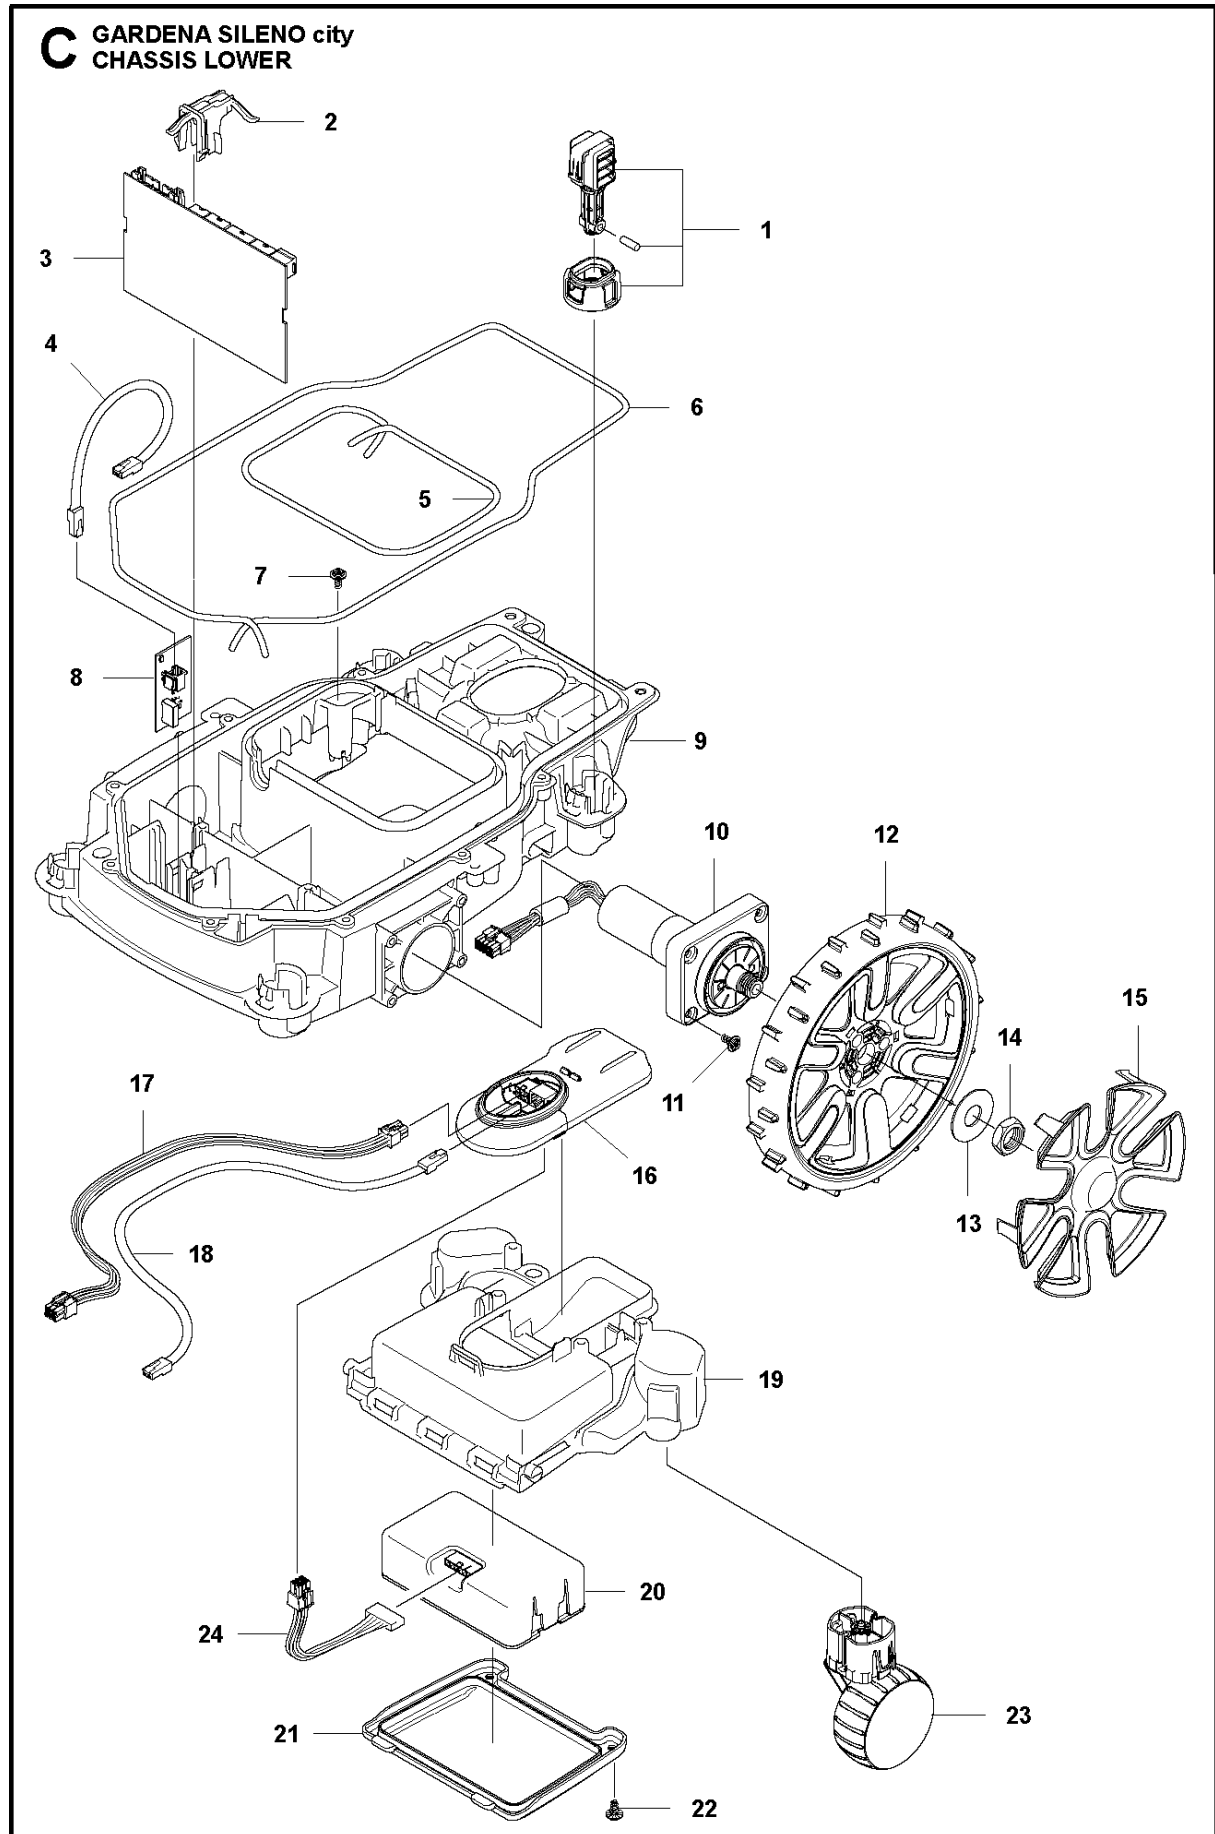

SPARE PARTS LIST

ROBOTIC LAWN MOWERS

SILENO Life, 2020-

A GARDENA SILENO Life
BODY

COVER

SILENO Life, 2020-

Ref	Part No	Description	Remark	QTY KIT
1	591 36 26-01	COVER	Top	1
2	591 36 28-01	FRAME		1
3	582 84 42-01	HATCH		1
4	593 34 86-01	HATCH		1
5	588 47 02-01	SPRING		2
6	596 35 42-01	BODY ASSY		1

B GARDENA SILENO Life
CHASSIS UPPER

CHASSIS UPPER

SILENO Life, 2020-

Ref	Part No	Description	Remark	QTY KIT
1	586 03 89-01	COVER		1
2	583 79 10-01	KEYBOARD		1
3	577 75 37-01	AIR FILTER		1
4	576 24 22-01	SPRING		2
5	591 45 25-01	BUTTON ASSY		1
6	574 45 01-01	SCREW ITXPANT		2
7	574 45 01-01	SCREW ITXPANT		2
8	587 98 65-01	KNOB		1
9	574 45 01-01	SCREW ITXPANT		8
10	582 82 41-02	CHASSIS	Upper	1
11	596 25 38-01	PRINTED CIRCUIT ASSY	MMI/HMI	1
12	590 11 06-01	CABLE ASSY		2
13	588 13 62-03	PRINTED CIRCUIT ASSY	Com Board	1
14	574 45 01-01	SCREW ITXPANT		2
15	579 70 86-01	WIRING ASSY		1
16	593 14 89-01	WIRING ASSY		1

CHASSIS LOWER

SILENO Life, 2020-

Ref	Part No	Description	Remark	QTY KIT
1	590 77 07-01	COLUMN ASSY		4
2	591 47 42-01	CLIP		1
3	592 90 99-01	PRINTED CIRCUIT ASSY	Main Board	1
4	589 35 08-01	WIRING ASSY		1
5	574 87 47-11	SEALING STRIP		1
6	574 87 47-10	SEALING STRIP		1
7	574 45 01-01	SCREW ITPANT		2
8	592 90 98-01	PRINTED CIRCUIT ASSY		1
9	591 36 54-01	CHASSIS		1
10	587 44 94-03	MOTOR KIT		1
11	574 45 01-01	SCREW ITPANT		8
12	590 58 71-01	WHEEL ASSY		2
13	586 21 06-01	WASHER		2
14	731 43 24-01	HEXAGON THIN NUT		2
15	590 66 02-01	HUB CAP		2
16	593 09 46-01	SENSOR ASSY		1
17	589 35 11-01	WIRING ASSY		1
18	589 35 10-01	WIRING ASSY		1
19	592 65 44-01	HOUSING		1
20	593 24 72-01	BATTERY		1
21	582 82 49-01	COVER		1
22	574 45 01-01	SCREW ITPANT		2
23	589 30 08-01	WHEEL ASSY		2
24	591 20 36-02	WIRING ASSY	Battery	1