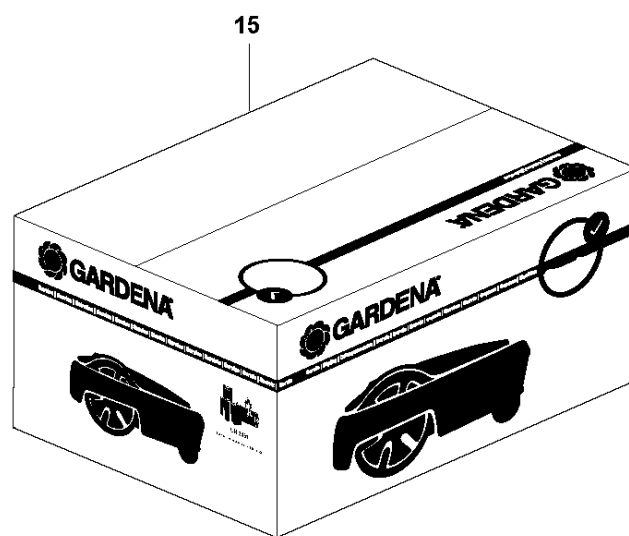

E GARDENA SILENO Life
CHARGING STATION

CHARGING STATION

SILENO Life, 2020-

Ref	Part No	Description	Remark	QTY KIT
1	593 24 64-02	CHARGING TOWER		1
2	582 78 43-01	PLATE		1
3	593 30 72-01	CAP		1

F GARDENA SILENO Life
INSTALLATION ACCESSORIES