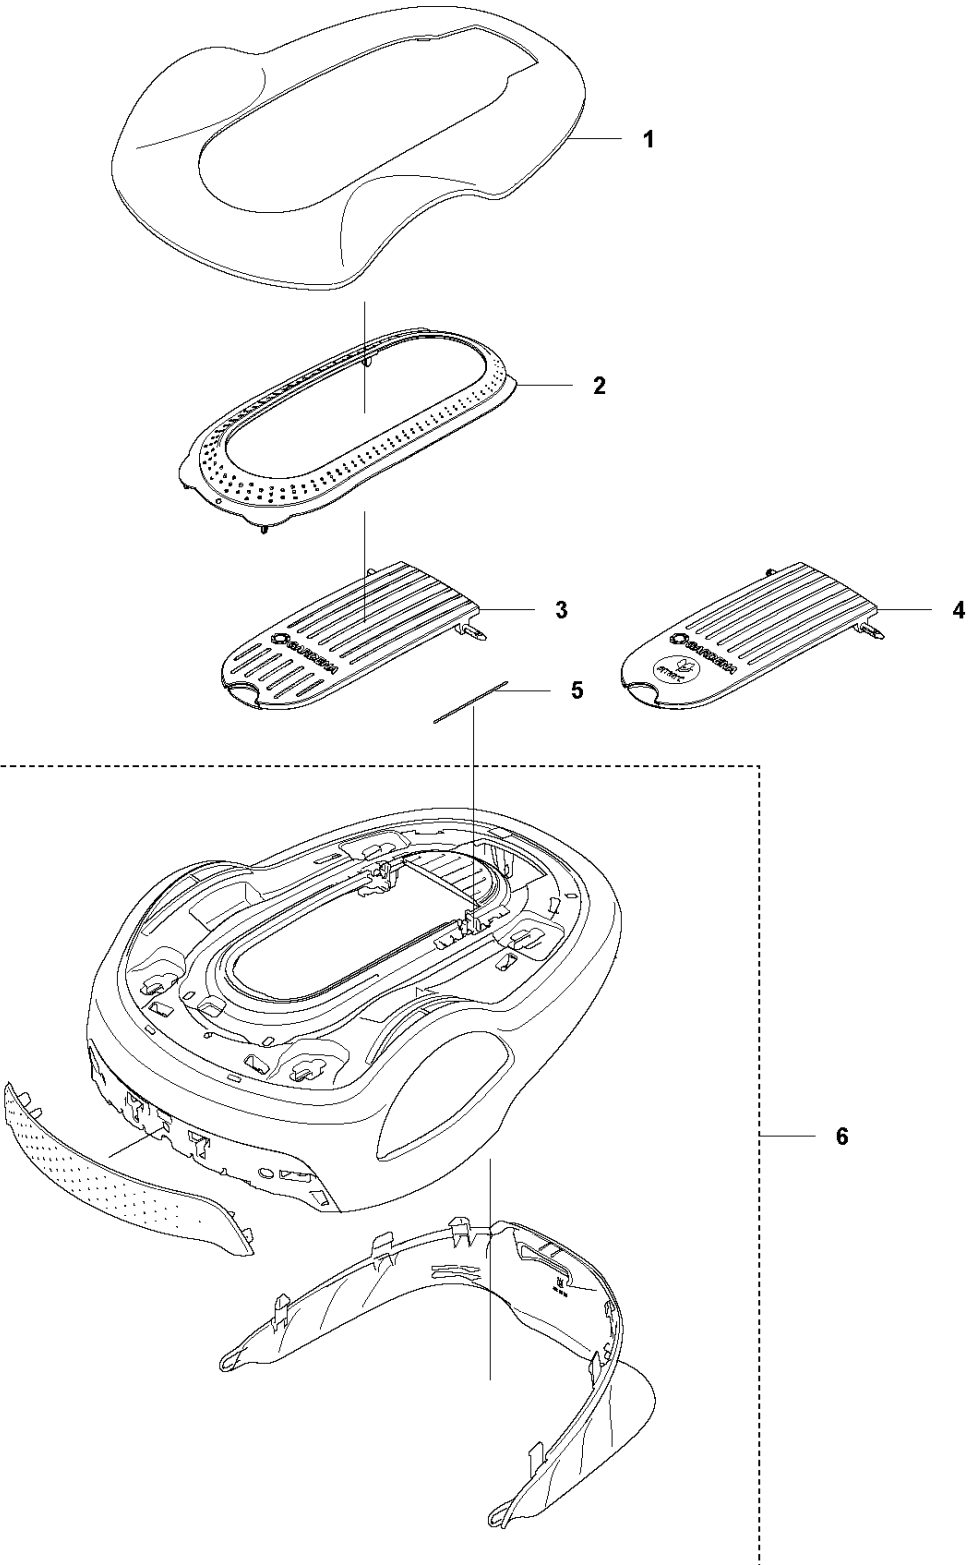

SPARE PARTS LIST

ROBOTIC LAWN MOWERS

SILENO Life, 2020-

A GARDENA SILENO Life
BODY

COVER

SILENO Life, 2020-

Ref	Part No	Description	Remark	QTY KIT
1	591 36 26-01	COVER	Top	1
2	591 36 28-01	FRAME		1
3	582 84 42-01	HATCH		1
4	593 34 86-01	HATCH		1
5	588 47 02-01	SPRING		2
6	596 35 42-01	BODY ASSY		1