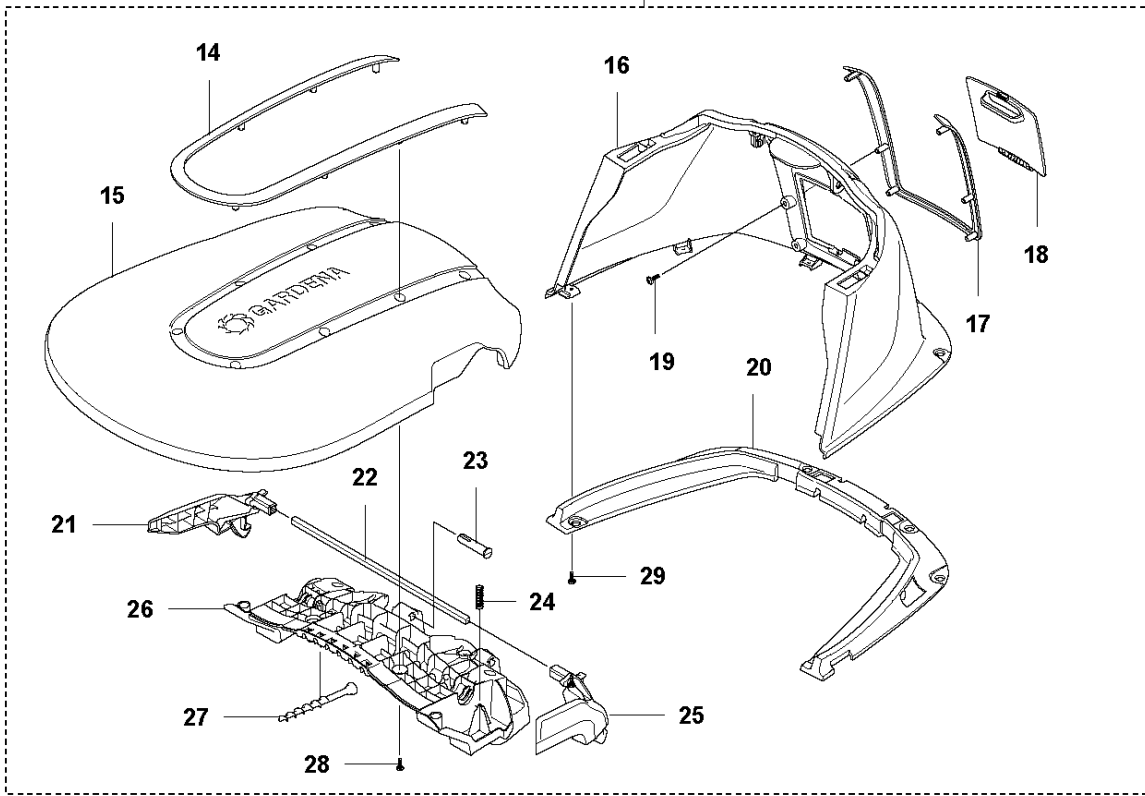

G GARDENA SILENO Life
ACCESSORIES

13