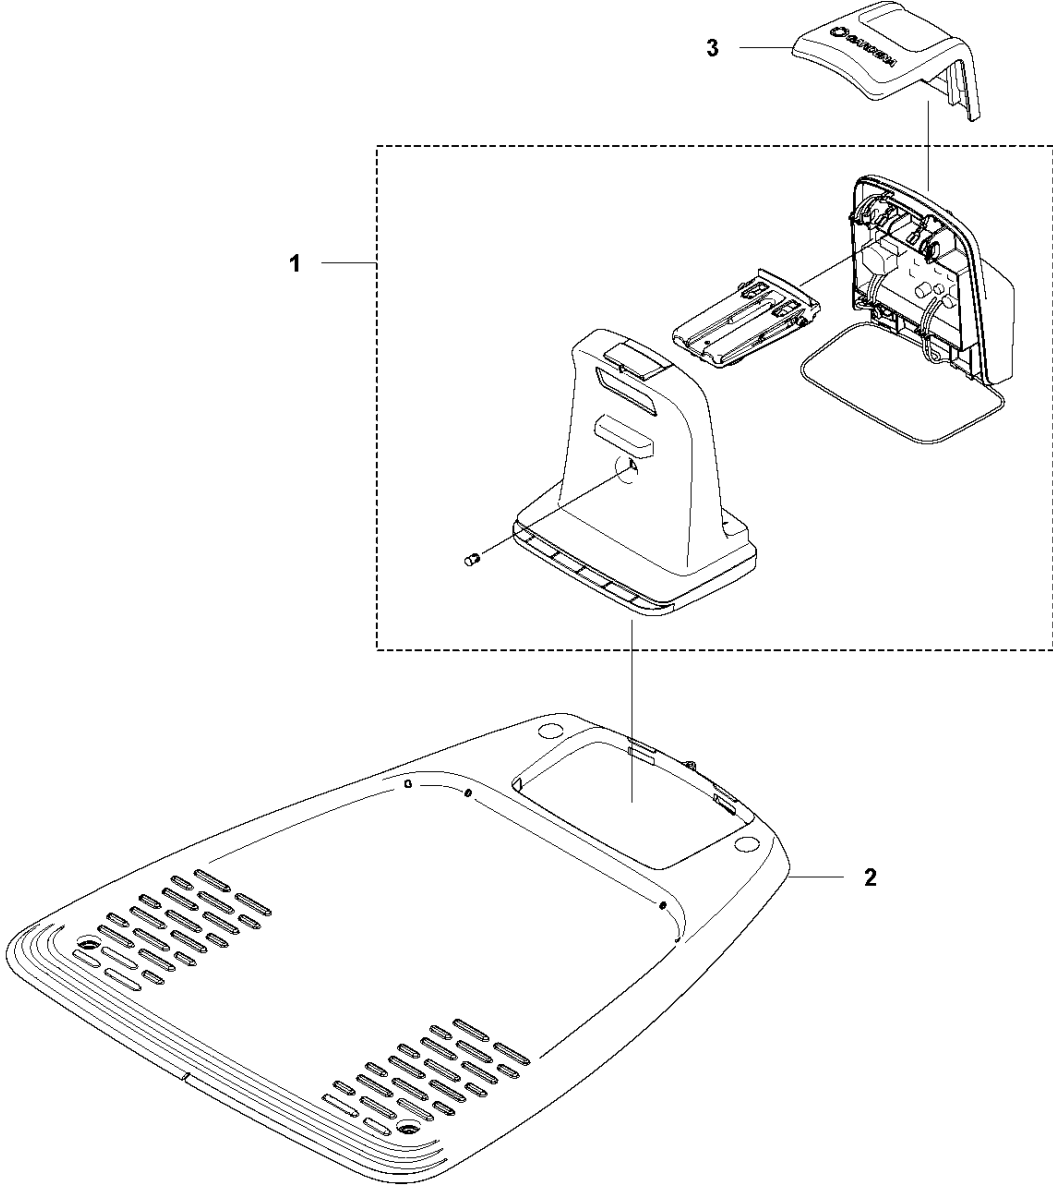

E GARDENA SILENO Life
CHARGING STATION

CHARGING STATION

SILENO Life, 2020-

Ref	Part No	Description	Remark	QTY KIT
1	593 24 64-02	CHARGING TOWER		1
2	582 78 43-01	PLATE		1
3	593 30 72-01	CAP		1