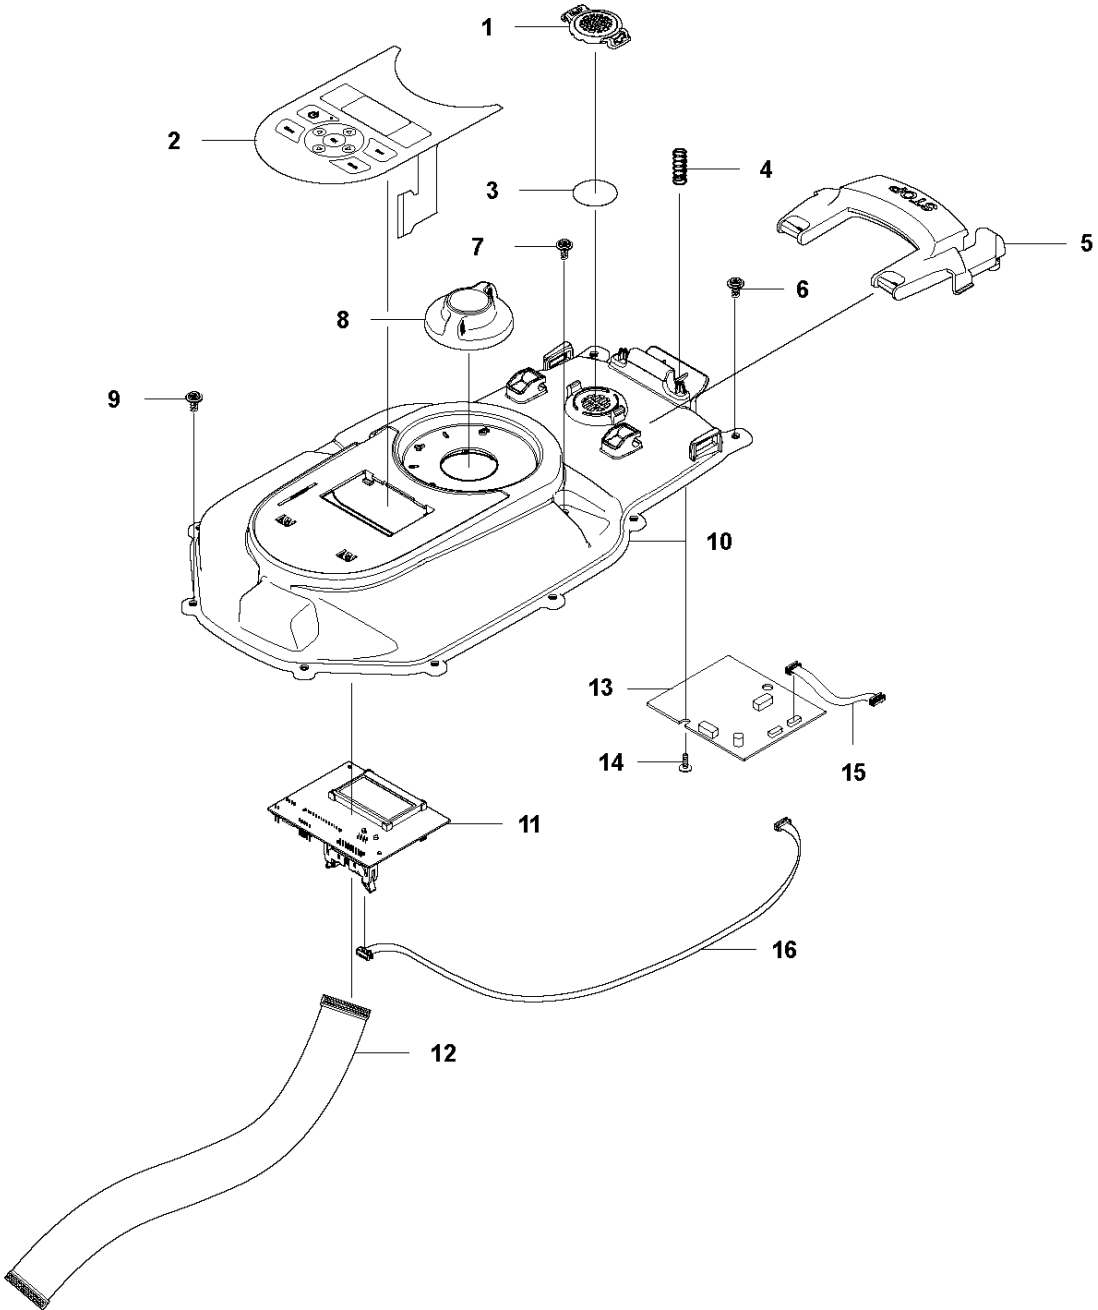

SPARE PARTS LIST

ROBOTIC LAWN MOWERS

SILENO Life, 2020-

A GARDENA SILENO Life
BODY

COVER

SILENO Life, 2020-

Ref	Part No	Description	Remark	QTY KIT
1	591 36 26-01	COVER	Top	1
2	591 36 28-01	FRAME		1
3	582 84 42-01	HATCH		1
4	593 34 86-01	HATCH		1
5	588 47 02-01	SPRING		2
6	596 35 42-01	BODY ASSY		1

B GARDENA SILENO Life
CHASSIS UPPER

CHASSIS UPPER

SILENO Life, 2020-

Ref	Part No	Description	Remark	QTY KIT
1	586 03 89-01	COVER		1
2	583 79 10-01	KEYBOARD		1
3	577 75 37-01	AIR FILTER		1
4	576 24 22-01	SPRING		2
5	591 45 25-01	BUTTON ASSY		1
6	574 45 01-01	SCREW ITXPANT		2
7	574 45 01-01	SCREW ITXPANT		2
8	587 98 65-01	KNOB		1
9	574 45 01-01	SCREW ITXPANT		8
10	582 82 41-02	CHASSIS	Upper	1
11	596 25 38-01	PRINTED CIRCUIT ASSY	MMI/HMI	1
12	590 11 06-01	CABLE ASSY		2
13	588 13 62-03	PRINTED CIRCUIT ASSY	Com Board	1
14	574 45 01-01	SCREW ITXPANT		2
15	579 70 86-01	WIRING ASSY		1
16	593 14 89-01	WIRING ASSY		1

CHASSIS LOWER

SILENO Life, 2020-

Ref	Part No	Description	Remark	QTY KIT
1	590 77 07-01	COLUMN ASSY		4
2	591 47 42-01	CLIP		1
3	592 90 99-01	PRINTED CIRCUIT ASSY	Main Board	1
4	589 35 08-01	WIRING ASSY		1
5	574 87 47-11	SEALING STRIP		1
6	574 87 47-10	SEALING STRIP		1
7	574 45 01-01	SCREW ITPANT		2
8	592 90 98-01	PRINTED CIRCUIT ASSY		1
9	591 36 54-01	CHASSIS		1
10	587 44 94-03	MOTOR KIT		1
11	574 45 01-01	SCREW ITPANT		8
12	590 58 71-01	WHEEL ASSY		2
13	586 21 06-01	WASHER		2
14	731 43 24-01	HEXAGON THIN NUT		2
15	590 66 02-01	HUB CAP		2
16	593 09 46-01	SENSOR ASSY		1
17	589 35 11-01	WIRING ASSY		1
18	589 35 10-01	WIRING ASSY		1
19	592 65 44-01	HOUSING		1
20	593 24 72-01	BATTERY		1
21	582 82 49-01	COVER		1
22	574 45 01-01	SCREW ITPANT		2
23	589 30 08-01	WHEEL ASSY		2
24	591 20 36-02	WIRING ASSY	Battery	1