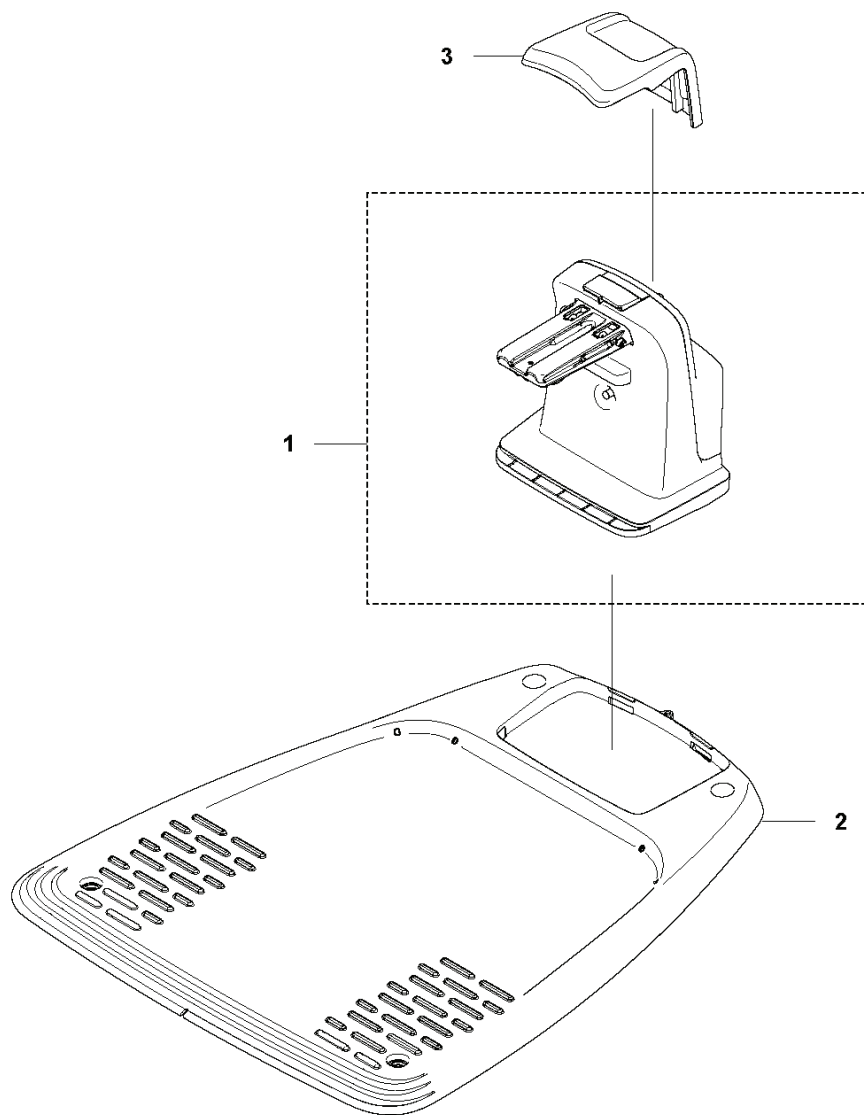

E McCULLOCH ROB S400/S500/S600/S800
CHARGING STATION

PXM_REF	PXM_PARTNO	BESCHREIBUNG	PXM_REMARK
1	593246402	CHARGING TOWER	1
2	582784301	PLATTE	1
3	591434801	HUT	McCulloch 1