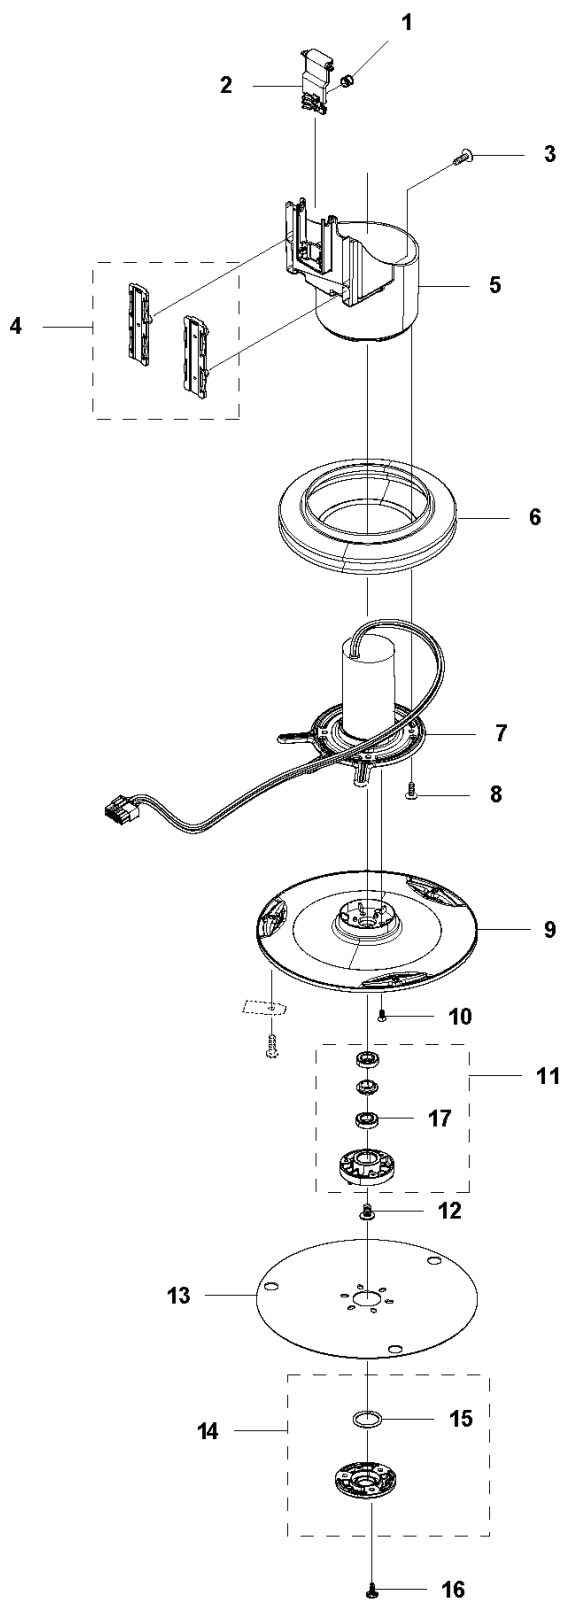

F AUTOMOWER 430X
BLADE MOTOR & CUTTING EQUIPMENT

PXM_REF	PXM_PARTNO	BESCHREIBUNG	PXM_REMARK	
1	580624401	FEDER	Spring	1
2	579564601	GELENK	Link	1
3	575543314	SCHRAUBE	Screw	3
4	581621801	LAGERSATZ	Bearing KIT	1
5	579564501	GEHÄUSE	Housing	1
6	579666403	BALG	Bellows	1
7	587381401	CUTTER MOTOR ASSY	Cutting Motor ASSY	1
8	575543314	SCHRAUBE	Screw	4
9	587378101	TRENNSCHEIBE	For 2019, 2018, 2017 & 2016	1
9	598814401	TRENNSCHEIBE	Incl. screws. For 2020 models	1
10	535130502	SCHRAUBE	Fits to Cutting Disc 587378101	3
10	590508701	SCHRAUBE	Fits to Cutting Disc 597282001	1
11	588421702	LAGERGEHÄUSE KPL.	Bearing Housing ASSY	1
12	535076001	SCHRAUBE	Screw	1
13	587378001	GLEITPLATTE	Up to Serial Number 1945XXXX	1
13	597449801	GLEITPLATTE	From Serial Number 1946XXXX	1
14	587449601	ABDECKUNGSSATZ	Bearing Cover ASSY	1
15	585297501	O-RING	O-Ring	1
16	575543314	SCHRAUBE	Screw	3
17	535075703	KUGELLAGER		1
17	593080801	KUGELLAGER	Tube 50 pcs	1