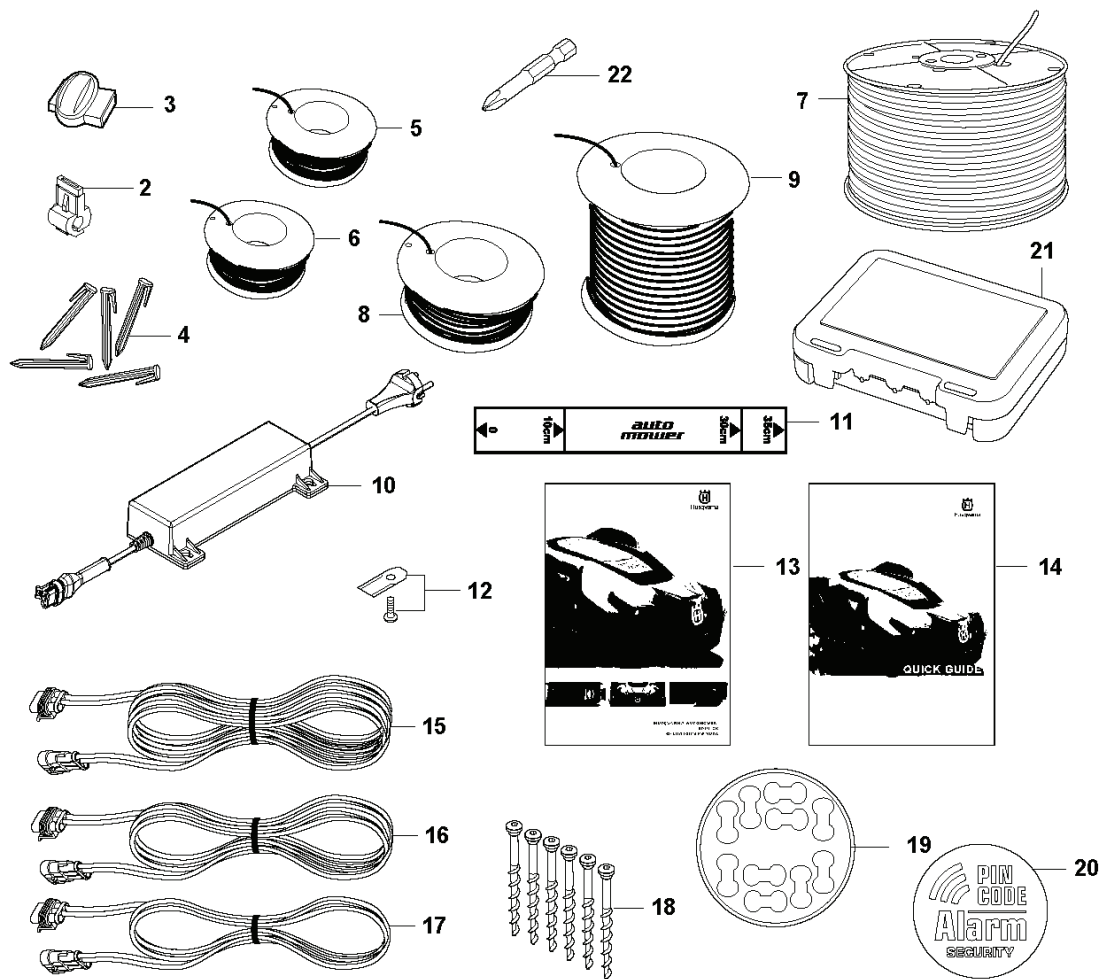

H AUTOMOWER 430X INSTALLATION ACCESSORIES

PXM_REF	PXM_PARTNO	BESCHREIBUNG	PXM_REMARK		
1	967623601	INSTALLATION KIT	Installation KIT S: Wire (150 m), Staples (300 pcs), Connectors (3 pcs), Couplers (5 pcs)	1	
1	967623602	INSTALLATION KIT	Installation KIT M: Wire (250 m), Staples (400 pcs), Connectors (3 pcs), Couplers (5 pcs)	1	
1	967623603	INSTALLATION KIT	Installation KIT L: Wire (400 m), Staples (600 pcs), Connectors (5 pcs), Couplers (5 pcs)	1	
2	535129001	KONTAKTSTÜCK	Loop Wire Connector	1	
2	535129002	KONTAKTSTÜCK	Loop Wire Connector, Blister Pack, 100 pcs	1	
2	577864801	KONTAKTSTÜCK	Loop Wire Connectors, Blister Pack, 5pcs	1	
3	501980201	KUPPLUNG	Coupler	1	
3	501980203	KUPPLUNG	Couplers, 100 pcs	1	
3	577864701	KUPPLUNG	Couplers, Blister Pack, 5pcs	1	
4	583973401	KLAMMER	For 2019, 2018, 2017 & 2016 models	1	
4	577864201	KLAMMER	For all models, Staples, 85 mm, Blister Pack, 100 pcs.	1	
5	577864301	KABEL	Wire Blister Pack, (150 m)	1	
5	580662002	KABEL	Wire (150 m)	1	
5	577864302	KABEL	Wire Blister Pack, (50 m)	1	
6	580662001	KABEL	Wire (250 m)	1	
7	593297701	KABEL	Wire Pro 300m	1	
8	522914101	KABEL	Wire (500 m, ~3.4 mm)	1	
9	580662004	KABEL	Wire (800 m)	1	
10	590442406	ANTRIEBSEINHEIT	Transformer (JP)	1	
10	590442401	POWER SUPPLY UNIT	Transformer (EU)	1	
10	590442402	ANTRIEBSEINHEIT	Transformer (UK/IRL)	1	
10	590442403	POWER SUPPLY UNIT	Transformer (CH)	1	
10	590442404	POWER SUPPLY UNIT	Transformer (US/CA)	1	
10	590442405	ANTRIEBSEINHEIT	Transformer (AU/NZ)	1	
11	544177501	MASSBAND	Measuring Tape	1	
12	577606604	BLADE SET	Long Life Safety Blades, 300 pcs	1	
12	577864603	BLADE SET	Long Life Safety Blades, Blister Pack, 9 pcs	1	
12	577606505	BLADE SET	Long Life Safety Blades, 45 pcs	1	
15	579825101	KABELSATZ	Low Voltage Cable 20 meter	1	
16	579825102	KABELSATZ	Low Volt Cabel 10 meter	1	
17	579825103	KABELSATZ	Low Volt Cabel 3 meter	1	
17	579825104	KABELSATZ	Low Voltage Cable (5 m)	1	
18	597435801	SCHRAUBE	6 pcs+Key	1	
19	586277901	PLAKETTE	Sticker Cable Markers 10 pcs	1	
20	579571201	AUFKLEBER	Label Alarm	1	
21	590855001	KISTE	Cable Connector Protection	1	
22	596339801	WERKZEUG	Bit for Automower blades MOQ 5 pcs	1