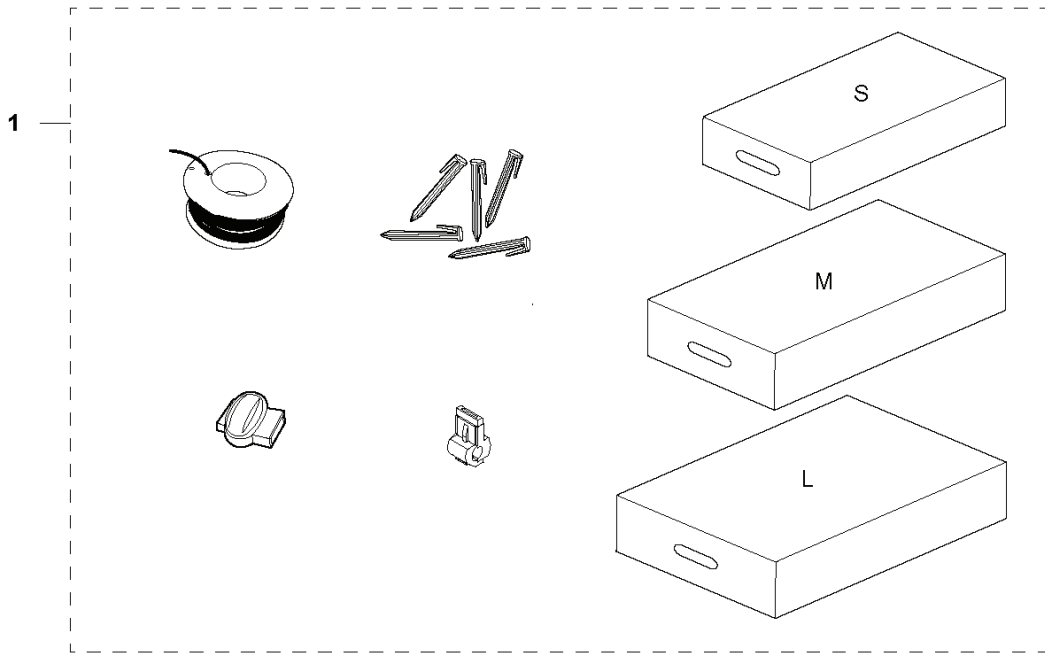

H AUTOMOWER 430X INSTALLATION ACCESSORIES

PXM_REF	PXM_PARTNO	BESCHREIBUNG	PXM_REMARK		
1	967623601	INSTALLATION KIT	Installation KIT S: Wire (150 m), Staples (300 pcs), Connectors (3 pcs), Couplers (5 pcs)	1	
1	967623602	INSTALLATION KIT	Installation KIT M: Wire (250 m), Staples (400 pcs), Connectors (3 pcs), Couplers (5 pcs)	1	
1	967623603	INSTALLATION KIT	Installation KIT L: Wire (400 m), Staples (600 pcs), Connectors (5 pcs), Couplers (5 pcs)	1	
2	535129001	KONTAKTSTÜCK	Loop Wire Connector	1	
2	535129002	KONTAKTSTÜCK	Loop Wire Connector, Blister Pack, 100 pcs	1	
2	577864801	KONTAKTSTÜCK	Loop Wire Connectors, Blister Pack, 5pcs	1	
3	501980201	KUPPLUNG	Coupler	1	
3	501980203	KUPPLUNG	Couplers, 100 pcs	1	
3	577864701	KUPPLUNG	Couplers, Blister Pack, 5pcs	1	
4	583973401	KLAMMER	For 2019, 2018, 2017 & 2016 models	1	
4	577864201	KLAMMER	For all models, Staples, 85 mm, Blister Pack, 100 pcs.	1	
5	577864301	KABEL	Wire Blister Pack, (150 m)	1	
5	580662002	KABEL	Wire (150 m)	1	
5	577864302	KABEL	Wire Blister Pack, (50 m)	1	
6	580662001	KABEL	Wire (250 m)	1	
7	593297701	KABEL	Wire Pro 300m	1	
8	522914101	KABEL	Wire (500 m, ~3.4 mm)	1	
9	580662004	KABEL	Wire (800 m)	1	
10	590442406	ANTRIEBSEINHEIT	Transformer (JP)	1	
10	590442401	POWER SUPPLY UNIT	Transformer (EU)	1	
10	590442402	ANTRIEBSEINHEIT	Transformer (UK/IRL)	1	
10	590442403	POWER SUPPLY UNIT	Transformer (CH)	1	
10	590442404	POWER SUPPLY UNIT	Transformer (US/CA)	1	
10	590442405	ANTRIEBSEINHEIT	Transformer (AU/NZ)	1	
11	544177501	MASSBAND	Measuring Tape	1	
12	577606604	BLADE SET	Long Life Safety Blades, 300 pcs	1	
12	577864603	BLADE SET	Long Life Safety Blades, Blister Pack, 9 pcs	1	
12	577606505	BLADE SET	Long Life Safety Blades, 45 pcs	1	
15	579825101	KABELSATZ	Low Voltage Cable 20 meter	1	
16	579825102	KABELSATZ	Low Volt Cabel 10 meter	1	
17	579825103	KABELSATZ	Low Volt Cabel 3 meter	1	
17	579825104	KABELSATZ	Low Voltage Cable (5 m)	1	
18	597435801	SCHRAUBE	6 pcs+Key	1	
19	586277901	PLAKETTE	Sticker Cable Markers 10 pcs	1	
20	579571201	AUFKLEBER	Label Alarm	1	
21	590855001	KISTE	Cable Connector Protection	1	
22	596339801	WERKZEUG	Bit for Automower blades MOQ 5 pcs	1