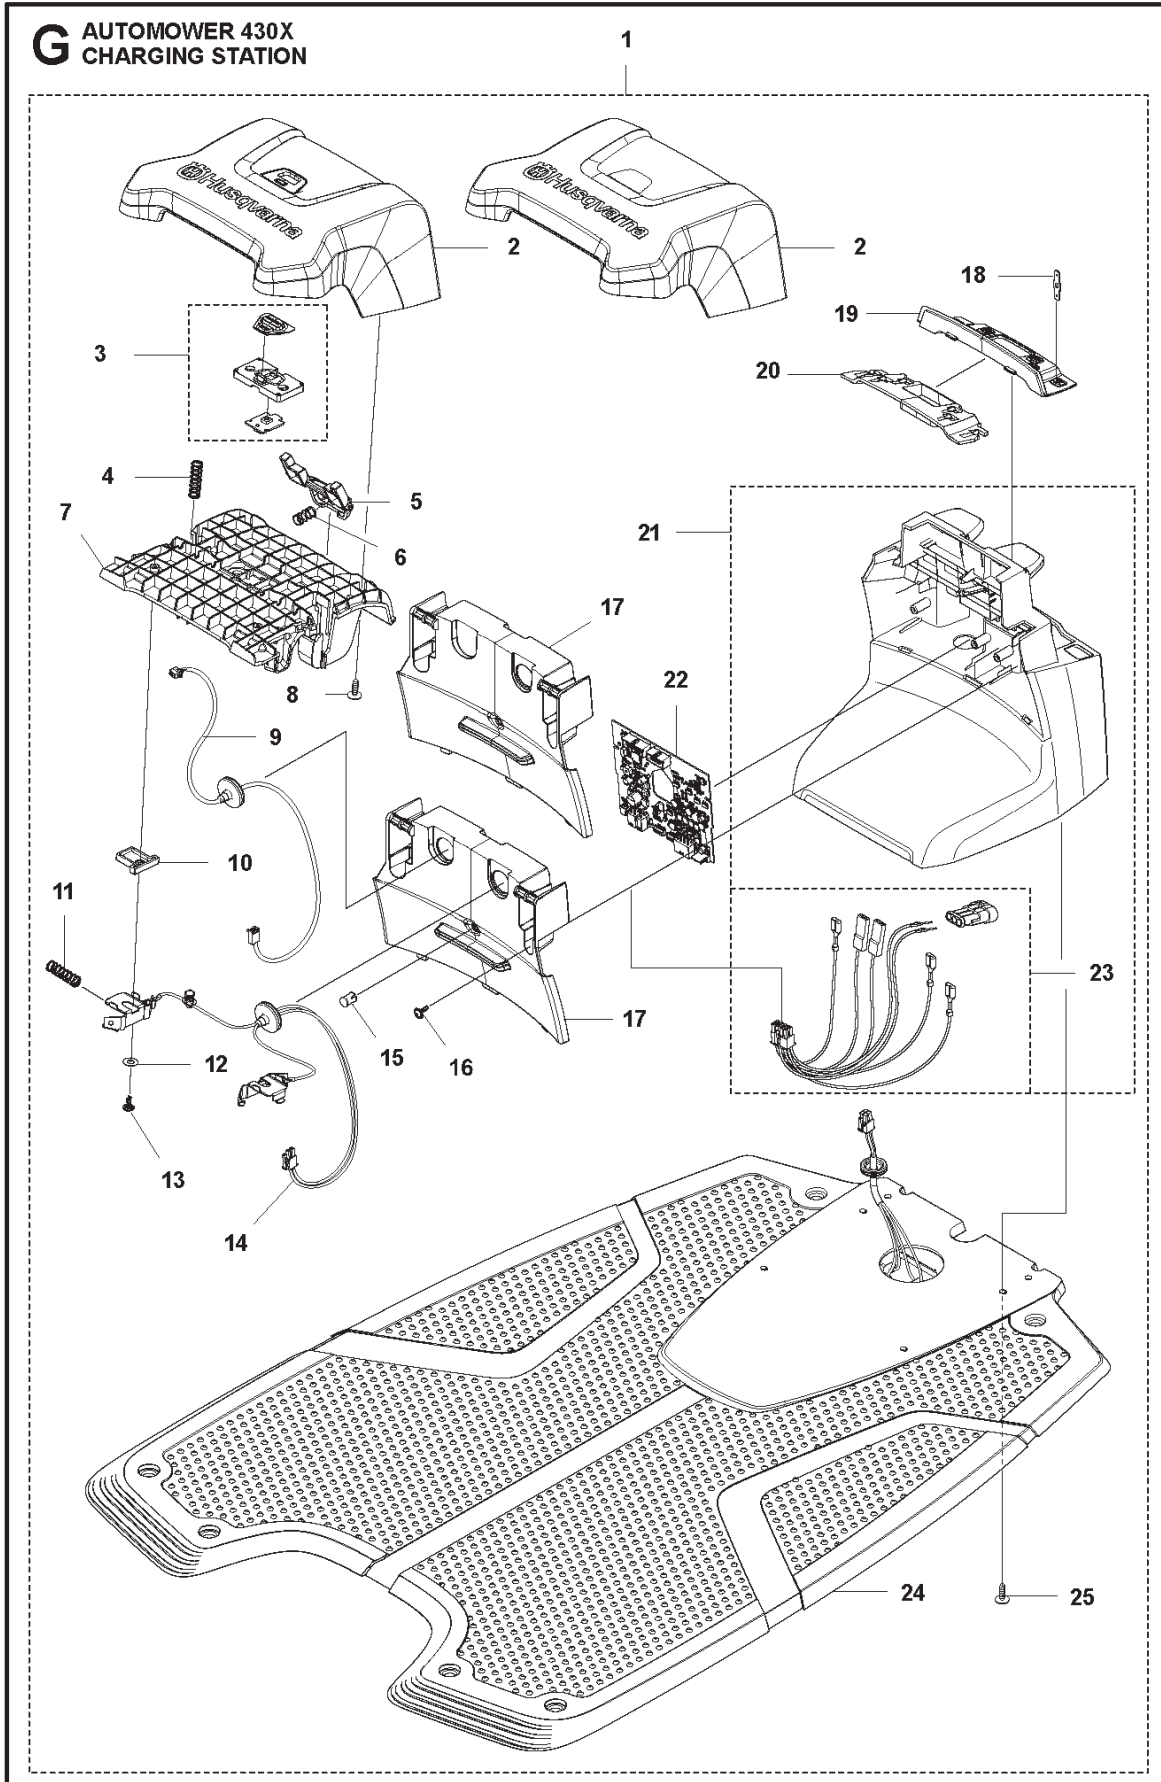

G AUTOMOWER 430X
CHARGING STATION

PXM_REF	PXM_PARTNO	BESCHREIBUNG	PXM_REMARK	
1	593784702	LADESTATION	Charging Station	1
2	579448204	HUT	With Park Button	1
2	579448203	HUT	Without Park Button	1
3	501065901	BUTTON KIT	Home Button KIT	1
4	580511401	FEDER	Spring	2
5	579462402	KNOPF	Button	1
6	574487001	FEDER	Spring	1
7	579458004	RAHMEN	Frame	1
8	575543314	SCHRAUBE	Screw	4
9	579708301	ISOLIERROHR	Home Button Wiring	1
10	579460502	ABSTANDSSCHEIBE	Distance	2
11	580511401	FEDER	Spring	2
12	734113741	SCHLEIBE	Washer	2
13	575543314	SCHRAUBE	Screw	2
14	531242201	VERKABELUNG KPL.	Loom Charging Contact	1
15	590217201	LINSE	Diode Lens	1
16	575543314	SCHRAUBE	Screw	2
17	579459703	DECKEL	2 holes (with park button)	1
17	579459704	DECKEL	1 hole (without park button)	1
18	580504101	ANSCHLUSSELEMENT	Terminal	4
19	579459802	SCHALTBRETT	Panel	1
20	579459901	TOOL HOLDER	Holder	1
21	588188801	GEHÄUSE KPL.	Housing KIT	1
22	592894504	PLATINE KPL.	PCBA Charging Station	1
23	588478901	KABELSATZ	Wiring CS	1
24	590094001	BASE ASSY	Charging Plate	1
25	575543314	SCHRAUBE	Screw	4