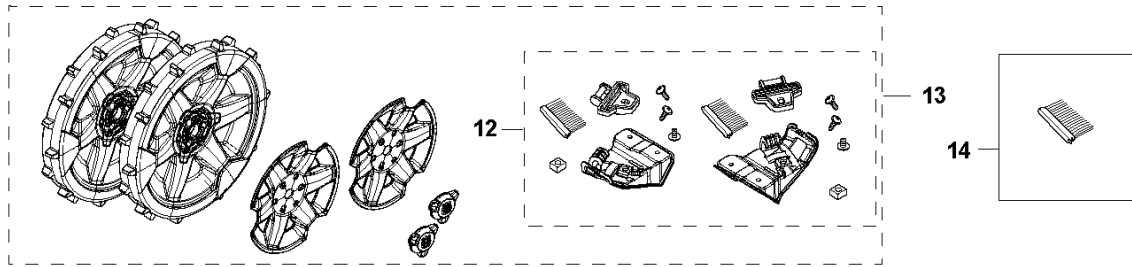

**AUTOMOWER 440
ACCESSORIES**

PXM_REF	PXM_PARTNO	BESCHREIBUNG	PXM_REMARK	
1	586662313	GPS MODULE	AM Connect Kit	1
3	577858103	DVD	DVD Autocheck EXP	1
4	577518102	KABEL	Service Cable (USB)	1
5	577606801	TESTAUSRÜSTUNG	Interruption Detector	1
6	522916701	TASCHE	Bag	1
7	588408401	BATTERIELADEGERÄT	Quick Charger with Battery Test	1
8	588202601	KABELSATZ	Cable Quick Charger	1
9	580689502	AUFKLEBER	Warranty Seal 1pcs	1
10	585019702	WALL HANGER	Wall Hanger	1
12	581903102	BÜRSTENSATZ	Brush KIT incl. Brush, 6 pcs	0
13	581889702	WHEEL KIT	Rear Wheel KIT incl. Brush KIT	1
14	581982002	BÜRSTENSATZ	Brush, 6 pcs	1
15	585019401	GEHÄUSE	House KIT	1
16	577469001	Folie	Decal	1
17	586885801	SATZ	Cover Lid	1
18	585324002	EINSTELLHEBEL	Handle Left	1
19	585324101	STANGE	Steel Rod	1
20	580511401	FEDER	Spring	2
21	585341501	ACHSE	Hinge Pin	2
22	585341601	BALKEN	Beam	1
23	575543314	SCHRAUBE	Screw	9
24	585324001	EINSTELLHEBEL	Handle Right	1
25	585323602	LUKE	Hatch	1
26	585323401	DECKEL	Cover Base	1
27	575238601	SCREW KIT	Screw KIT, 6 pcs	1
28	585323802	STÜTZE	Support Base Left	1
29	503226601	MUTTER 4-KANT	Square Nut	4
30	585323801	STÜTZE	Support Base Right	1
31	535129303	SCHRAUBE	Screw	4
32	115819001	WERKSTATTHANDBUCH	Technical Handbook –420, 430X, 450X Swedish	1
32	115819006	WERKSTATTHANDBUCH	Technical Handbook –420, 430X, 450X Danish	1
32	115819011	WERKSTATTHANDBUCH	Technical Handbook –420, 430X, 450X Finnish	1
32	115819026	WERKSTATTHANDBUCH	Technical Handbook –420, 430X, 450X English	1
32	115819021	WERKSTATTHANDBUCH	Technical Handbook –420, 430X, 450X Norwegian	1
32	115819031	WERKSTATTHANDBUCH	Technical Handbook –420, 430X, 450X French	1
32	115819046	WERKSTATTHANDBUCH	Technical Handbook –420, 430X, 450X Spanish	1
32	115819041	WERKSTATTHANDBUCH	Technical Handbook –420, 430X, 450X Italian	1
32	115819036	WERKSTATTHANDBUCH	Technical Handbook –420, 430X, 450X Dutch	1
32	115819051	WERKSTATTHANDBUCH	Technical Handbook –420, 430X, 450X German	1
32	115819059	WERKSTATTHANDBUCH	Technical Handbook –420, 430X, 450X Portuguese	1
32	115819058	WERKSTATTHANDBUCH	Technical Handbook –420, 430X, 450X Hungarian	1
32	115819056	WERKSTATTHANDBUCH	Technical Handbook –420, 430X, 450X Russian	1
32	115819061	WERKSTATTHANDBUCH	Technical Handbook –420, 430X, 450X Polish	1
32	115819063	WERKSTATTHANDBUCH	Technical Handbook –420, 430X, 450X Estonian	1
32	115819062	WERKSTATTHANDBUCH	Technical Handbook –420, 430X, 450X Romanian	1
32	115819068	WERKSTATTHANDBUCH	Technical Handbook –420, 430X, 450X Slovakian	1
32	115819065	WERKSTATTHANDBUCH	Technical Handbook –420, 430X, 450X Lithuanian	1
32	115819064	WERKSTATTHANDBUCH	Technical Handbook –420, 430X, 450X Latvian	1
32	115819071	WERKSTATTHANDBUCH	Technical Handbook –420, 430X, 450X Greek	1
32	115819081	WERKSTATTHANDBUCH	Technical Handbook –420, 430X, 450X Croatian	1
32	115819079	WERKSTATTHANDBUCH	Technical Handbook –420, 430X, 450X Japanese	1
32	115819076	WERKSTATTHANDBUCH	Technical Handbook –420, 430X, 450X Turkish	1
32	115819084	WERKSTATTHANDBUCH	Technical Handbook –420, 430X, 450X Slovenian	1
32	115819090	WERKSTATTHANDBUCH	Technical Handbook –420, 430X, 450X Czech	1