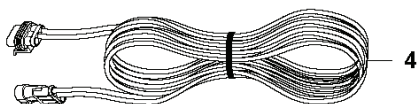

**AUTOMOWER 550 EPOS
INSTALLATION ACCESSORIES**

PXM_REF	PXM_PARTNO	BESCHREIBUNG	PXM_REMARK		
1	590442501	POWER SUPPLY UNIT	Power Supply Unit EU	1	
1	590442502	ANTRIEBSEINHEIT	Power Supply Unit UK	1	
1	590442503	ANTRIEBSEINHEIT	Power Supply Unit CH	1	
1	590442504	ANTRIEBSEINHEIT	Power Supply Unit US	1	
1	590442505	ANTRIEBSEINHEIT	Power Supply Unit AU/NZ	1	
1	599662706	ANTRIEBSEINHEIT	Power Supply Unit JP	1	
2	595084401	BLADE SET	Endurance Blades, Blister pack 6 pcs incl. Screws	1	
2	595084402	BLADE SET	Endurance Blades, 45 pcs incl. Screws	1	
2	595084403	BLADE SET	Endurance Blades, 300 pcs incl. Screws	1	
2	599805201	BLADE SET	Endurance HSS Blades 6 pcs incl. Screws	1	
2	599805202	BLADE SET	Endurance HSS Blades 45 pcs incl. Screws	1	
2	599805203	BLADE SET	Endurance HSS Blades 300 pcs incl. Screws	1	
3	577606604	BLADE SET	Blades 300 pcs incl. Screws	1	
3	577864603	BLADE SET	Blades 9 pcs incl. Screws	1	
3	577606505	BLADE SET	Blades 45 pcs incl. Screws	1	
4	588765004	KABELSATZ	Low Voltage Cable, 20 m	1	
4	588765005	KABELSATZ	Low Voltage Cable, 10 m	1	
5	588765006	KABELSATZ	Low Voltage Cable, 3 m	1	
6	597435801	SCHRAUBE	6 pcs+Key	1	
7	596339801	WERKZEUG	Bit for Automower blades MOQ 5 pcs	1