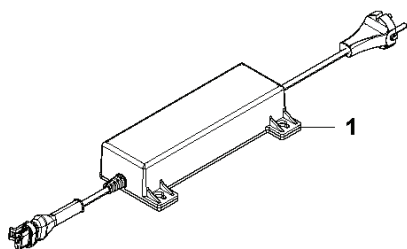

**AUTOMOWER 550 EPOS
INSTALLATION ACCESSORIES**

PXM_REF	PXM_PARTNO	BESCHREIBUNG	PXM_REMARK		
1	590442501	POWER SUPPLY UNIT	Power Supply Unit EU	1	
1	590442502	ANTRIEBSEINHEIT	Power Supply Unit UK	1	
1	590442503	ANTRIEBSEINHEIT	Power Supply Unit CH	1	
1	590442504	ANTRIEBSEINHEIT	Power Supply Unit US	1	
1	590442505	ANTRIEBSEINHEIT	Power Supply Unit AU/NZ	1	
1	599662706	ANTRIEBSEINHEIT	Power Supply Unit JP	1	
2	595084401	BLADE SET	Endurance Blades, Blister pack 6 pcs incl. Screws	1	
2	595084402	BLADE SET	Endurance Blades, 45 pcs incl. Screws	1	
2	595084403	BLADE SET	Endurance Blades, 300 pcs incl. Screws	1	
2	599805201	BLADE SET	Endurance HSS Blades 6 pcs incl. Screws	1	
2	599805202	BLADE SET	Endurance HSS Blades 45 pcs incl. Screws	1	
2	599805203	BLADE SET	Endurance HSS Blades 300 pcs incl. Screws	1	
3	577606604	BLADE SET	Blades 300 pcs incl. Screws	1	
3	577864603	BLADE SET	Blades 9 pcs incl. Screws	1	
3	577606505	BLADE SET	Blades 45 pcs incl. Screws	1	
4	588765004	KABELSATZ	Low Voltage Cable, 20 m	1	
4	588765005	KABELSATZ	Low Voltage Cable, 10 m	1	
5	588765006	KABELSATZ	Low Voltage Cable, 3 m	1	
6	597435801	SCHRAUBE	6 pcs+Key	1	
7	596339801	WERKZEUG	Bit for Automower blades MOQ 5 pcs	1