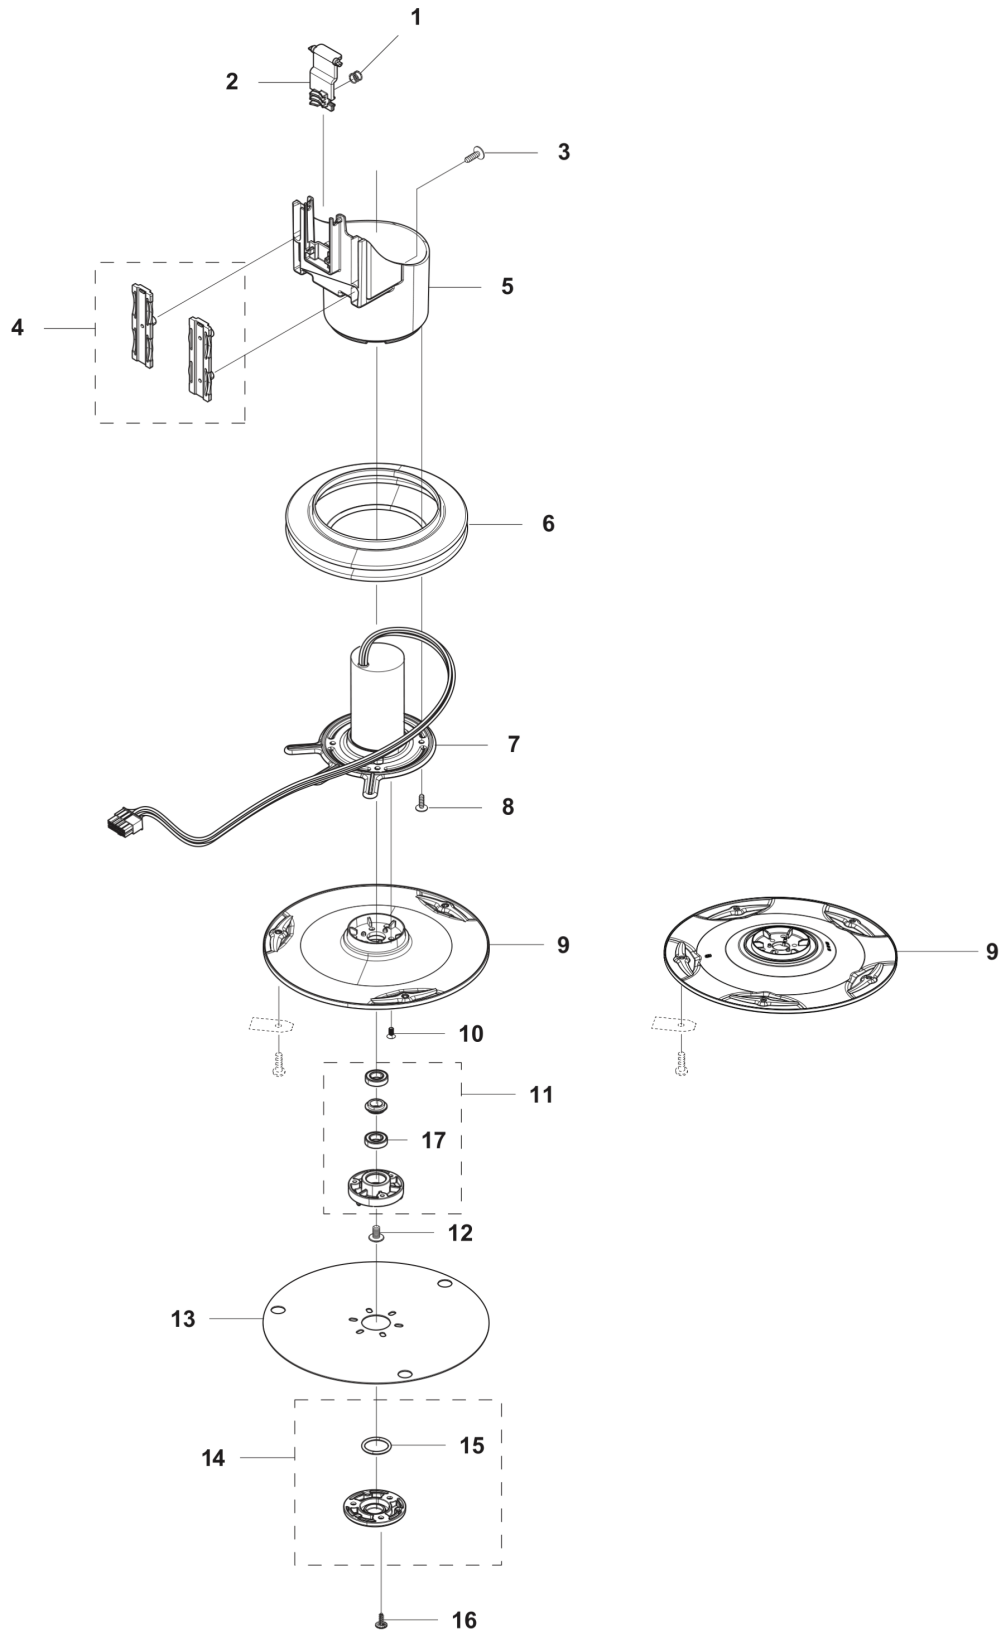

**AUTOMOWER 550 EPOS
BLADE MOTOR AND CUTTING EQUIPMENT**

PXM_REF	PXM_PARTNO	BESCHREIBUNG	PXM_REMARK	
1	580624401	FEDER	Spring	1
2	579564601	GELENK	Link	1
3	575543314	SCHRAUBE	Screw	3
4	581621801	LAGERSATZ	Bearing KIT	1
5	579564501	GEHÄUSE	Housing	1
6	579666403	BALG	Bellows	1
7	587381401	CUTTER MOTOR ASSY	Cutting Motor ASSY	1
8	575543314	SCHRAUBE	Screw	4
9	598814401	TRENNSCHEIBE	Cutting Disc. Up to S/N 2308XXXX	1
9	536645001	TRENNSCHEIBE	Cutting Dlsc. From S/N 230909784	1
10	590508701	SCHRAUBE	Screw	3
11	588421702	LAGERGEHÄUSE KPL.	Bearing Housing KIT	1
12	535076001	SCHRAUBE	Screw	1
13	598794901	GLEITPLATTE		1
14	587449601	ABDECKUNGSSATZ	Bearing Cover KIT	1
15	585297501	O-RING	O-Ring	1
16	575543314	SCHRAUBE	Screw	3
17	535075703	KUGELLAGER	Ball Bearing	1
17	593080801	KUGELLAGER	Ball Bearing Tube 50 pcs	1