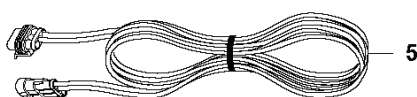

**AUTOMOWER 550 EPOS
INSTALLATION ACCESSORIES**

PXM_REF	PXM_PARTNO	BESCHREIBUNG	PXM_REMARK		
1	590442501	POWER SUPPLY UNIT	Power Supply Unit EU	1	
1	590442502	ANTRIEBSEINHEIT	Power Supply Unit UK	1	
1	590442503	ANTRIEBSEINHEIT	Power Supply Unit CH	1	
1	590442504	ANTRIEBSEINHEIT	Power Supply Unit US	1	
1	590442505	ANTRIEBSEINHEIT	Power Supply Unit AU/NZ	1	
1	599662706	ANTRIEBSEINHEIT	Power Supply Unit JP	1	
2	595084401	BLADE SET	Endurance Blades, Blister pack 6 pcs incl. Screws	1	
2	595084402	BLADE SET	Endurance Blades, 45 pcs incl. Screws	1	
2	595084403	BLADE SET	Endurance Blades, 300 pcs incl. Screws	1	
2	599805201	BLADE SET	Endurance HSS Blades 6 pcs incl. Screws	1	
2	599805202	BLADE SET	Endurance HSS Blades 45 pcs incl. Screws	1	
2	599805203	BLADE SET	Endurance HSS Blades 300 pcs incl. Screws	1	
3	577606604	BLADE SET	Blades 300 pcs incl. Screws	1	
3	577864603	BLADE SET	Blades 9 pcs incl. Screws	1	
3	577606505	BLADE SET	Blades 45 pcs incl. Screws	1	
4	588765004	KABELSATZ	Low Voltage Cable, 20 m	1	
4	588765005	KABELSATZ	Low Voltage Cable, 10 m	1	
5	588765006	KABELSATZ	Low Voltage Cable, 3 m	1	
6	597435801	SCHRAUBE	6 pcs+Key	1	
7	596339801	WERKZEUG	Bit for Automower blades MOQ 5 pcs	1