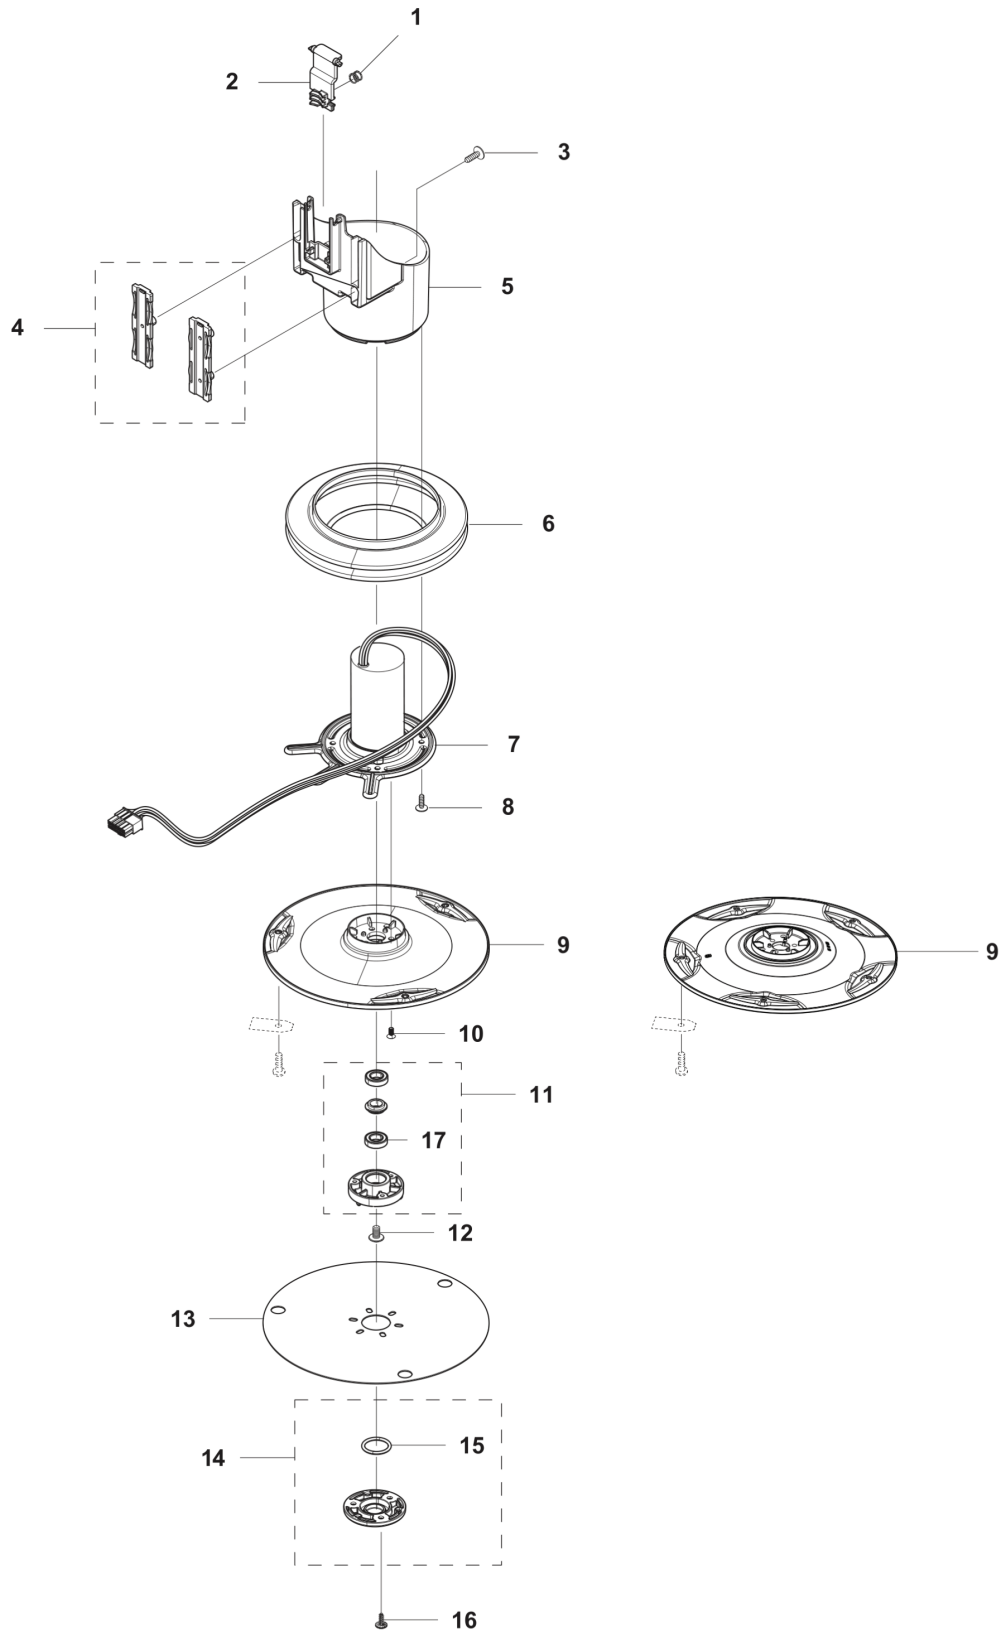

**AUTOMOWER 520, 550
BLADE MOTOR AND CUTTING EQUIPMENT**

PXM_REF	PXM_PARTNO	BESCHREIBUNG	PXM_REMARK	
1	580624401	FEDER	Spring	1
2	579564601	GELENK	Link	1
3	575543314	SCHRAUBE	Screw	3
4	581621801	LAGERSATZ	Bearing KIT	1
5	579564501	GEHÄUSE	Housing	1
6	579666403	BALG	Bellows	1
7	587381401	CUTTER MOTOR ASSY	Cutting Motor ASSY	1
8	575543314	SCHRAUBE	Screw	4
9	587378101	TRENNSCHEIBE	For mowers produced 2018-2019	1
9	598814401	TRENNSCHEIBE	Incl. screws. For mowers produced 2020-2022	1
9	536645001	TRENNSCHEIBE	From S/N 230906456	1
10	535130502	SCHRAUBE	Fits to Cutting Disc 587378101	3
10	590508701	SCHRAUBE	Fits to Cutting Disc 597282001	3
11	588421702	LAGERGEHÄUSE KPL.	Bearing Housing KIT	1
12	535076001	SCHRAUBE	Screw	1
13	587378001	GLEITPLATTE	Up to Serial Number 1945XXXX	1
13	597449801	GLEITPLATTE	From Serial Number 1946XXXX	1
14	587449601	ABDECKUNGSSATZ	Bearing Cover KIT	1
15	585297501	O-RING	O-Ring	1
16	575543314	SCHRAUBE	Screw	3
17	535075703	KUGELLAGER		1
17	593080801	KUGELLAGER		1
21	577864603	BLADE SET	Long Life Safety Blade, Blister Pack, 9 pcs	1
22	577606505	BLADE SET	Long Life Safety Blade, 45 pcs	1
23	577606604	BLADE SET	Long Life Safety Blade, 300 pcs	1